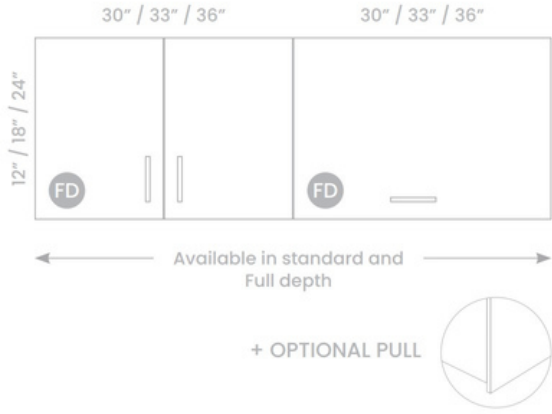

WALL

BRIDGES

BASE

BASE CORNERS

Lazy Susan Hardware included