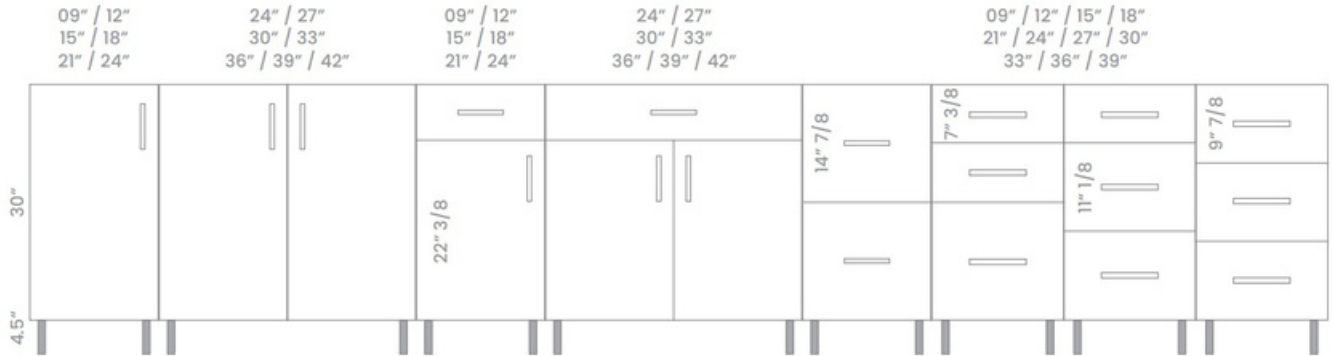

BASE CORNERS

EZ REACH

LAZY SUSAN

Lazy Susan Hardware included

BASE BLIND

WALL CORNERS

SINK

SPECIAL BASE