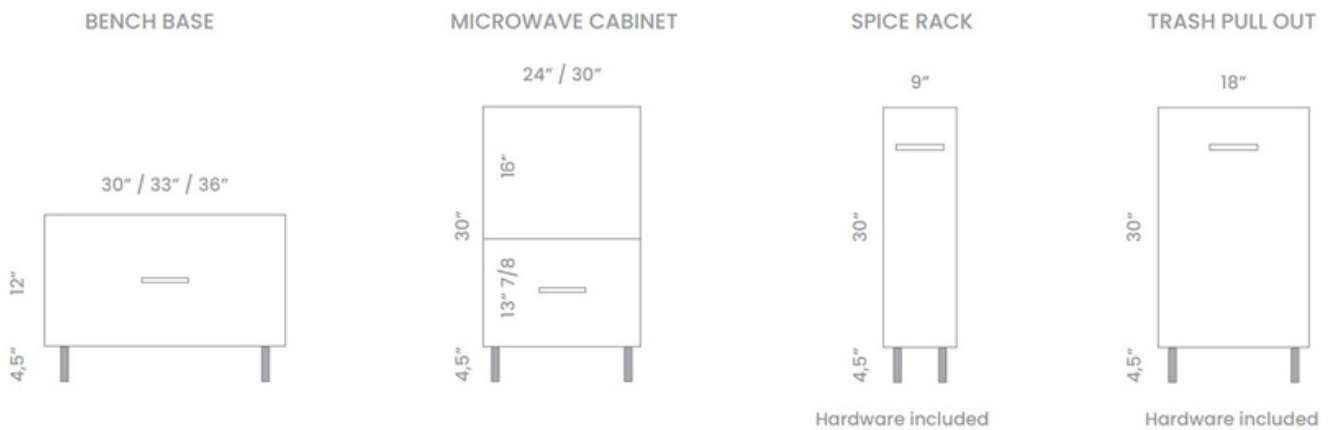

BASE CORNERS

EZ REACH

LAZY SUSAN

Lazy Susan Hardware included

BASE BLIND

WALL CORNERS

SINK

SPECIAL BASE