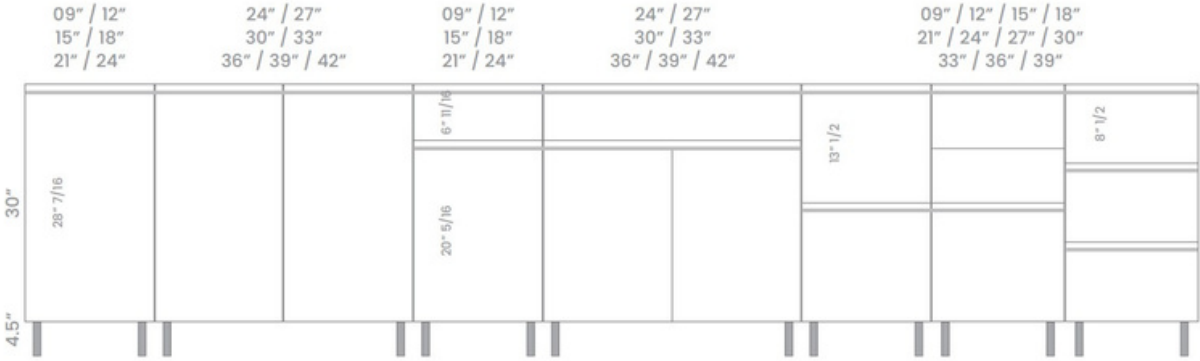

BASE GOLA

BASE CORNERSGOLA

FLOATING VANITIES

*GOLA VANITIES AVAILABLE UPON REQUEST