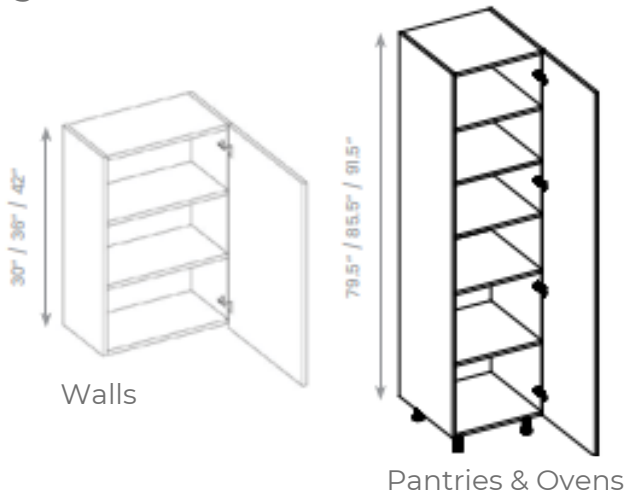

360 Modifications available

DOOR DESIGNS

NATURA • C1

FLATTE® doors - Slab.

Made with SYNCRON® Texture surface, manufactured in 3/4" (18mm) Particle Board.

Antibacterial treated and Carb-2 formaldehyde release (TSCA-IV).