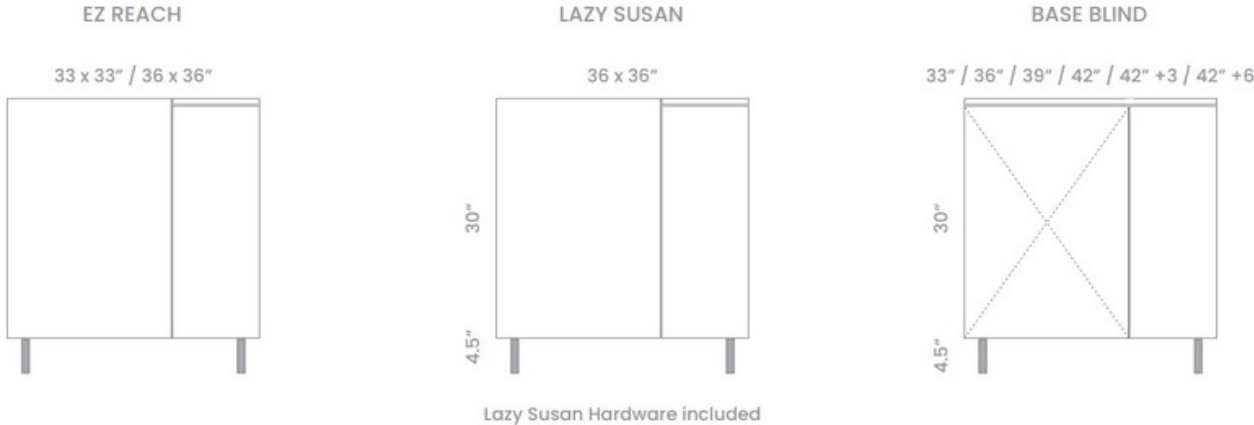

BASE CORNERSGOLA