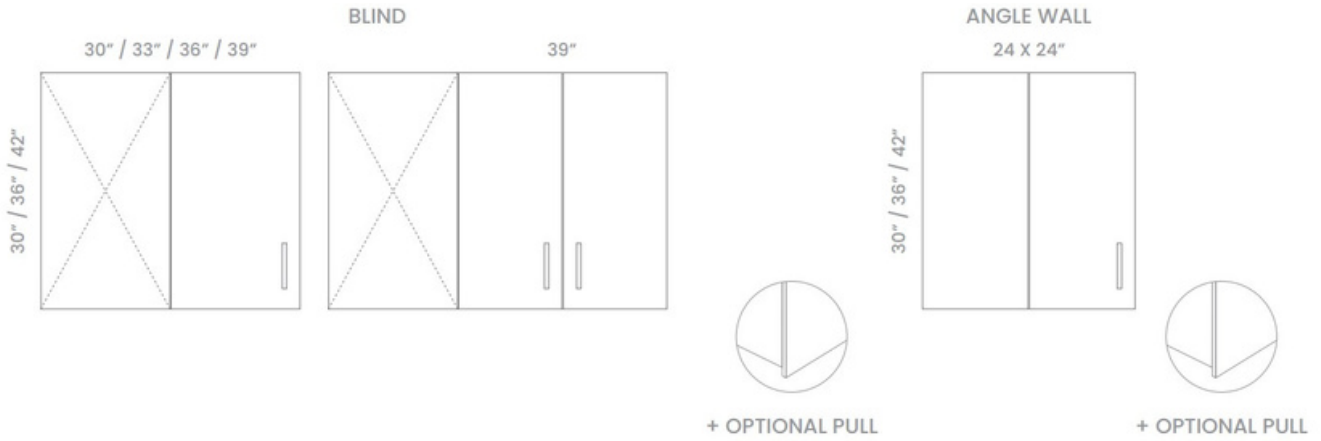

BASE CORNERS

EZ REACH

LAZY SUSAN

Lazy Susan Hardware included

BASE BLIND

WALL CORNERS

SINK

SPECIAL BASE