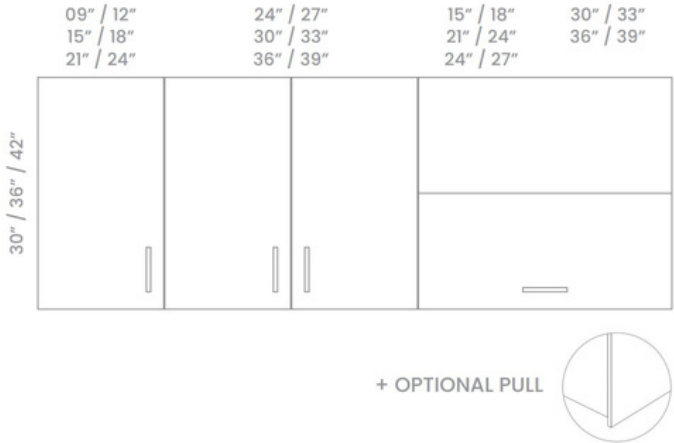

WALL

BRIDGES

BASE

BASE CORNERS

Lazy Susan Hardware included