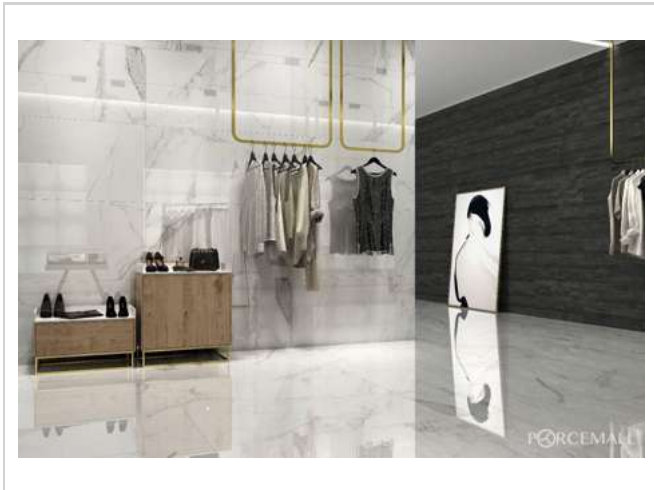

24"X48"

PALLADIUM
24"x48"

32"X32"

PALLADIUM
32"x32"

PHOTO GALLERY

PACKING

Size	units/box	ft ² /box	lb/box	boxes/pallet	ft ² /pallet	lb/pallet
24"x48"	2	15.50	70.40	32	496.00	2292.80
32"x32"	2	13.77	66.00	35	481.95	2350.00