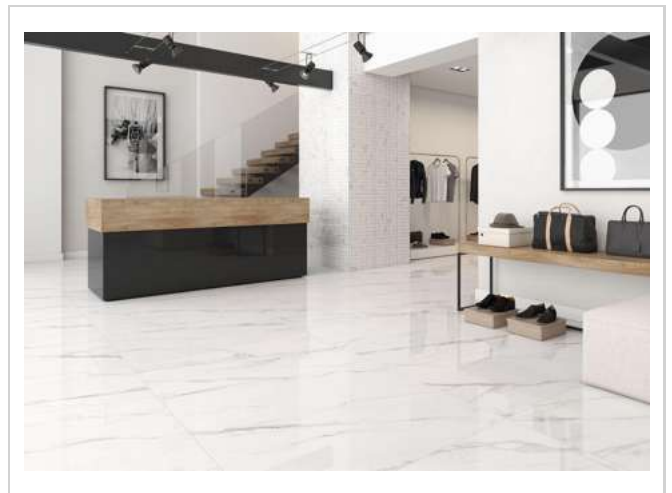

PHOTO GALLERY