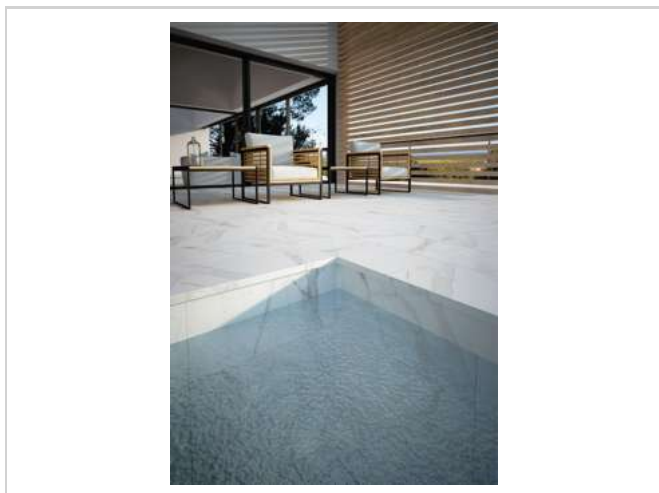

PHOTO GALLERY

PACKING

Size	units/box	ft²/box	lb/box	boxes/pallet	ft²/pallet	lb/pallet
13"x26"	5	11.95	55.00	40	478.00	2240.00

sales@porcemall.com · www.porcemall.com