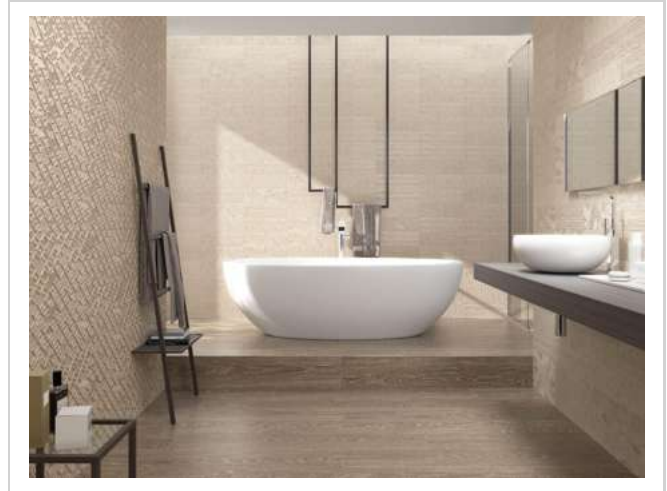

8"X48"

FORESTA MAPLE
8"x48"

FORESTA PEARL
8"x48"

FORESTA WHITE
8"x48"

PHOTO GALLERY

PACKING

Size	units/box	ft²/box	lb/box	boxes/pallet	ft²/pallet	lb/pallet
8"x48"	4	10.33	48.40	48	495.84	2363.20
8"x48"	5	12.92	60.50	38	490.84	2339.00
8"x48"	5	12.92	60.50	36	465.12	2218.00