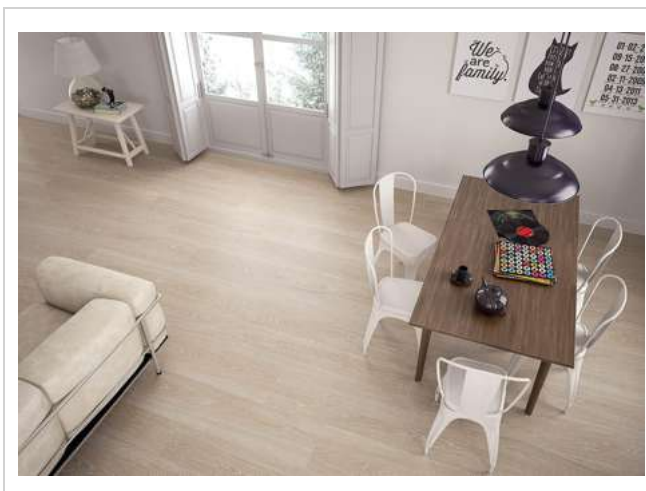

8"X48"

FORESTA MAPLE
8"x48"

FORESTA PEARL
8"x48"

FORESTA WHITE
8"x48"

PHOTO GALLERY

PACKING

Size	units/box	ft²/box	lb/box	boxes/pallet	ft²/pallet	lb/pallet
8"x48"	4	10.33	48.40	48	495.84	2363.20
8"x48"	5	12.92	60.50	38	490.84	2339.00
8"x48"	5	12.92	60.50	36	465.12	2218.00