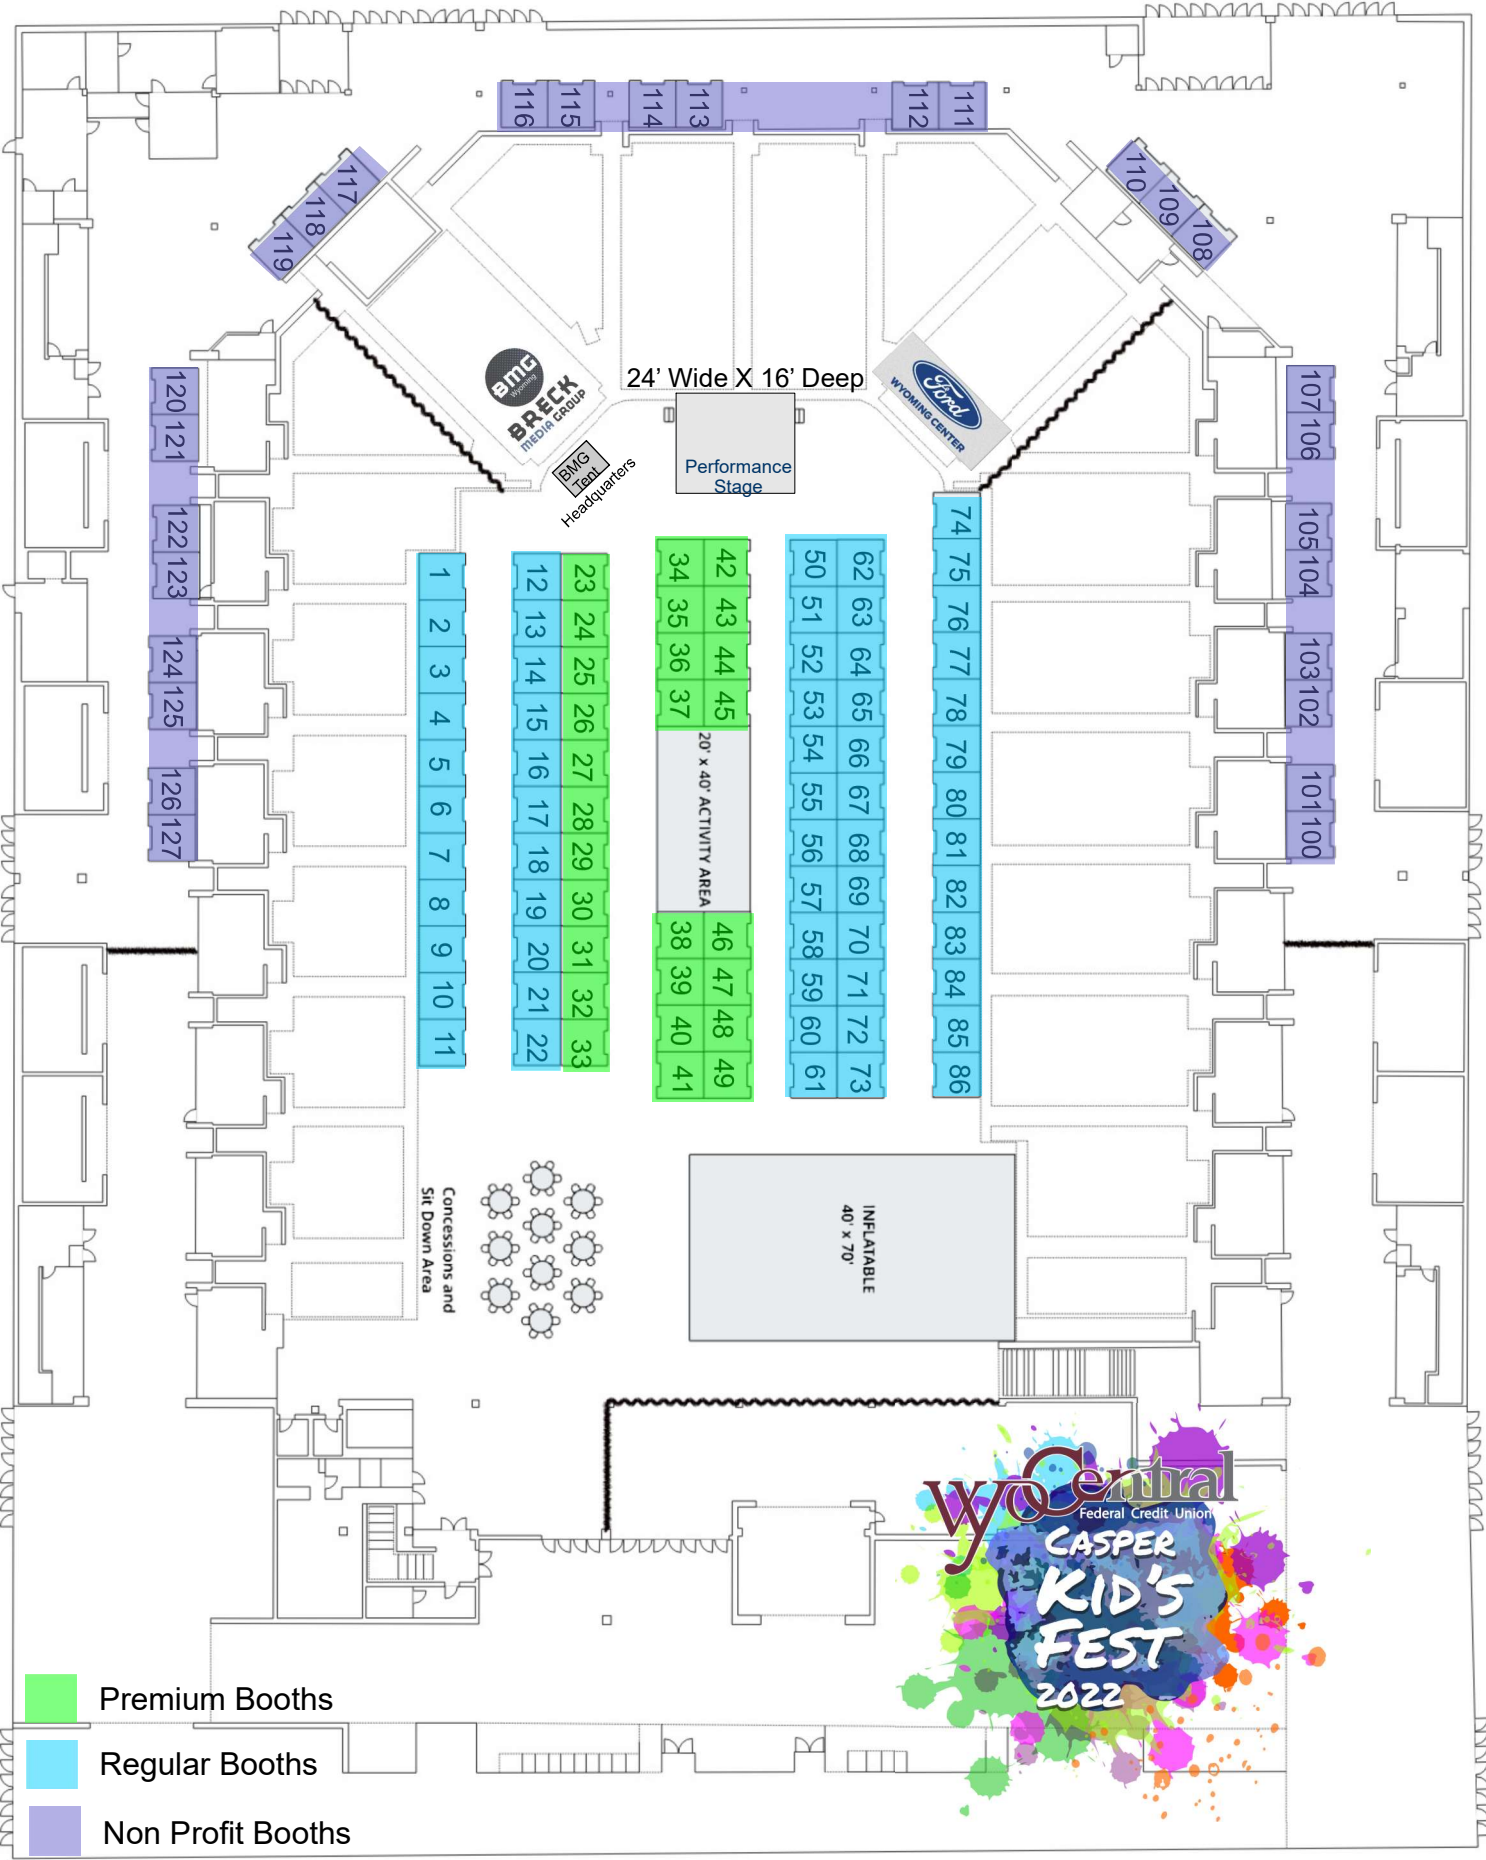

20 Feet

- Premium Booths
- Regular Booths
- Non Profit Booths