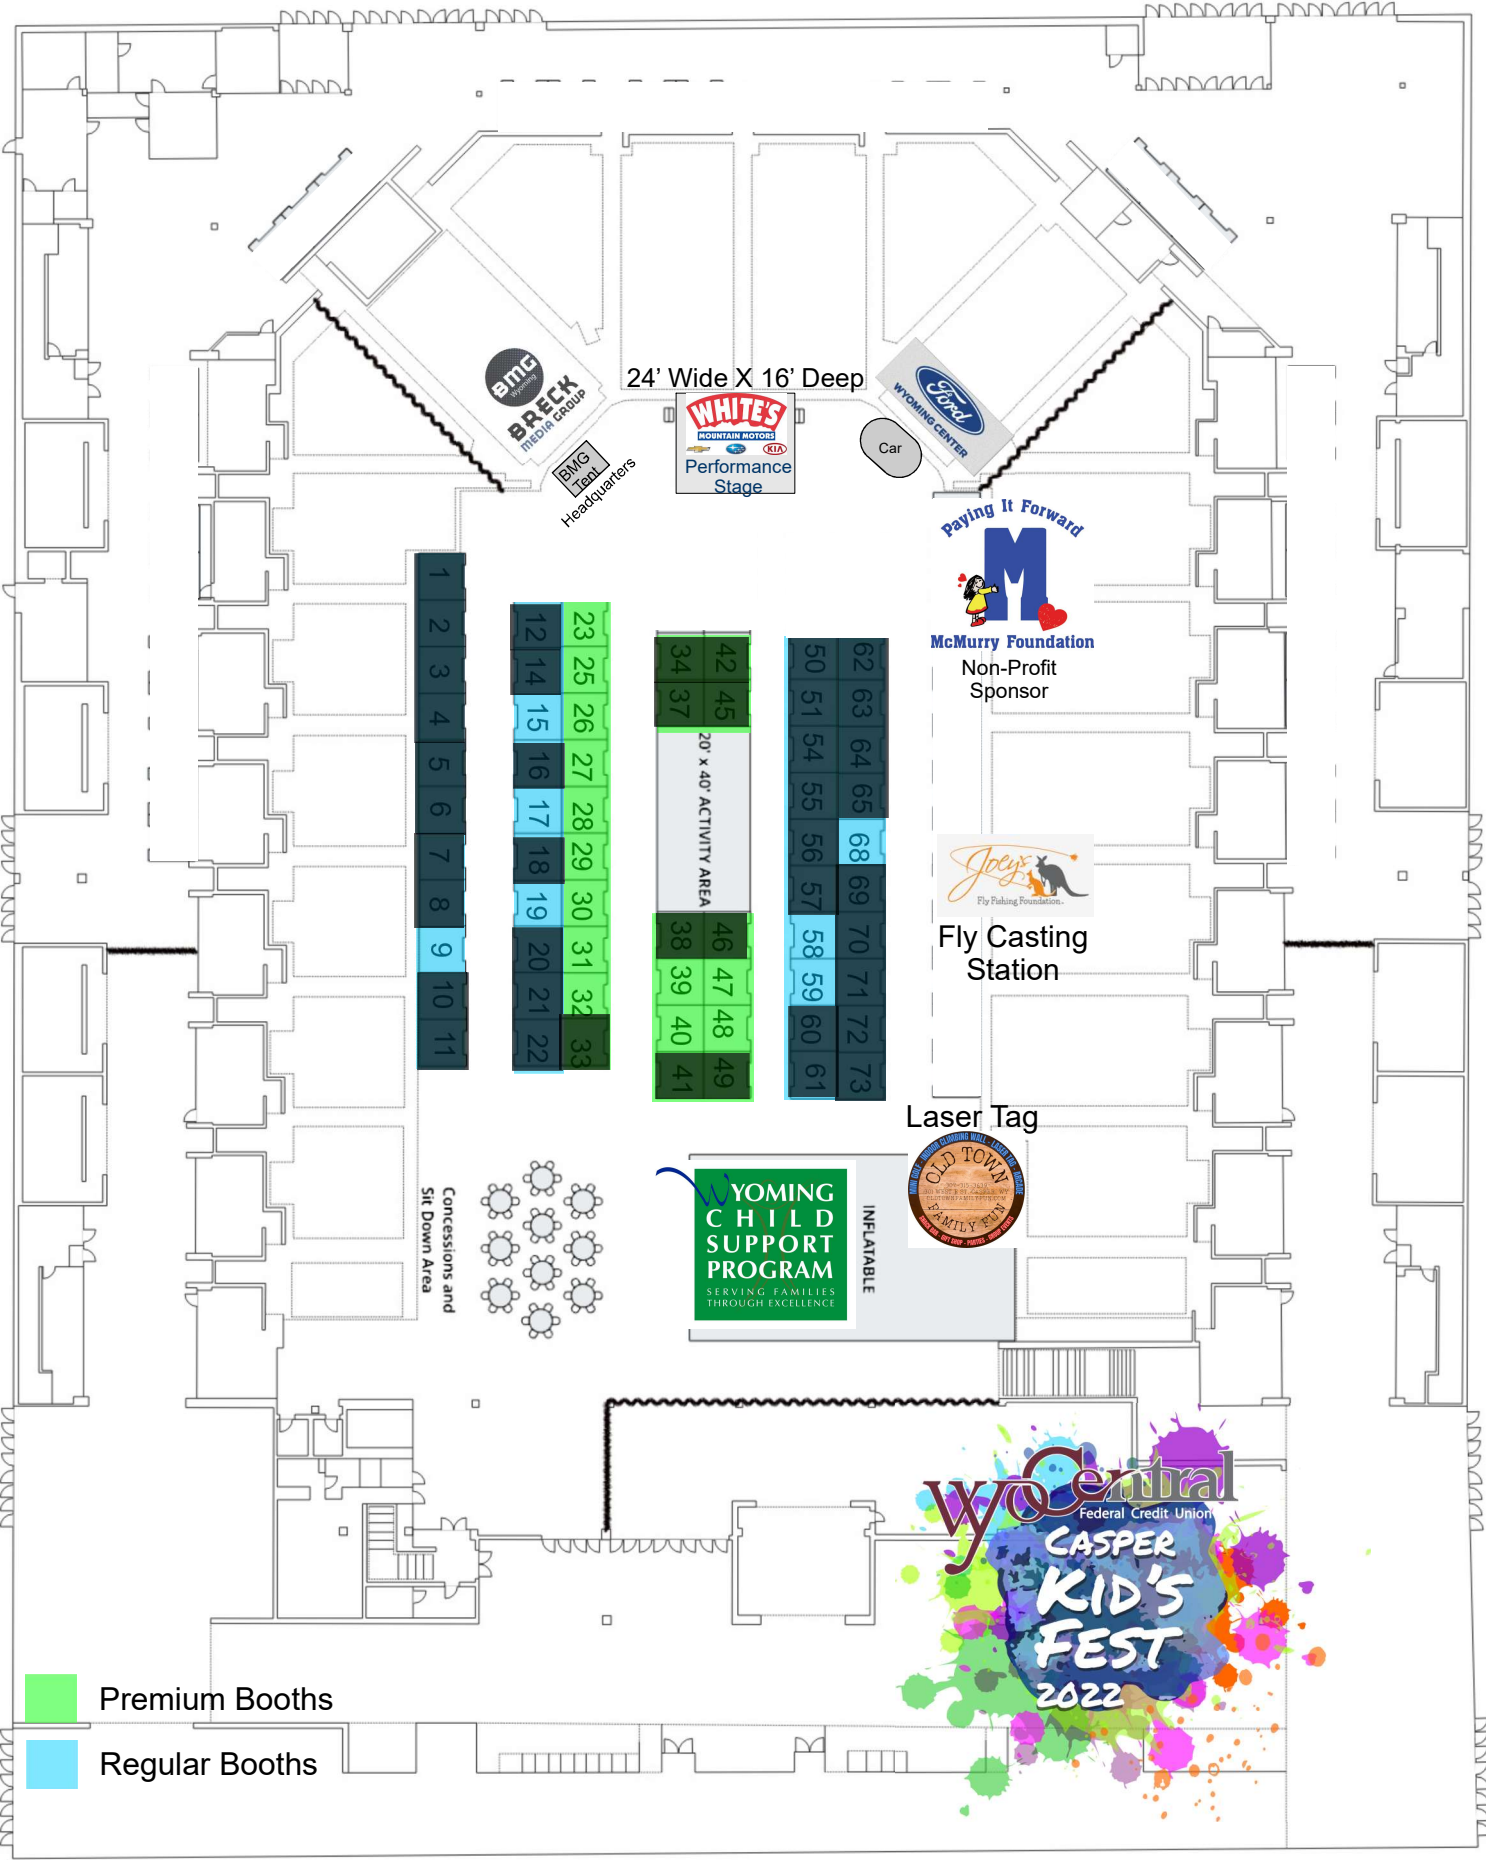

20 Feet

- Premium Booths
- Regular Booths