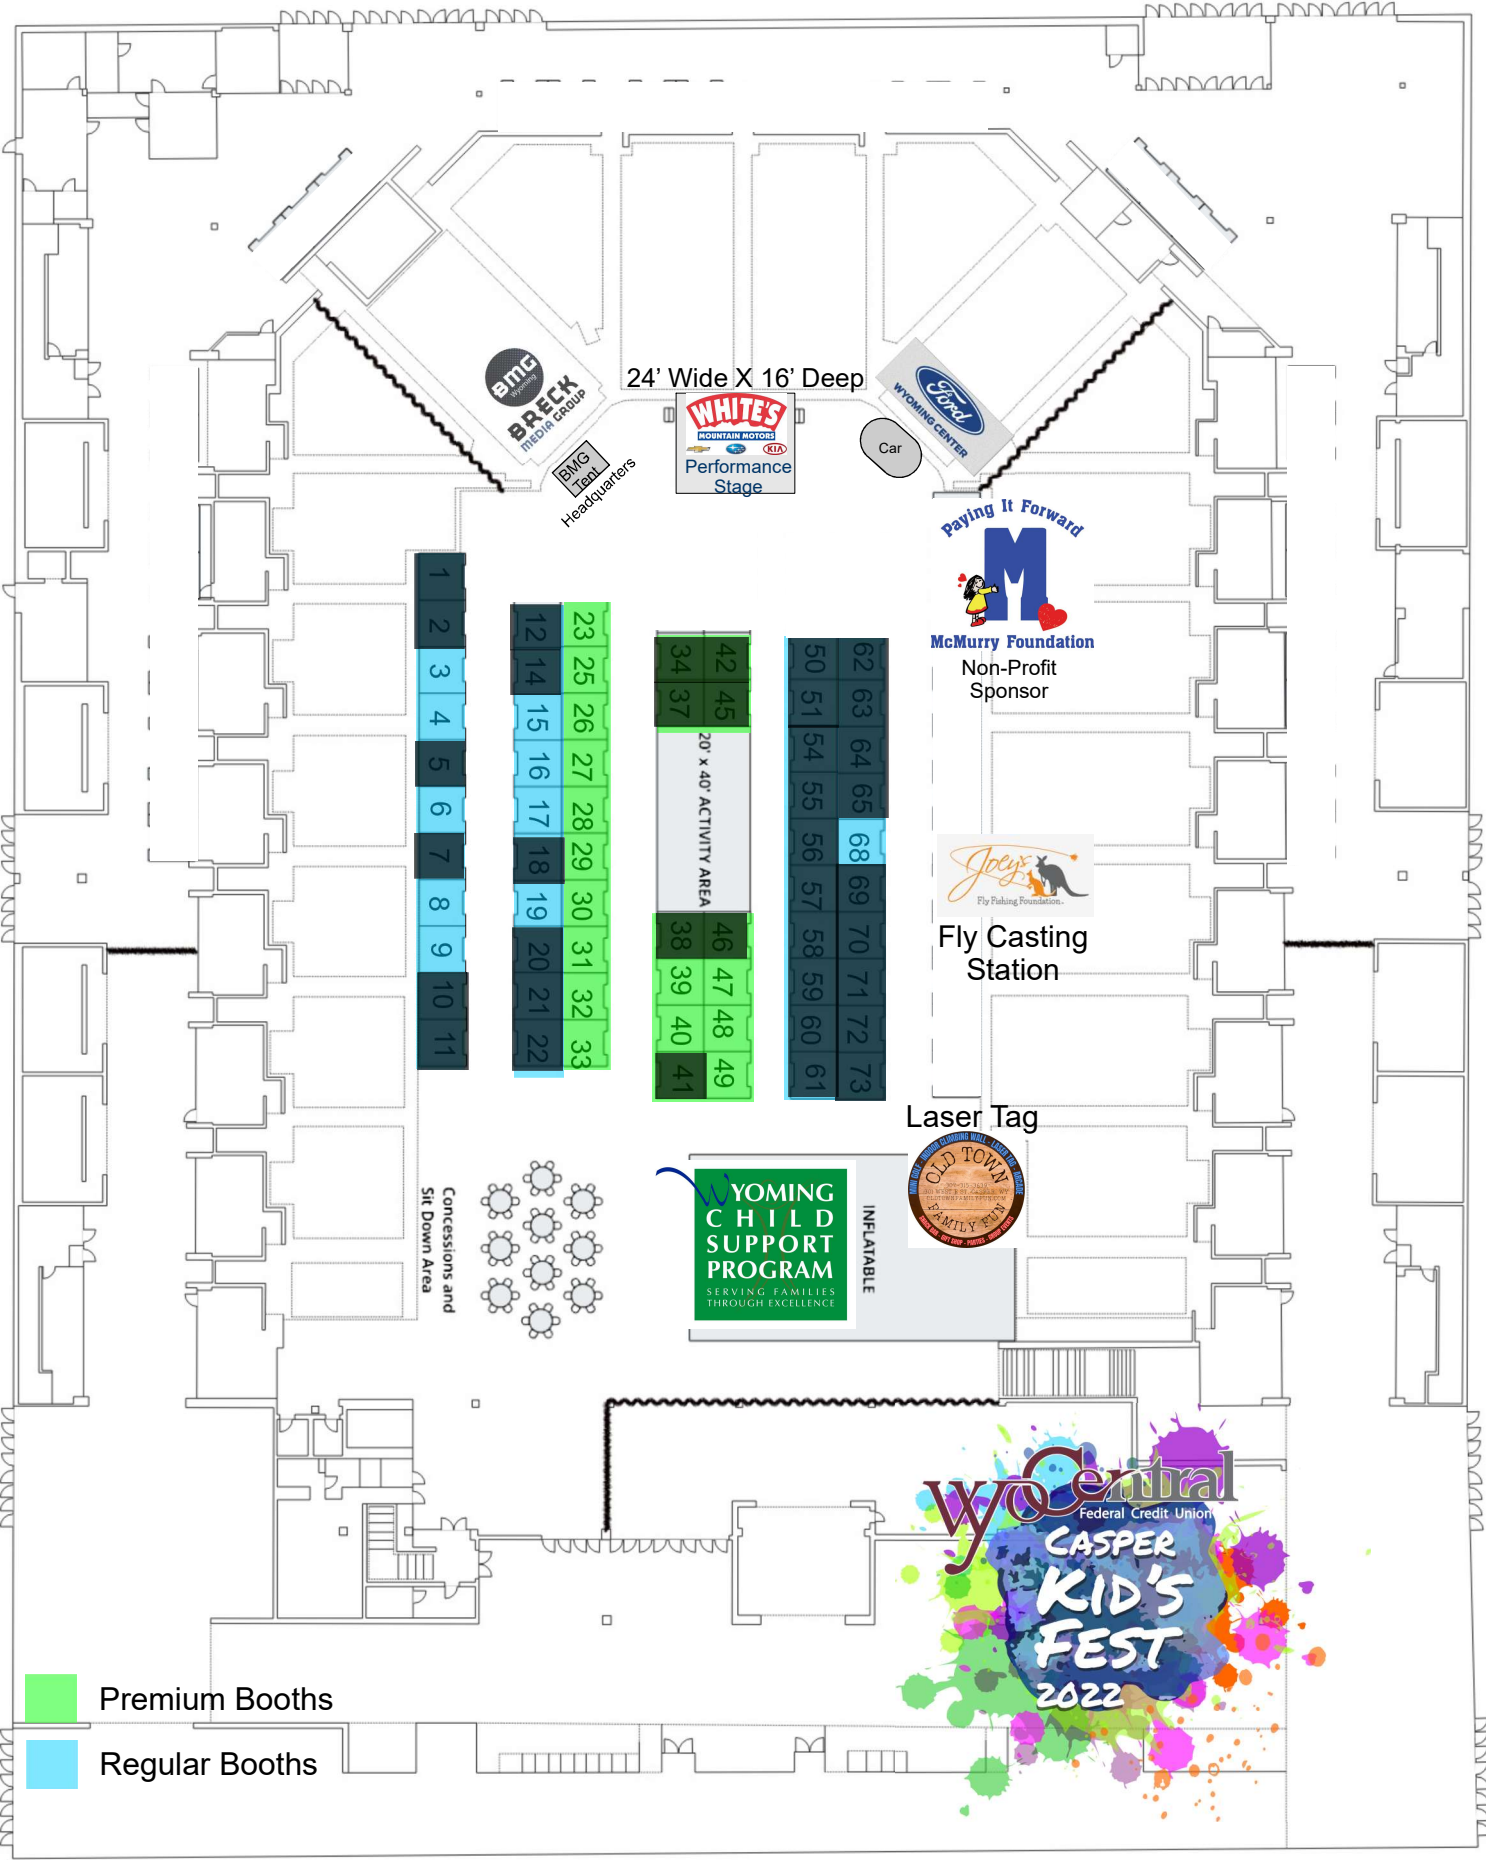

20 Feet

-  Premium Booths
-  Regular Booths