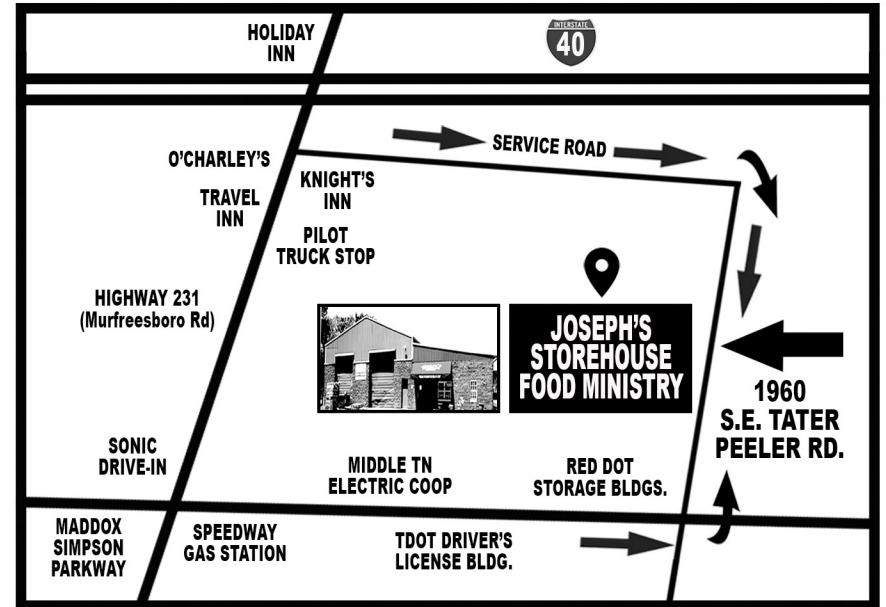

FOOD, BEVERAGES, PAPER GOODS & DIAPERS AT JOSEPH'S STOREHOUSE FOOD MINISTRY IN LEBANON, TN

FOOD, BEVERAGES, PAPER GOODS & DIAPERS AT JOSEPH'S STOREHOUSE FOOD MINISTRY IN LEBANON, TN

The distribution days are on the last Saturday and on the last Thursday (before the last Saturday) of each month from 8:30 to 11:30 AM

*****NOTE:** In Nov & Dec the dates are a week earlier due to the holidays***

Food, beverages, paper goods, diapers and hygiene products are distributed once to anyone even without an ID and once a month for any qualified person with a TN address. A vehicle is also required due to the large amounts.

Food, beverages, paper goods, diapers and hygiene products are distributed once to anyone even without an ID and once a month for any qualified person with a TN address. A vehicle is also required due to the large amounts.

Joseph's Storehouse Food Ministry - 1960 S.E. Tater Peeler Road
 Lebanon, TN 37090 - 615-453-5777 - LoaeJosephsStorehouse.org
 For info about additional resources in our county, visit WilsonHelps.org

Joseph's Storehouse Food Ministry - 1960 S.E. Tater Peeler Road
 Lebanon, TN 37090 - 615-453-5777 - LoaeJosephsStorehouse.org
 For info about additional resources in our county, visit WilsonHelps.org