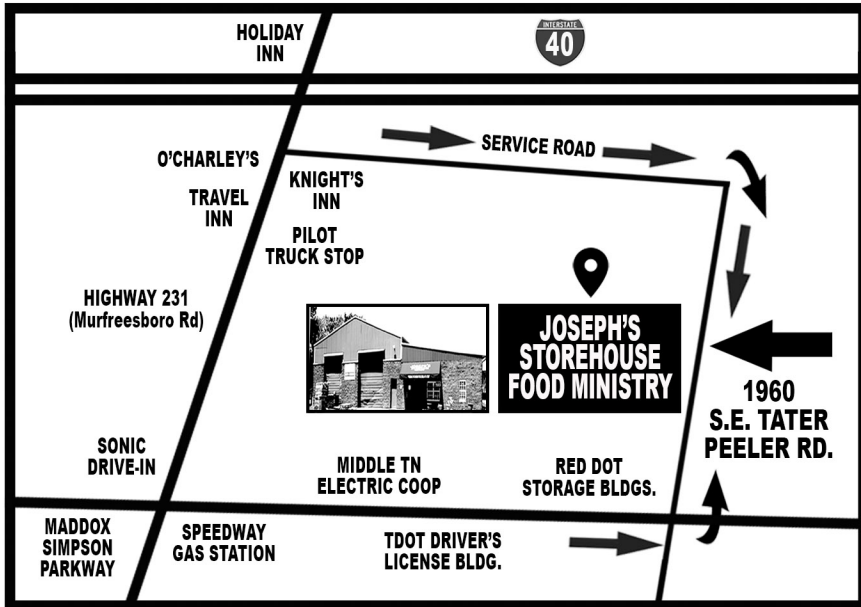

FOOD, BEVERAGES, PAPER GOODS & DIAPERS AT JOSEPH'S STOREHOUSE FOOD MINISTRY IN LEBANON, TN

FOOD, BEVERAGES, PAPER GOODS & DIAPERS AT JOSEPH'S STOREHOUSE FOOD MINISTRY IN LEBANON, TN

The distribution days are on the last Saturday and on the last Thursday (before the last Saturday) of each month from 8:30 to 11:30 AM

*****NOTE:** In Nov & Dec the dates are a week earlier due to the holidays***

Food, beverages, paper goods, diapers and hygiene products are distributed once to anyone even without an ID and once a month for any qualified person with a TN address. A vehicle is also required due to the large amounts.

Food, beverages, paper goods, diapers and hygiene products are distributed once to anyone even without an ID and once a month for any qualified person with a TN address. A vehicle is also required due to the large amounts.

Joseph's Storehouse Food Ministry - 1960 S.E. Tater Peeler Road
 Lebanon, TN 37090 - 615-453-5777 - LoaeJosephsStorehouse.org
 For info about additional resources in our county, visit WilsonHelps.org

Joseph's Storehouse Food Ministry - 1960 S.E. Tater Peeler Road
 Lebanon, TN 37090 - 615-453-5777 - LoaeJosephsStorehouse.org
 For info about additional resources in our county, visit WilsonHelps.org