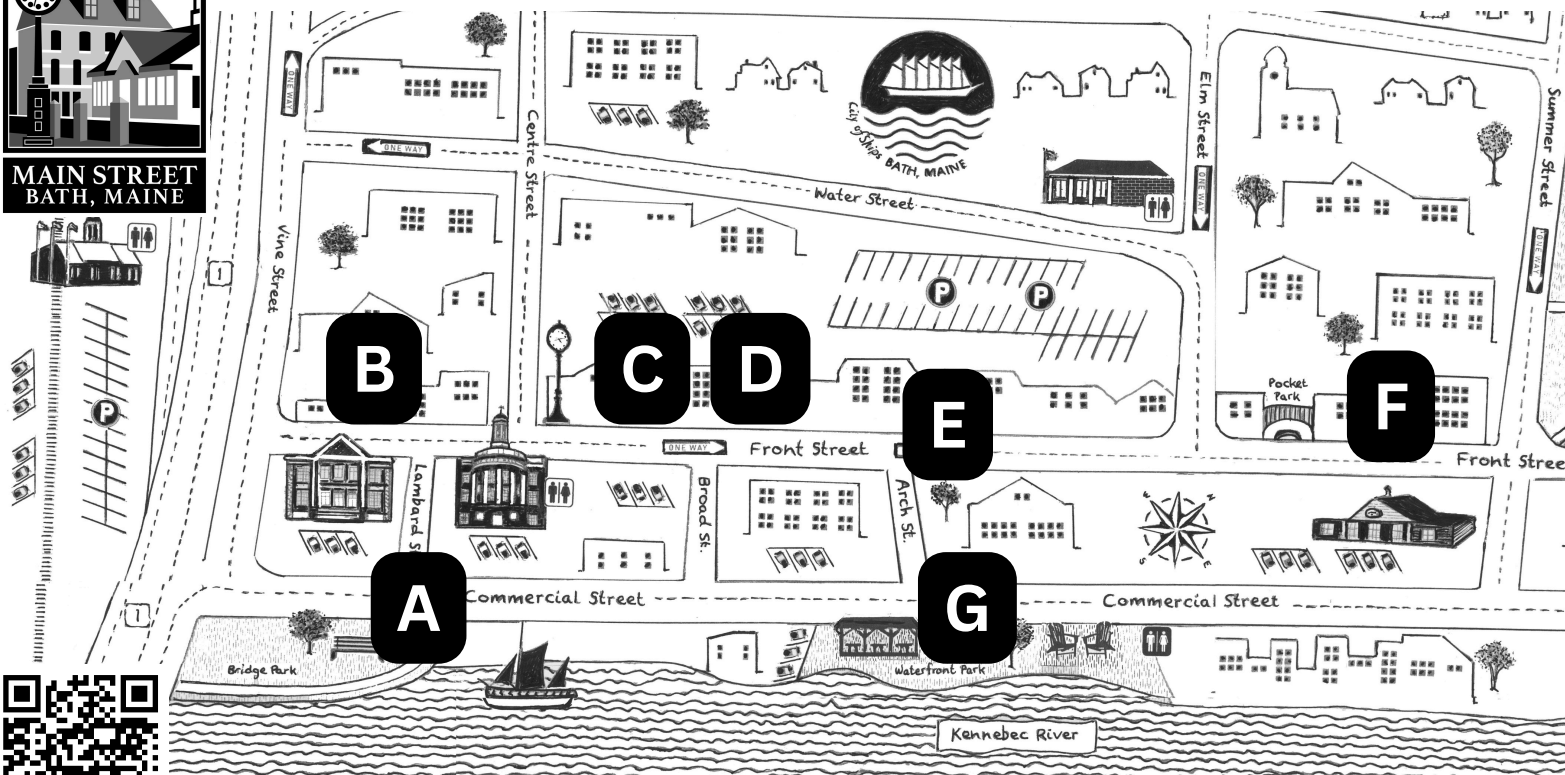

Spring Into Summer Downtown Activity Map

FMI on Spring Into Summer Scan the QR Code or go to visitbath.com/spring-into-summer

FMI on Spring Into Summer
Scan the QR Code or go to
visitbath.com/spring-into-summer

- 23 & 27 Commercial St.**
- 10:00 am Bath At Play Riverwalk Rhythm Dedication at Bridge Park
 - 10:30 am May Pole Dancing & Pop Up Pub at Maine's First Ship

- 40 Front St.**
- Now You're Cooking Annual Tent Sale (moved inside!)
 - Thayer Treats Mini Cupcake Decorating Demos
 - Holbrook Beauty Gua Sha Facial Massages
 - Bath Captain's Association Table
 - Bath Bike & Ped Committee

- Corner of Front & Centre**
- Main Street Bath INFO TABLE
 - \$50 / \$10 Sale Information
 - Bisson Real Estate Pollinator Seed Giveaway
 - Trolley Stop for the Maine Maritime Museum

- 84 Front Street, next to Renys**
- BATH PRIDE Indoor Lawn Games
 - Midcoast Maine Community Action Head Face Painting and Kids Activities
 - Pax Kids Paper Crafts
 - Chocolate Church Arts Center Raffle

- First Federal Savings, 125 Front St.**
- Downtown Raffle Table

- Loyal Biscuit, 180 Front Street**
- Rescue Charlies Friends Puppy Petting Station

- Waterfront Park, 61 Commercial St.**
- Bath Farmer's Market (8:30-12pm)