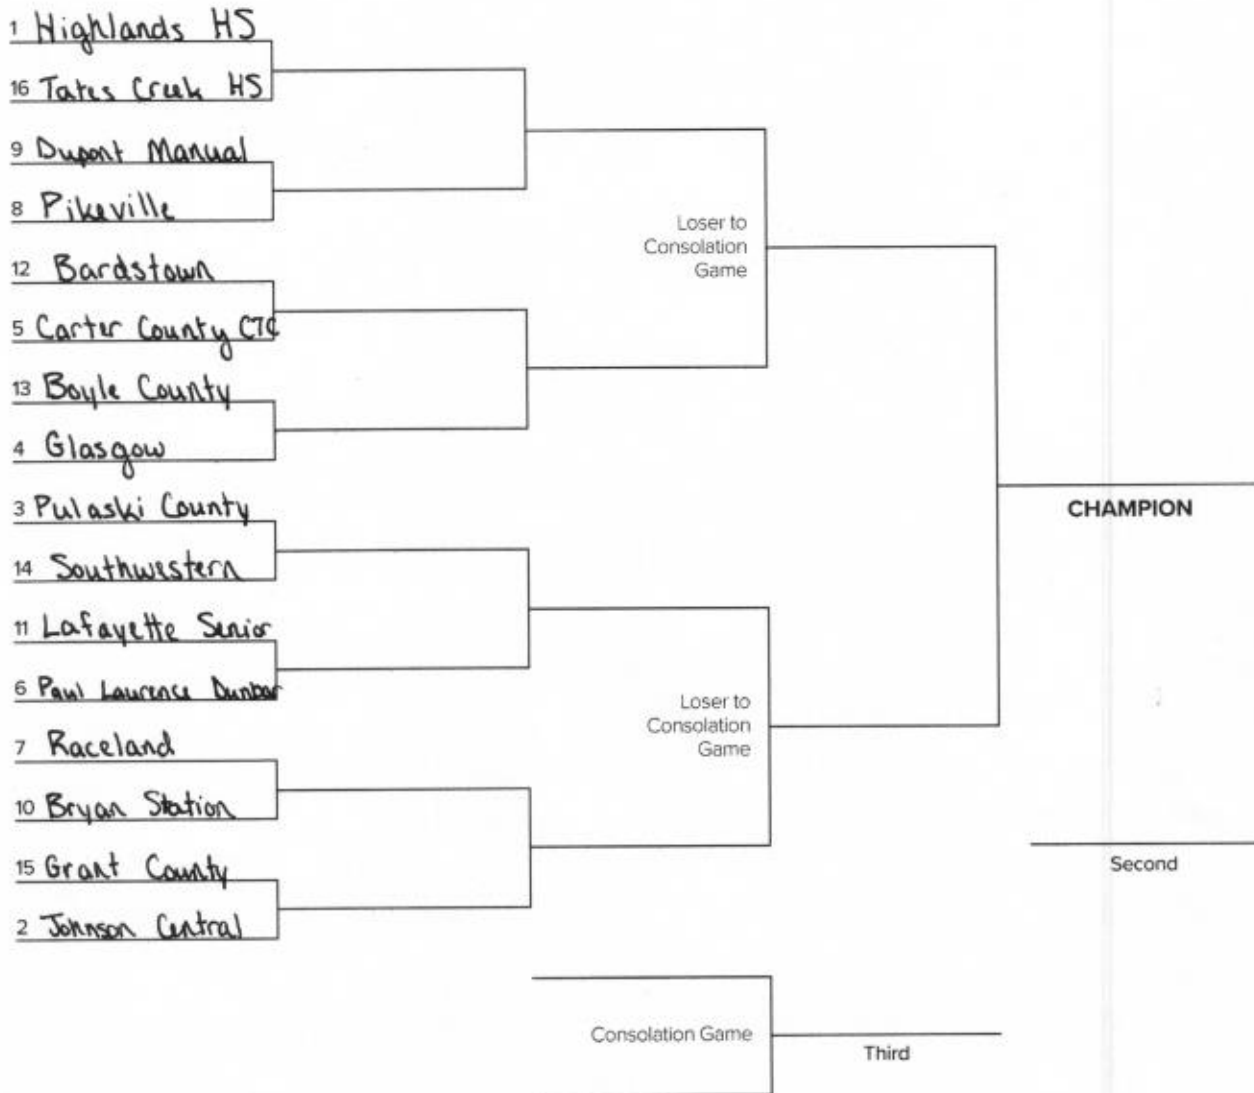

SINGLE ELIMINATION TOURNAMENT CHART – SEEDED 16 PLAYER FIELD

Note to evaluators: This is a single elimination format (semifinalist teams ONLY).

Team 1	Highlands HS	Team 9	Dupont Manual High School
Team 2	Johnson Central High School	Team 10	Bryan Station High School
Team 3	Pulaski County High School	Team 11	Lafayette Senior High School
Team 4	Glasgow High School	Team 12	Bardstown High School
Team 5	Carter County CTC	Team 13	Boyle County High School
Team 6	Paul Laurence Dunbar High School	Team 14	Southwestern High School
Team 7	Raceland High School	Team 15	Grant County High School
Team 8	Pikeville High School	Team 16	Tates Creek High School