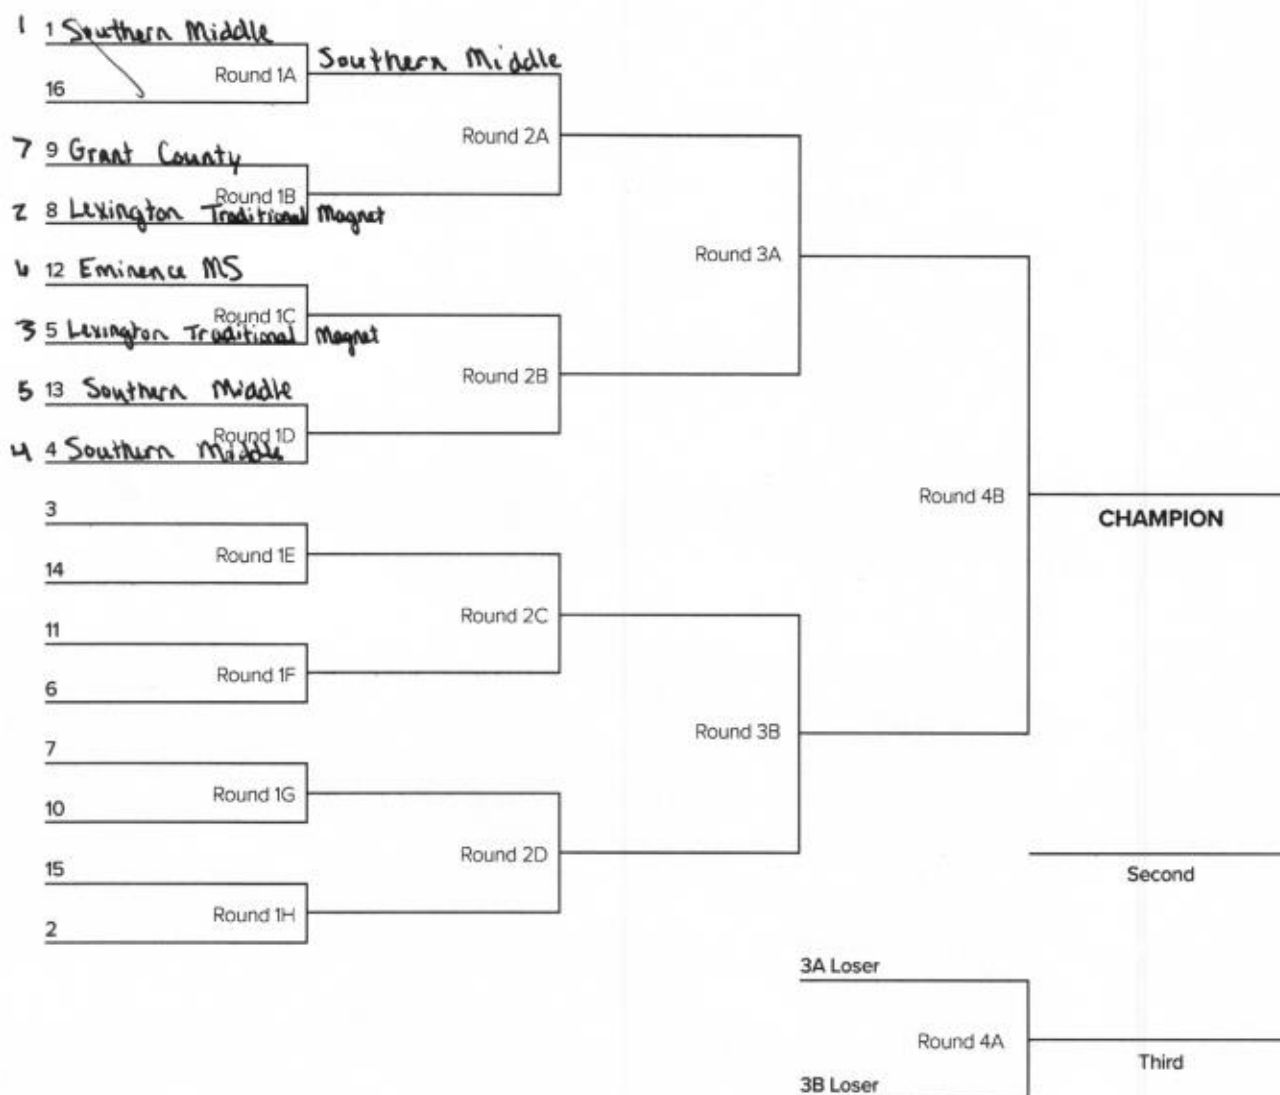

SEMIFINALIST TEAMS BRACKET

MIDDLE SCHOOL

Note to evaluators: This is a single elimination format (semifinalist teams ONLY).

Team 1	Southern Middle School (1627)	Team 9	
Team 2	Lexington Traditional Magnet	Team 10	
Team 3	Lexington Traditional Magnet	Team 11	
Team 4	Southern Middle School (1627)	Team 12	
Team 5	Southern Middle School (1627)	Team 13	
Team 6	Eminence MS	Team 14	
Team 7	Grant County Middle School	Team 15	
Team 8		Team 16	