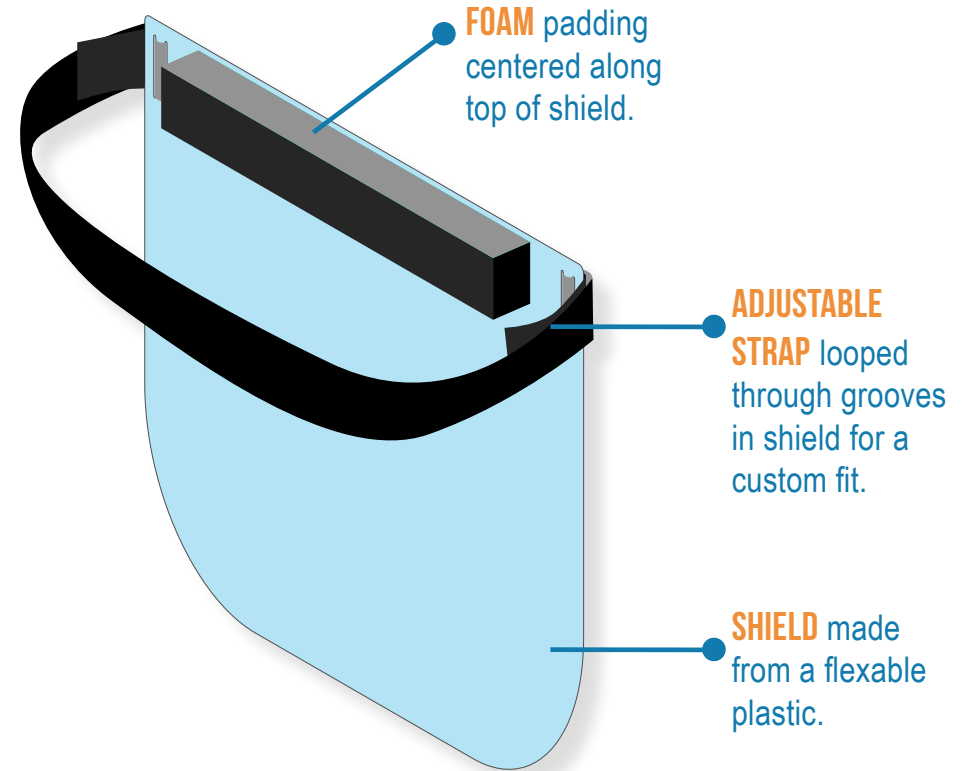

PPE FACE SHIELD

[TO PLACE YOUR ORDER... CLICK HERE](#)