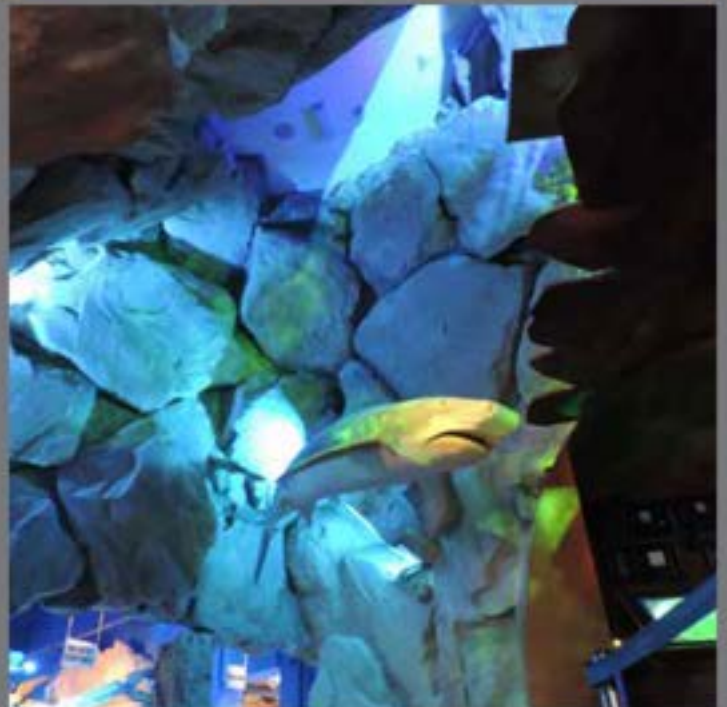

**DESERT ROCKCRAFT**

*Discovery Channel Shark Week at Dubai Mall Aquarium*

*Manufacture and Installation of GRP Coral and Rock in Shark Tank*

**DESERT ROCKCRAFT**

Submarine Wreck Replica, Submersible Replica, Artificial GRP and GRP Rock Work, Shark Replica  
Blue Marlin Replica, Exposed Aggregate Screed, Themed GRP Metal cladding