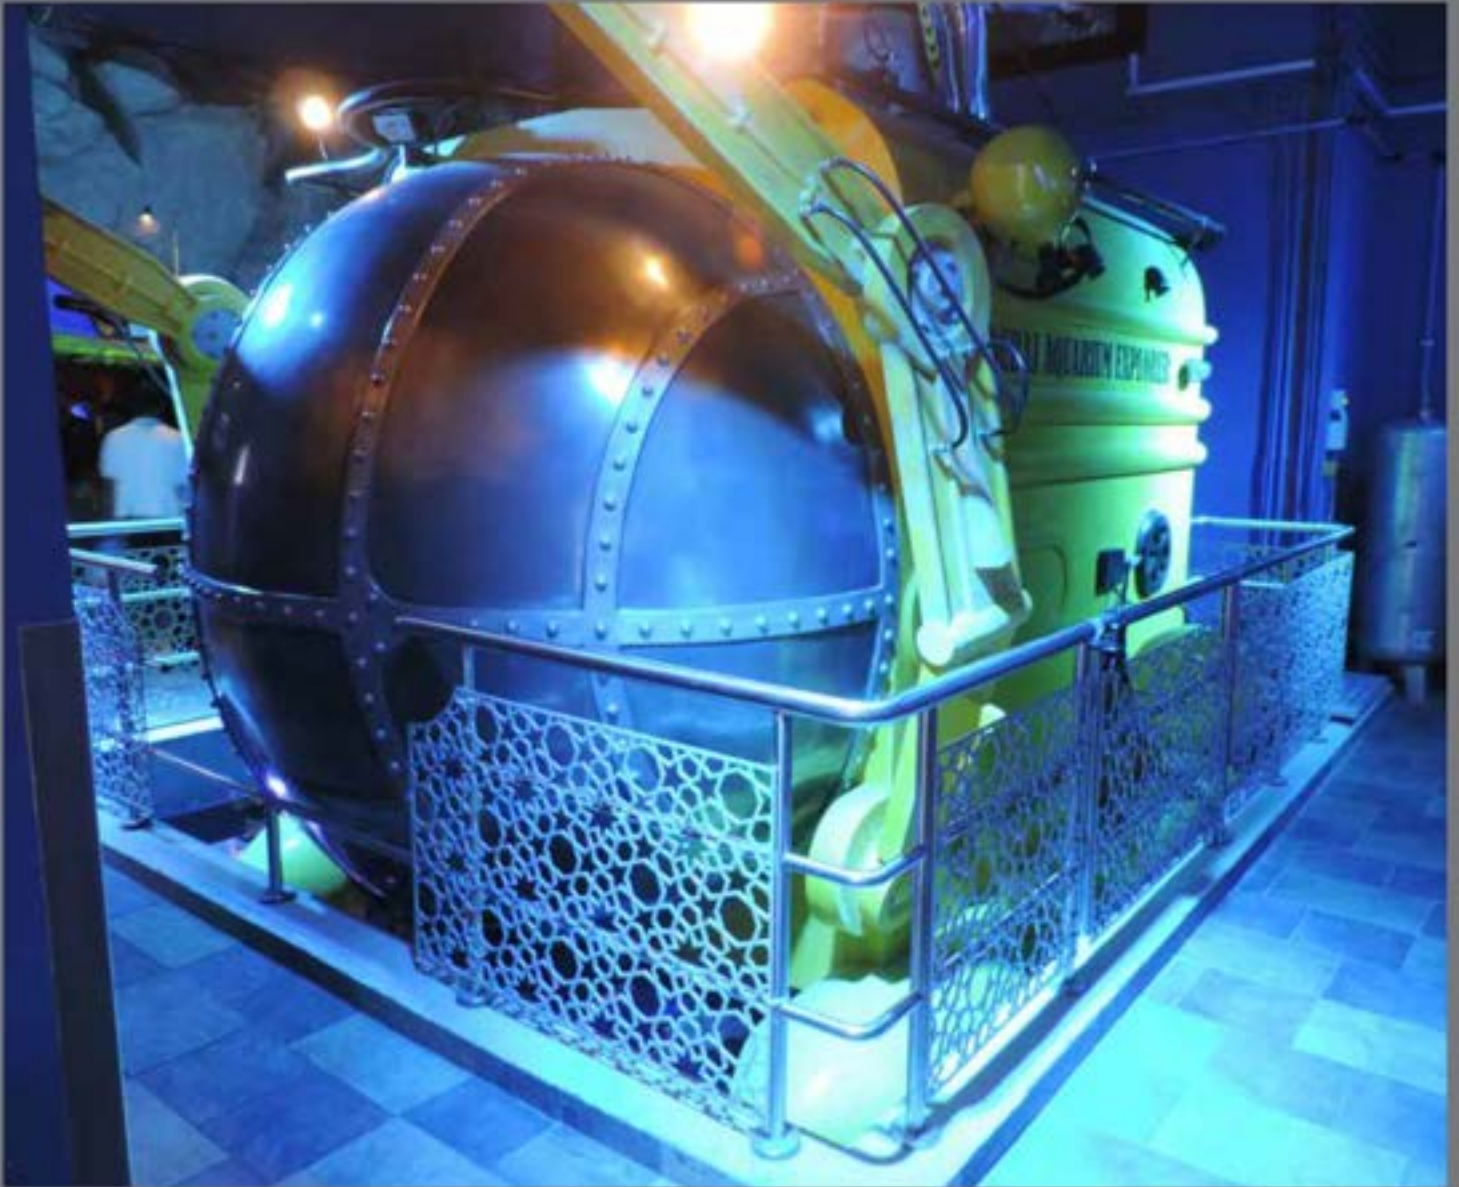

**DESERT ROCKCRAFT**

*Discovery Channel Shark Week at Dubai Mall Aquarium*

*Manufacture and Installation of GRP Coral and Rock in Shark Tank*

**DESERT ROCKCRAFT**

Submarine Wreck Replica, Submersible Replica, Artificial GRP and GRP Rock Work, Shark Replica  
Blue Marlin Replica, Exposed Aggregate Screed, Themed GRP Metal cladding