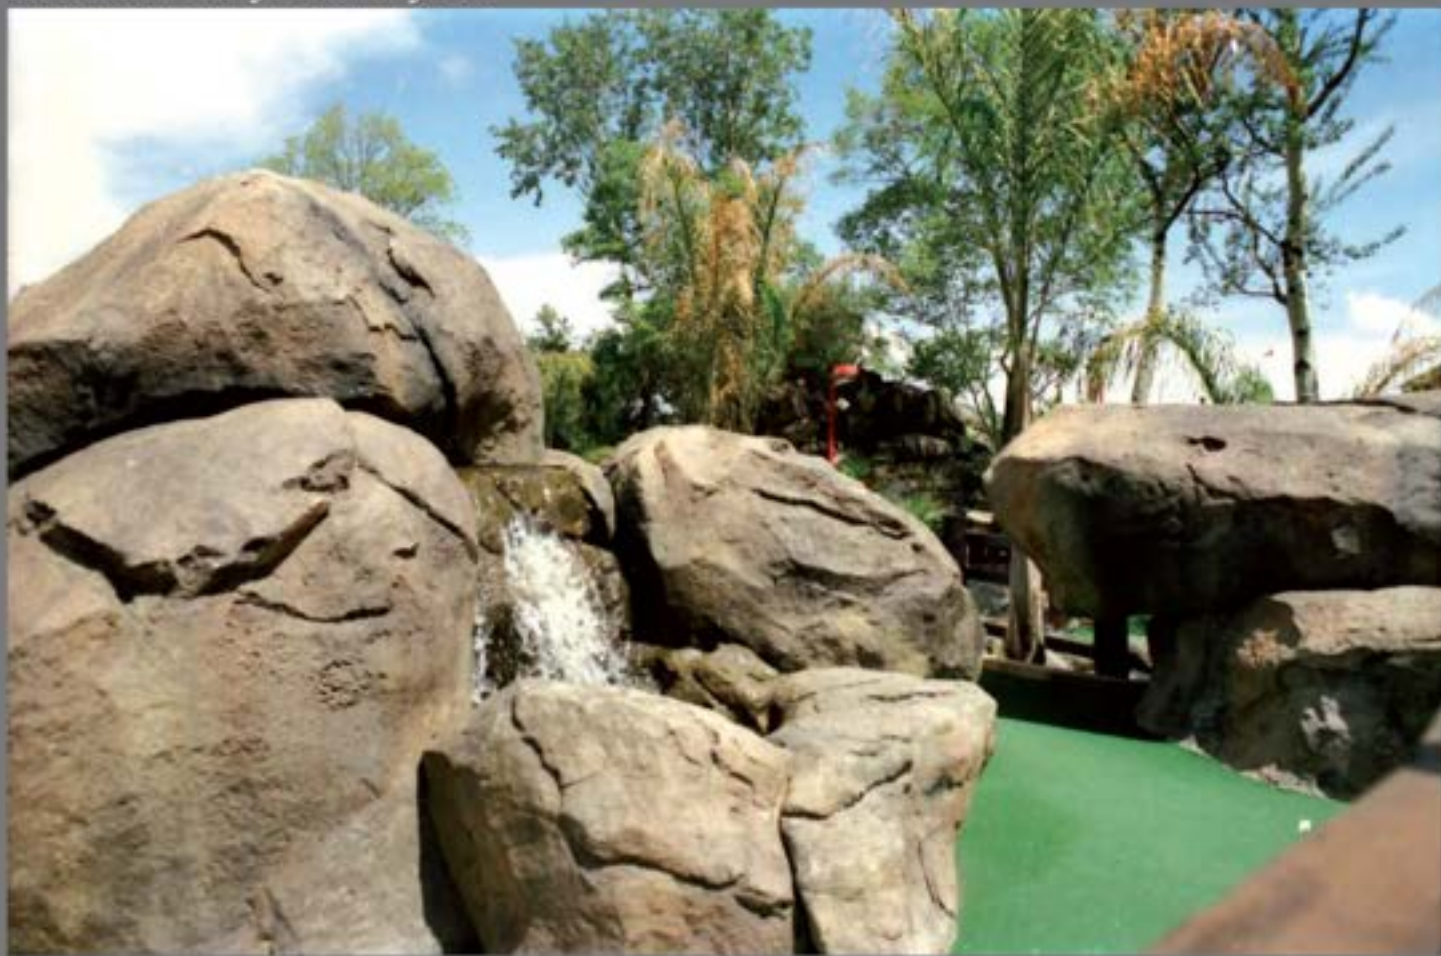

**DESERT ROCKCRAFT**

*Installation of 3000m<sup>2</sup> Themed Artificial Rockwork*

Installation of 1000m<sup>2</sup> Themed Artificial Rockwork. Application of 600m<sup>2</sup> Stone Face Plaster