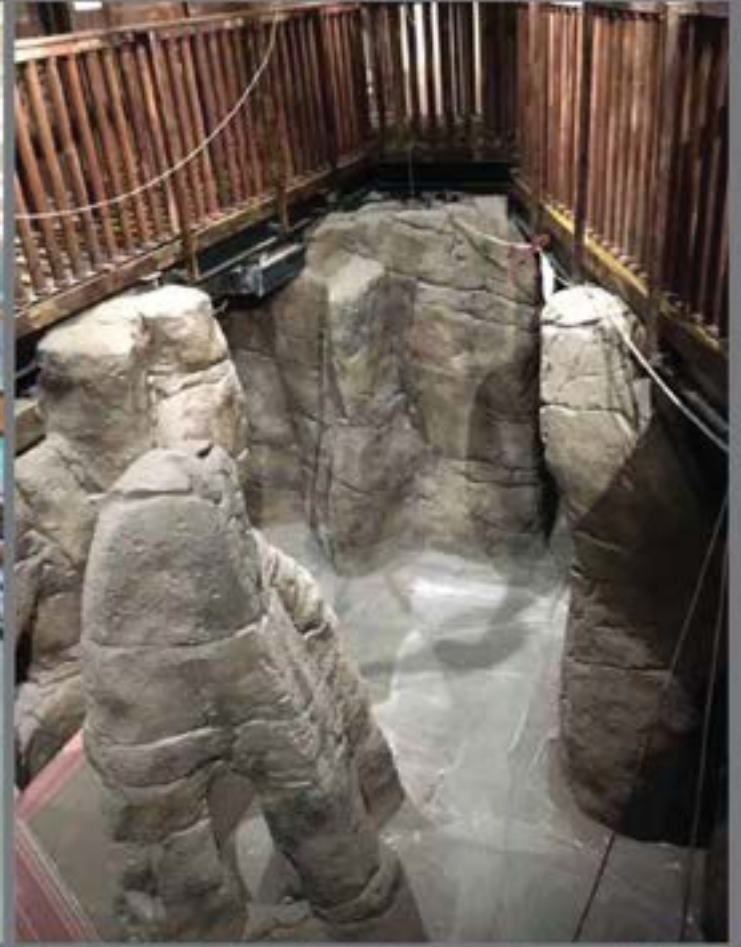

*5000m2 Carved Stoneface Plaster*

**DESERT ROCKCRAFT**

*Application of 3500m<sup>2</sup> Stone Face Plaster. Application of 2500m<sup>2</sup> Themed Colour Plaster.*

*Manufacture and Installation of Themed Plaster*

*Hub Zero Gears of War*

*Artificial Carve plaster Tree and Rock work*

**DESERT ROCKCRAFT**

*Artificial Carve plaster Tree and Rock work*

*Installation of Positive Rock work*

*Installation of Positive Rock work*

*Installation of Positive Rock work*

*Supply and Installation of artificial GRC coral and Themed Plaster*

*Heart of sharjah*

*Supply and Installation of artificial GRC coral and Themed Plaster*

**DESERT ROCKCRAFT**