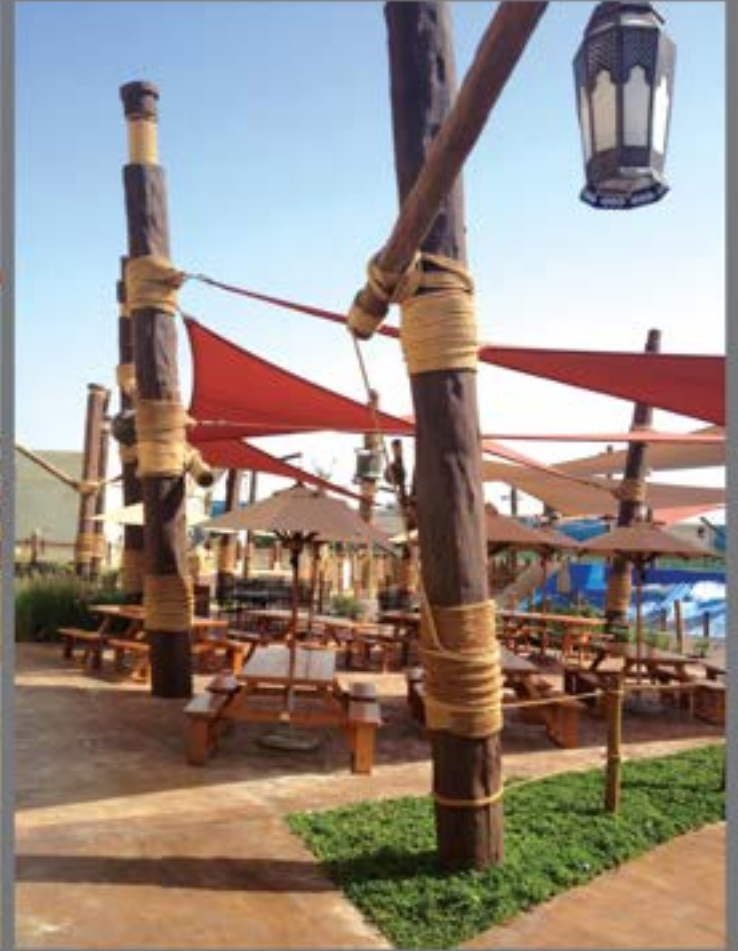

Yas Water Park Abu Dhabi

Manufacture and Install of all Shades Structure GRP Timber Poles.

DESERT ROCKCRAFT