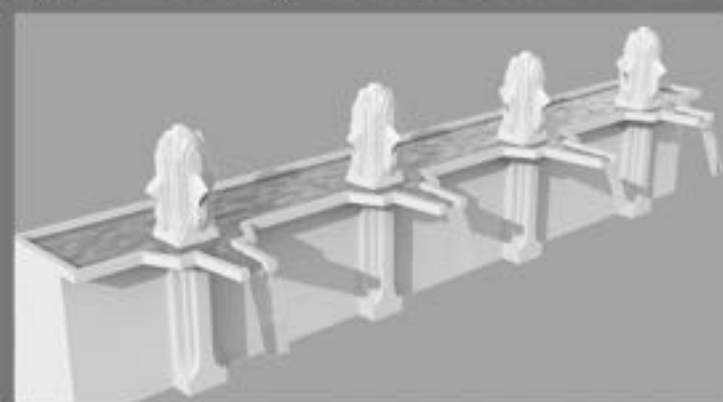

Application of 4500m<sup>2</sup> Themed Carved Plaster. Installation of 2000m<sup>2</sup> Stamped Colour Concrete.

*Dubai Mall Aquarium, Penguin Enclosure & Super Croc*

*Installation of all Artificial Rock Work, Cave Ceiling and Fossil Crocodile with Art Work*