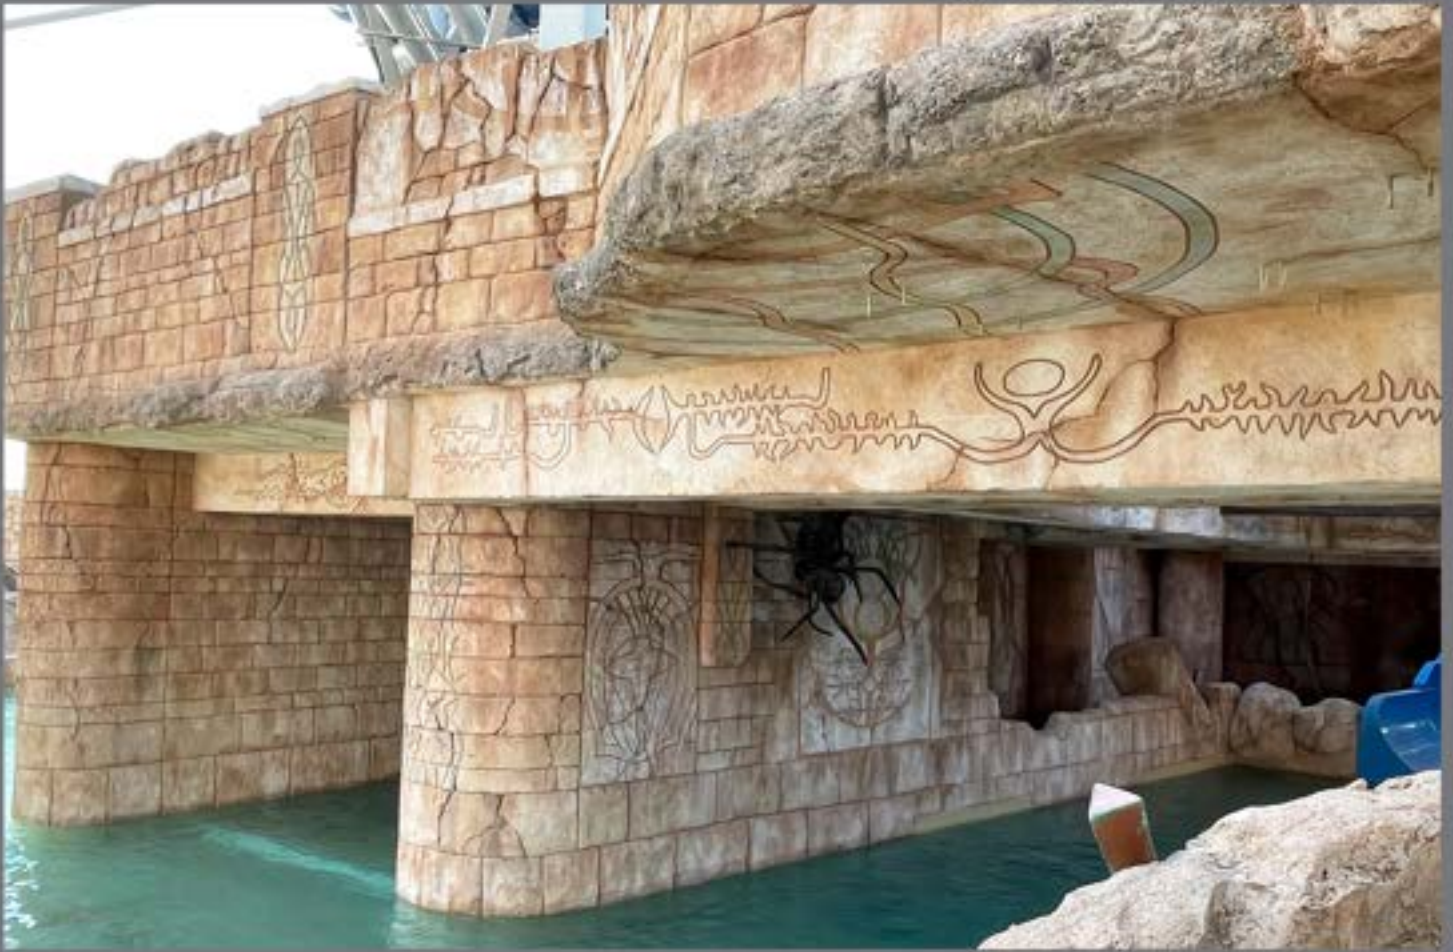

Structural Steel Pergola with GRP Timber Theme Cladding and Stone Face Plaster