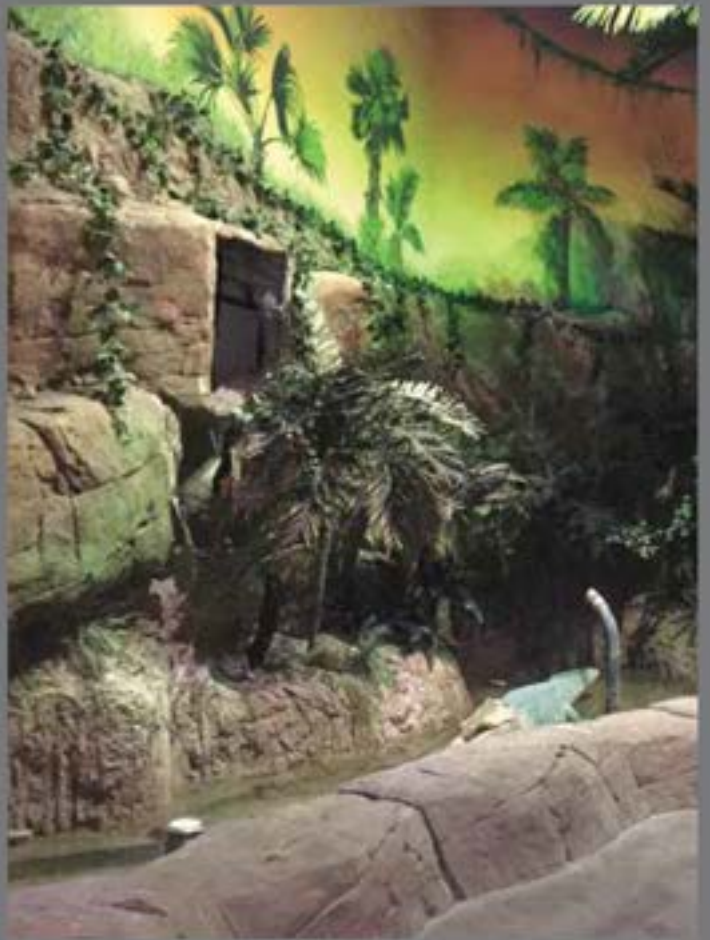

Installation of Positive Rock work