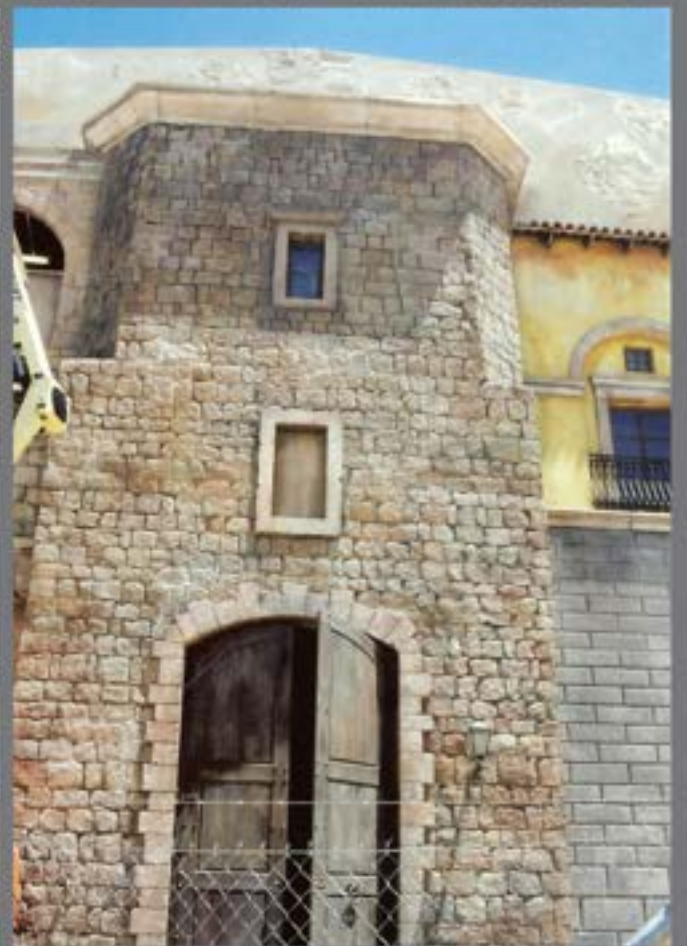

Artificial Carved Render to Match Stone Face.