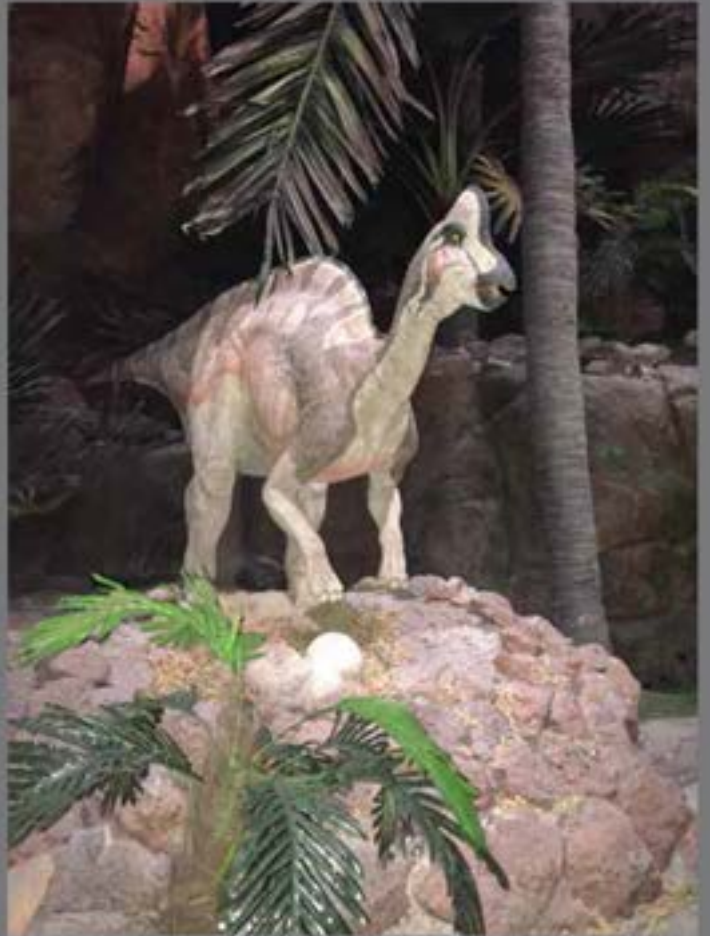

Installation of Positive Rock work