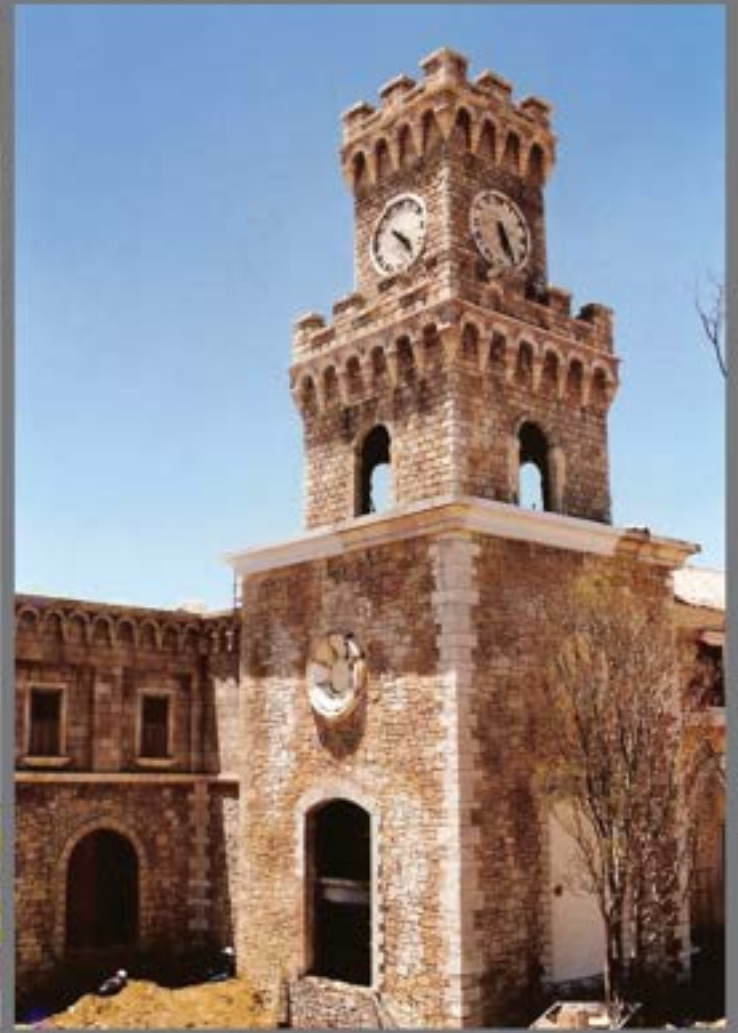

Stone Face Samples

Artificial Carved Render to Match Stone Face.

DESERT ROCKCRAFT