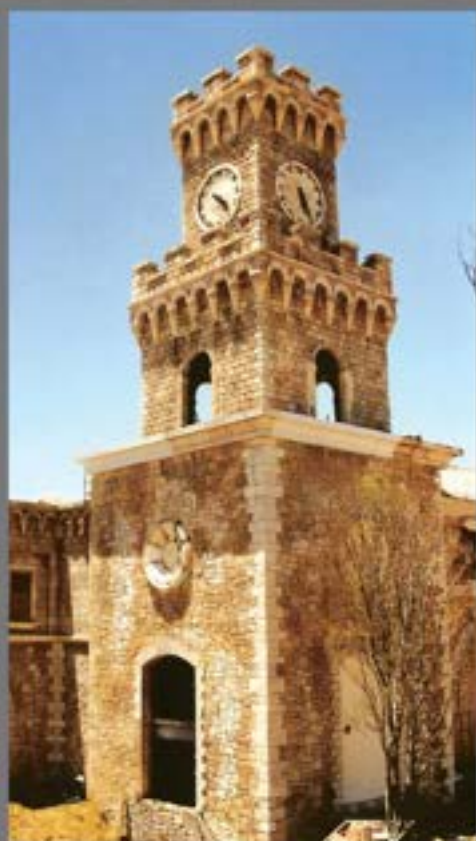

Monte Casino South Africa

Installation of 800m² Themed Artificial Rockwork. Decorative GRC like Coping and Arches.

DESERT ROCKCRAFT