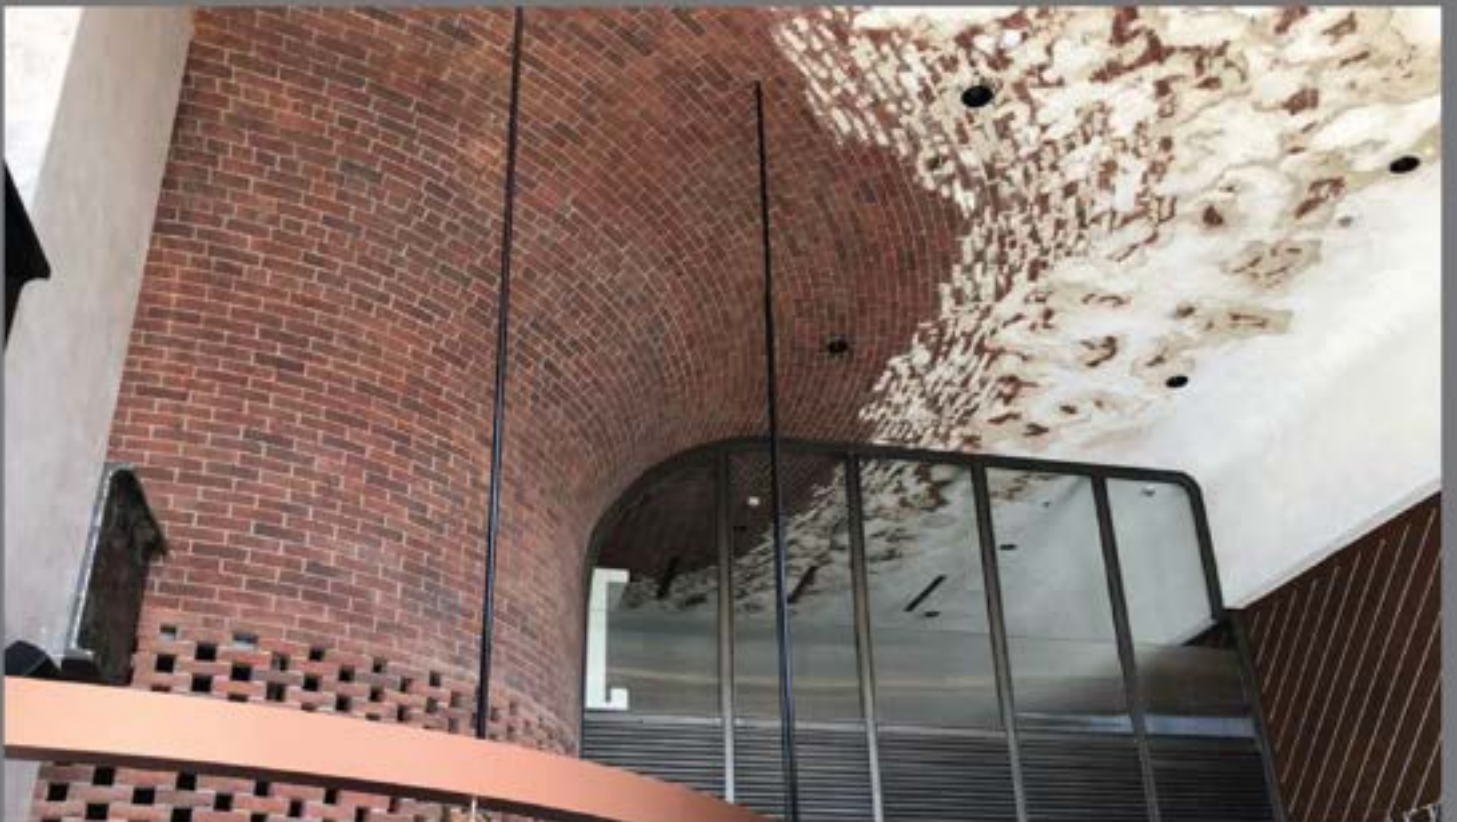

## Marsa Al Seef

*Application of 132,000m<sup>2</sup> of Themed Color Plaster*

**DESERT ROCKCRAFT**

*Brick Theme Carved Plaster*

*Pit Restaurant*

*Brick Theme Carved Plaster*

**DESERT ROCKCRAFT**

200m<sup>2</sup> Artificial Stone Face.