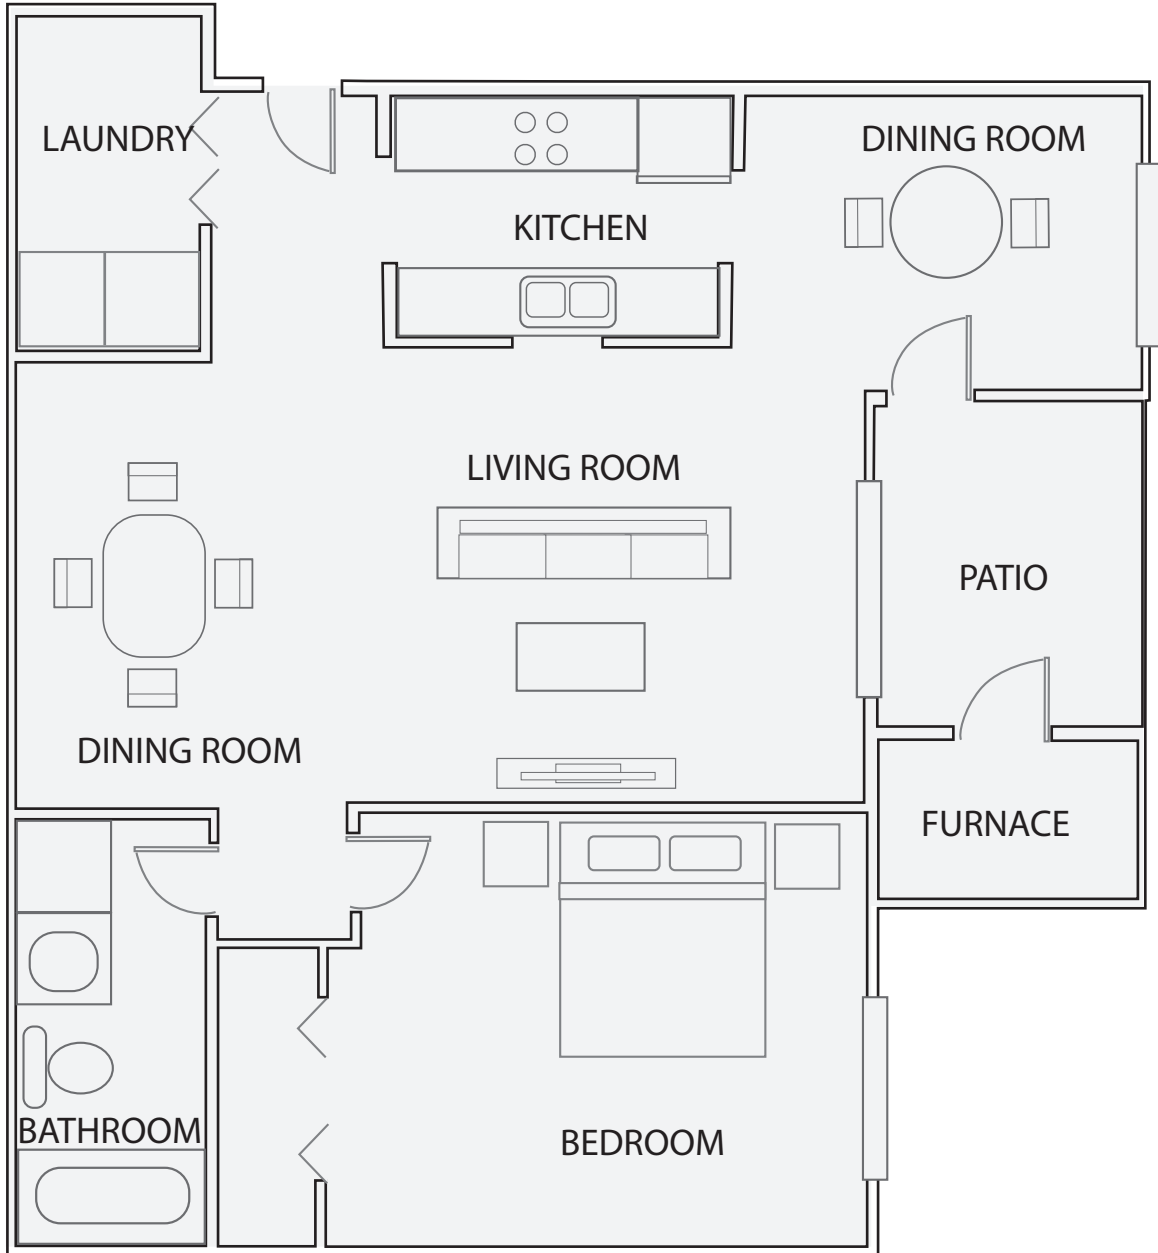

# BAYBERRY

*Pointe*

1 BEDROOM | 970 SQ FT.

\*ALL SQ FT. AND ROOM SIZES ARE APPROXIMATE

BEDROOM | 12'X14'

LIVING ROOM | 23'X13'