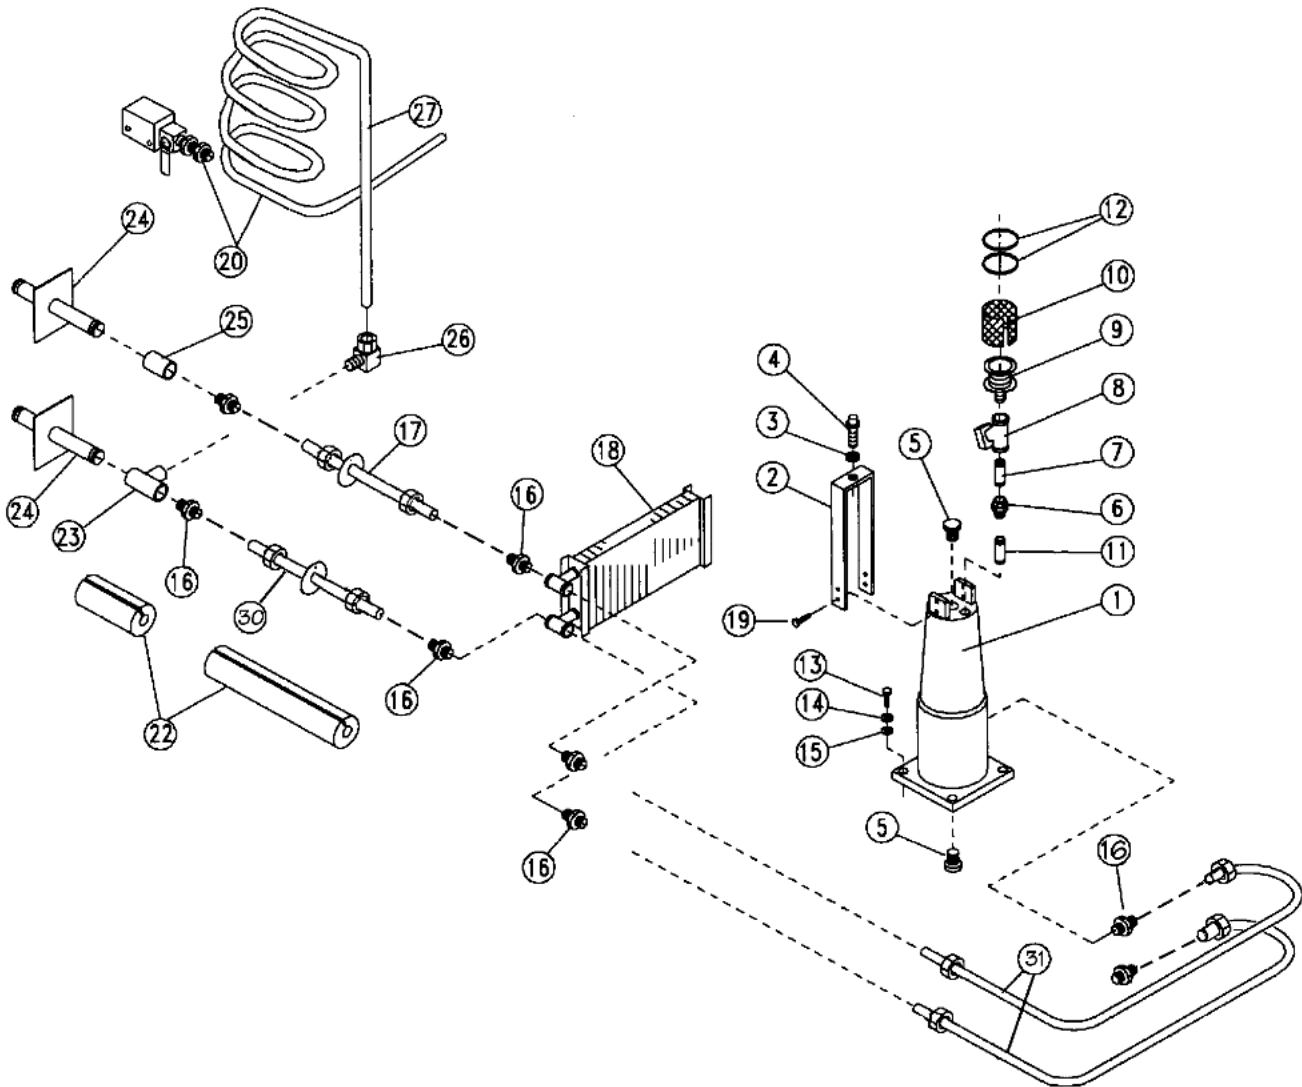

STEAM COLUMN & PIPING PARTS

Ref. No.	Part No.	Description	Ref. No.	Part No.	Description
1	F1227	Steam Chamber Column	17	F1456	Coil Supply Tube Ass'y (CF100)
2	F1269	Bearing Support Frame		F1458	Coil Supply Tube Ass'y (CF600)
3	F286	Bearing Locknut	18	F1324	Steam Coil (CF100)
4	F287	Bearing Adjustment Screw		F1288	Steam Coil (CF600)
5	F542	Pipe Plug	19	F1399	1/4" - 20 x 1" Screw
6	F1292	Union	20		(see page 19)
7	390401016	3/8" x 2" Pipe Nipple	22	400518040	Insulation (order by length)
8	F1289	Solenoid Valve	23	FG143	Pipe Tee
9	F1296	Steam Nozzle	24	SC196	Pipe Weldment
10	F1394	Steam Spreader	25	SC505	Coupling
11	F1397	Pipe Nipple (3/8" x close)	26	F1461	Elbow w/Fitting
12	F894	Drawband	27	F1439	Condenser
13	IB139	3/8" - 16 x 1-1/4" Bolt	29	F896	Drawband Eye
14	VSB134	3/8" Lockwasher	30	F1457	Coil Return Tube Ass'y (CF100)
15	IB140	3/8" Flat Washer		F1459	Coil Return Tube Ass'y (CF600)
16	F1449	Connector Flare	31	F1448	Column Supply Tube Ass'y