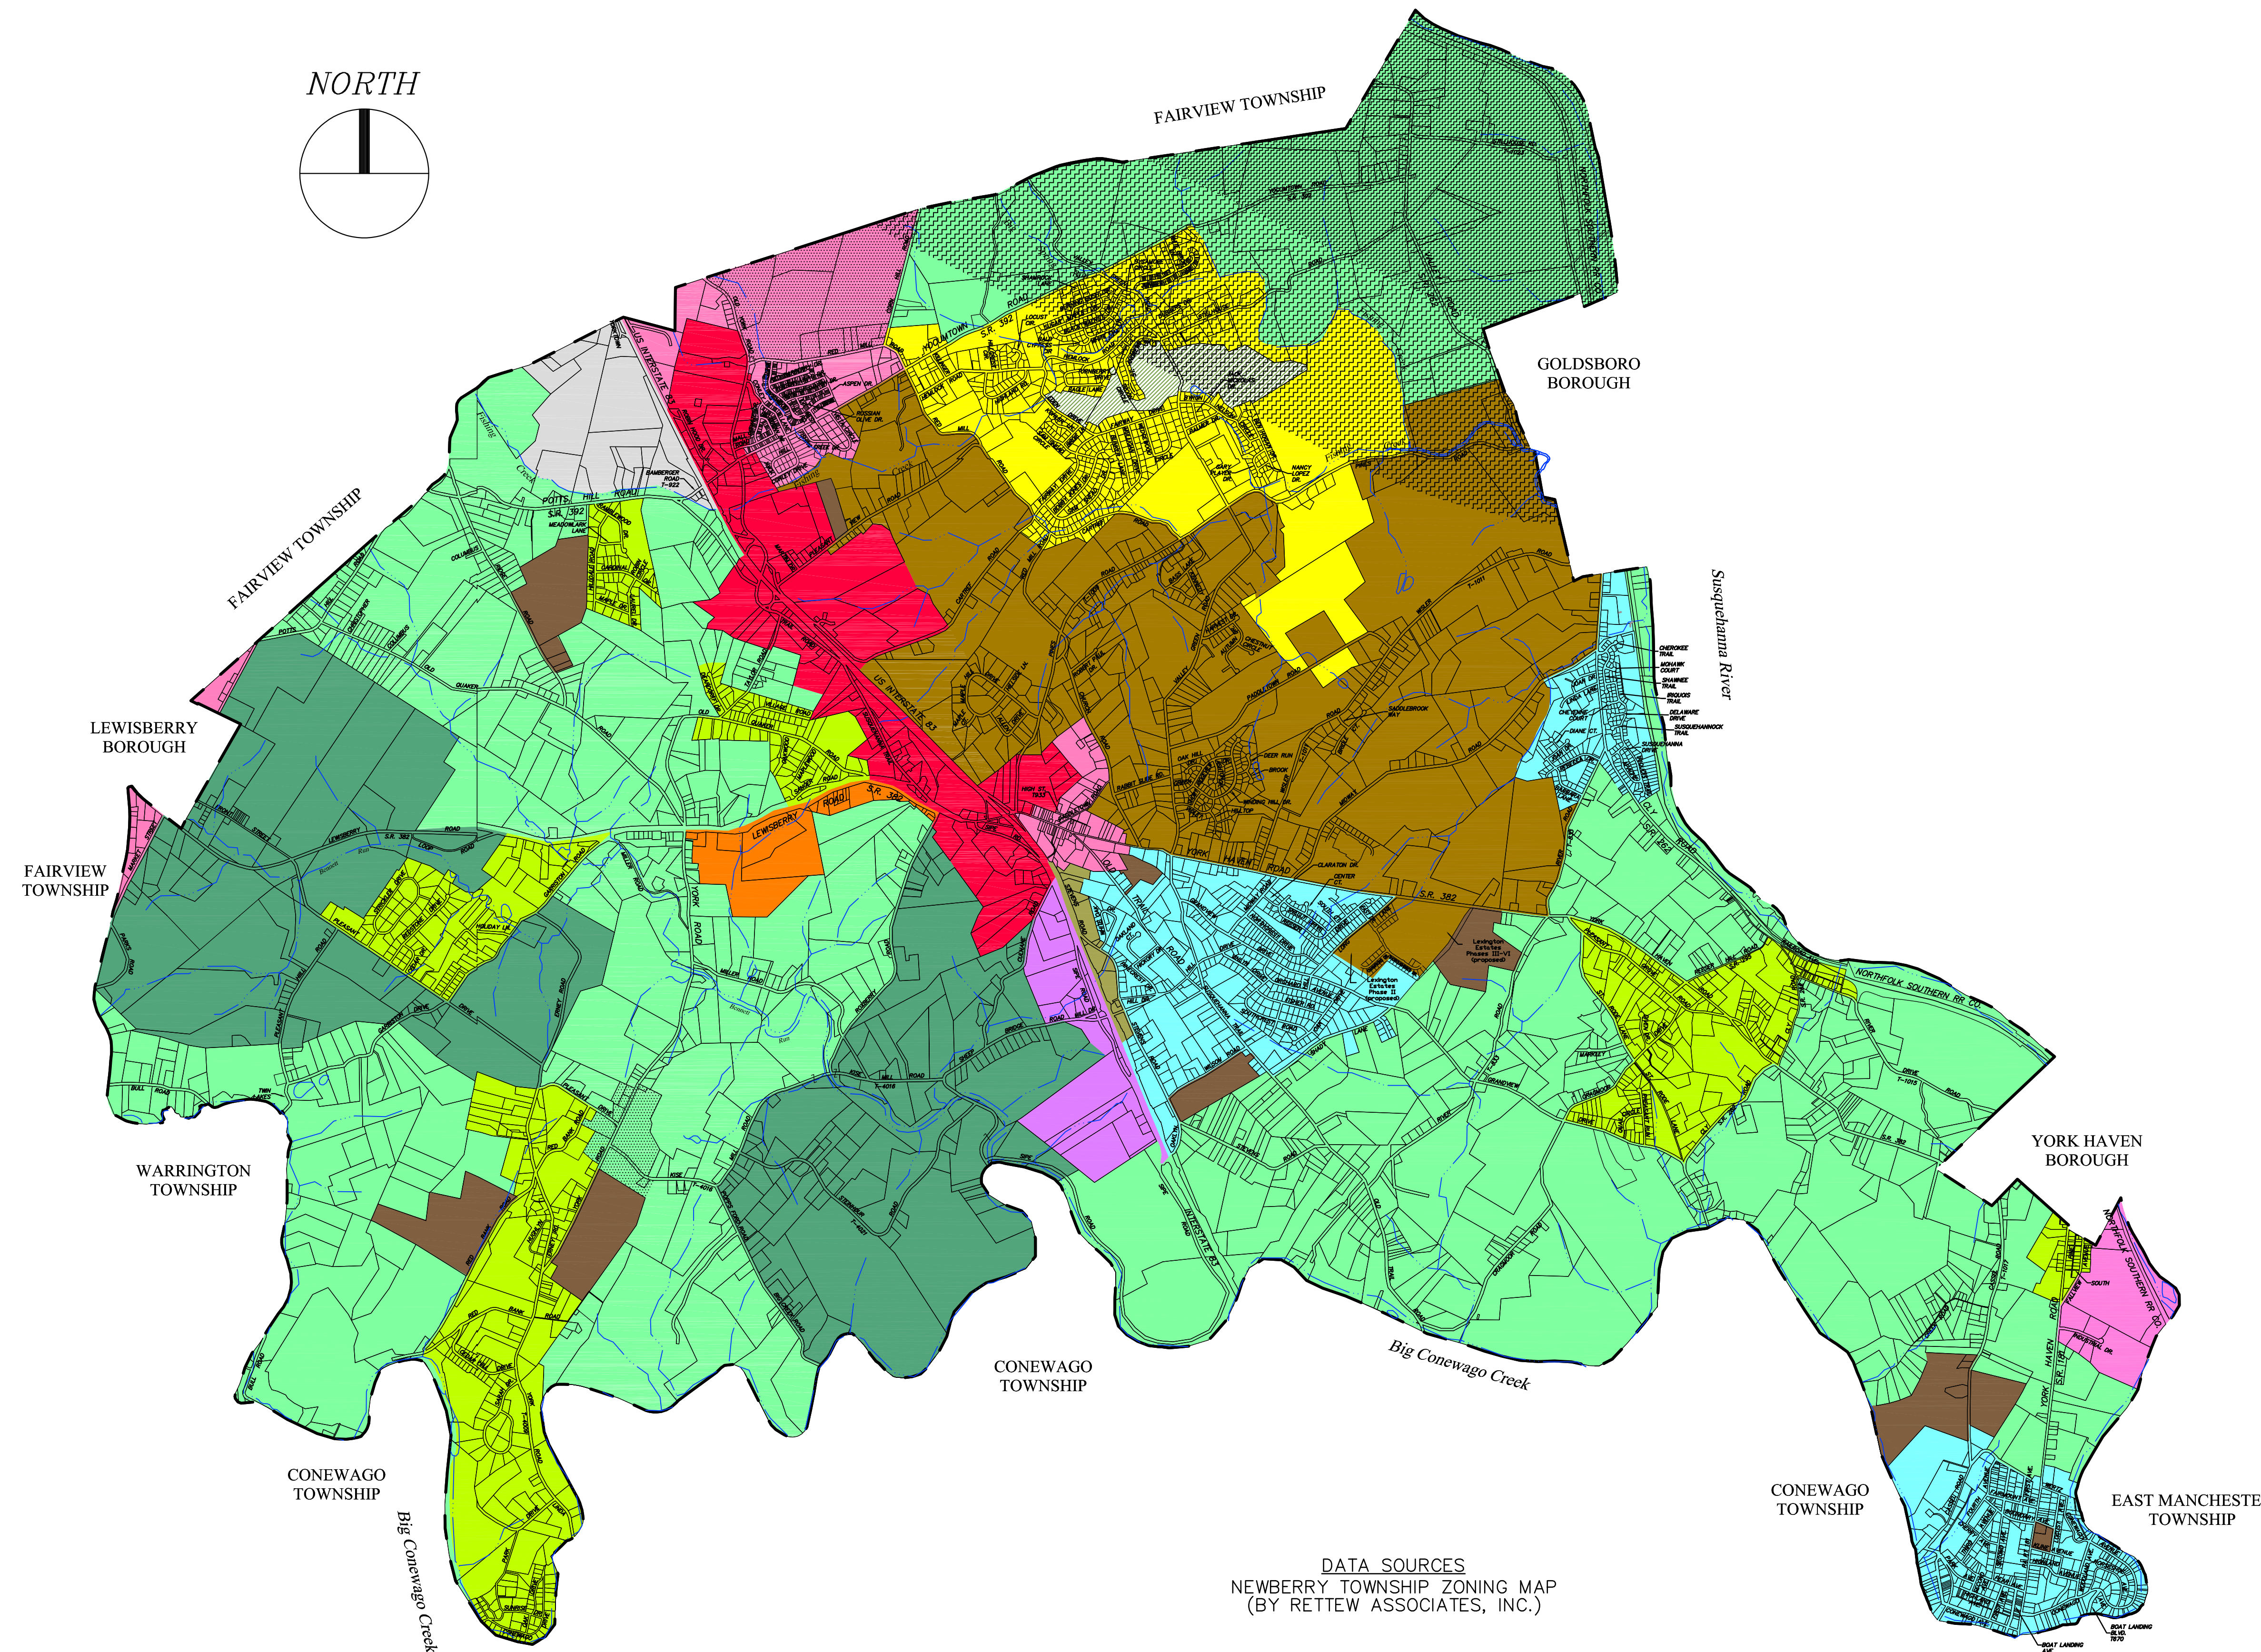

**NEWBERRY TOWNSHIP,
YORK COUNTY, PA**

**ZONING MAP
JULY 25, 2006**

ZONING DISTRICTS LEGEND

	OPEN SPACE
	RESIDENTIAL GROWTH
	RESIDENTIAL HOLDING
	RURAL RESIDENTIAL
	SUBURBAN RESIDENTIAL
	RURAL COMMERCIAL OVERLAY
	RURAL RESOURCE
	AGRICULTURE
	MOBILE HOME PARK
	TRADITIONAL VILLAGE OVERLAY
	VILLAGE
	REGIONAL COMMERCIAL/OFFICE
	MIXED USE COMMERCE
	LIGHT INDUSTRIAL
	RURAL INDUSTRIAL
	COMMERCE CENTER
	GENERAL INDUSTRIAL
	AIRPORT HAZARD – HORIZONTAL SURFACE ZONE
	AIRPORT HAZARD – CONICAL SURFACE ZONE

REVISION DATES:

AUGUST 28, 2007	ORDINANCE NO. 340
NOVEMBER 25, 2008	ORDINANCE NO. 351
APRIL 25, 2012	ORDINANCE NO. 367
JANUARY 23, 2018	ORDINANCE NO. 403

DATA SOURCES
NEWBERRY TOWNSHIP ZONING MAP
(BY RETTEW ASSOCIATES, INC.)