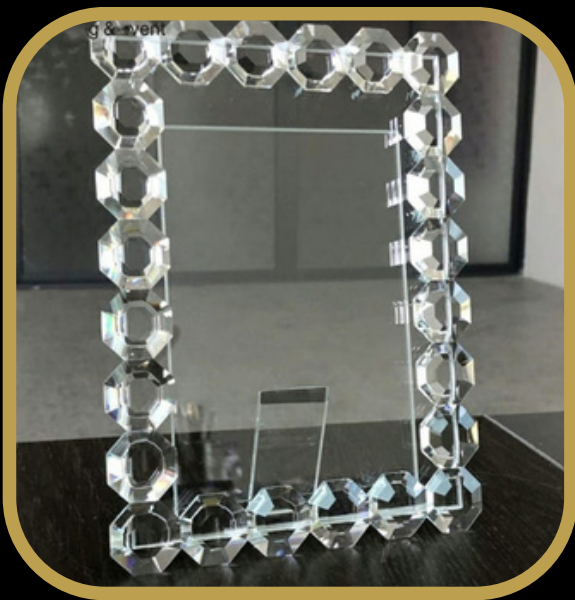

# TABLEWARE

**GOLD FORK SET**

**NAPKIN RING**

gold

silver

**TABLE NUMBER FRAME**

# GLASSWARE

**WINE GLASSES**

# CENTERPIECES

Please note centerpieces are rented with floral arrangements

**CRYSTAL CENTERPIECE**

1.5H\*1W M

**CRYSTAL CENTERPIECE**

1M H

**GLASS CENTERPIECE**

90CM H