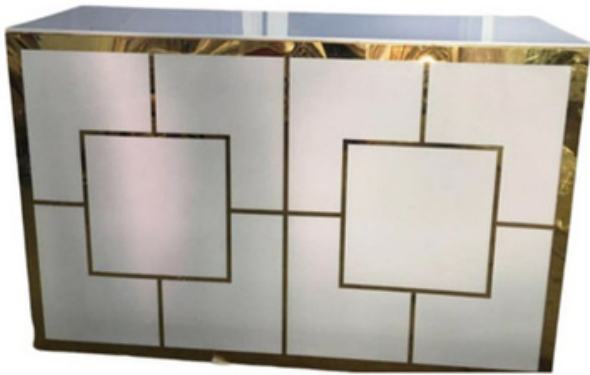

BAR FURNITURE

BAR COUNTER
gold with PVC 240 cm