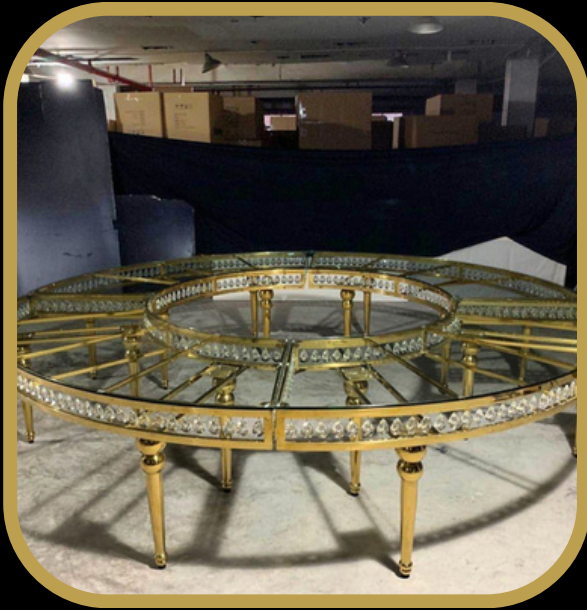

TABLES

GLASS CIRCLE TABLE

seats 18 persons

available in gold and silver rim

WHITE & GOLD CIRCLE TABLE

seats 18 persons

WHITE & GOLD CIRCLE TABLE

seats 18-20 persons
340 DIA* 80 W* 75 H CM