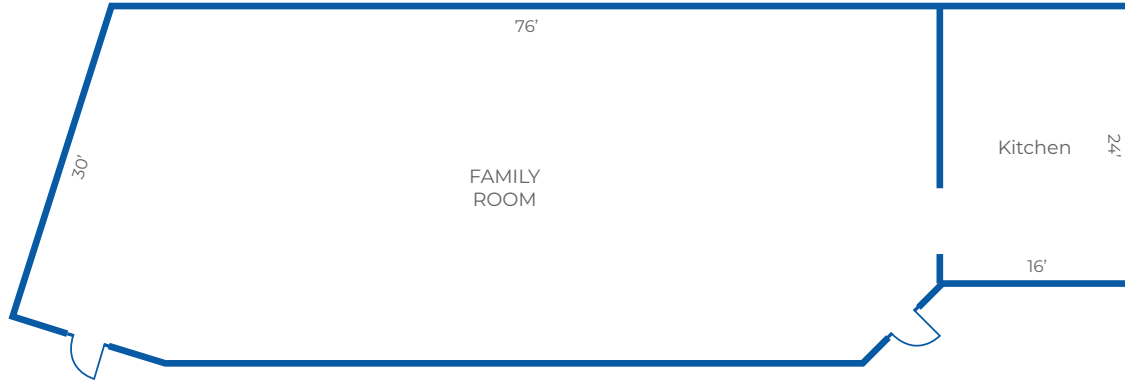

MEETING ROOMS

	Sq. Ft.	Ceiling Height	Reception	Banquet	Classroom	Theatre	U-Shape	Conference	Hollow Square
Great Blue Heron	912	9' 6"	75	48	40	75	25	20	30
Family Room	2,265	9' 6"	100	-	-	-	-	-	-
Great Egret	672	9' 6"	50	40	20	50	15	18	18
Sandhill Crane	950	9' 6"	75	48	40	75	25	20	30

Three Bears Resort
Ascend Hotel Collection
701 Yogi Circle
Warrens, WI 54666
608-378-2500
threebearsresort.com

Enjoy member-only rates, free nights and exclusive rewards!
Sign up today at ChoicePrivileges.com

Please contact our Meeting Professionals at
608-378-2502
sales@threebearsresort.com