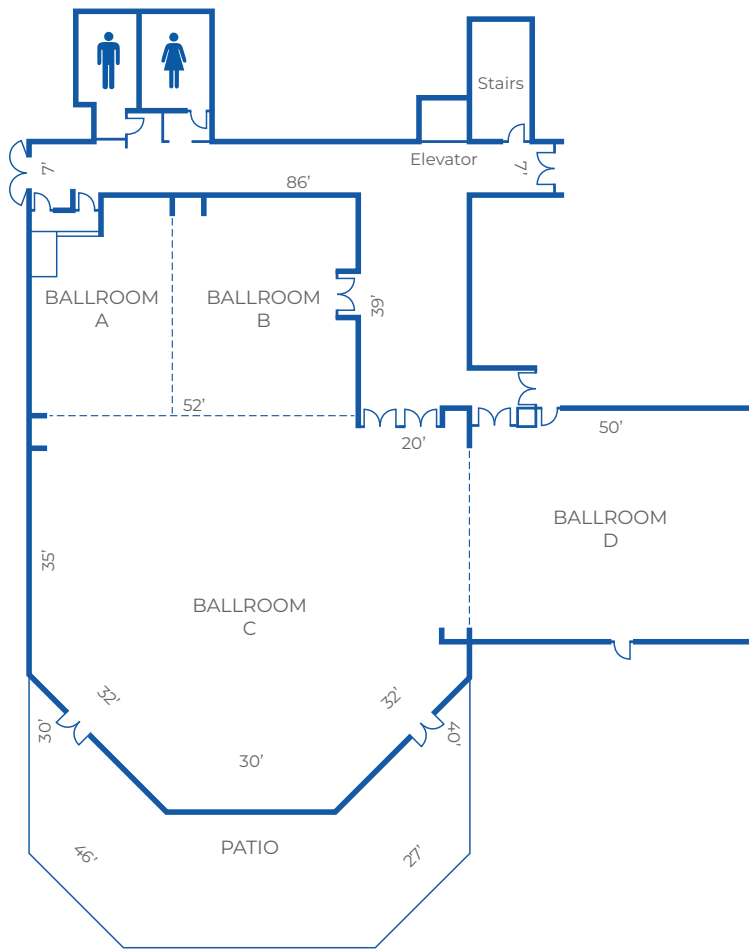

CONFERENCE SPACE	Sq. Ft.	Ceiling Height	Reception	Banquet	Classroom	Theatre	U-Shape	Conference	Hollow Square
Whooping Crane Ballroom	8,290	–	1,000	500	300	1,000	–	–	–
Whooping Crane Ballroom A	800	9' 6"	50	48	–	50	–	22	–
Whooping Crane Ballroom B	1,228	9' 6"	100	70	50	150	24	22	32
Whooping Crane Ballroom C	4,512	11' 6"	500	270	150	600	30	–	45
Whooping Crane Ballroom D	1,750	9' 6"	150	96	75	200	20	26	26
Whooping Crane Ballroom AB	2,028	9' 6"	150	125	75	200	–	22	–
Whooping Crane Ballroom CD	6,262	–	650	350	225	800	–	–	–
Whooping Crane Ballroom ABC	6,540	–	650	400	225	800	–	–	–

Please contact our Meeting Professionals at
608-378-2502
sales@threebearsresort.com

MEETING ROOMS

	Sq. Ft.	Ceiling Height	Reception	Banquet	Classroom	Theatre	U-Shape	Conference	Hollow Square
Great Blue Heron	912	9' 6"	75	48	40	75	25	20	30
Family Room	2,265	9' 6"	100	-	-	-	-	-	-
Great Egret	672	9' 6"	50	40	20	50	15	18	18
Sandhill Crane	950	9' 6"	75	48	40	75	25	20	30