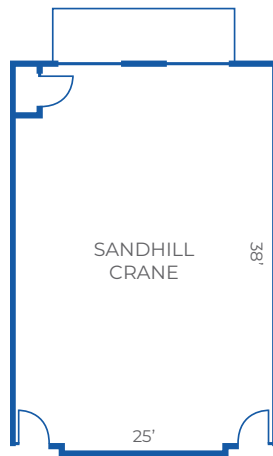

MEETING ROOMS

	Sq. Ft.	Ceiling Height	Reception	Banquet	Classroom	Theatre	U-Shape	Conference	Hollow Square
Great Blue Heron	912	9' 6"	75	48	40	75	25	20	30
Family Room	2,265	9' 6"	100	-	-	-	-	-	-
Great Egret	672	9' 6"	50	40	20	50	15	18	18
Sandhill Crane	950	9' 6"	75	48	40	75	25	20	30

Three Bears Resort
Ascend Hotel Collection
701 Yogi Circle
Warrens, WI 54666
608-378-2500
threebearsresort.com

Enjoy member-only rates, free nights and exclusive rewards!
Sign up today at ChoicePrivileges.com

Please contact our Meeting Professionals at
608-378-2502
sales@threebearsresort.com