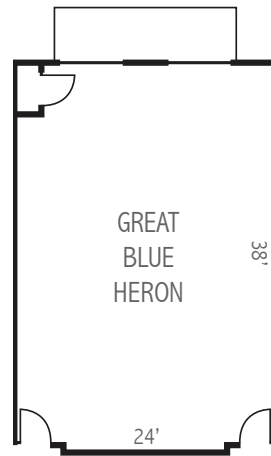

### CONFERENCE SPACE

	Square Feet	Ceiling Height	Reception	Banquet	Classroom	Theatre	U-Shape	Conference	Hollow Square
Whooping Crane Ballroom	8,290	—	1,000	500	300	1,000	—	—	—
Whooping Crane Ballroom A	800	9' 6"	50	48	—	50	—	22	—
Whooping Crane Ballroom B	1,228	9' 6"	100	70	50	150	24	22	32
Whooping Crane Ballroom C	4,512	11' 6"	500	270	150	600	30	—	45
Whooping Crane Ballroom D	1,750	9' 6"	150	96	75	200	20	26	26
Whooping Crane Ballroom AB	2,028	9' 6"	150	125	75	200	—	22	—
Whooping Crane Ballroom CD	6,262	—	650	350	225	800	—	—	—
Whooping Crane Ballroom ABC	6,540	—	650	400	225	800	—	—	—

Indoor Waterpark Resort & Conference Center

**CONFERENCE SPACE**

	Square Feet	Ceiling Height	Reception	Banquet	Classroom	Theatre	U-Shape	Conference	Hollow Square
Baltimore Oriole	480	9' 6"	40	32	24	60	12	15	15
Belted Kingfisher	480	9' 6"	40	32	24	60	12	15	15
Great Blue Heron	912	9' 6"	75	48	40	75	25	20	30
Family Room	2,265	9' 6"	100	—	—	—	—	—	—
Great Egret	672	9' 6"	50	40	20	50	15	18	18
Red Tailed Hawk	672	9' 6"	50	48	40	75	25	20	30
Sandhill Crane	950	9' 6"	75	48	40	75	25	20	30