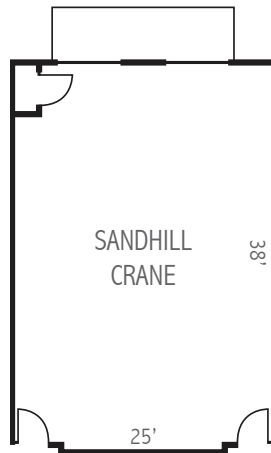

### CONFERENCE SPACE

	Square Feet	Ceiling Height	Reception	Banquet	Classroom	Theatre	U-Shape	Conference	Hollow Square
Whooping Crane Ballroom	8,290	—	1,000	500	300	1,000	—	—	—
Whooping Crane Ballroom A	800	9' 6"	50	48	—	50	—	22	—
Whooping Crane Ballroom B	1,228	9' 6"	100	70	50	150	24	22	32
Whooping Crane Ballroom C	4,512	11' 6"	500	270	150	600	30	—	45
Whooping Crane Ballroom D	1,750	9' 6"	150	96	75	200	20	26	26
Whooping Crane Ballroom AB	2,028	9' 6"	150	125	75	200	—	22	—
Whooping Crane Ballroom CD	6,262	—	650	350	225	800	—	—	—
Whooping Crane Ballroom ABC	6,540	—	650	400	225	800	—	—	—

Indoor Waterpark Resort & Conference Center

**CONFERENCE SPACE**

	Square Feet	Ceiling Height	Reception	Banquet	Classroom	Theatre	U-Shape	Conference	Hollow Square
Baltimore Oriole	480	9' 6"	40	32	24	60	12	15	15
Belted Kingfisher	480	9' 6"	40	32	24	60	12	15	15
Great Blue Heron	912	9' 6"	75	48	40	75	25	20	30
Family Room	2,265	9' 6"	100	—	—	—	—	—	—
Great Egret	672	9' 6"	50	40	20	50	15	18	18
Red Tailed Hawk	672	9' 6"	50	48	40	75	25	20	30
Sandhill Crane	950	9' 6"	75	48	40	75	25	20	30