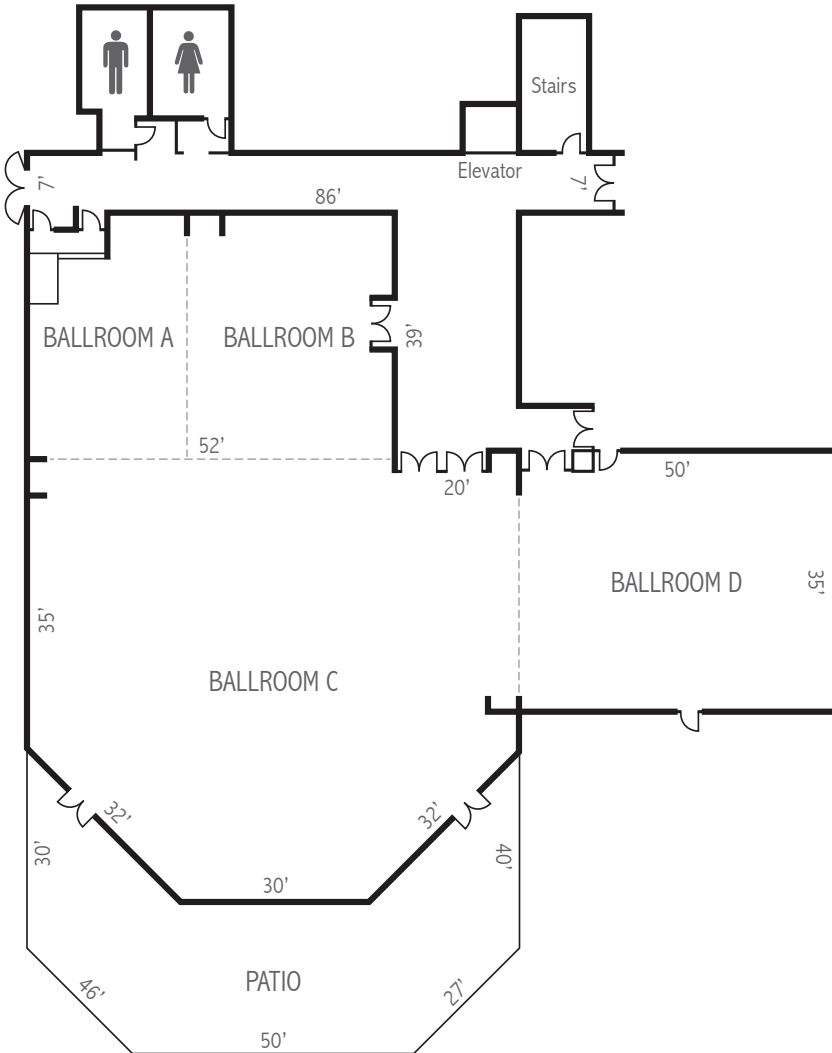

A PLACE FOR ALL OCCASIONS!

Offering conference space for any size group up to 1,000, Three Bears Resort is dedicated to making your event a success. Located in west central Wisconsin, this Northwoods-themed resort has something for everyone! Let our experienced catering professionals plan your next event. Three Bears Resort offers versatile meeting and conference space with integrated audio visual and full-service catering.