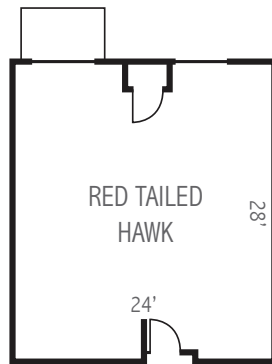

### CONFERENCE SPACE

	Square Feet	Ceiling Height	Reception	Banquet	Classroom	Theatre	U-Shape	Conference	Hollow Square
Whooping Crane Ballroom	8,290	—	1,000	500	300	1,000	—	—	—
Whooping Crane Ballroom A	800	9' 6"	50	48	—	50	—	22	—
Whooping Crane Ballroom B	1,228	9' 6"	100	70	50	150	24	22	32
Whooping Crane Ballroom C	4,512	11' 6"	500	270	150	600	30	—	45
Whooping Crane Ballroom D	1,750	9' 6"	150	96	75	200	20	26	26
Whooping Crane Ballroom AB	2,028	9' 6"	150	125	75	200	—	22	—
Whooping Crane Ballroom CD	6,262	—	650	350	225	800	—	—	—
Whooping Crane Ballroom ABC	6,540	—	650	400	225	800	—	—	—

Indoor Waterpark Resort & Conference Center

**CONFERENCE SPACE**

	Square Feet	Ceiling Height	Reception	Banquet	Classroom	Theatre	U-Shape	Conference	Hollow Square
Baltimore Oriole	480	9' 6"	40	32	24	60	12	15	15
Belted Kingfisher	480	9' 6"	40	32	24	60	12	15	15
Great Blue Heron	912	9' 6"	75	48	40	75	25	20	30
Family Room	2,265	9' 6"	100	—	—	—	—	—	—
Great Egret	672	9' 6"	50	40	20	50	15	18	18
Red Tailed Hawk	672	9' 6"	50	48	40	75	25	20	30
Sandhill Crane	950	9' 6"	75	48	40	75	25	20	30