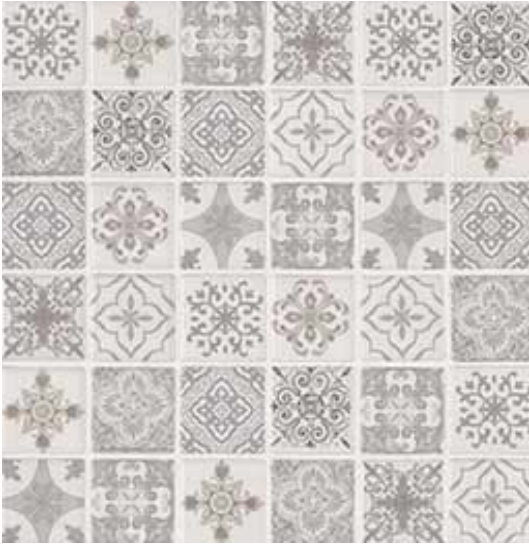

LAUNDRY, MUD ROOM AND PANTRY

BACK SPLASH