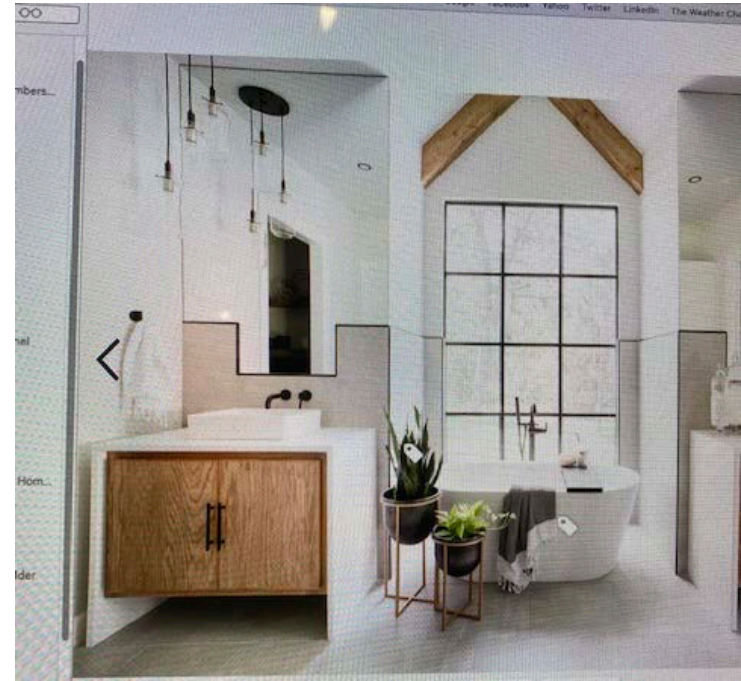

MASTER BEDROOM INSPIRATION

CLEAR GLASS TUDO & CO. YAYOI GLASS PENDANT  
LARGE 15.3" X 11.8"

LARGE ONE ONLY

# MASTER BATH

# POWDER BATH

INTRAGRATED SINK AND FLOATING VANITY