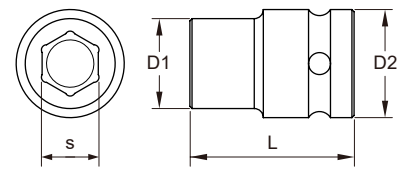

IMPACT SOCKET

1/2" DRIVE 6-POINT IMPACT SOCKET

NO.	ITEM NO.	Size mm	D1	D2	L	g	Packed	Remark
32-2	SO080S47FL1F	8	15	25	38	80	200	
32-3	SO090S47FL1F	9	16	25	38	80	200	
32-4	SO100S47FL1F	10	17.5	25	38	80	200	
32-5	SO110S47FL1F	11	18.7	25	38	80	200	
32-6	SO120S47FL1F	12	20	25	38	82	200	
32-7	SO130S47FL1F	13	21	25	38	82	200	
32-8	SO140S47FL1F	14	22.5	25	38	80	200	
32-9	SO150S47FL1F	15	23.7	30	38	126	180	
32-10	SO160S47FL1F	16	25	30	38	126	180	
32-11	SO170S47FL1F	17	26	30	38	122	180	
32-12	SO180S47FL1F	18	27.5	30	38	120	180	
32-13	SO190S47FL1F	19	28.7	30	38	120	180	
32-14	SO200S47FL1F	20	30	30	38	121	180	
32-15	SO210S47FL1F	21	30	30	38	116	180	
32-16	SO220S47FL1F	22	32	30	38	128	150	
32-17	SO230S47FL1F	23	32	30	38	140	150	
32-18	SO240S47FL1F	24	35	30	45	135	150	
32-19	SO250S47FL1F	25	36	30	45	145	150	
32-20	SO260S47FL1F	26	38	30	50	141	100	
32-21	SO270S47FL1F	27	38.7	30	50	166	100	
32-22	SO280S47FL1F	28	40	30	50	190	100	
32-23	SO290S47FL1F	29	40	30	50	180	100	
32-24	SO300S47FL1F	30	42	30	50	192	100	
32-25	SO320S47FL1F	32	44	30	50	212	90