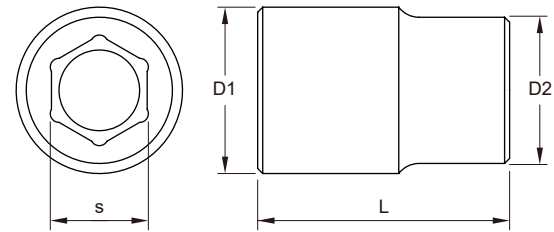

1" SOCKET

NO.	ITEM NO.	Size mm	D1	D2	L	g	Packed	Remark
22-1	ST360S13A51F	36	51	45	65	449	6/24	
22-2	ST380S13A51F	38	54	45	65	478	6/24	
22-3	ST410S13A51F	41	57	45	70	557	6/24	
22-4	ST460S13A51F	46	65	50	75	885	4/16	
22-5	ST500S13A51F	50	70	55	75	996	4/12	
22-6	ST550S13A51F	55	75	54	80	1080	4/12	
22-7	ST600S13A51F	60	82	54	84	1300	4/8	
22-8	ST650S13A51F	65	88	54	87	1392	2/8	
22-9	ST700S13A51F	70	94	54	93	1975	2/8	
22-10	ST710S13A51F	71	96	54	94	2068	1/6	
22-11	ST750S13A51F	75	100	70	95	2310	1/6	
22-12	ST770S13A51F	77	103	70	95	2558	1/6	
22-13	ST800S13A51F	80	107	80	95	2580	1/6