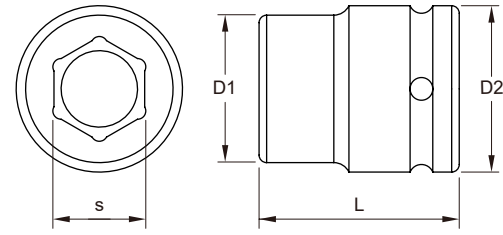

1" DRIVE 6-POINT IMPACT SOCKET