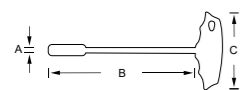

VDE T-HANDLE NUT HEX KEY WRENCH