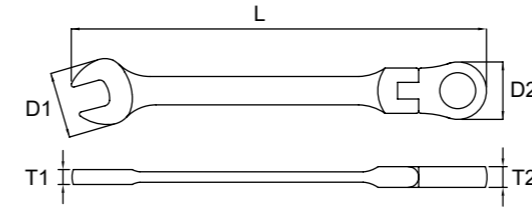

RATCHET WRENCH

FLEXIBLE COMBINATION RATCHET WRENCH