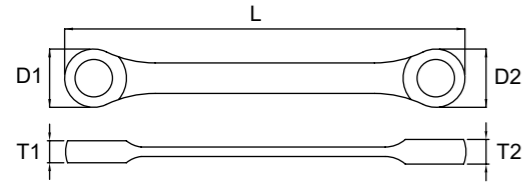

RATCHET WRENCH

DOUBLE BOX RATCHET WRENCH