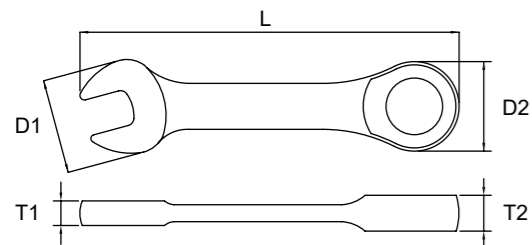

## STUBBY RATCHET WRENCH

NO.	ITEM NO.	Size mm	D1 mm	D2 mm	T1 mm	T2 mm	L mm	Packed	Remark
40-1	SGM5.5	5.5	18.2	18.8	5.2	6.4	91	10/100	
40-2	SGM6	6	18.2	18.8	5.2	6.4	91	10/100	
40-3	SGM7	7	18.2	18.8	5.2	6.4	91	10/100	
40-4	SGM8	8	18.2	18.8	5.2	6.4	91	10/100	
40-5	SGM9	9	18.2	18.8	5.2	6.7	91	10/100	
40-6	SGM10	10	20.2	21.0	5.7	7.0	94	10/100	
40-7	SGM11	11	20.2	21.0	5.7	7.3	94	10/100	
40-8	SGM12	12	26.5	24.8	6.8	7.6	107	10/100	
40-9	SGM13	13	26.5	24.8	6.8	8.1	107	10/100	
40-10	SGM14	14	28.6	27.2	7.2	8.5	114	10/100	
40-11	SGM15	15	28.6	27.2	7.2	9.0	114	10/100	
40-12	SGM16	16	34.6	32.2	8.5	9.5	128	10/100	
40-13	SGM17	17	34.6	32.2	8.5	10.0	128	10/100	
40-14	SGM18	18	39.1	34.4	9.5	10.5	138	10/100	
40-15	SGM19	19	39.1	34.4	9.5	11.0	138	10/100	
40-16	SGM20	20	39.1	34.4	9.5	11.0	138	10/100	