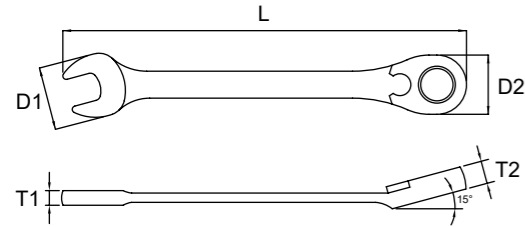

RATCHET WRENCH

REVERSIBLE RATCHET WRENCH