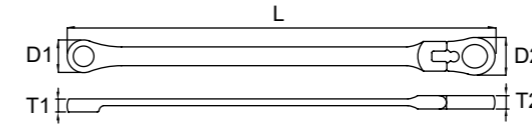

RATCHET WRENCH

XL FLEXIBLE REVERSIBLE RATCHET WRENCH