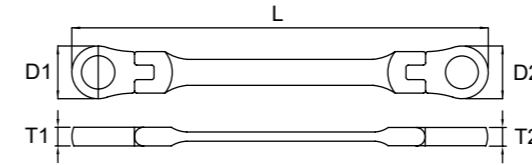

RATCHET WRENCH

DOUBLE FLEXIBLE RATCHET WRENCH