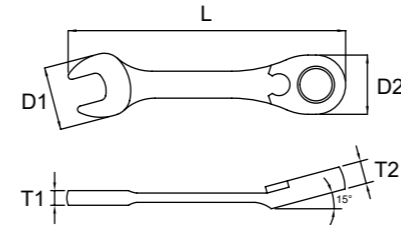

RATCHET WRENCH

STUBBY REVERSIBLE RATCHET WRENCH