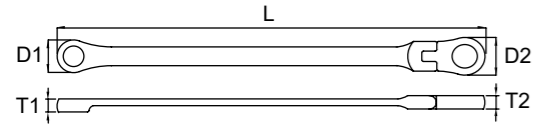

RATCHET WRENCH

XL FLEXIBLE RATCHET WRENCH