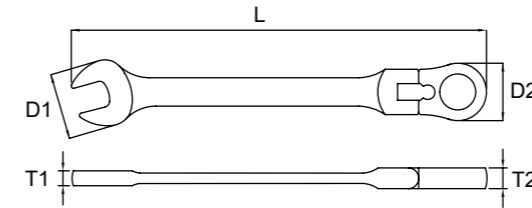

RATCHET WRENCH

FLEXIBLE REVERSIBLE RATCHET WRENCH