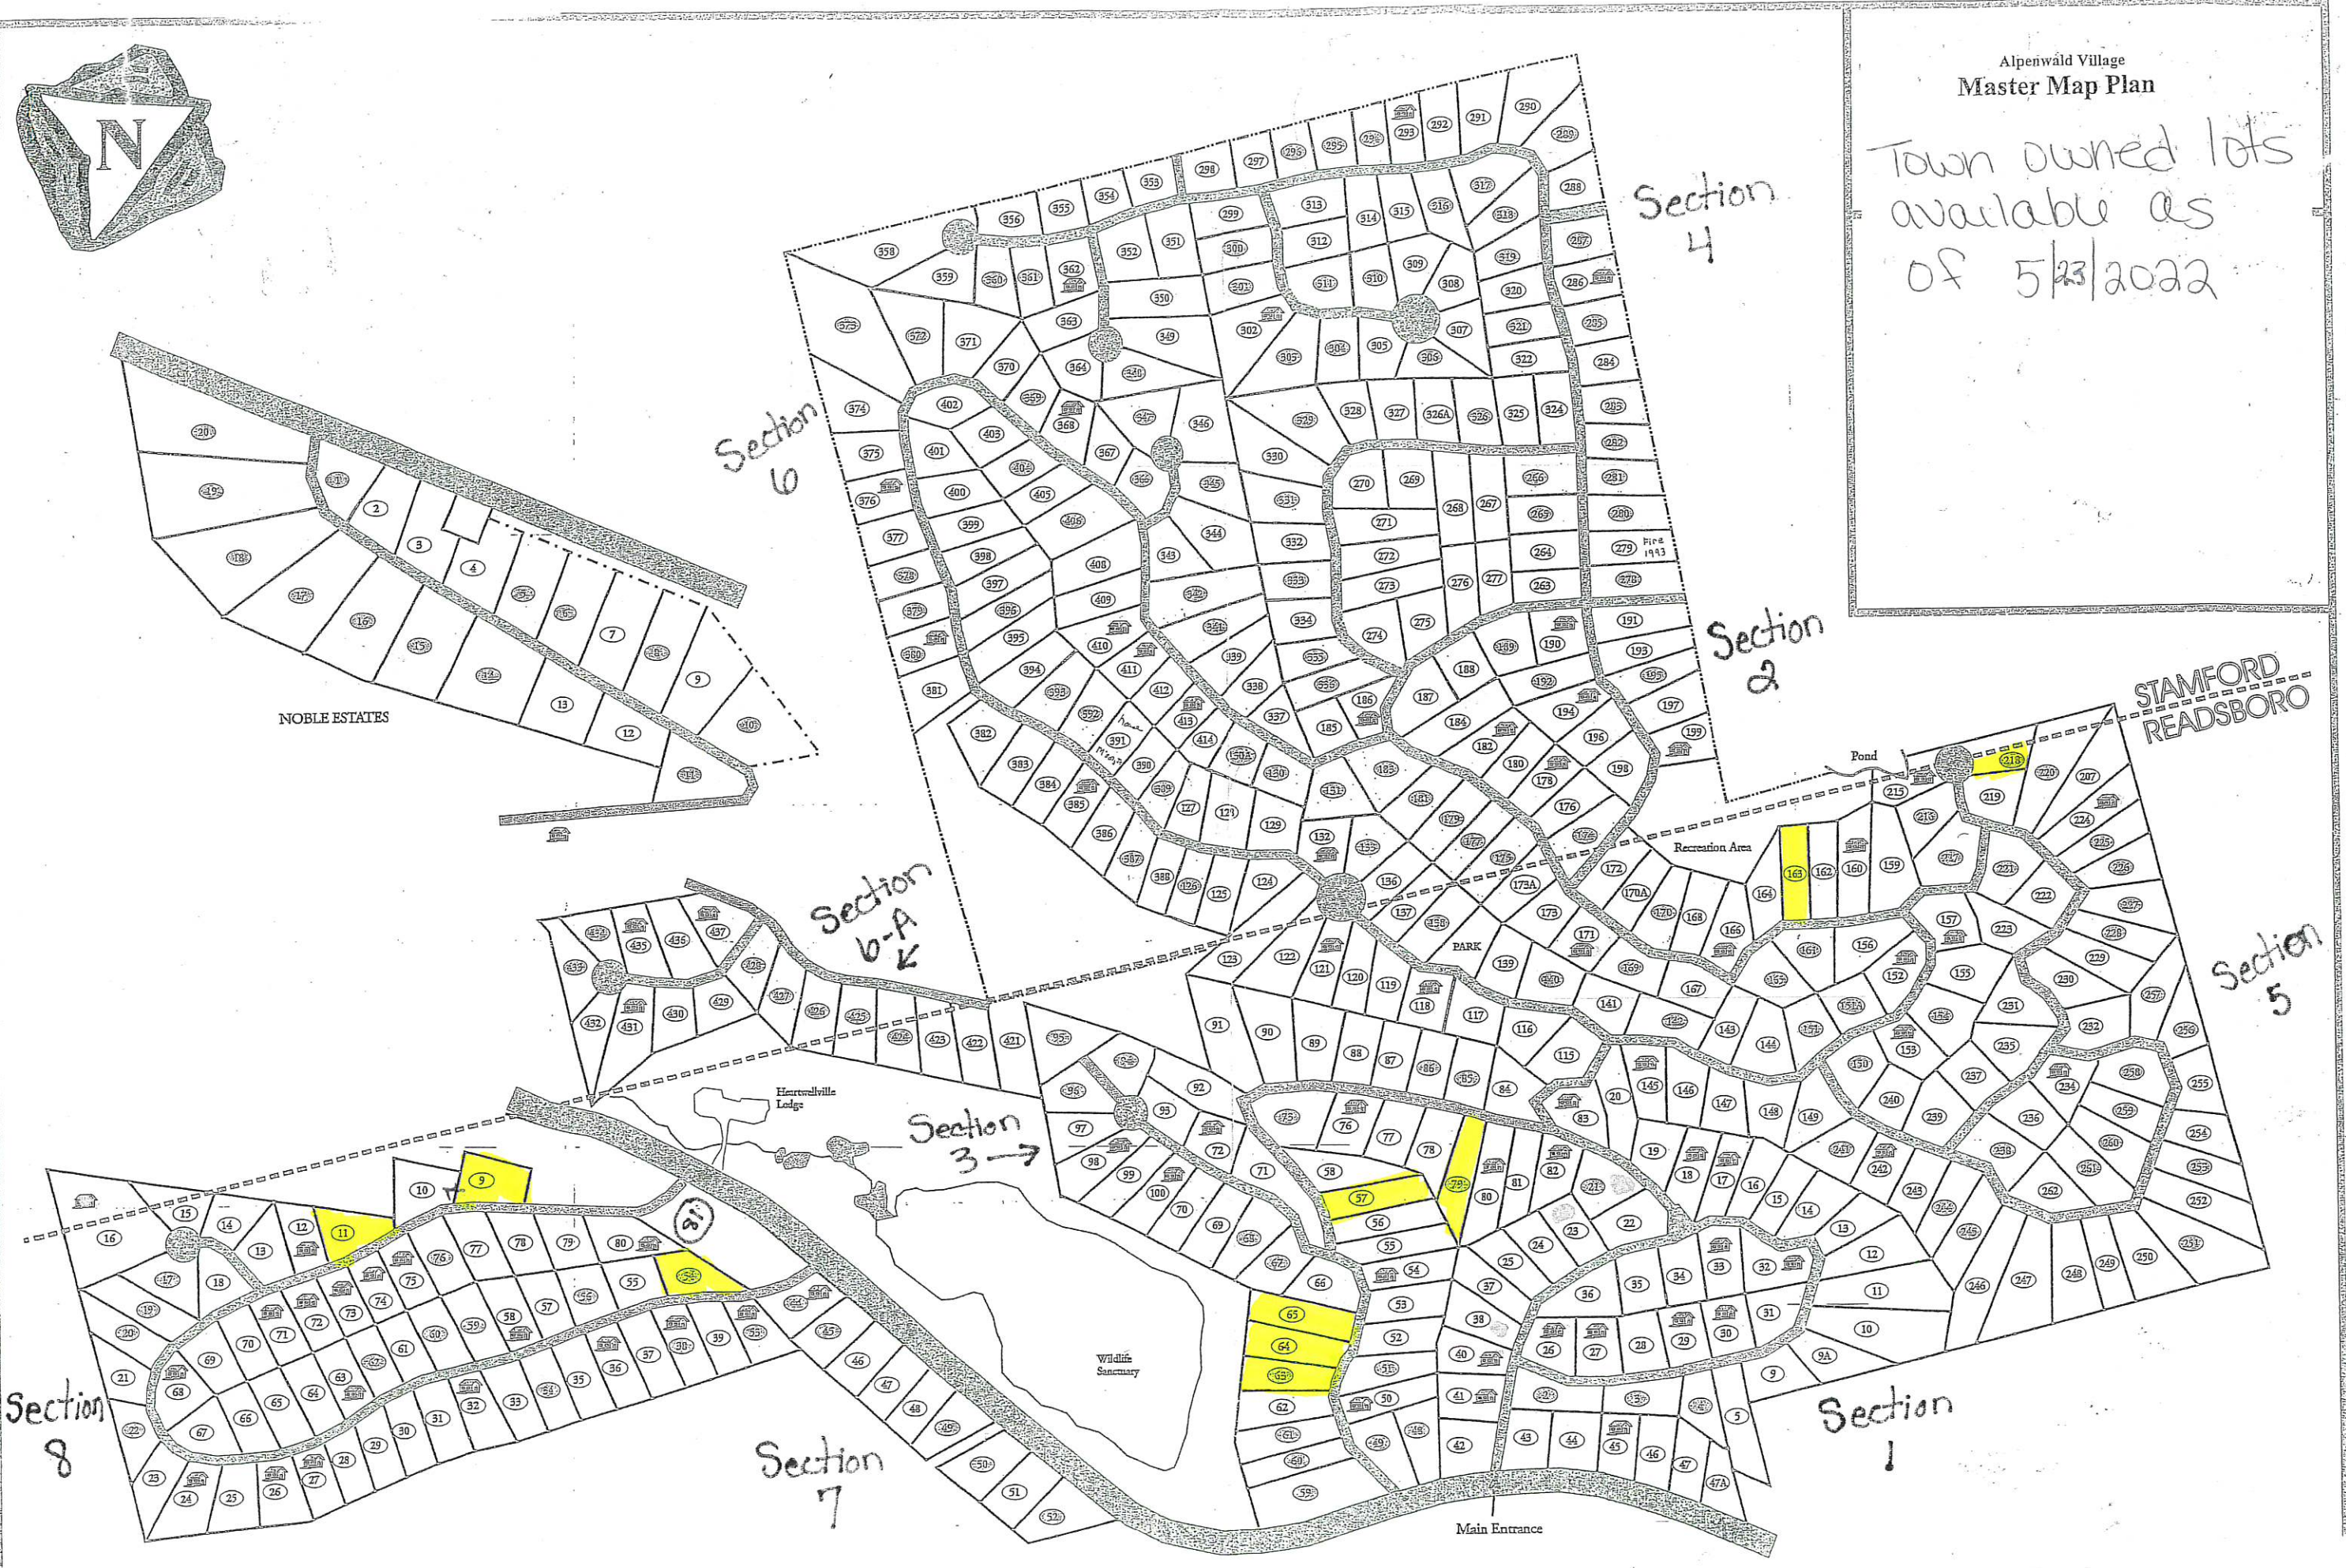

Alpenwald Village  
Master Map Plan

Town owned lots  
available as  
of 5/23/2022

Section 8

NOBLE ESTATES

Section 6

Section 6-A

Section 3

Section 7

Section 4

Section 2

Section 5

STAMFORD  
READSBORO

Section 1

Main Entrance

Wildlife Sanctuary

Heronville Lodge

Recreation Area

Pond

PARK