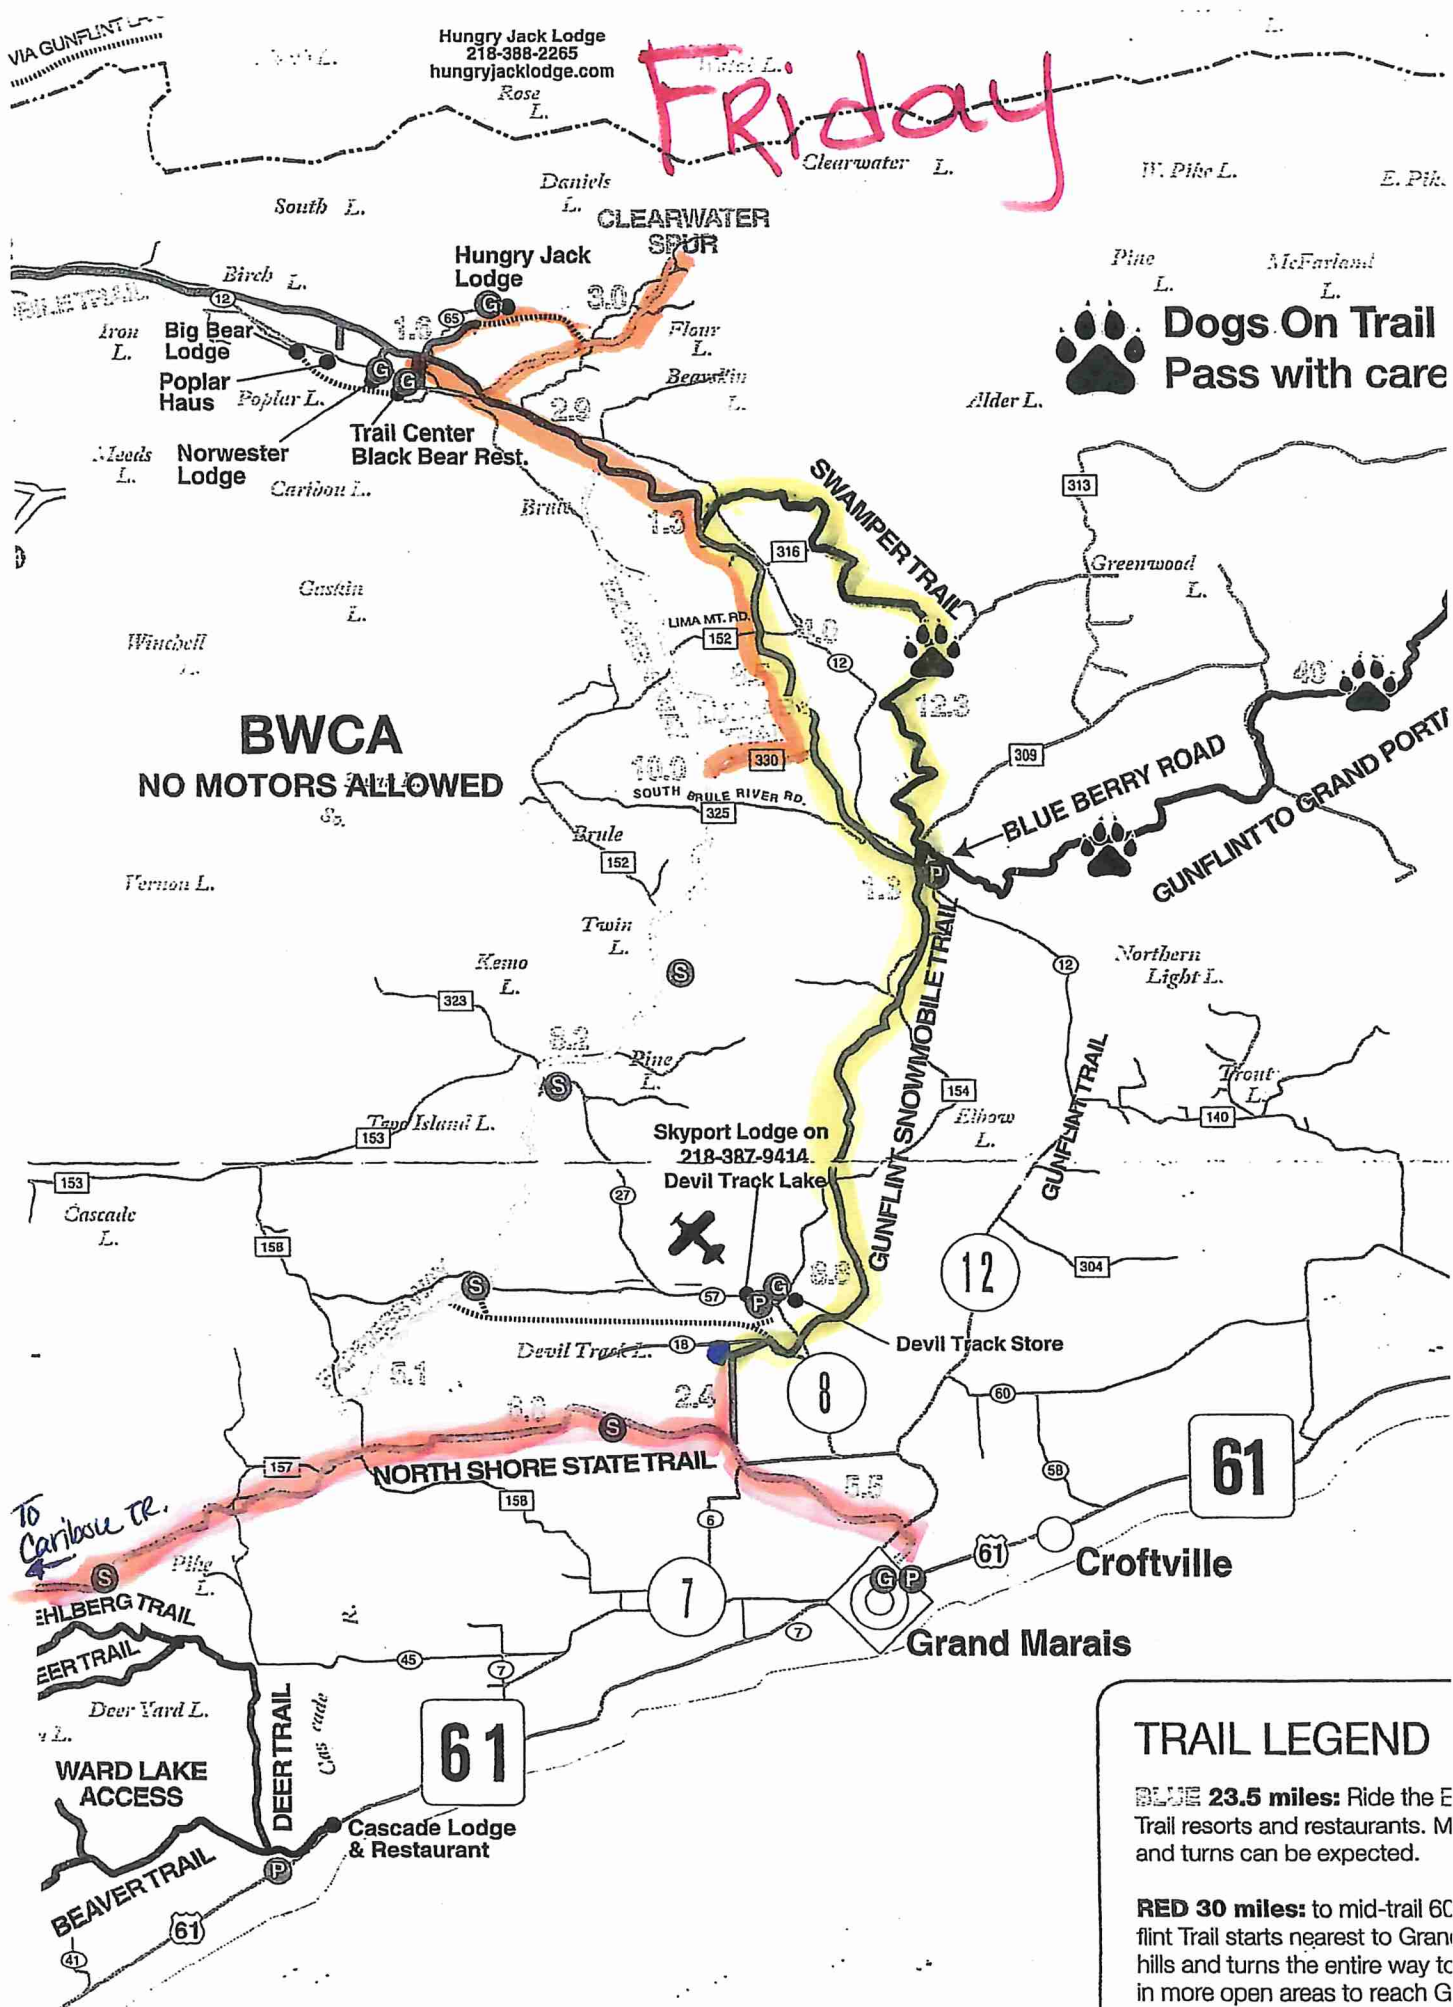

Monday

Dogs On Trail
Pass with care

BWCA
NO MOTORS ALLOWED

TRAIL LEGEND

BLUE 23.5 miles: Ride the Expressway Trail resorts and restaurants. Much of the trail and turns can be expected.

RED 30 miles: to mid-trail 60 miles to trails. flint Trail starts nearest to Grand Marais and is hills and turns the entire way to the mid Gunflint in more open areas to reach Gunflint Lake for miles to trails end.

Thursday

**Dogs On Trail
Pass with care**

**BWCA
NO MOTORS ALLOWED**

TRAIL LEGEND

BLUE 23.5 miles: Ride the Expressway Trail resorts and restaurants. Much of the trail and turns can be expected.

RED 30 miles: to mid-trail 60 miles to trails flint Trail starts nearest to Grand Marais and it hills and turns the entire way to the mid Gunflint in more open areas to reach Gunflint Lake for miles to trails end.

BLUE 23.5 miles: Ride the E Trail resorts and restaurants. M and turns can be expected.

RED 30 miles: to mid-trail 6C flint Trail starts nearest to Grand hills and turns the entire way to in more open areas to reach G miles to trails end.

Saturday

Dogs On Trail
Pass with care

BWCA
NO MOTORS ALLOWED

TRAIL LEGEND

BLUE 23.5 miles: Ride the Expressway Trail resorts and restaurants. Much of the trail and turns can be expected.

RED 30 miles: to mid-trail 60 miles to trail flint Trail starts nearest to Grand Marais and hills and turns the entire way to the mid Gur in more open areas to reach Gunflint Lake 6 miles to trails end.