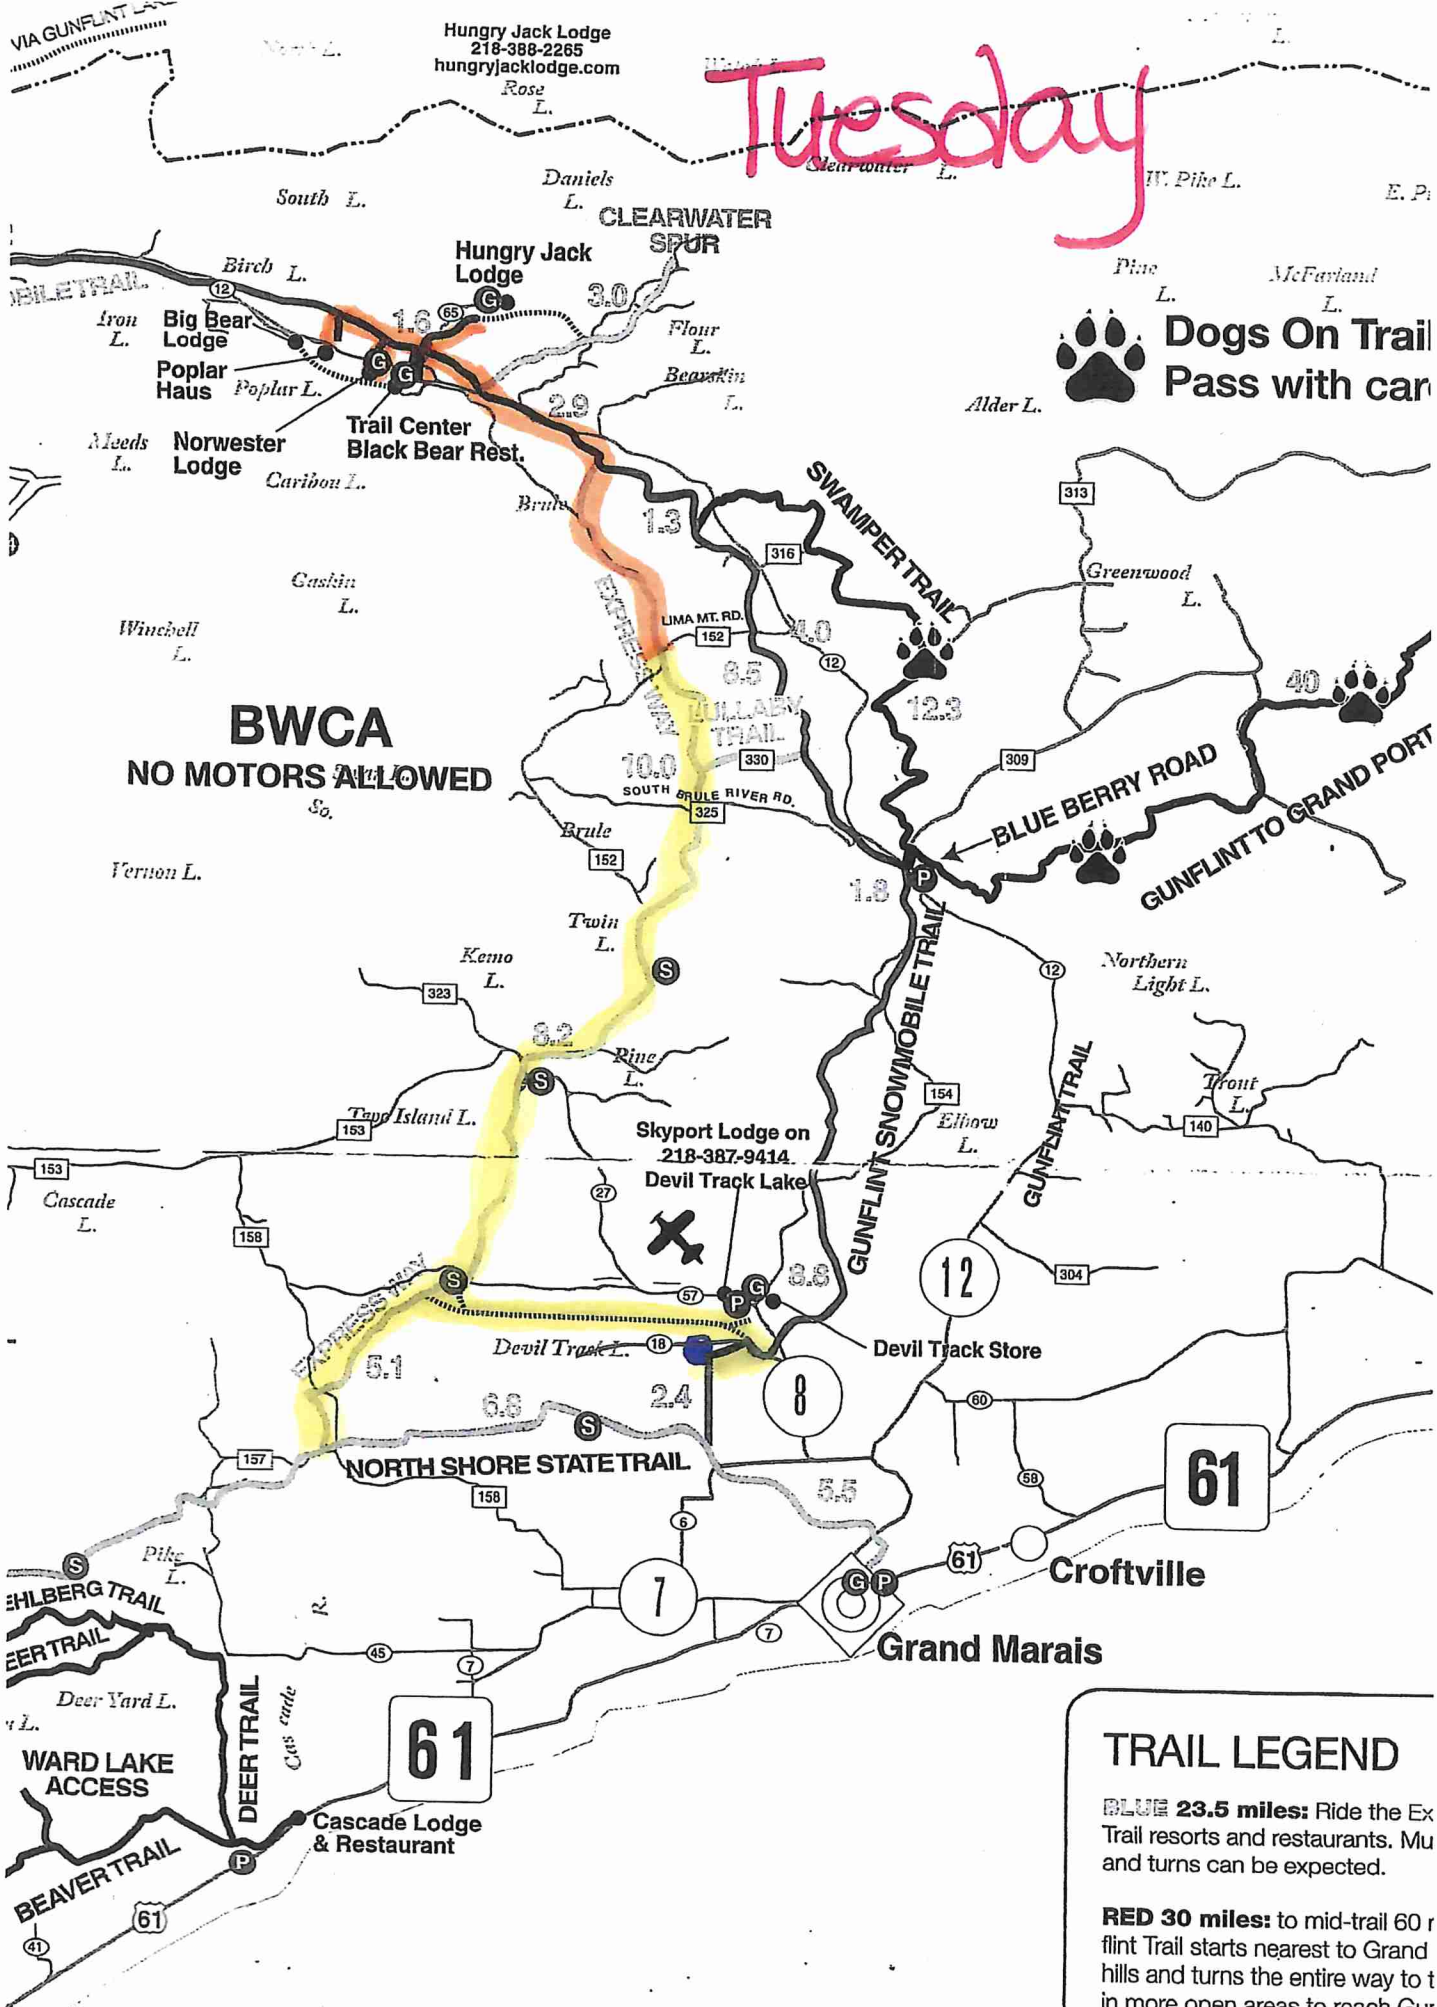

Monday

Dogs On Trail
Pass with care

BWCA
NO MOTORS ALLOWED

TRAIL LEGEND

BLUE 23.5 miles: Ride the Expressway Trail resorts and restaurants. Much of the trail and turns can be expected.

RED 30 miles: to mid-trail 60 miles to trails. flint Trail starts nearest to Grand Marais and is hills and turns the entire way to the mid Gunflint in more open areas to reach Gunflint Lake for miles to trails end.

Tuesday

Dogs On Trail Pass with car

BWCA NO MOTORS ALLOWED

TRAIL LEGEND

BLUE 23.5 miles: Ride the Ex Trail resorts and restaurants. Mu and turns can be expected.

RED 30 miles: to mid-trail 60 r flint Trail starts nearest to Grand hills and turns the entire way to t in more open areas to reach Gur miles to trails end.

Thursday

**Dogs On Trail
Pass with care**

**BWCA
NO MOTORS ALLOWED**

TRAIL LEGEND

BLUE 23.5 miles: Ride the Expressway Trail resorts and restaurants. Much of the trail and turns can be expected.

RED 30 miles: to mid-trail 60 miles to trails flint Trail starts nearest to Grand Marais and it hills and turns the entire way to the mid Gunflint in more open areas to reach Gunflint Lake for miles to trails end.

Saturday

Dogs On Trail
Pass with care

BWCA
NO MOTORS ALLOWED

TRAIL LEGEND

BLUE 23.5 miles: Ride the Expressway Trail resorts and restaurants. Much of the trail and turns can be expected.

RED 30 miles: to mid-trail 60 miles to trail flint Trail starts nearest to Grand Marais and hills and turns the entire way to the mid Gur in more open areas to reach Gunflint Lake 6 miles to trails end.