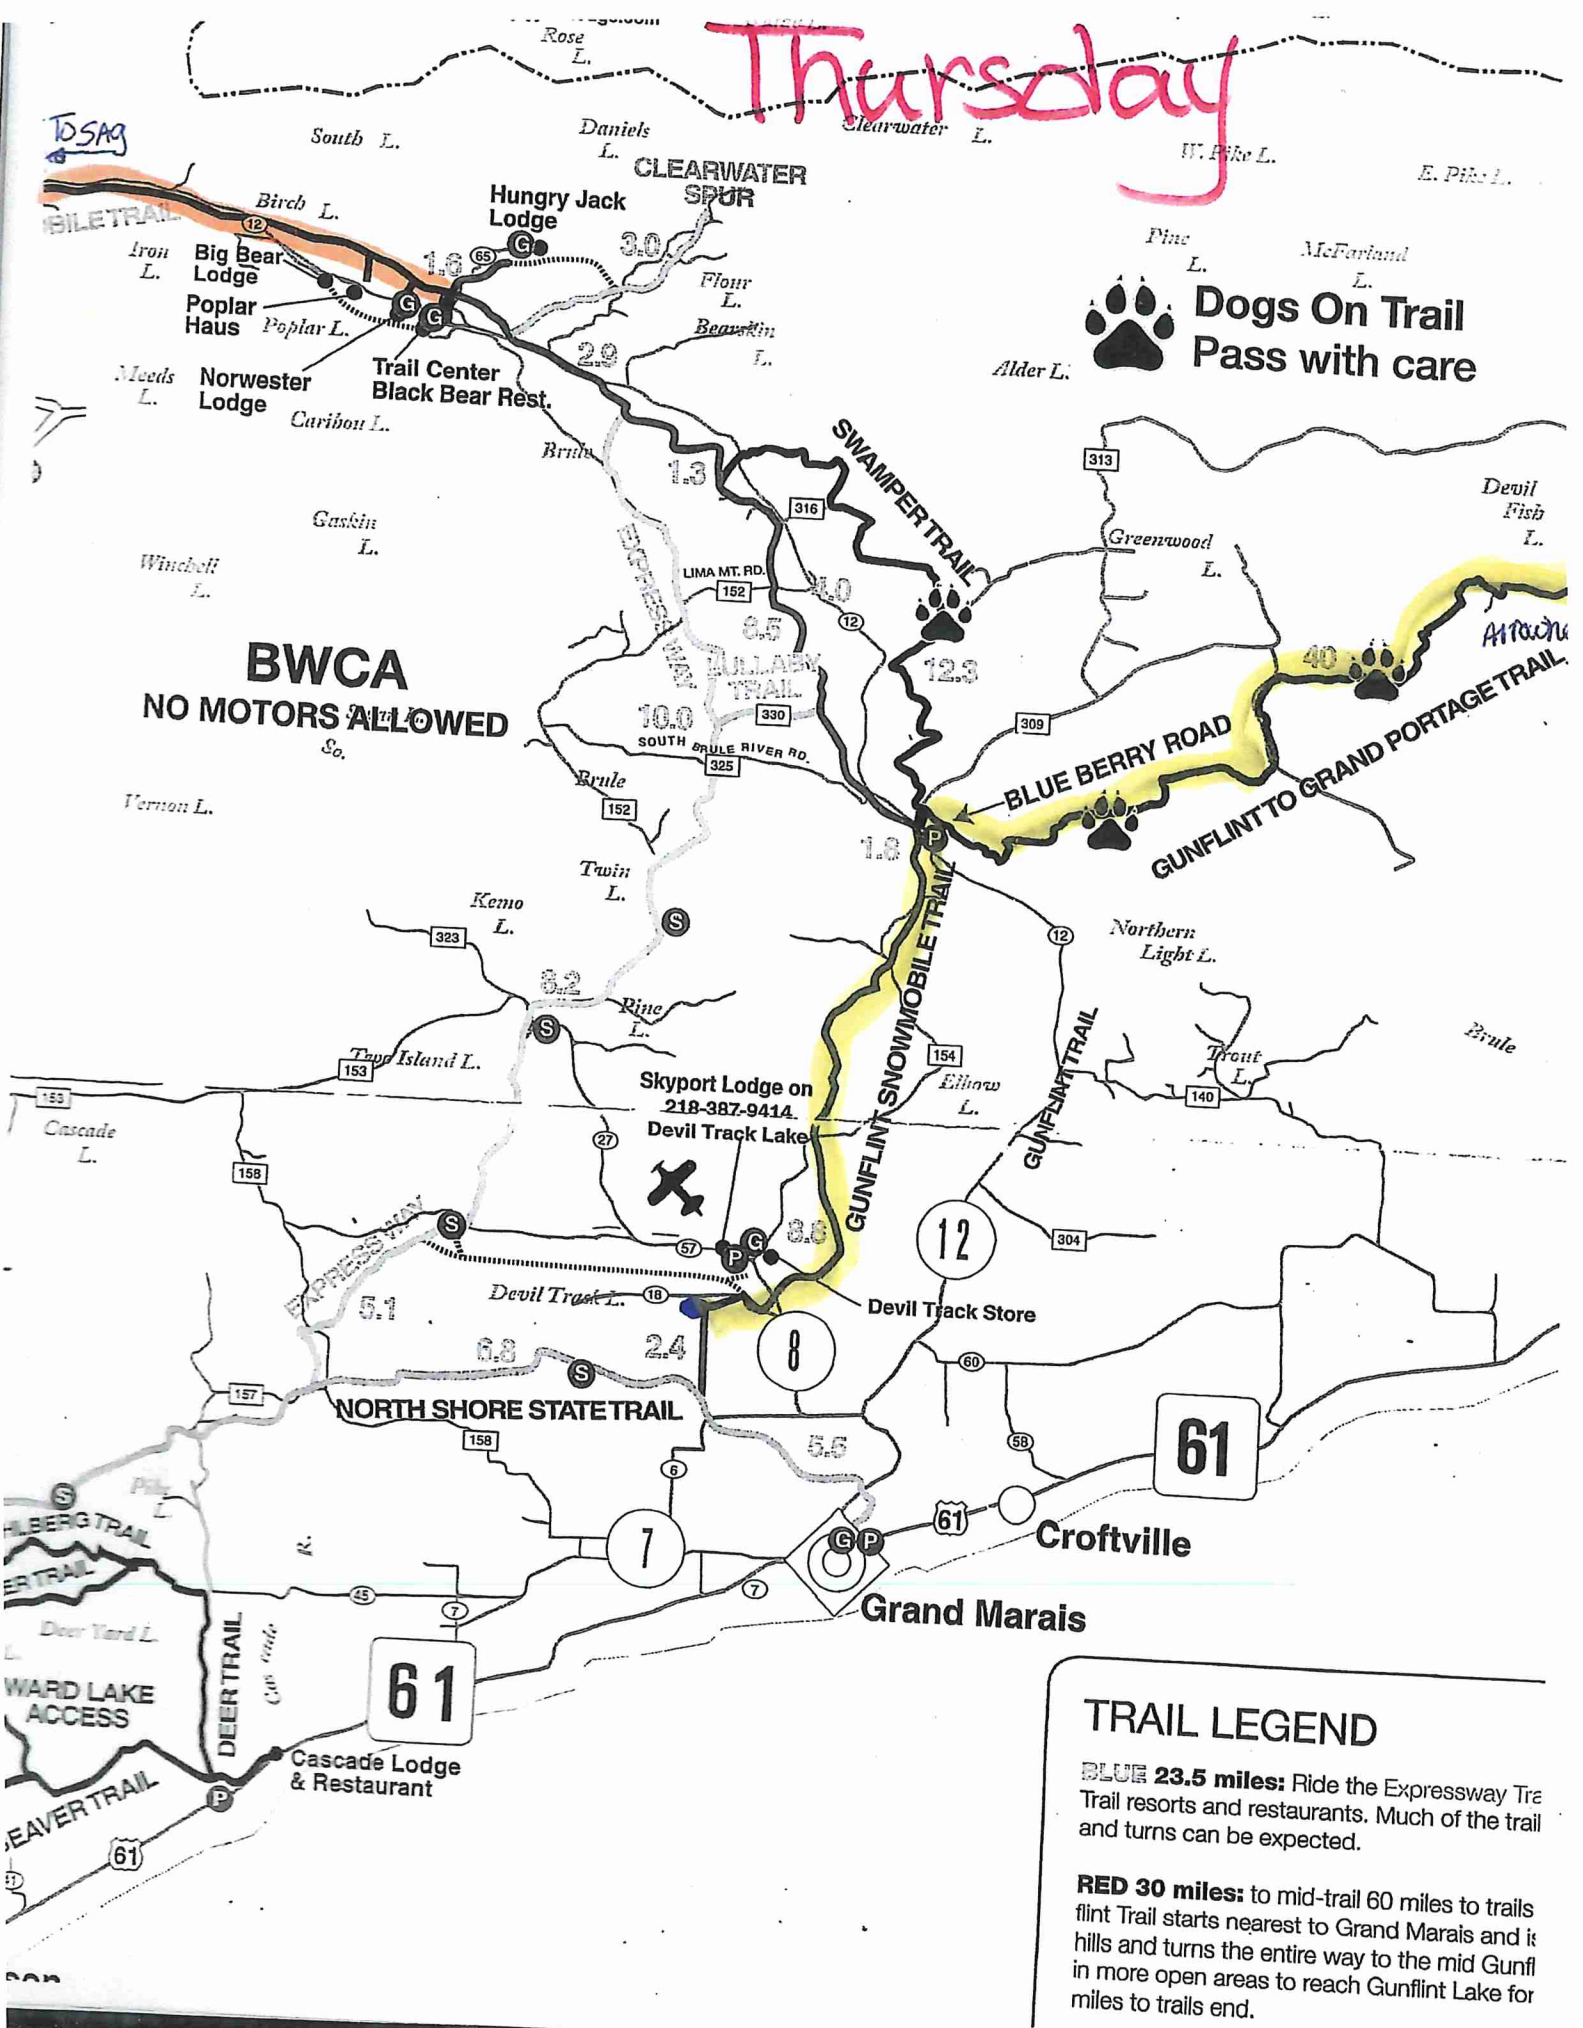

Monday

Dogs On Trail
Pass with care

BWCA
NO MOTORS ALLOWED

TRAIL LEGEND

BLUE 23.5 miles: Ride the Expressway Trail resorts and restaurants. Much of the trail and turns can be expected.

RED 30 miles: to mid-trail 60 miles to trails. flint Trail starts nearest to Grand Marais and is hills and turns the entire way to the mid Gunflint in more open areas to reach Gunflint Lake for miles to trails end.

Tuesday

Dogs On Trail Pass with car

BWCA NO MOTORS ALLOWED

TRAIL LEGEND

BLUE 23.5 miles: Ride the Ex Trail resorts and restaurants. Mu and turns can be expected.

RED 30 miles: to mid-trail 60 r flint Trail starts nearest to Grand hills and turns the entire way to t in more open areas to reach Gur miles to trails end.

Thursday

**Dogs On Trail
Pass with care**

**BWCA
NO MOTORS ALLOWED**

TRAIL LEGEND

BLUE 23.5 miles: Ride the Expressway Trail resorts and restaurants. Much of the trail and turns can be expected.

RED 30 miles: to mid-trail 60 miles to trails flint Trail starts nearest to Grand Marais and it hills and turns the entire way to the mid Gunflint in more open areas to reach Gunflint Lake for miles to trails end.

Saturday

Dogs On Trail
Pass with care

BWCA
NO MOTORS ALLOWED

TRAIL LEGEND

BLUE 23.5 miles: Ride the Expressway Trail resorts and restaurants. Much of the trail and turns can be expected.

RED 30 miles: to mid-trail 60 miles to trail flint Trail starts nearest to Grand Marais and hills and turns the entire way to the mid Gur in more open areas to reach Gunflint Lake 6 miles to trails end.