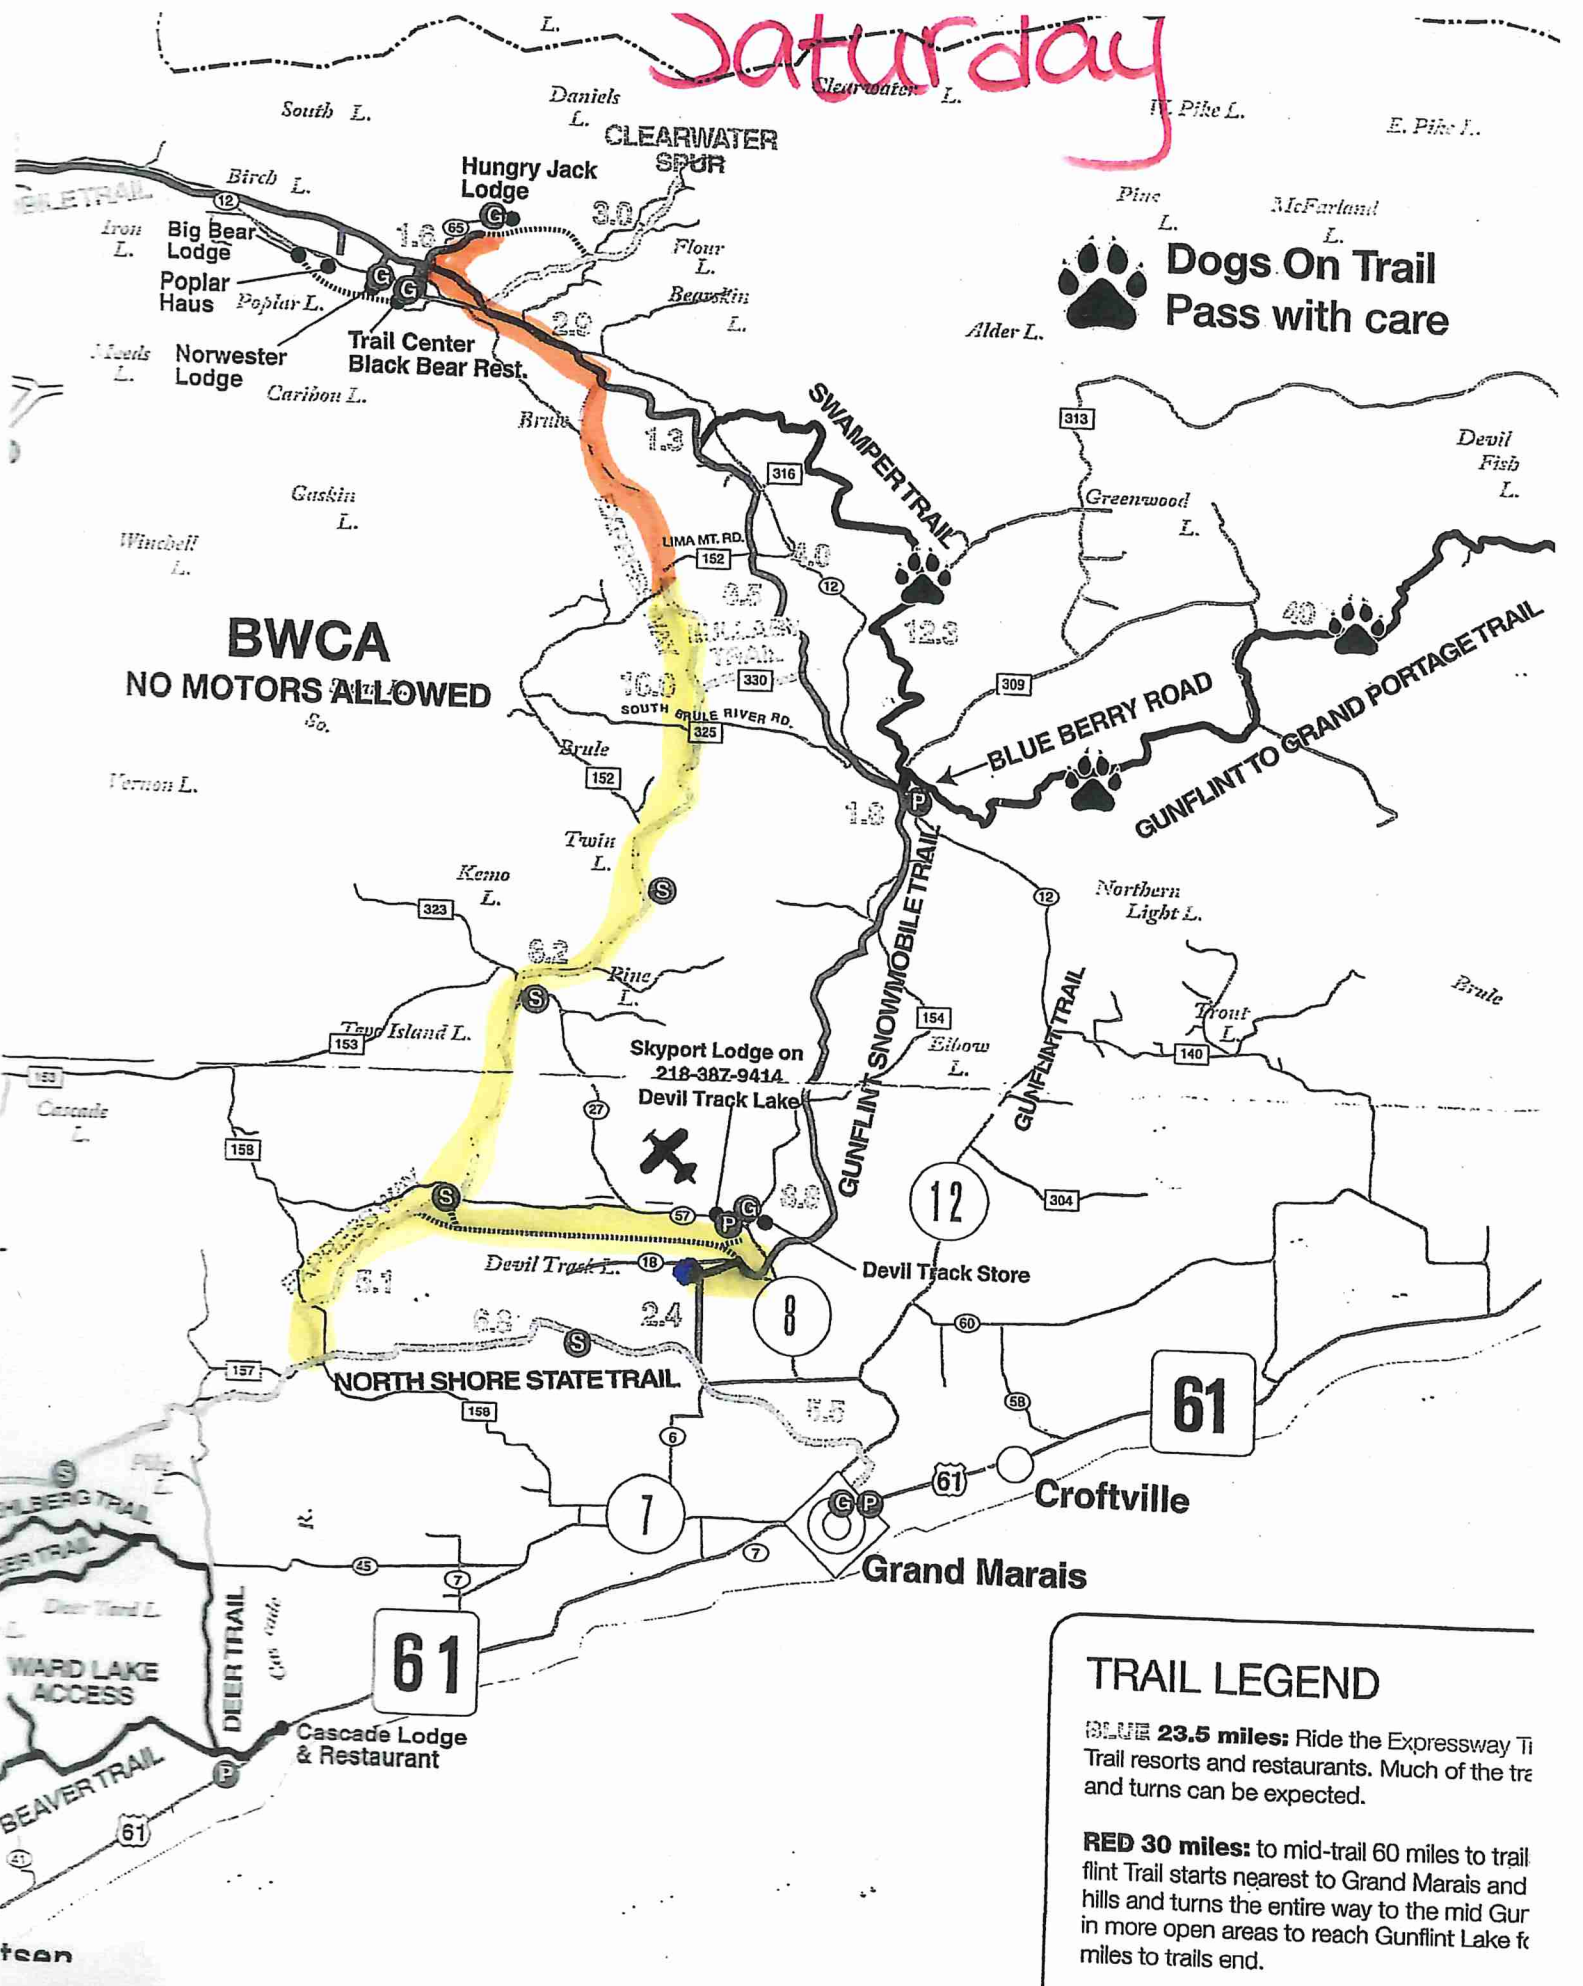

Monday

Dogs On Trail
Pass with care

BWCA
NO MOTORS ALLOWED

TRAIL LEGEND

BLUE 23.5 miles: Ride the Expressway Trail resorts and restaurants. Much of the trail and turns can be expected.

RED 30 miles: to mid-trail 60 miles to trails. flint Trail starts nearest to Grand Marais and is hills and turns the entire way to the mid Gunflint in more open areas to reach Gunflint Lake for miles to trails end.

Thursday

**Dogs On Trail
Pass with care**

**BWCA
NO MOTORS ALLOWED**

TRAIL LEGEND

BLUE 23.5 miles: Ride the Expressway Trail resorts and restaurants. Much of the trail and turns can be expected.

RED 30 miles: to mid-trail 60 miles to trails flint Trail starts nearest to Grand Marais and it hills and turns the entire way to the mid Gunflint in more open areas to reach Gunflint Lake for miles to trails end.

BLUE 23.5 miles: Ride the E Trail resorts and restaurants. M and turns can be expected.

RED 30 miles: to mid-trail 6C flint Trail starts nearest to Grand hills and turns the entire way to in more open areas to reach G miles to trails end.

Saturday

Dogs On Trail
Pass with care

BWCA
NO MOTORS ALLOWED

TRAIL LEGEND

BLUE 23.5 miles: Ride the Expressway Trail resorts and restaurants. Much of the trail and turns can be expected.

RED 30 miles: to mid-trail 60 miles to trail flint Trail starts nearest to Grand Marais and hills and turns the entire way to the mid Gur in more open areas to reach Gunflint Lake 6 miles to trails end.