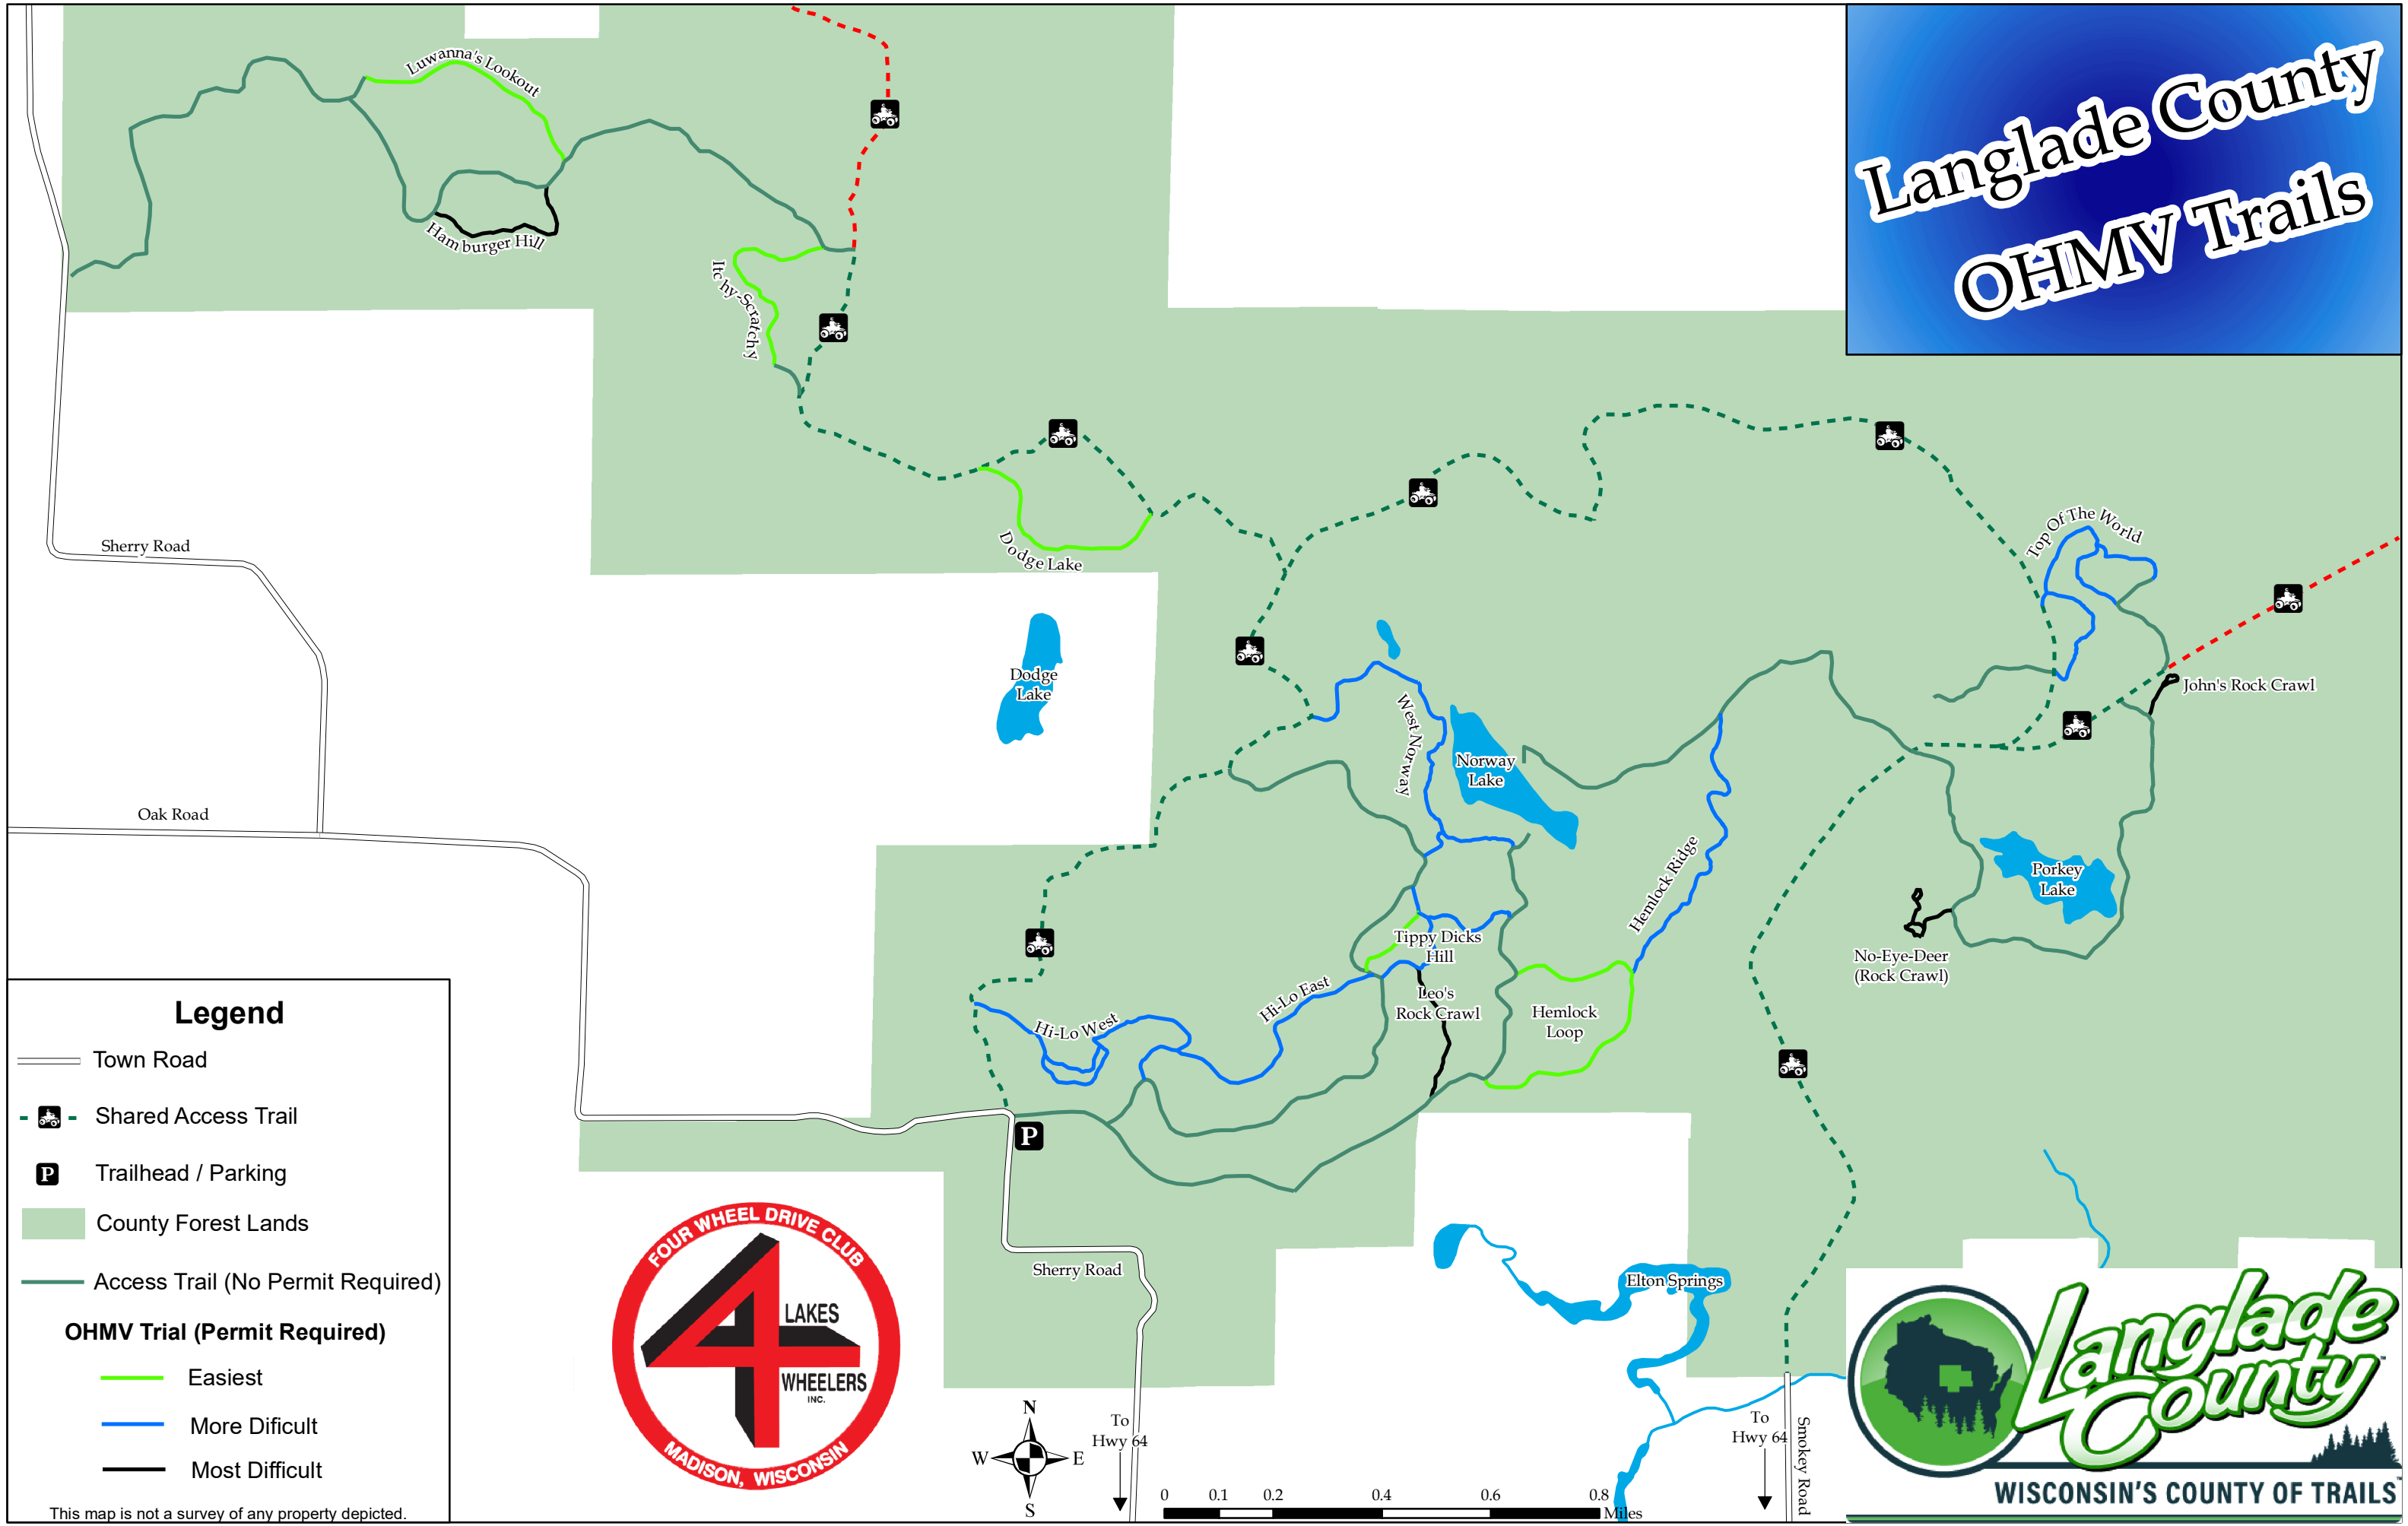

Langlade County OHMV Trails

Legend

- Town Road
- Shared Access Trail
- Trailhead / Parking
- County Forest Lands
- Access Trail (No Permit Required)
- OHMV Trial (Permit Required)**
 - Easiest
 - More Difficult
 - Most Difficult

This map is not a survey of any property depicted.