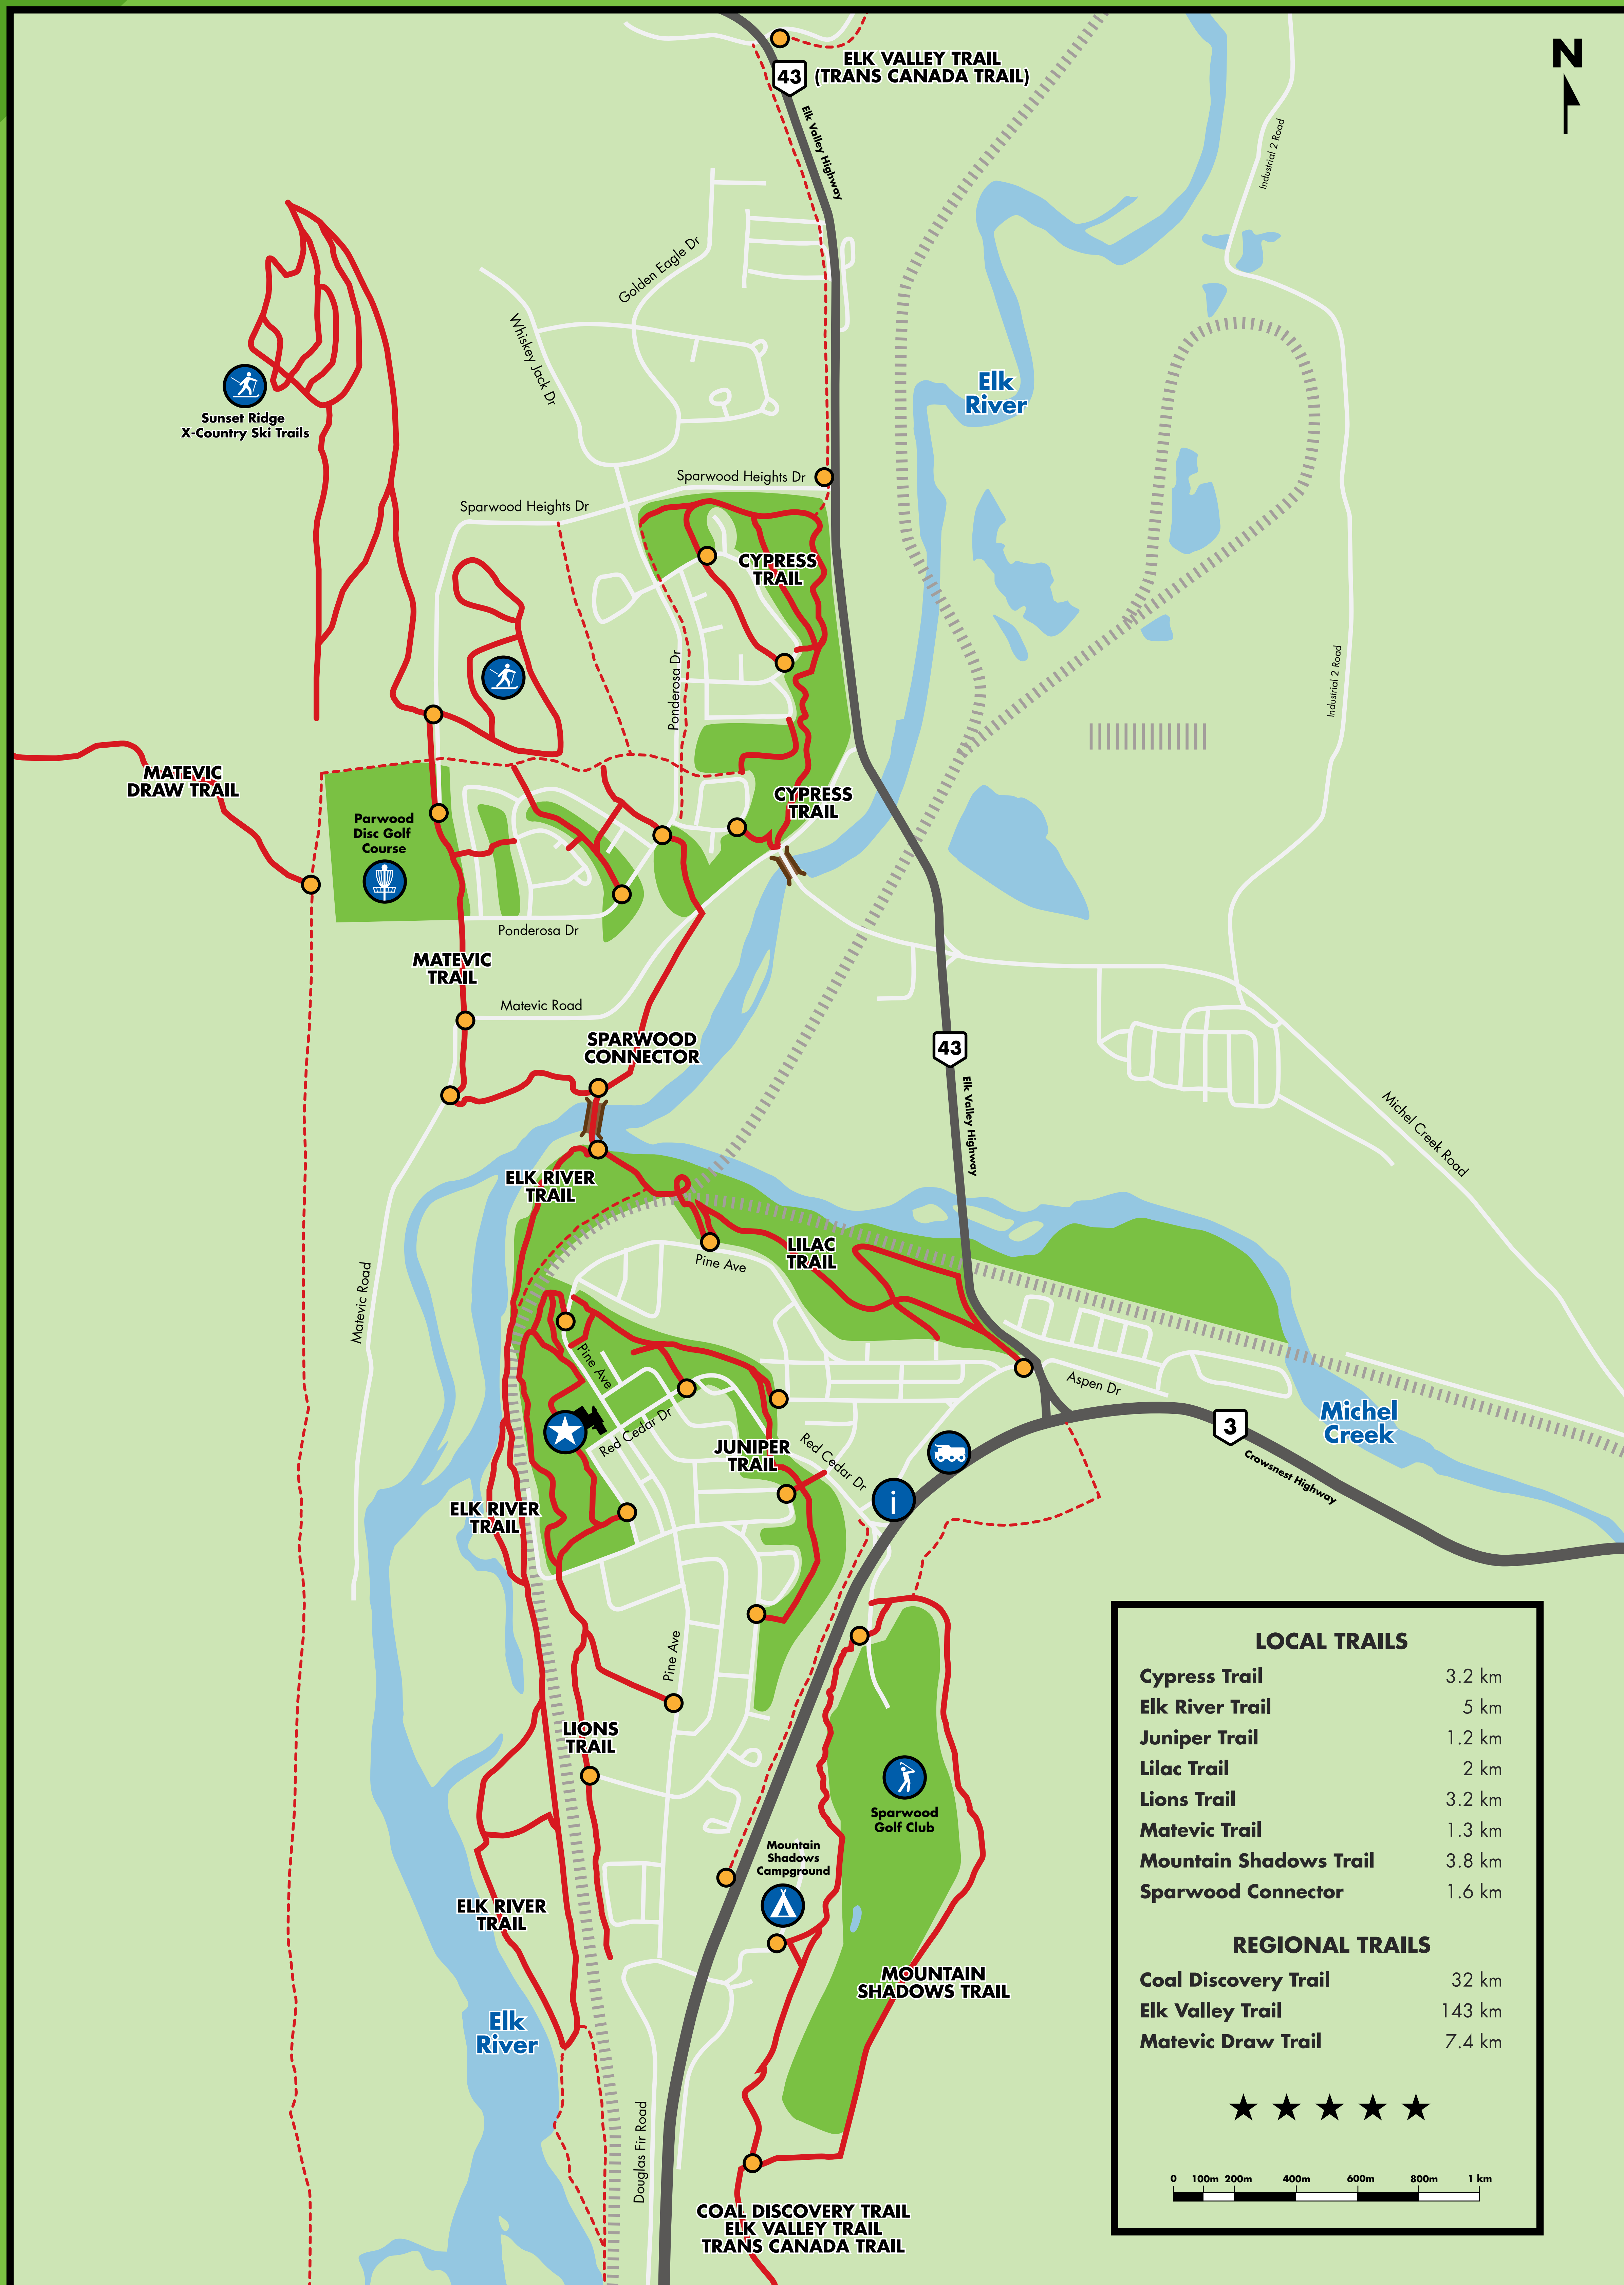

# Sparwood Trail Map

**NON-MOTORIZED / NON-EQUESTRIAN  
USE ONLY**

## LEGEND

- Sparwood Leisure Complex
- Visitor Info Centre
- Titan Truck
- Camping
- Trail
- Future Trail
- Trailhead

## Welcome to the Sparwood Trail System!

These trails are for all to enjoy.  
Whether on bike, running or walking, please follow these rules of etiquette.

- ★ These trails are for **non-motorized** and **non-equestrian** use only.
- ★ While these trails are designed for all abilities, be aware of changes in grade, trail surface, natural features or presence of technical trail features. **Use at your own risk.**
- ★ **Respect wildlife.** Unannounced approaches and sudden movements startle animals. This can be dangerous for you, others and the animals. Make noise and be alert at all times.
- ★ Clean up after your **pets**, keep them on a leash and be in control of them at all times.
- ★ **Share the trail.** Take care while passing others, slow down on crowded trails and be prepared to stop if necessary. Yield to hikers/walkers.
- ★ **Respect the environment.** Stay on the trail, going off-trail will damage the ecosystem. Leave no trash, take out all litter.
- ★ Respect **closed trails** as they are closed for your safety and for environmental reasons.
- ★ When heading out on any trail, **prepare** according to the weather, terrain and activity. Tell someone about your route and how long you will be. If possible, carry a mobile phone.
- ★ Watch for **fallen trees** or new **hazards**. Report all hazards to 250.425.6271.

**SPARWOOD**

Visit [www.sparwood.ca](http://www.sparwood.ca)  
for more information on  
Sparwood's trails.

LOCAL TRAILS	
Cypress Trail	3.2 km
Elk River Trail	5 km
Juniper Trail	1.2 km
Lilac Trail	2 km
Lions Trail	3.2 km
Matic Trail	1.3 km
Mountain Shadows Trail	3.8 km
Sparwood Connector	1.6 km
REGIONAL TRAILS	
Coal Discovery Trail	32 km
Elk Valley Trail	143 km
Matic Draw Trail	7.4 km