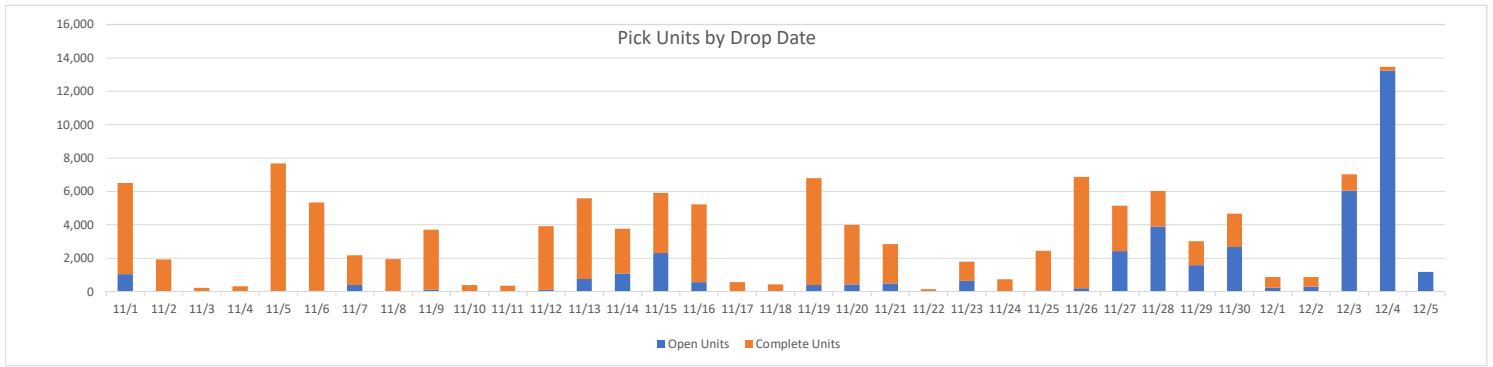

Distribution Center Metrics

Pick Ticket Backlog

*Priority	Tickets	Lines	Units	Density	
				Ticket	Line
70	1,182	5,266	26,286	22.2	5.0
80	269	616	4,661	17.3	7.6
85	179	222	224	1.3	1.0
90	384	778	3,757	9.8	4.8
95	7	7	7	1.0	1.0
100	-	-	-	-	-
105	1,003	1,442	1,460	1.5	1.0
110	6	6	6	1.0	1.0
115	128	137	141	1.1	1.0
125	1	2	2	2.0	1.0
Total	3,159	8,476	36,544	11.6	4.3

- 125 overnight orders and second day due today
- 115 NOR99 orders due today
- 110 Regular orders with expedited shipping due today
- 105 standard shipping orders due today
- 100 EDI orders due today
- 95 NOR99 new orders
- 90 Regular orders due today
- 85 new orders
- 80 EDI new orders
- 70 All other