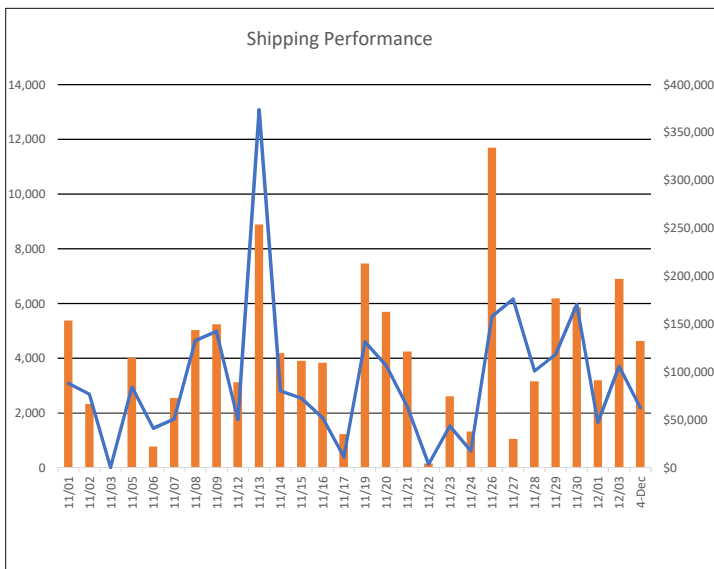

Distribution Center Metrics

Pick Ticket Backlog

*Priority	Tickets	Lines	Units	Density	
				Ticket	Line
70	1,182	5,266	26,286	22.2	5.0
80	269	616	4,661	17.3	7.6
85	179	222	224	1.3	1.0
90	384	778	3,757	9.8	4.8
95	7	7	7	1.0	1.0
100	-	-	-	-	-
105	1,003	1,442	1,460	1.5	1.0
110	6	6	6	1.0	1.0
115	128	137	141	1.1	1.0
125	1	2	2	2.0	1.0
Total	3,159	8,476	36,544	11.6	4.3

- 125 overnight orders and second day due today
- 115 NOR99 orders due today
- 110 Regular orders with expedited shipping due today
- 105 standard shipping orders due today
- 100 EDI orders due today
- 95 NOR99 new orders
- 90 Regular orders due today
- 85 new orders
- 80 EDI new orders
- 70 All other