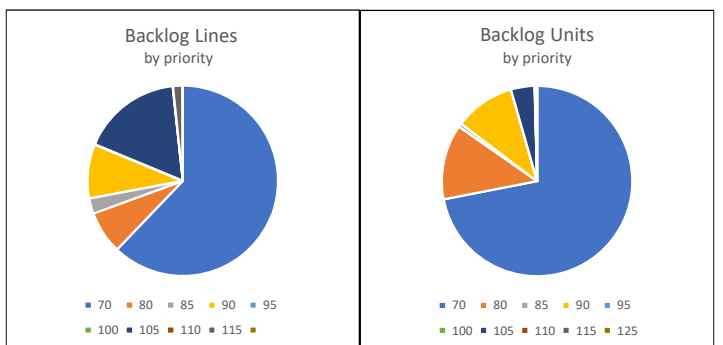

Distribution Center Metrics

Pick Ticket Backlog

*Priority	Tickets	Lines	Units	Density	
				Ticket	Line
70	1,182	5,266	26,286	22.2	5.0
80	269	616	4,661	17.3	7.6
85	179	222	224	1.3	1.0
90	384	778	3,757	9.8	4.8
95	7	7	7	1.0	1.0
100	-	-	-	-	-
105	1,003	1,442	1,460	1.5	1.0
110	6	6	6	1.0	1.0
115	128	137	141	1.1	1.0
125	1	2	2	2.0	1.0
Total	3,159	8,476	36,544	11.6	4.3