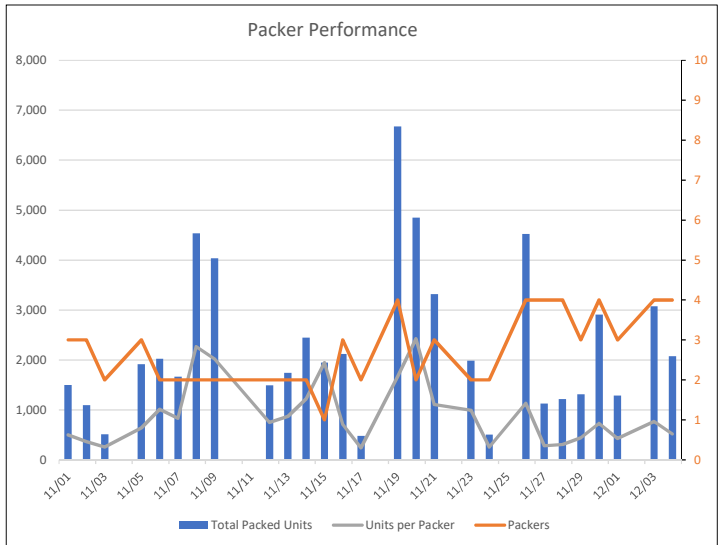

Distribution Center Metrics

Pick Ticket Backlog

*Priority	Tickets	Lines	Units	Density	
				Ticket	Line
70	1,182	5,266	26,286	22.2	5.0
80	269	616	4,661	17.3	7.6
85	179	222	224	1.3	1.0
90	384	778	3,757	9.8	4.8
95	7	7	7	1.0	1.0
100	-	-	-	-	-
105	1,003	1,442	1,460	1.5	1.0
110	6	6	6	1.0	1.0
115	128	137	141	1.1	1.0
125	1	2	2	2.0	1.0
Total	3,159	8,476	36,544	11.6	4.3