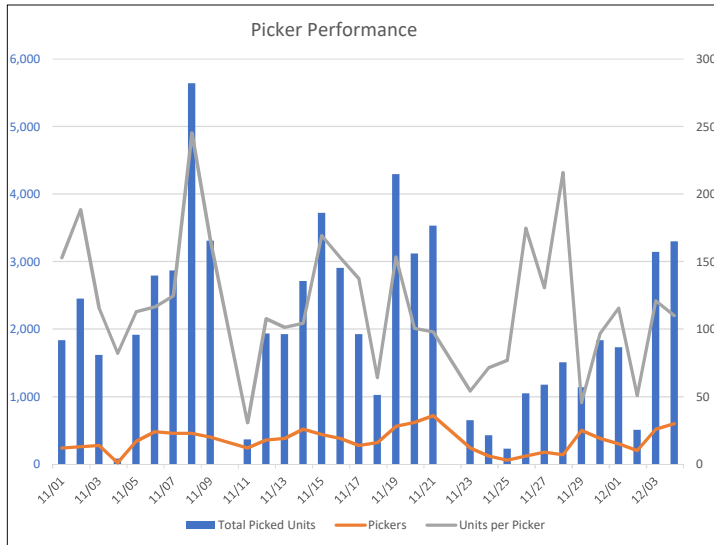

Distribution Center Metrics

Pick Ticket Backlog

*Priority	Tickets	Lines	Units	Density	
				Ticket	Line
70	1,182	5,266	26,286	22.2	5.0
80	269	616	4,661	17.3	7.6
85	179	222	224	1.3	1.0
90	384	778	3,757	9.8	4.8
95	7	7	7	1.0	1.0
100	-	-	-	-	-
105	1,003	1,442	1,460	1.5	1.0
110	6	6	6	1.0	1.0
115	128	137	141	1.1	1.0
125	1	2	2	2.0	1.0
Total	3,159	8,476	36,544	11.6	4.3