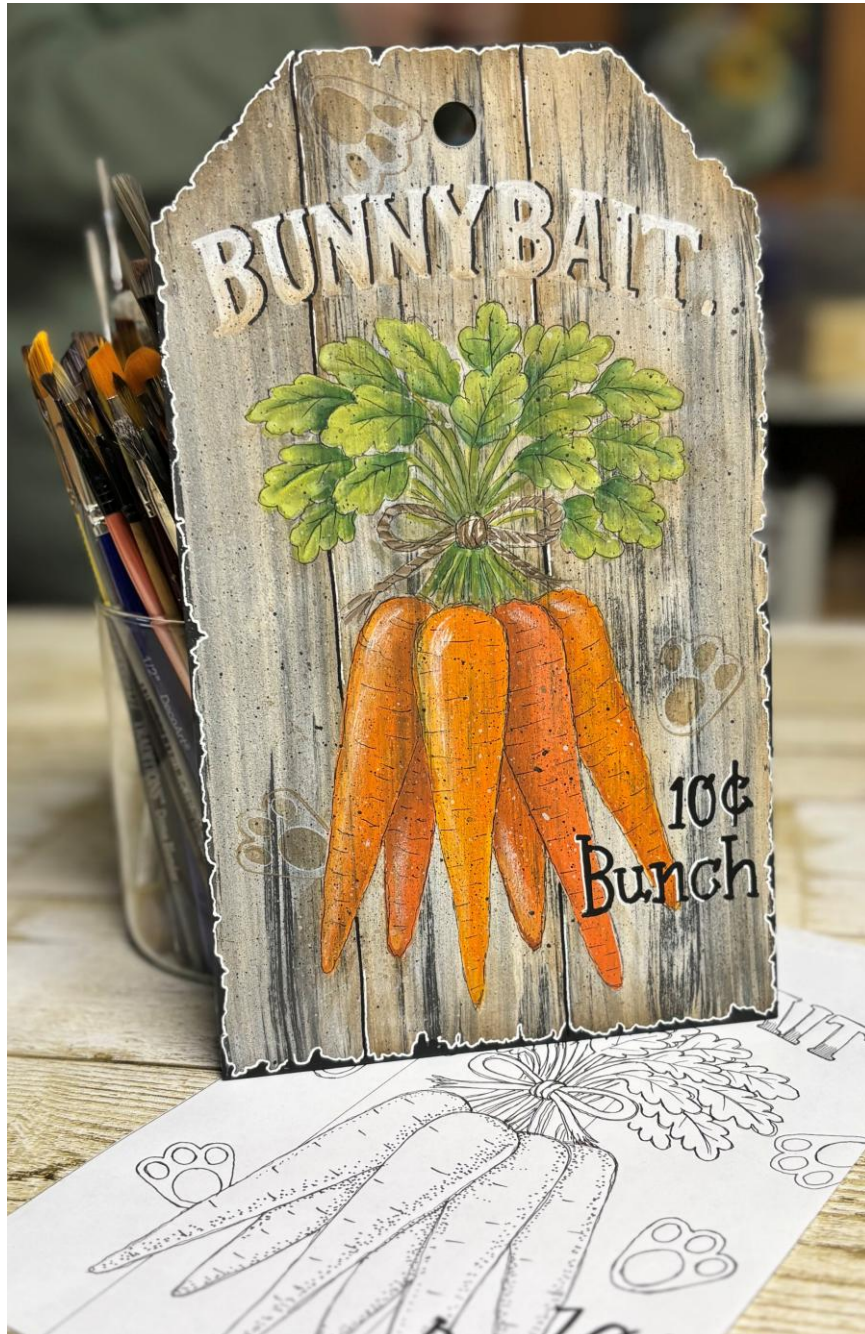

Bunny Bait

PRINTABLE

Suggested Color Palette:

Warm White, Asphaltum, Lamp Black, Avocado Toast, Black Forest Green, Margarita, Warm Sunset, Canyon Orange, Red Spice. Black and White Gel Pens

BUNNY BAIT

10¢
Bunch