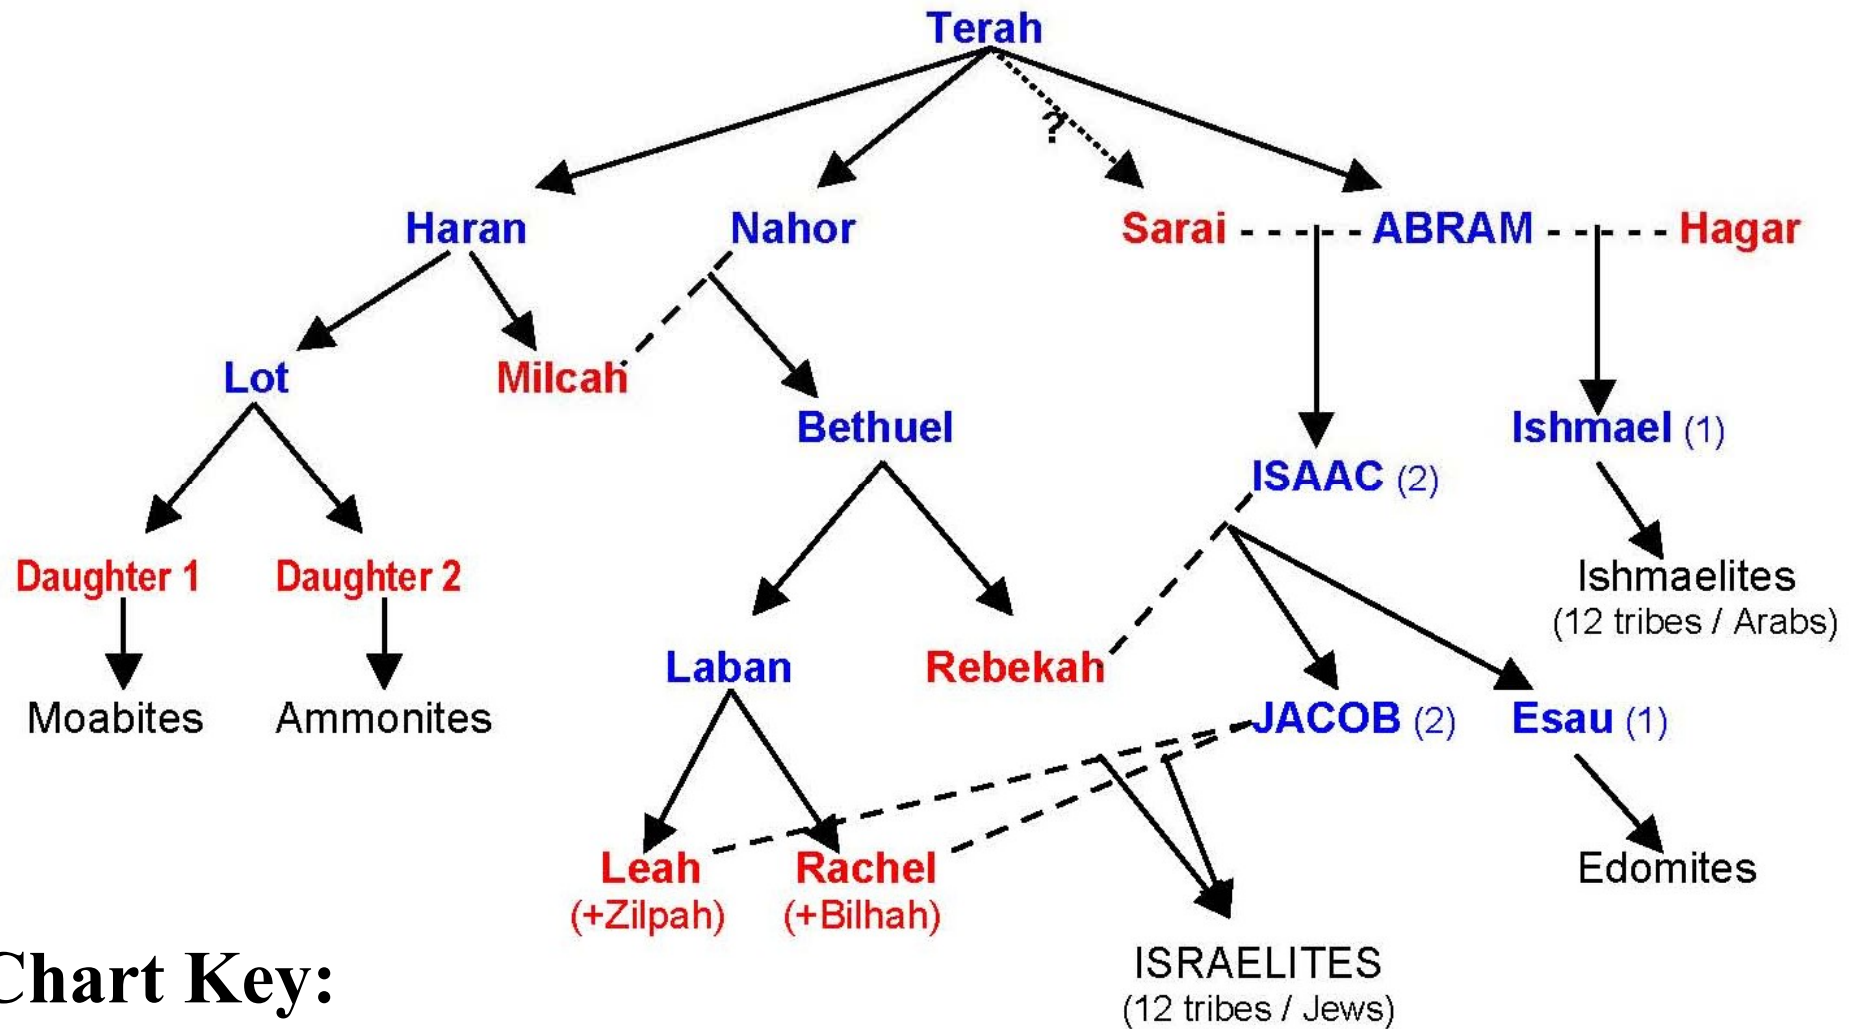

Family of Abraham

Chart Key:

Blue = Men

Red = Women

Dashes = Spouses

Arrows = Children

Sons of Jacob / Tribes of Israel