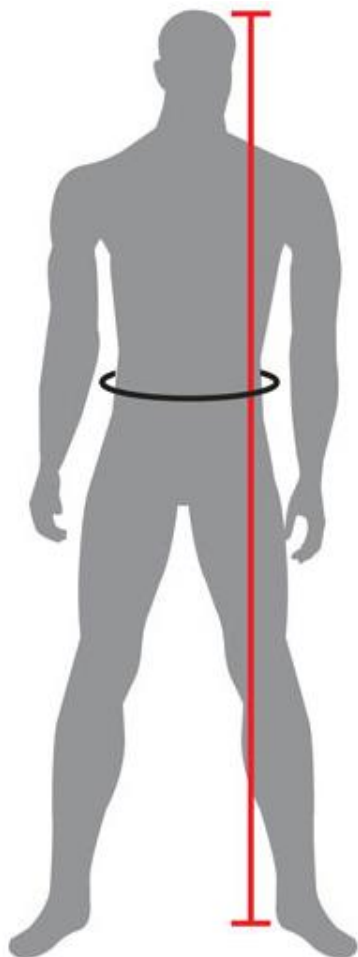

WARRIOR KARATE ACADEMY

Uniform (Gi) Order Form

Basic uniform price is \$50. This includes a white belt and a class patch.

Name: _____

Size: _____

If paying by check, please make it out to "Josh Brady"

UNIFORMS / BELTS

USE THE COLOR BARS PROVIDED TO HELP FIND YOUR SPECIFIC UNIFORM SIZE

TRADITIONAL UNIFORM AND BELT SIZE	CLOTHING SIZE	HEIGHT	APPROX. WEIGHT	
CHILD SIZES*	000	CHILD 2 - 4	3' - 3'5"	30 - 50 LBS
	00	CHILD 4 - 6	3'5" - 3'10"	40 - 60 LBS
	0	CHILD 6 - 8	3'10" - 4'3"	55 - 80 LBS
	1	CHILD 8 - 10	4'3" - 4'8"	70 - 100 LBS
	2	CHILD 10 - 12	4'8" - 5'1"	90 - 120 LBS
ADULT SIZES	3	SMALL	5'1" - 5'6"	110 - 150 LBS
	4	MEDIUM	5'-6" - 5'11"	140 - 180 LBS
	5	LARGE	5'11" - 6'2"	170 - 210 LBS
	6	X-LARGE	6'2" - 6'5"	200 - 240 LBS
	7	XX-LARGE	6'5" - 6'8"	230 - 270 LBS
	8	XXX-LARGE	6'8" - 6'11"	260 - 300 LBS
	9	XXXX-LARGE	6'11" - 7'1"	290 - 320 LBS

* CHILD ADJUSTABLE BELTS ARE EQUIVALENT TO THE FOLLOWING:
 SMALL: 0 - 1
 LARGE: 2 - 3