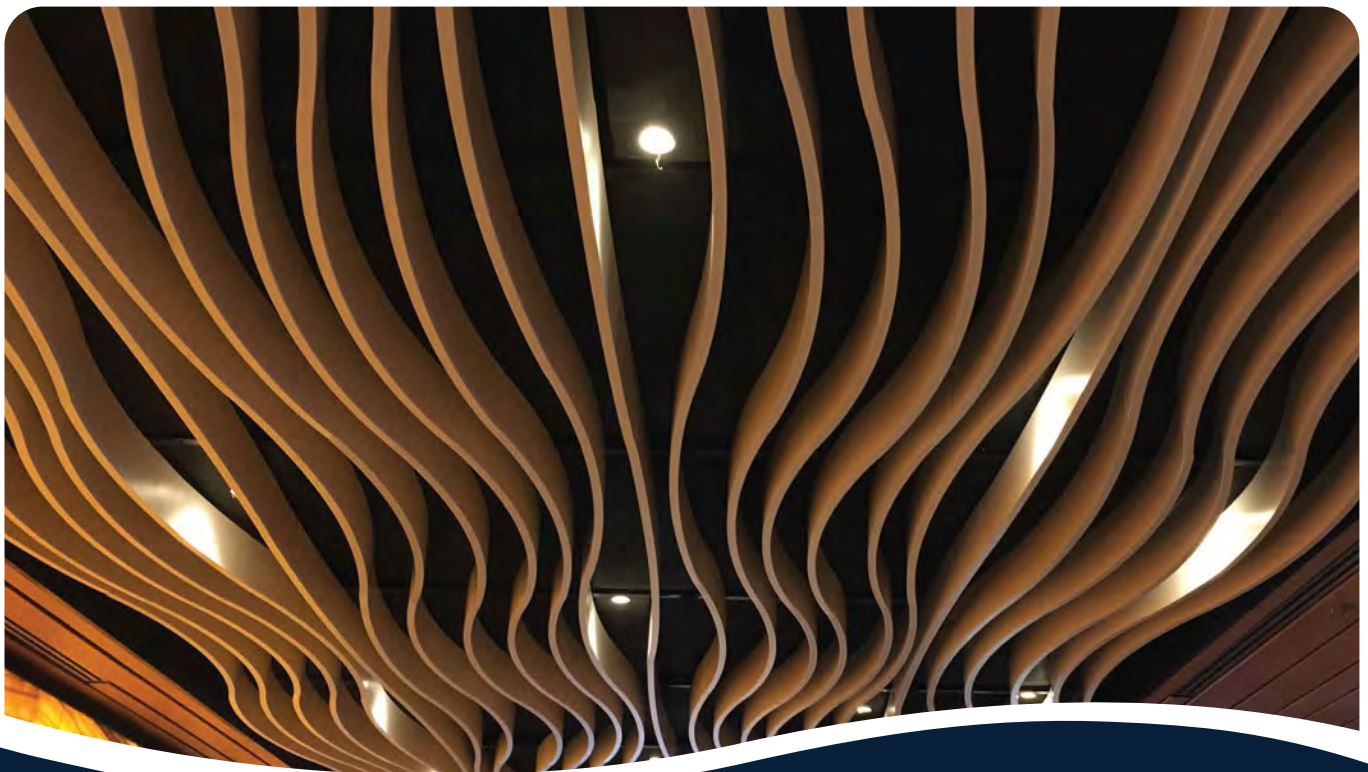

Baffles

PORT OF EVERGLADES

Custom Architectural Designs
770-439-9451 | 800-683-3805
www.cadconcepts.net

Custom Architectural Designs
770-439-9451 | 800-683-3805
www.cadconcepts.net

RED WING CASINO

Curve'

Custom Architectural Designs
770-439-9451 | 800-683-3805
www.cadconcepts.net