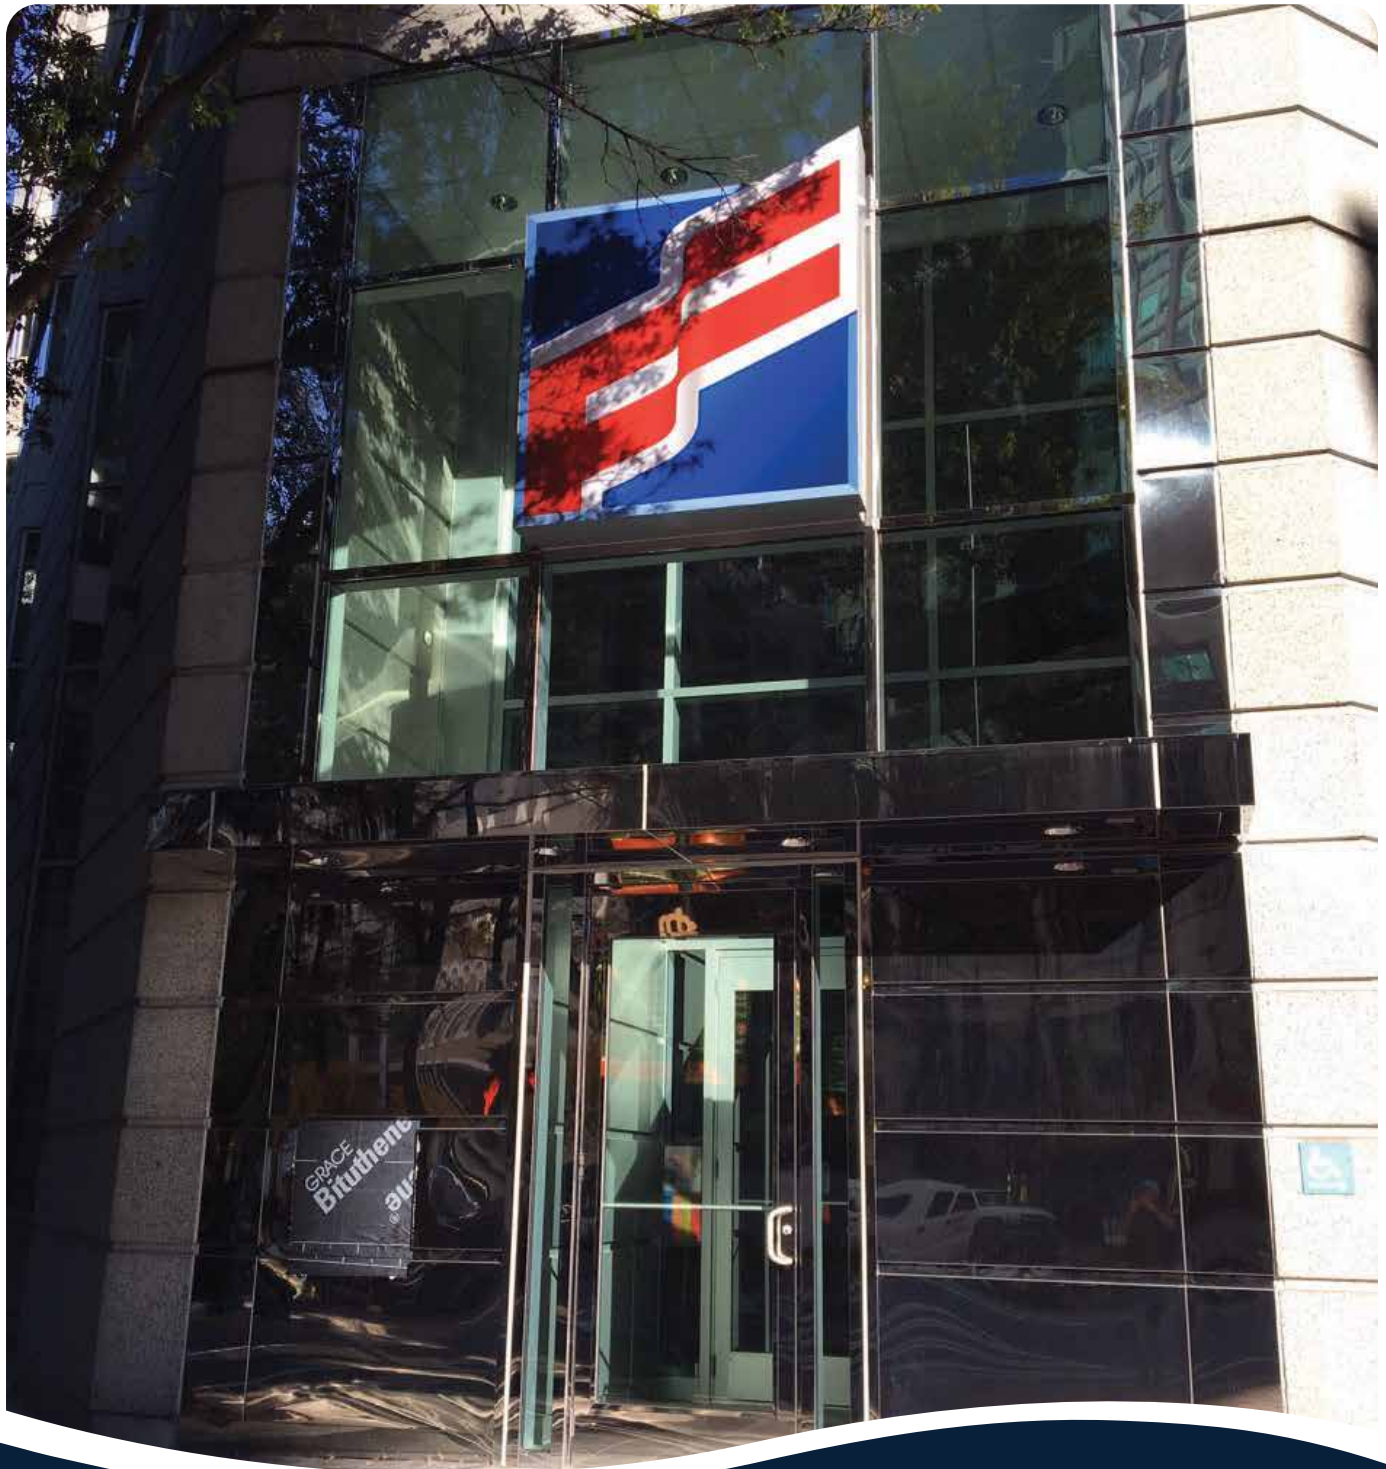

FIRST CITIZENS BANK

Custom Architectural Designs
770-439-9451 | 800-683-3805
www.cadconcepts.net