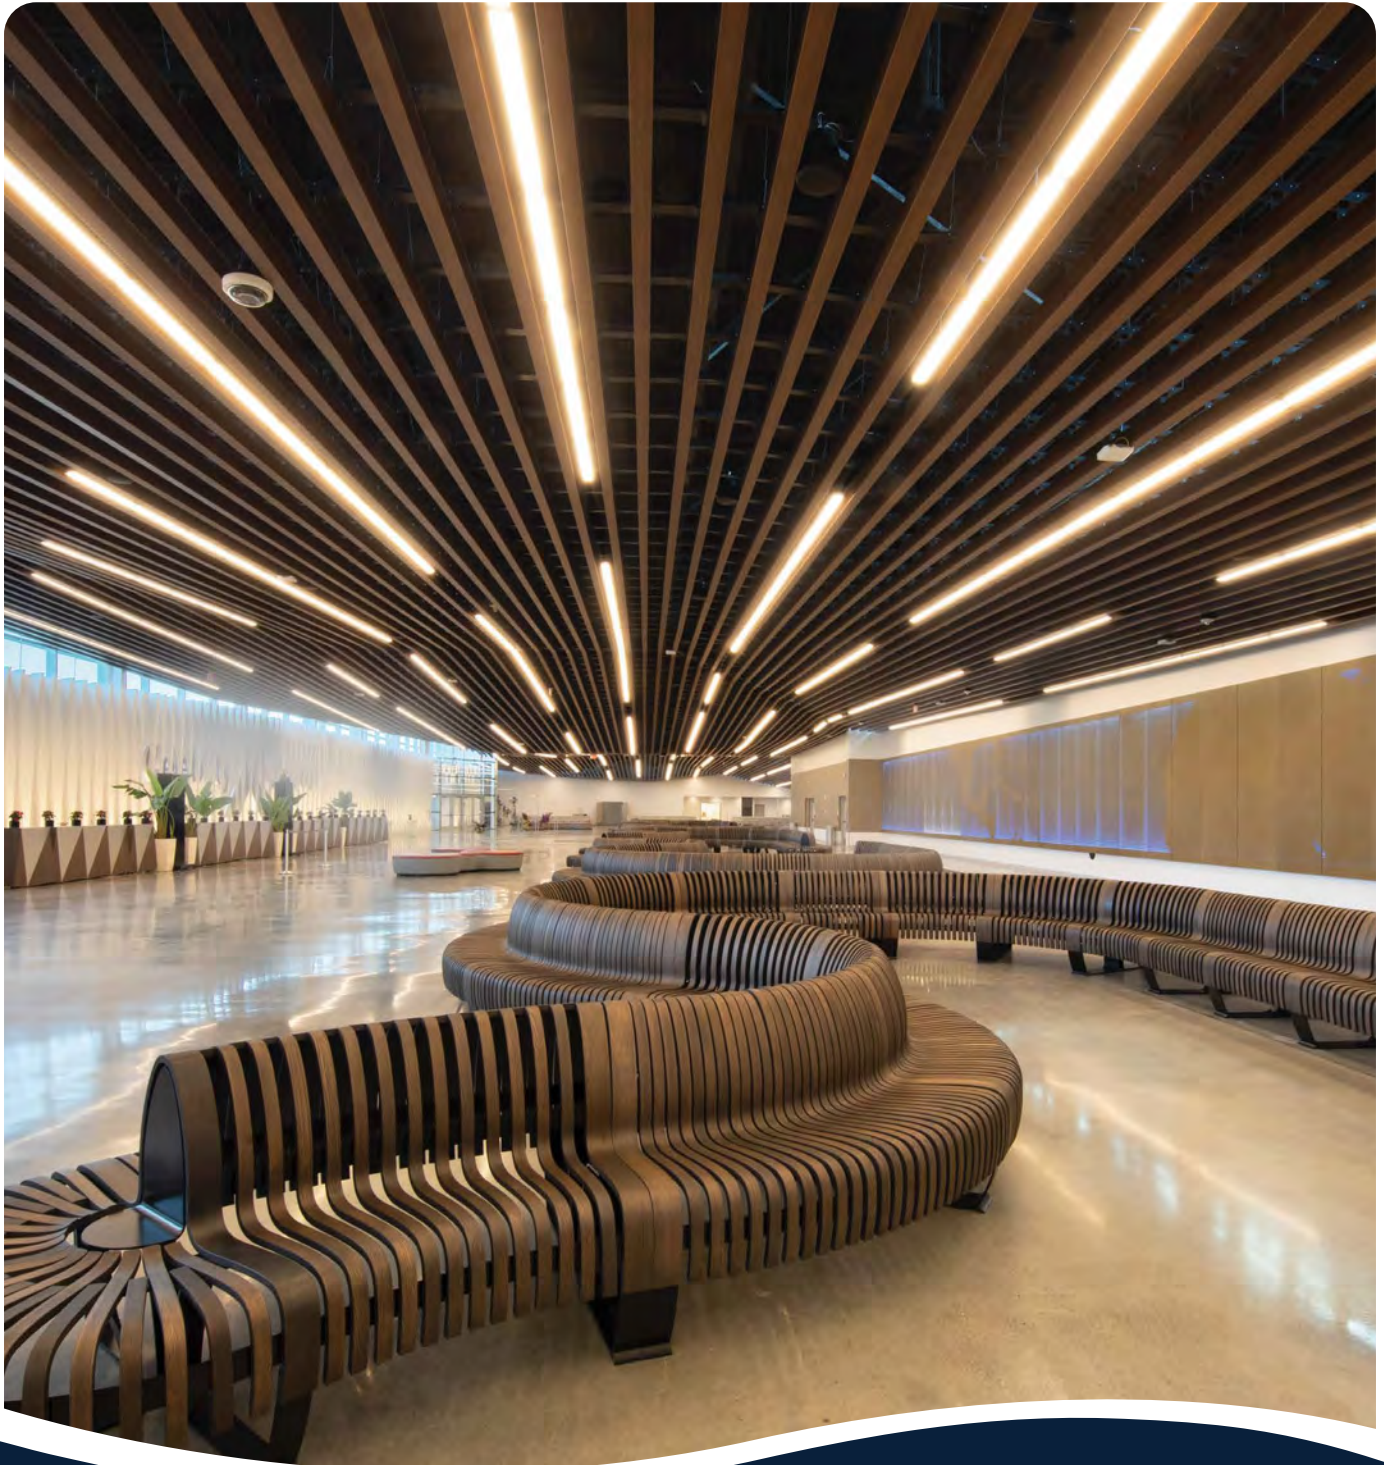

Baffles

PORT OF EVERGLADES

Custom Architectural Designs
770-439-9451 | 800-683-3805
www.cadconcepts.net

Custom Architectural Designs
770-439-9451 | 800-683-3805
www.cadconcepts.net

RED WING CASINO

Curve'

Custom Architectural Designs
770-439-9451 | 800-683-3805
www.cadconcepts.net