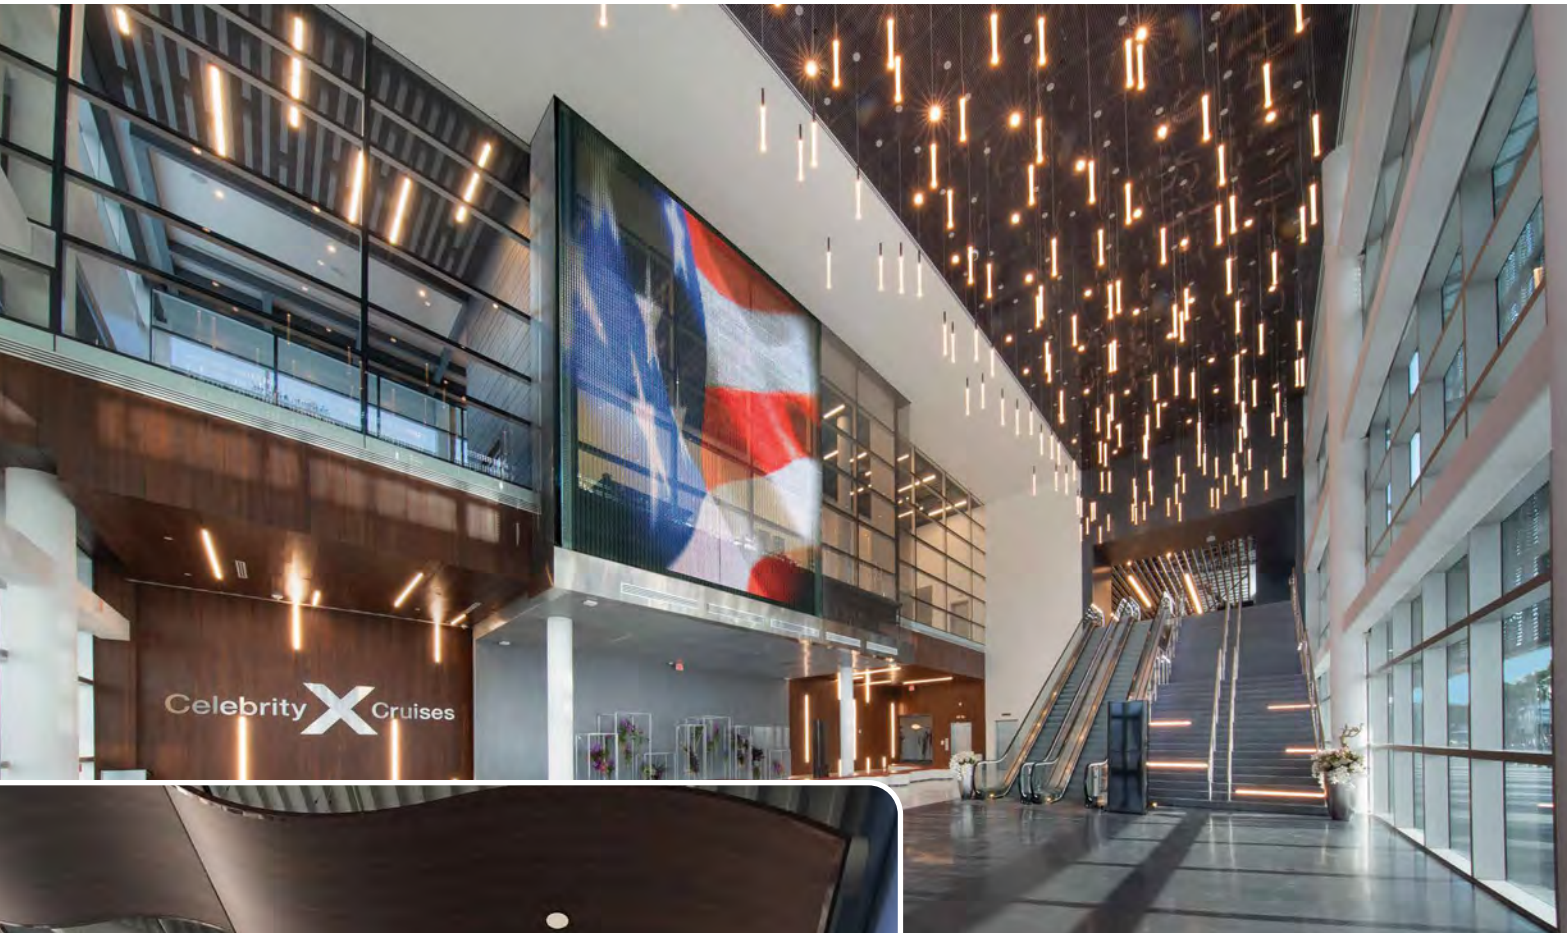

CAD

Ceilings | Baffles | Canopies | Wall Panels | Column Covers | Custom Products

www.cadconcepts.net