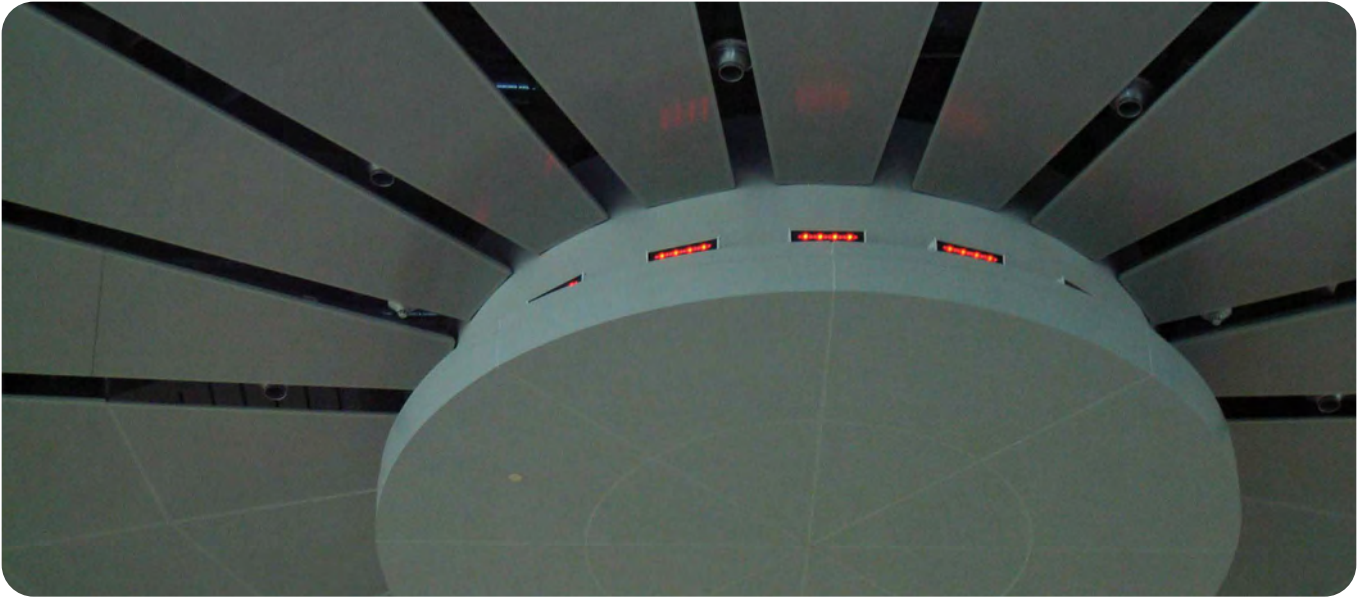

TREASURE ISLAND

Mirage'

Custom Architectural Designs
770-439-9451 | 800-683-3805
www.cadconcepts.net

NASA LOBBY

Custom Architectural Designs
770-439-9451 | 800-683-3805
www.cadconcepts.net

WORLD OF COKE

Custom Architectural Designs
770-439-9451 | 800-683-3805
www.cadconcepts.net