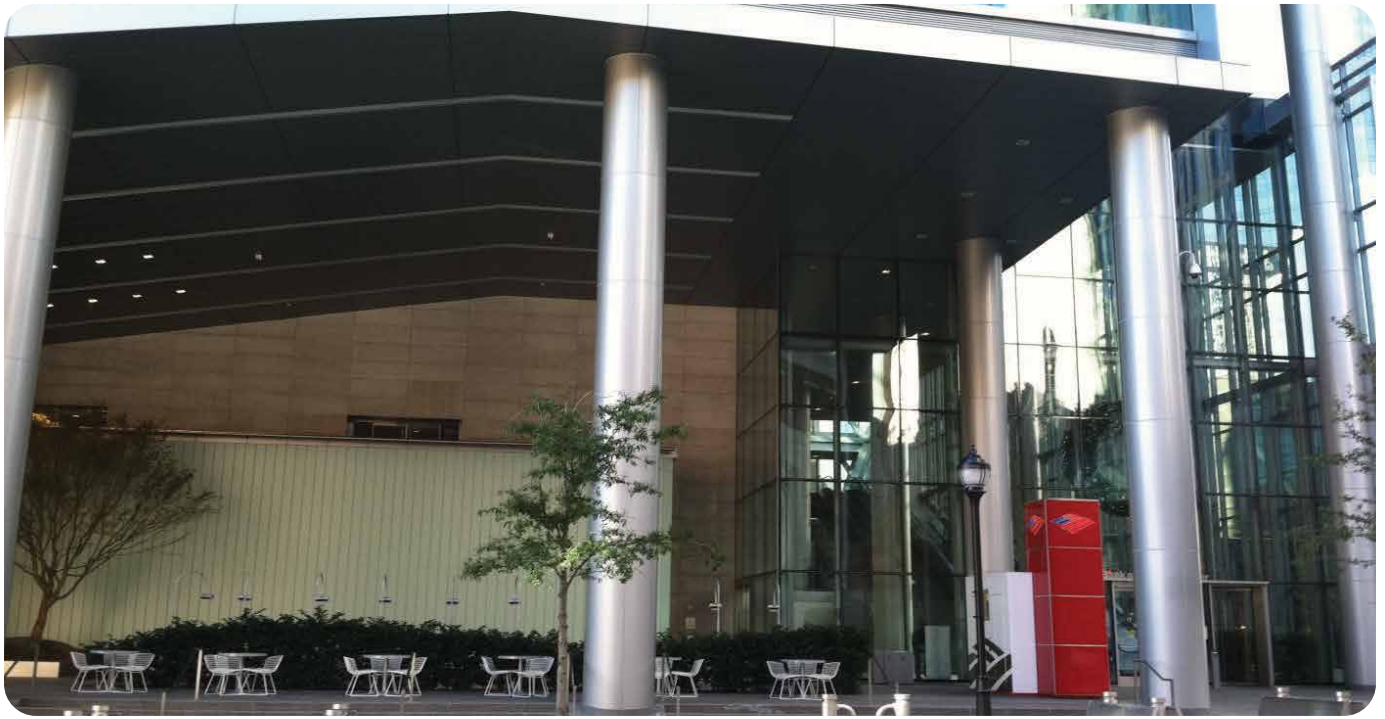

ATLANTA AIRPORT

Column Covers

Custom Architectural Designs
770-439-9451 | 800-683-3805
www.cadconcepts.net

BANK OF AMERICA

HARRAH'S CASINO

Custom Architectural Designs
770-439-9451 | 800-683-3805
www.cadconcepts.net