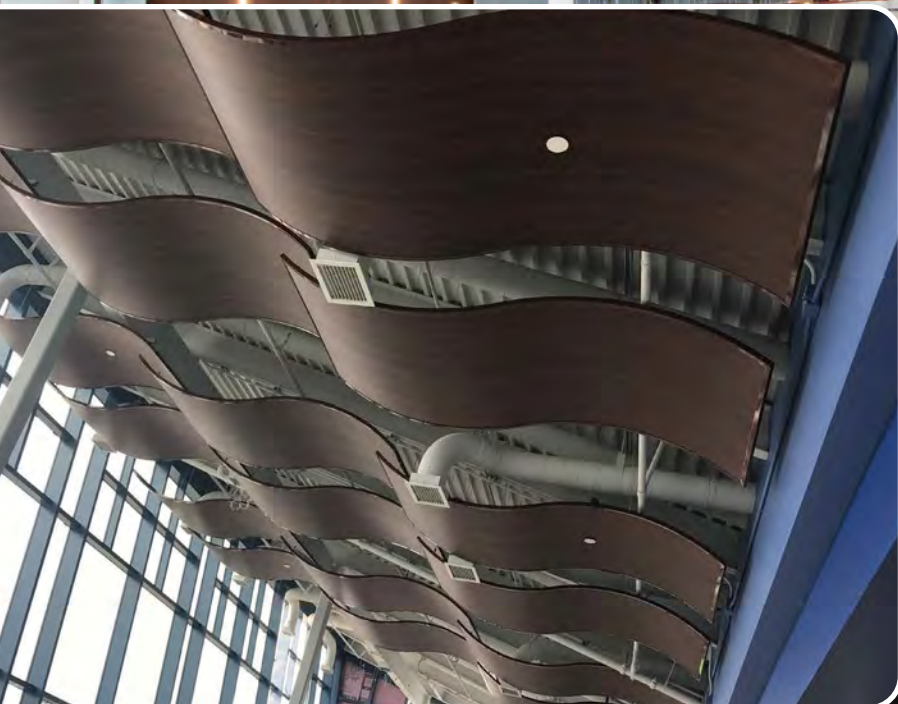

CAD

Ceilings | Baffles | Canopies | Wall Panels | Column Covers | Custom Products

www.cadconcepts.net