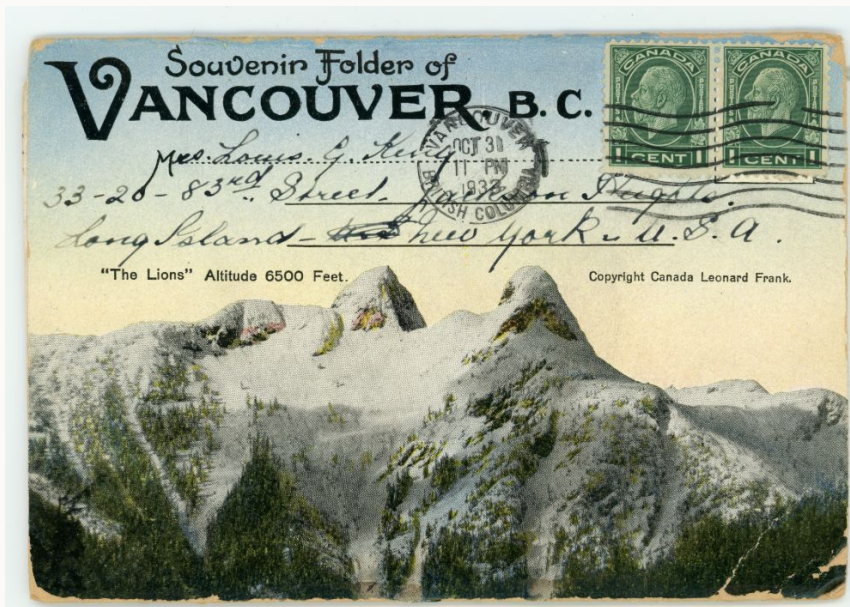

# Full Postcard Catalogue

PC002

Lions Gate Bridge

FRONT

BACK

Era: White Border (1915-1930)

Theme: British Columbia

Country: Canada

Theme: British Columbia

Country: Canada

**FOR SALE: \$65.00**

## PC005

Vancouver Scenes from the early 1930's

FRONT

Accordian Photo Set <sup>BACK</sup>

Era: White Border (1915-1930)

Theme: British Columbia

Country: Canada

**FOR SALE: \$55.00**

**PC007**

Atlin River, British Columbia

FRONT

Mailed to and from Washington State, USA.

Era: Divided Back / Golden Age (1907-1915)

Theme: British Columbia

Country: Canada

**FOR SALE: \$5.00**