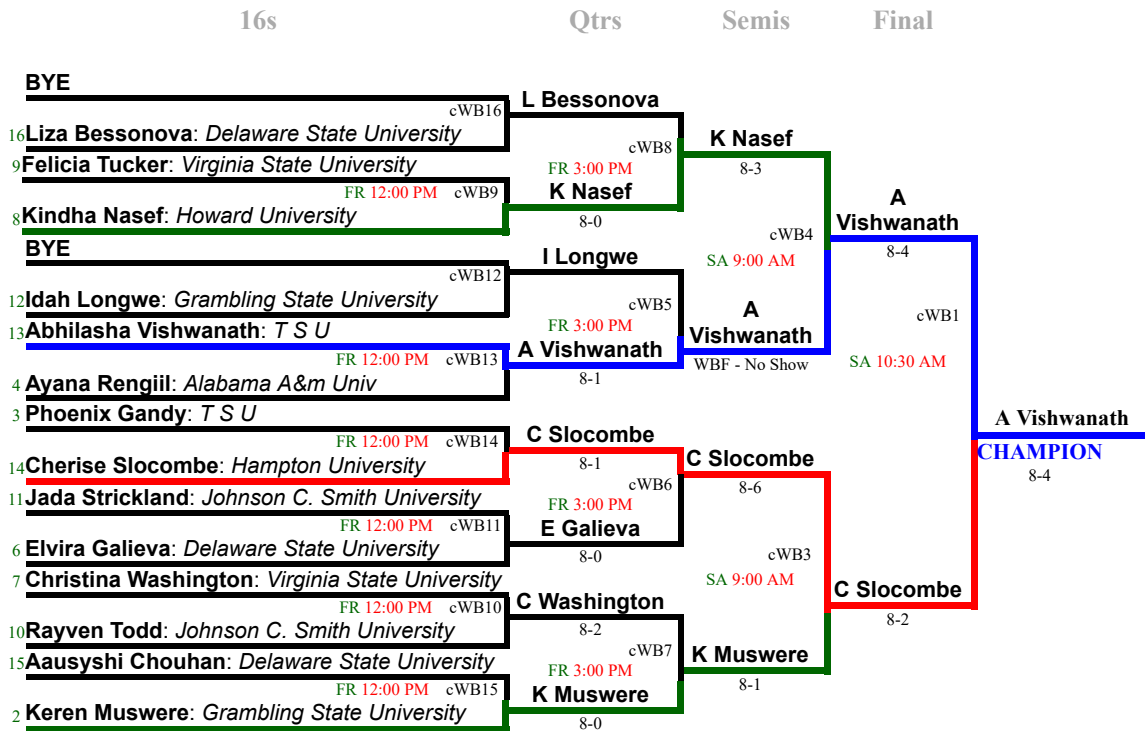

# (cWB) Women's Singles - B Consolation

## Single Elimination Dropdown

R2sports.com

R2 Sports Virtual Tournament Bracket Pro