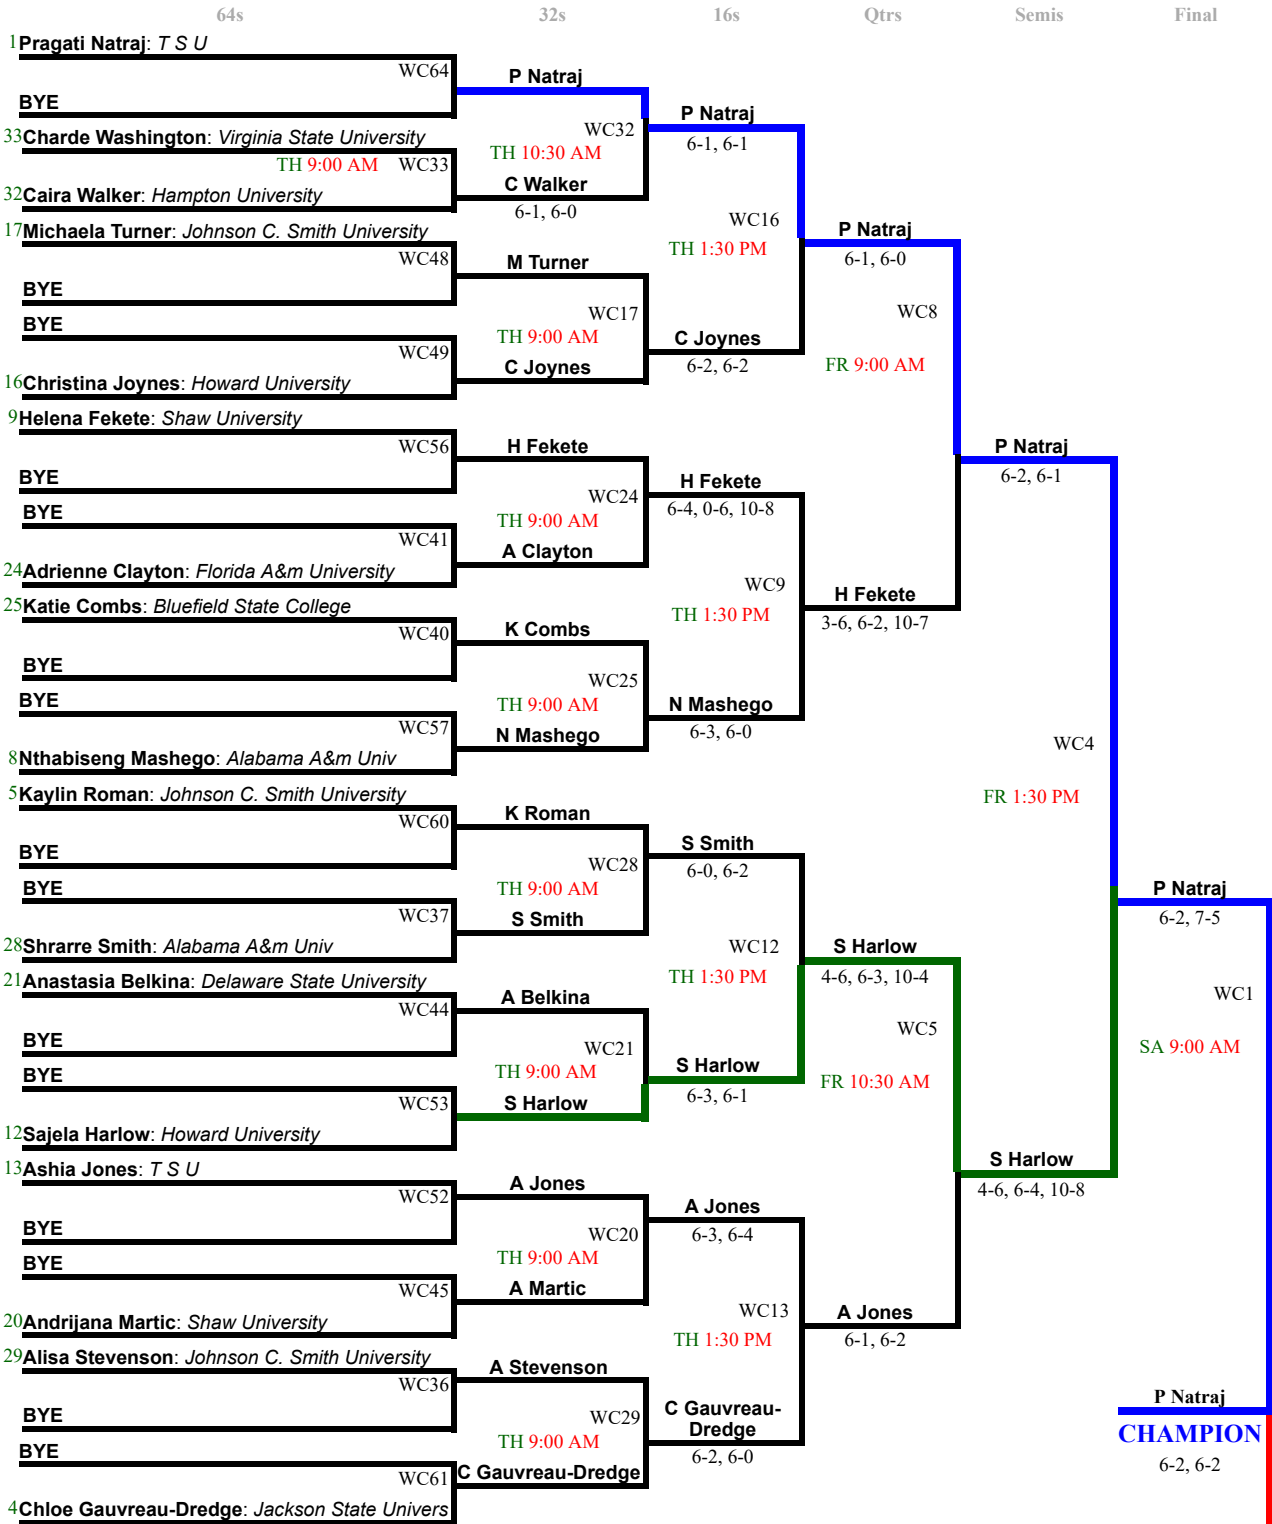

**(WC) Women's Singles - C**  
Single Elimination with Consolation

HBCU National Tennis Championships

R2sports.com

R2 Sports Virtual Tournament Bracket Pro