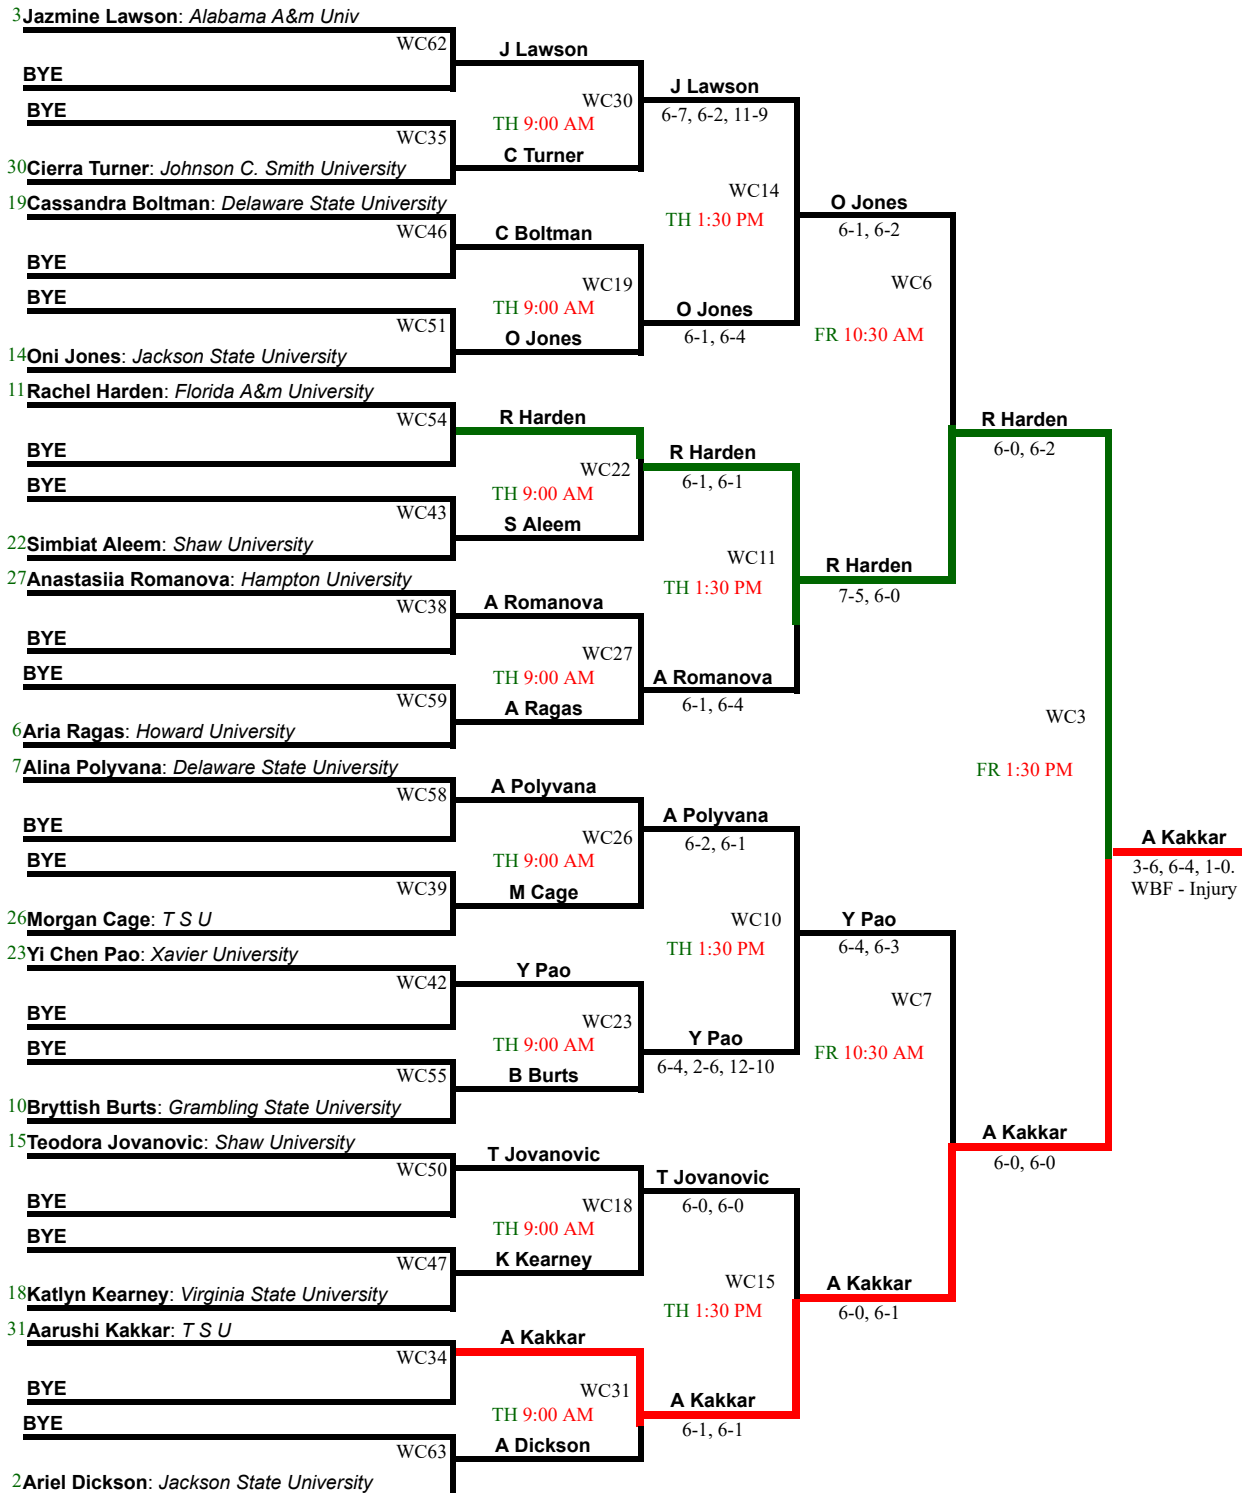

**(WC) Women's Singles - C**  
Single Elimination with Consolation

HBCU National Tennis Championships

R2sports.com

R2 Sports Virtual Tournament Bracket Pro