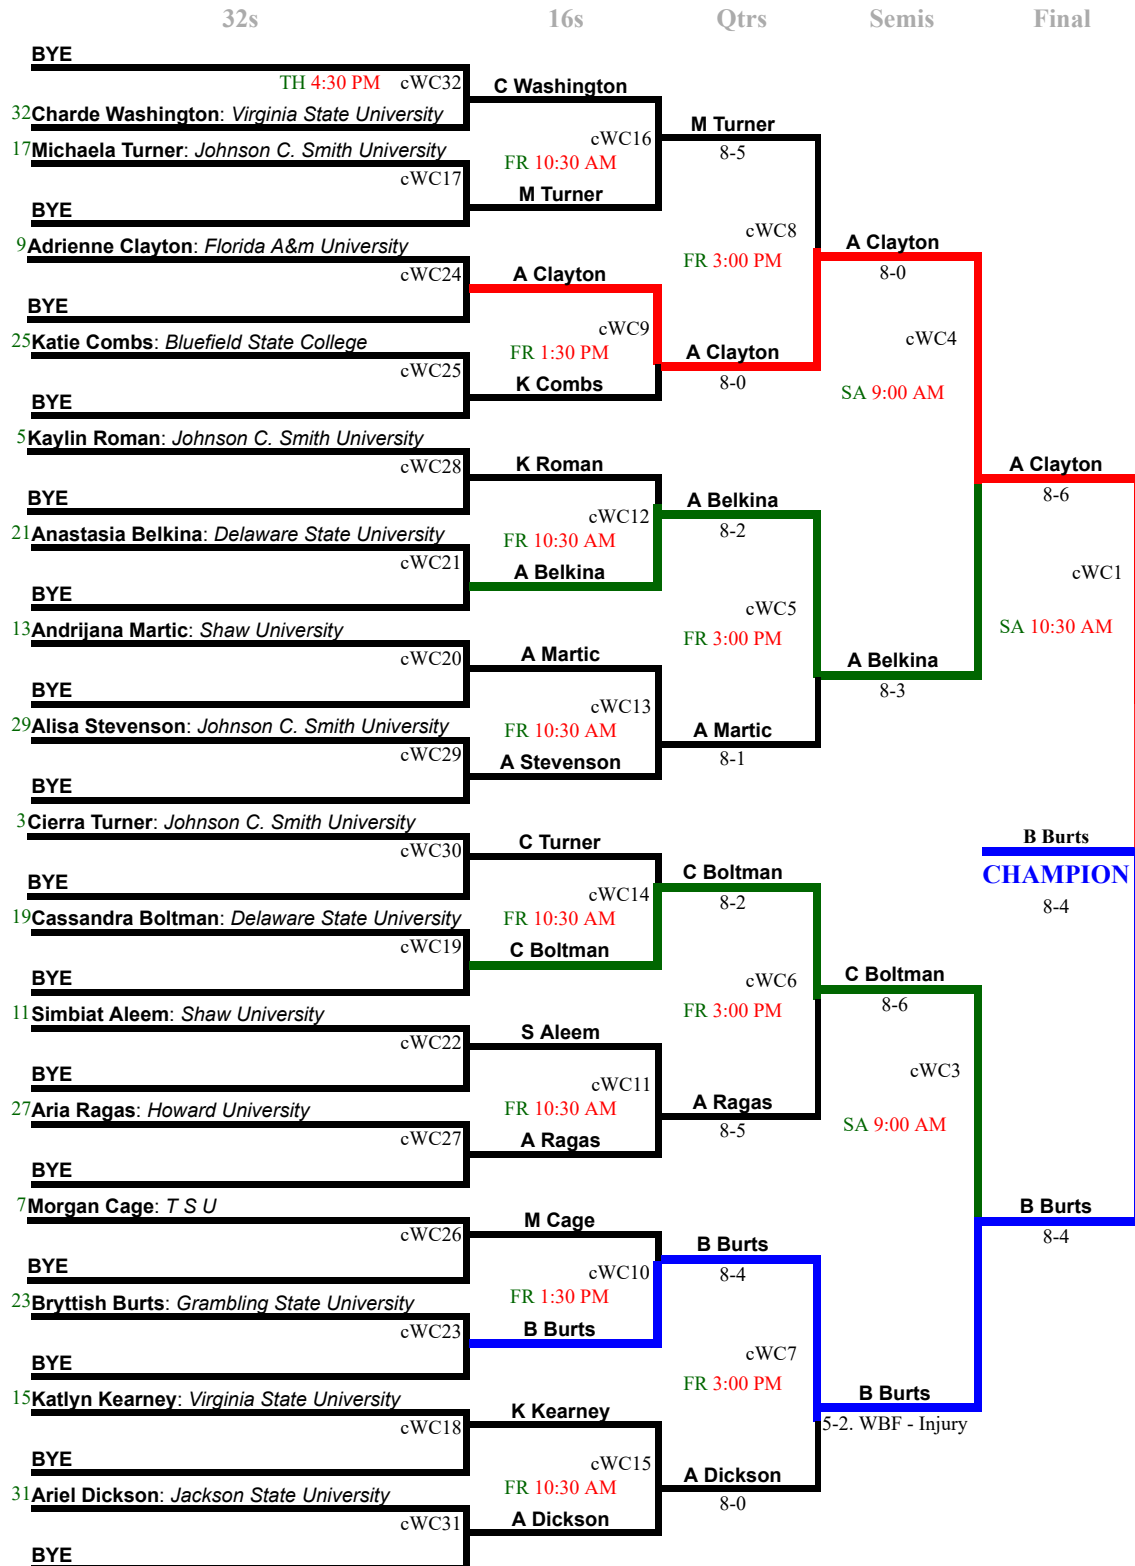

(cWC) Women's Singles - C Consolation Single Elimination Dropdown

R2sports.com

R2 Sports Virtual Tournament Bracket Pro