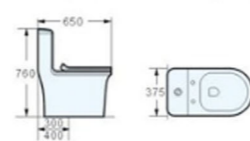

Siphonic One-piece Closet
Size: 690x380x780mm
S-trap, 300, 400mm Roughing-in

028 SIPHONIC ONE-PIECE CLOSET

Siphonic One-piece Closet
Size: 700x425x750mm
S-trap, 300, 400mm Roughing-in

1 WATER SAVING-CNS CERTIFICATE

029 SIPHONIC ONE-PIECE CLOSET

Siphonic One-piece Closet
Size: 700x370x750mm
S-trap, 300, 400mm Roughing-in

1 WATER SAVING-CNS CERTIFICATE

022 SIPHONIC ONE-PIECE CLOSET
Siphonic One-piece Closet
Size: 700x390x700mm
S-trap, 300, 400mm Roughing-in

003 SIPHONIC ONE-PIECE CLOSET
尺寸: 650x375x760毫米
排污口中心离墙: 300、400毫米
Siphonic One-piece Closet
Size: 650x375x760mm
S-trap, 300, 400mm Roughing-in

008 SIPHONIC ONE-PIECE CLOSET
Siphonic One-piece Closet
Size: 720x400x725mm
S-trap, 300, 400mm Roughing-in