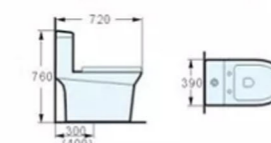

010 SIPHONIC ONE-PIECE CLOSET
Siphonic One-piece Closet
Size: 715x415x780mm
S-trap, 300, 400mm Roughing-in

急速冲刷

004 SIPHONIC ONE-PIECE CLOSET
Siphonic One-piece Closet
Size: 700x565x790mm
S-trap, 300, 400mm Roughing-in

006 SIPHONIC ONE-PIECE CLOSET
Siphonic One-piece Closet
Size: 720x390x760mm
S-trap, 300, 400mm Roughing-in

012 SIPHONIC ONE-PIECE CLOSET
Siphonic One-piece Closet
Size: 710x365x715mm
S-trap,300、400mm Roughing-in