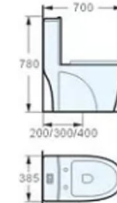

010 SIPHONIC ONE-PIECE CLOSET
Siphonic One-piece Closet
Size: 715x415x780mm
S-trap, 300, 400mm Roughing-in

急速冲刷

004 SIPHONIC ONE-PIECE CLOSET
Siphonic One-piece Closet
Size: 700x565x790mm
S-trap, 300, 400mm Roughing-in

006 SIPHONIC ONE-PIECE CLOSET
Siphonic One-piece Closet
Size: 720x390x760mm
S-trap, 300, 400mm Roughing-in

012 SIPHONIC ONE-PIECE CLOSET
Siphonic One-piece Closet
Size: 710x365x715mm
S-trap,300、400mm Roughing-in

016 SIPHONIC ONE-PIECE CLOSET
Siphonic One-piece Closet
Size: 700x385x760mm
S-trap,300、400mm Roughing-in

2075 SIPHONIC ONE-PIECE CLOSET
Siphonic One-piece Closet
Size: 695x380x730mm
S-trap,300、400mm Roughing-in

2098 SIPHONIC ONE-PIECE CLOSET
Siphonic One-piece Closet
Size: 700x385x780mm
S-trap,200、300、400mm Roughing-in

2097 SIPHONIC ONE-PIECE CLOSET
Siphonic One-piece Closet
Size: 700x370x780mm
S-trap,300、400mm Roughing-in