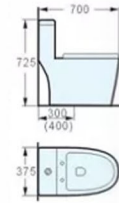

010 SIPHONIC ONE-PIECE CLOSET
Siphonic One-piece Closet
Size: 715x415x780mm
S-trap, 300, 400mm Roughing-in

急速冲刷

004 SIPHONIC ONE-PIECE CLOSET
Siphonic One-piece Closet
Size: 700x565x790mm
S-trap, 300, 400mm Roughing-in

006 SIPHONIC ONE-PIECE CLOSET
Siphonic One-piece Closet
Size: 720x390x760mm
S-trap, 300, 400mm Roughing-in

012 SIPHONIC ONE-PIECE CLOSET
Siphonic One-piece Closet
Size: 710x365x715mm
S-trap,300、400mm Roughing-in

016 SIPHONIC ONE-PIECE CLOSET
Siphonic One-piece Closet
Size: 700x385x760mm
S-trap,300、400mm Roughing-in

2075 SIPHONIC ONE-PIECE CLOSET
Siphonic One-piece Closet
Size: 695x380x730mm
S-trap,300、400mm Roughing-in

2098 SIPHONIC ONE-PIECE CLOSET
Siphonic One-piece Closet
Size: 700x385x780mm
S-trap,200、300、400mm Roughing-in

2097 SIPHONIC ONE-PIECE CLOSET
Siphonic One-piece Closet
Size: 700x370x780mm
S-trap,300、400mm Roughing-in