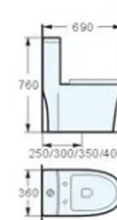

2095 SIPHONIC ONE-PIECE CLOSET
Siphonic One-piece Closet
Size: 690x360x760mm
S-trap,250/300/350/400mm Roughing-in