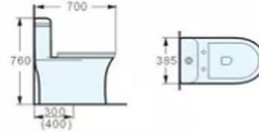

016 SIPHONIC ONE-PIECE CLOSET
Siphonic One-piece Closet
Size: 700x385x760mm
S-trap,300、400mm Roughing-in