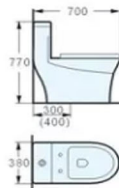

006 SIPHONIC ONE-PIECE CLOSET
Siphonic One-piece Closet
Size: 720x390x760mm
S-trap, 300, 400mm Roughing-in

012 SIPHONIC ONE-PIECE CLOSET
Siphonic One-piece Closet
Size: 710x365x715mm
S-trap,300、400mm Roughing-in

016 SIPHONIC ONE-PIECE CLOSET
Siphonic One-piece Closet
Size: 700x385x760mm
S-trap,300、400mm Roughing-in

2075 SIPHONIC ONE-PIECE CLOSET
Siphonic One-piece Closet
Size: 695x380x730mm
S-trap,300、400mm Roughing-in

2098 SIPHONIC ONE-PIECE CLOSET
Siphonic One-piece Closet
Size: 700x385x780mm
S-trap,200、300、400mm Roughing-in

2097 SIPHONIC ONE-PIECE CLOSET
Siphonic One-piece Closet
Size: 700x370x780mm
S-trap,300、400mm Roughing-in

2096 SIPHONIC ONE-PIECE CLOSET
Siphonic One-piece Closet
Size: 680x380x770mm
S-trap,300、400mm Roughing-in

2072 SIPHONIC ONE-PIECE CLOSET
Siphonic One-piece Closet
Size: 700x380x770mm
S-trap,300、400mm Roughing-in