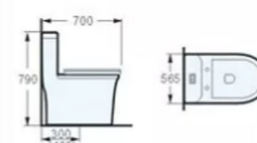

急速冲刷

004 SIPHONIC ONE-PIECE CLOSET
Siphonic One-piece Closet
Size: 700x565x790mm
S-trap, 300, 400mm Roughing-in