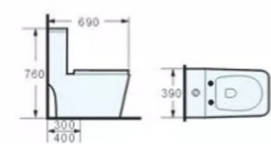

020 SIPHONIC ONE-PIECE CLOSET
Siphonic One-piece Closet
Size: 690x390x760mm
S-trap, 300, 400mm Roughing-in