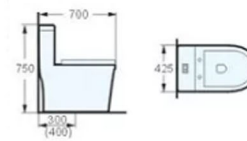

019 SIPHONE ONE-PIECE CLOSET
 Siphonic One-piece Closet
 Size: 630x390x765mm
 S-trap, 300, 400mm Roughing-in

Seat Cover All You Can Share

The Intelligent Toilet Seat Cover is designed for all ages

025 SIPHONIC ONE-PIECE CLOSET

Siphonic One-piece Closet
Size: 690x380x780mm
S-trap, 300, 400mm Roughing-in

028 SIPHONIC ONE-PIECE CLOSET

Siphonic One-piece Closet
Size: 700x425x750mm
S-trap, 300, 400mm Roughing-in

1 WATER SAVING-CNS CERTIFICATE