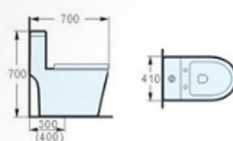

Siphonic One-piece Closet
Size: 690x380x780mm
S-trap, 300, 400mm Roughing-in

028 SIPHONIC ONE-PIECE CLOSET

Siphonic One-piece Closet
Size: 700x425x750mm
S-trap, 300, 400mm Roughing-in

1 WATER SAVING-CNS CERTIFICATE

029 SIPHONIC ONE-PIECE CLOSET

Siphonic One-piece Closet
Size: 700x370x750mm
S-trap, 300, 400mm Roughing-in

1 WATER SAVING-CNS CERTIFICATE

022 SIPHONIC ONE-PIECE CLOSET
Siphonic One-piece Closet
Size: 700x390x700mm
S-trap, 300, 400mm Roughing-in

003 SIPHONIC ONE-PIECE CLOSET
尺寸: 650x375x760毫米
排污口中心离墙: 300、400毫米
Siphonic One-piece Closet
Size: 650x375x760mm
S-trap, 300, 400mm Roughing-in

008 SIPHONIC ONE-PIECE CLOSET
Siphonic One-piece Closet
Size: 720x400x725mm
S-trap, 300, 400mm Roughing-in