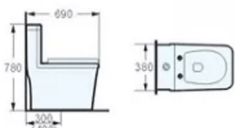

019 SIPHONE ONE-PIECE CLOSET
 Siphonic One-piece Closet
 Size: 630x390x765mm
 S-trap, 300, 400mm Roughing-in

Seat Cover All You Can Share

The Intelligent Toilet Seat Cover is designed for all ages

025 SIPHONIC ONE-PIECE CLOSET

Siphonic One-piece Closet
Size: 690x380x780mm
S-trap, 300, 400mm Roughing-in

028 SIPHONIC ONE-PIECE CLOSET

Siphonic One-piece Closet
Size: 700x425x750mm
S-trap, 300, 400mm Roughing-in

1 WATER SAVING-CNS CERTIFICATE