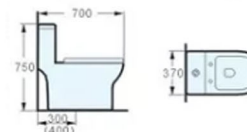

Siphonic One-piece Closet
Size: 690x380x780mm
S-trap, 300, 400mm Roughing-in

028 SIPHONIC ONE-PIECE CLOSET

Siphonic One-piece Closet
Size: 700x425x750mm
S-trap, 300, 400mm Roughing-in

1 WATER SAVING-CNS CERTIFICATE

029 SIPHONIC ONE-PIECE CLOSET

Siphonic One-piece Closet
Size: 700x370x750mm
S-trap, 300, 400mm Roughing-in

1 WATER SAVING-CNS CERTIFICATE

022 SIPHONIC ONE-PIECE CLOSET
Siphonic One-piece Closet
Size: 700x390x700mm
S-trap, 300, 400mm Roughing-in