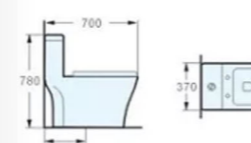

016F

2095 SIPHONIC ONE-PIECE CLOSET

Siphonic One-piece Closet
Size: 690x360x760mm
S-trap, 250/300/350/400mm Roughing-in

Dark Red

Magenta

Royal Gold

2097 SIPHONIC ONE-PIECE CLOSET

Siphonic One-piece Closet
Size: 700x370x780mm
S-trap, 300, 400mm Roughing-in