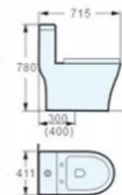

003 SIPHONIC ONE-PIECE CLOSET
尺寸: 650x375x760毫米
排污口中心离墙: 300、400毫米
Siphonic One-piece Closet
Size: 650x375x760mm
S-trap, 300, 400mm Roughing-in

008 SIPHONIC ONE-PIECE CLOSET
Siphonic One-piece Closet
Size: 720x400x725mm
S-trap, 300, 400mm Roughing-in

015 SIPHONIC ONE-PIECE CLOSET
Siphonic One-piece Closet
Size: 720x390x765mm
S-trap, 300, 400mm Roughing-in

SUPER COOL

020 SIPHONIC ONE-PIECE CLOSET
Siphonic One-piece Closet
Size: 690x390x760mm
S-trap, 300, 400mm Roughing-in

010 SIPHONIC ONE-PIECE CLOSET
Siphonic One-piece Closet
Size: 715x415x780mm
S-trap, 300, 400mm Roughing-in

急速冲刷

004 SIPHONIC ONE-PIECE CLOSET
Siphonic One-piece Closet
Size: 700x565x790mm
S-trap, 300, 400mm Roughing-in

006 SIPHONIC ONE-PIECE CLOSET
Siphonic One-piece Closet
Size: 720x390x760mm
S-trap, 300, 400mm Roughing-in

012 SIPHONIC ONE-PIECE CLOSET
Siphonic One-piece Closet
Size: 710x365x715mm
S-trap,300、400mm Roughing-in