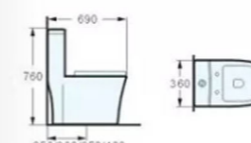

2095 SIPHONIC ONE-PIECE CLOSET

Siphonic One-piece Closet
Size: 690x360x760mm
S-trap, 250/300/350/400mm Roughing-in

Dark Red