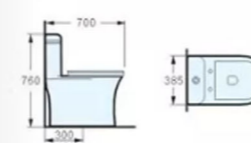

Siphonic One-piece Closet
Size: 700x385x760mm
S-trap, 300, 400mm Roughing-in

016A

016B

016C

016 SIPHONIC ONE-PIECE CLOSET

Siphonic One-piece Closet
Size: 700x385x760mm
S-trap, 300, 400mm Roughing-in

016D

016E