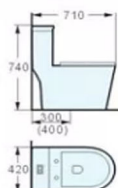

2192 SIPHONIC ONE-PIECE CLOSET
Siphonic One-piece Closet
Size: 710x420x740mm
S-trap,300、400mm Roughing-in