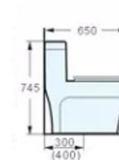

2065 SIPHONIC ONE-PIECE CLOSET
Siphonic One-piece Closet
Size: 650x360x745mm
S-trap,300、400mm Roughing-in