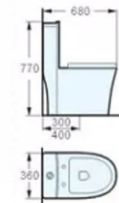

2096 SIPHONIC ONE-PIECE CLOSET
Siphonic One-piece Closet
Size: 680x380x770mm
S-trap,300、400mm Roughing-in