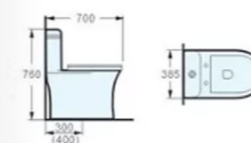

016 SIPHONIC ONE-PIECE CLOSET

Siphonic One-piece Closet
Size: 700x385x760mm
S-trap, 300, 400mm Roughing-in

016A