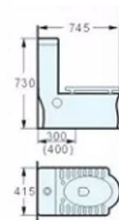

016 SIPHONIC ONE-PIECE CLOSET
Siphonic One-piece Closet
Size: 700x385x760mm
S-trap,300、400mm Roughing-in

2075 SIPHONIC ONE-PIECE CLOSET
Siphonic One-piece Closet
Size: 695x380x730mm
S-trap,300、400mm Roughing-in

2098 SIPHONIC ONE-PIECE CLOSET
Siphonic One-piece Closet
Size: 700x385x780mm
S-trap,200、300、400mm Roughing-in

2097 SIPHONIC ONE-PIECE CLOSET
Siphonic One-piece Closet
Size: 700x370x780mm
S-trap,300、400mm Roughing-in

2096 SIPHONIC ONE-PIECE CLOSET
Siphonic One-piece Closet
Size: 680x380x770mm
S-trap,300、400mm Roughing-in

2072 SIPHONIC ONE-PIECE CLOSET
Siphonic One-piece Closet
Size: 700x380x770mm
S-trap,300、400mm Roughing-in

2192 SIPHONIC ONE-PIECE CLOSET
Siphonic One-piece Closet
Size: 710x420x740mm
S-trap,300、400mm Roughing-in

2148 SIPHONIC ONE-PIECE CLOSET
Siphonic One-piece Closet
Size: 745x415x730mm
S-trap,300、400mm Roughing-in