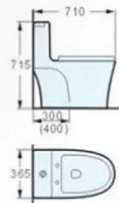

015 SIPHONIC ONE-PIECE CLOSET
Siphonic One-piece Closet
Size: 720x390x765mm
S-trap, 300, 400mm Roughing-in

SUPER COOL

020 SIPHONIC ONE-PIECE CLOSET
Siphonic One-piece Closet
Size: 690x390x760mm
S-trap, 300, 400mm Roughing-in

010 SIPHONIC ONE-PIECE CLOSET
Siphonic One-piece Closet
Size: 715x415x780mm
S-trap, 300, 400mm Roughing-in

急速冲刷

004 SIPHONIC ONE-PIECE CLOSET
Siphonic One-piece Closet
Size: 700x565x790mm
S-trap, 300, 400mm Roughing-in

006 SIPHONIC ONE-PIECE CLOSET
Siphonic One-piece Closet
Size: 720x390x760mm
S-trap, 300, 400mm Roughing-in

012 SIPHONIC ONE-PIECE CLOSET
Siphonic One-piece Closet
Size: 710x365x715mm
S-trap,300、400mm Roughing-in

016 SIPHONIC ONE-PIECE CLOSET
Siphonic One-piece Closet
Size: 700x385x760mm
S-trap,300、400mm Roughing-in

2075 SIPHONIC ONE-PIECE CLOSET
Siphonic One-piece Closet
Size: 695x380x730mm
S-trap,300、400mm Roughing-in