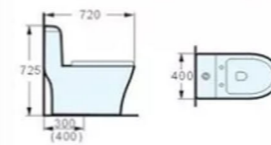

Siphonic One-piece Closet
Size: 690x380x780mm
S-trap, 300, 400mm Roughing-in

028 SIPHONIC ONE-PIECE CLOSET

Siphonic One-piece Closet
Size: 700x425x750mm
S-trap, 300, 400mm Roughing-in

1 WATER SAVING-CNS CERTIFICATE

029 SIPHONIC ONE-PIECE CLOSET

Siphonic One-piece Closet
Size: 700x370x750mm
S-trap, 300, 400mm Roughing-in

1 WATER SAVING-CNS CERTIFICATE

022 SIPHONIC ONE-PIECE CLOSET
Siphonic One-piece Closet
Size: 700x390x700mm
S-trap, 300, 400mm Roughing-in

003 SIPHONIC ONE-PIECE CLOSET
尺寸: 650x375x760毫米
排污口中心离墙: 300、400毫米
Siphonic One-piece Closet
Size: 650x375x760mm
S-trap, 300, 400mm Roughing-in

008 SIPHONIC ONE-PIECE CLOSET
Siphonic One-piece Closet
Size: 720x400x725mm
S-trap, 300, 400mm Roughing-in