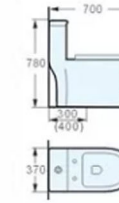

006 SIPHONIC ONE-PIECE CLOSET
Siphonic One-piece Closet
Size: 720x390x760mm
S-trap, 300, 400mm Roughing-in

012 SIPHONIC ONE-PIECE CLOSET
Siphonic One-piece Closet
Size: 710x365x715mm
S-trap,300、400mm Roughing-in

016 SIPHONIC ONE-PIECE CLOSET
Siphonic One-piece Closet
Size: 700x385x760mm
S-trap,300、400mm Roughing-in

2075 SIPHONIC ONE-PIECE CLOSET
Siphonic One-piece Closet
Size: 695x380x730mm
S-trap,300、400mm Roughing-in

2098 SIPHONIC ONE-PIECE CLOSET
Siphonic One-piece Closet
Size: 700x385x780mm
S-trap,200、300、400mm Roughing-in

2097 SIPHONIC ONE-PIECE CLOSET
Siphonic One-piece Closet
Size: 700x370x780mm
S-trap,300、400mm Roughing-in