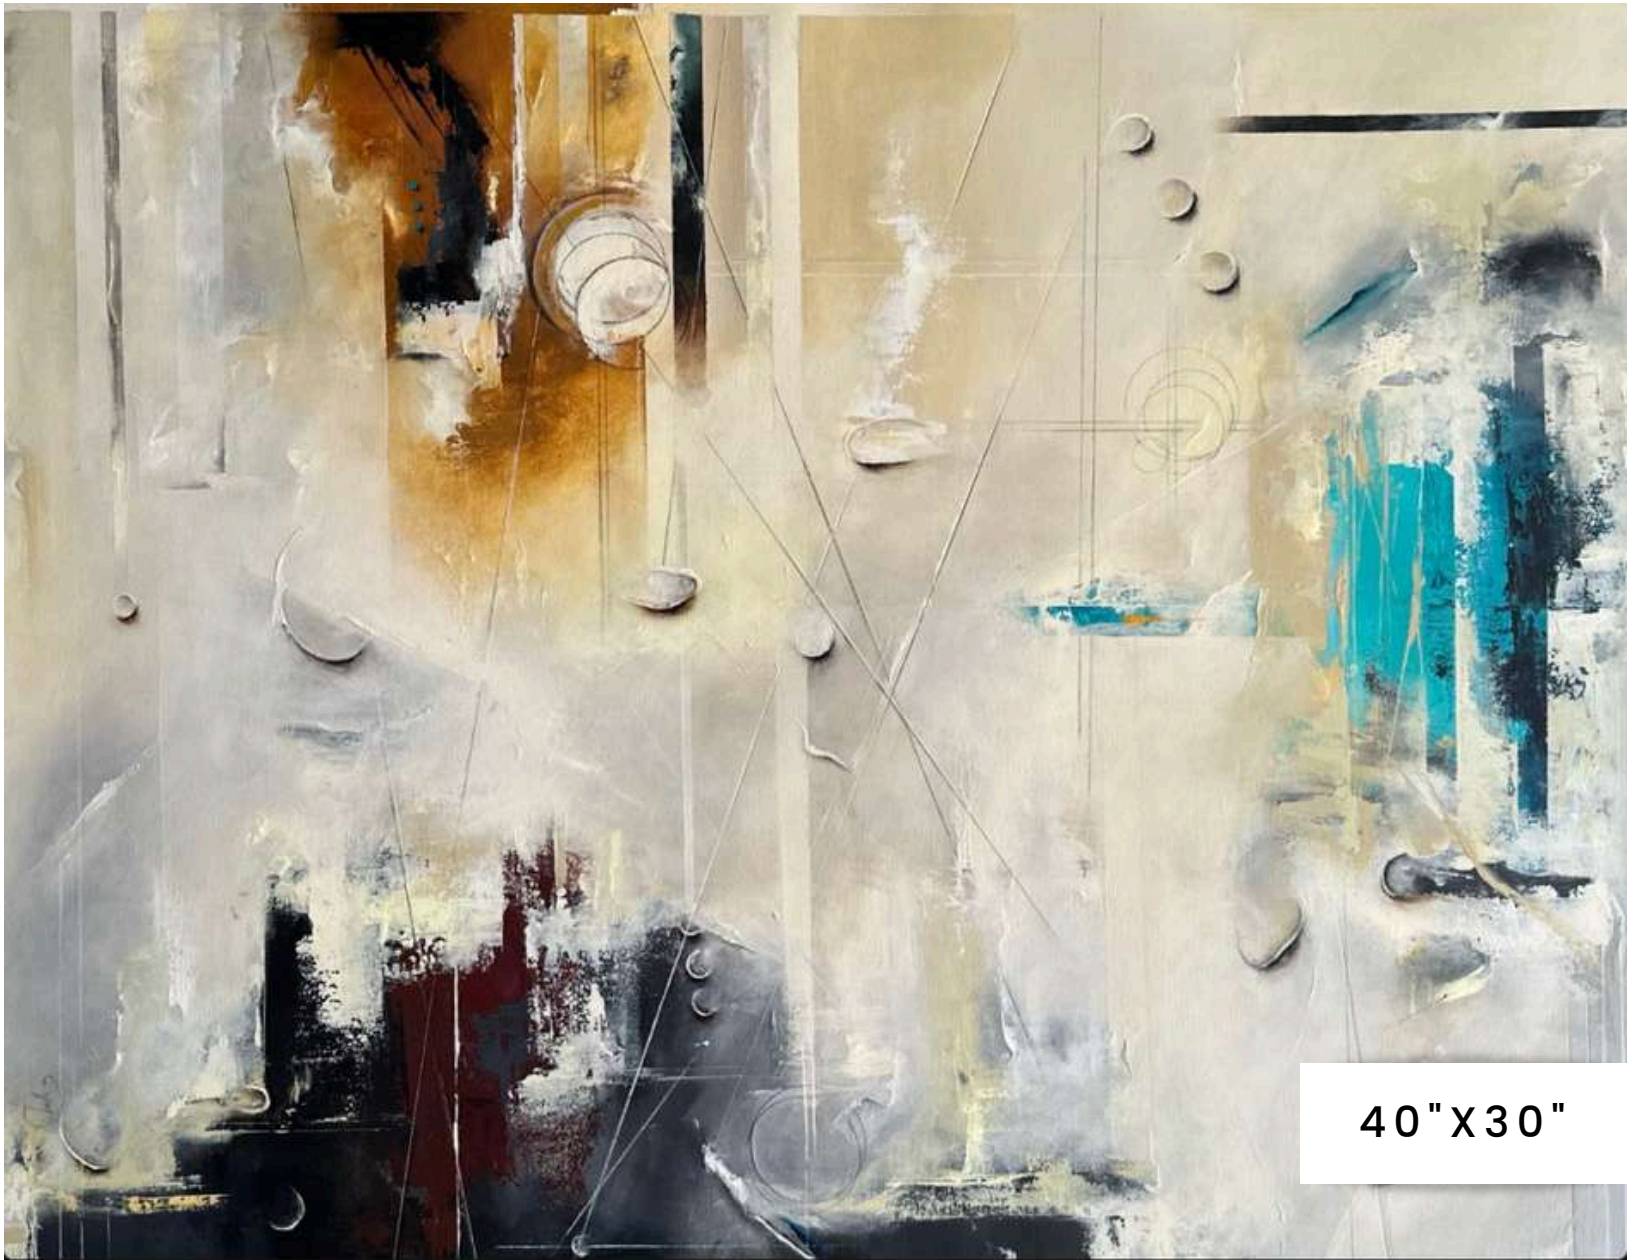

36" X 48"

CAROLA
Teller

40"X30"

40" X 30"

40" X 30"

48" X 36"

48" X 36"

48" X 36"

CRISTINA
LENAG

An abstract painting of a face in profile, facing right. The face is rendered in a vibrant, saturated cyan color. The interior of the face is filled with various textures and colors, including green, pink, yellow, and brown. There are several circular and rectangular shapes within the face, some of which appear to be collage elements or cutouts. The background is a light, neutral color. The overall style is expressive and colorful.