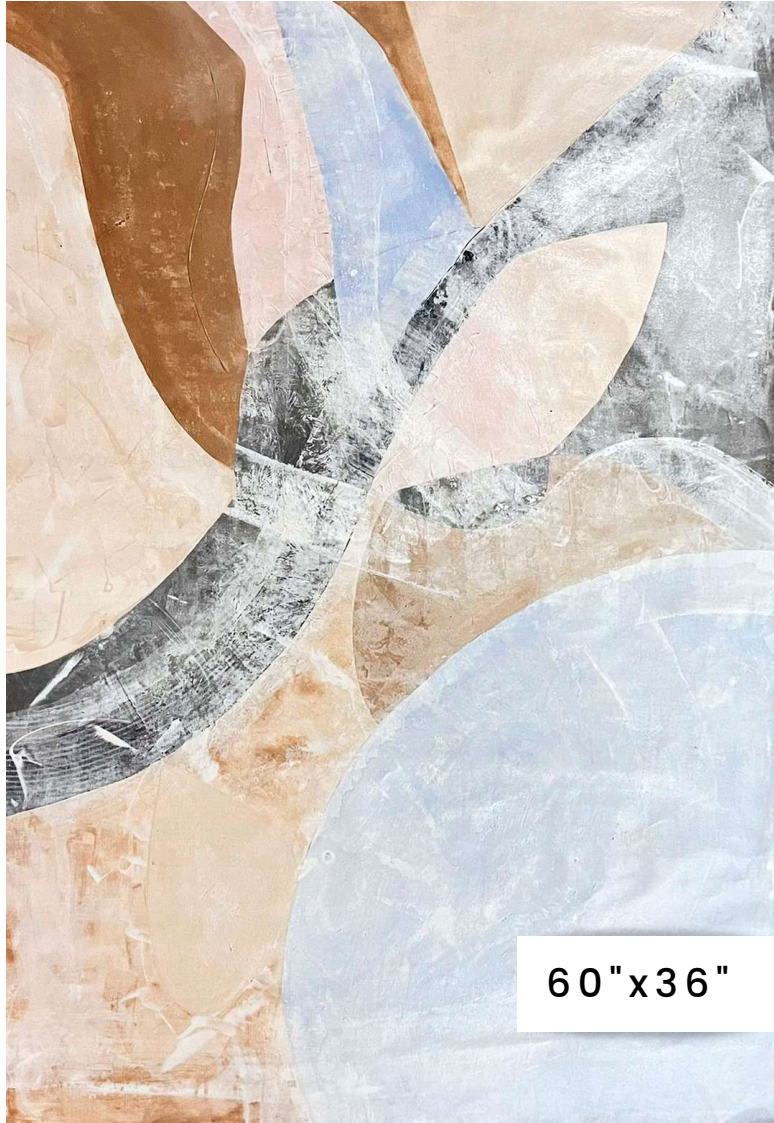

CRISTINA
LENAG

An abstract painting of a face in profile, facing right. The face is rendered in a vibrant, saturated cyan color. The interior of the face is filled with various textures and colors, including green, pink, yellow, and brown. There are several circular and rectangular shapes within the face, some of which appear to be collage elements or cutouts. The background is a light, neutral color. The overall style is expressive and colorful.

40"X30"

ANDREA
Carvaço

60"x30"

48"x48"

36" x 36"

60"x48"

60"x36"

JORGE
BARBOZA