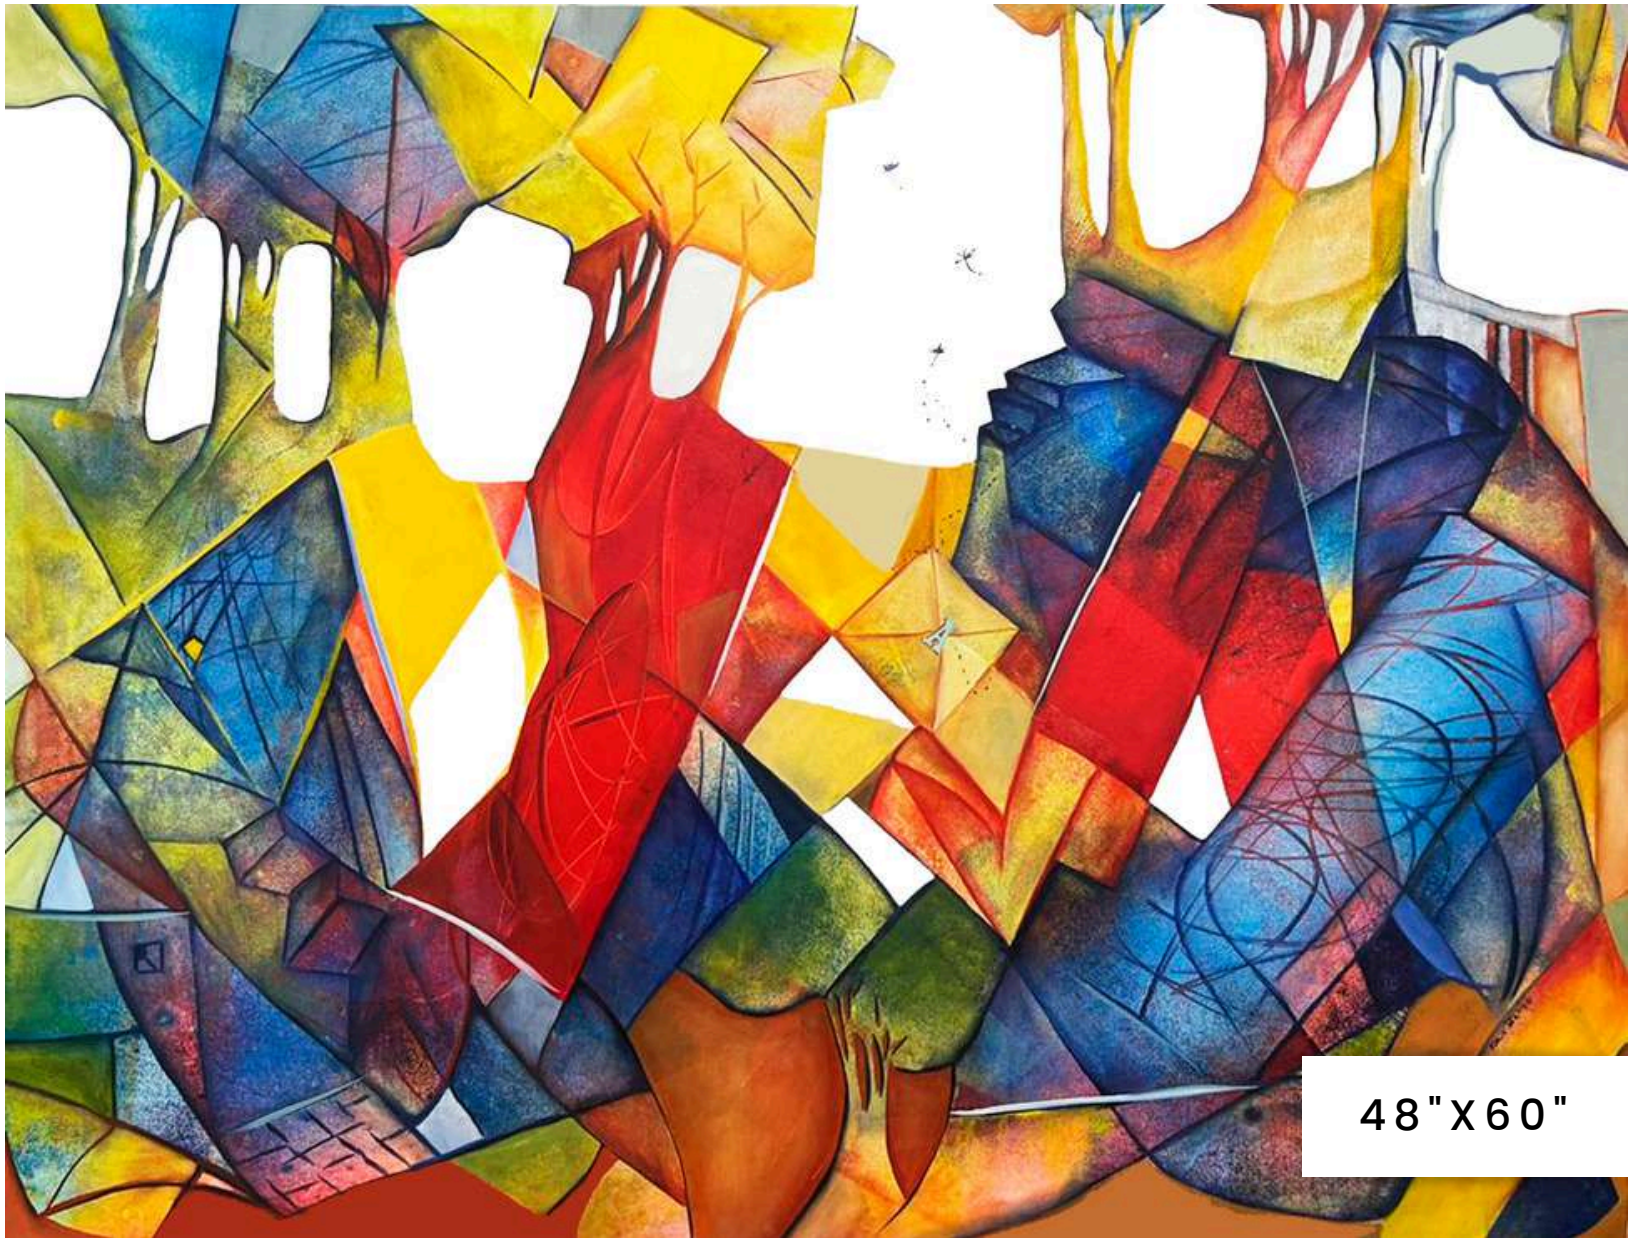

CRISTIAN
CUÉVAS

48" X 72"

48" X 72"

KARIN
BARRERA

40" X 30"

40" X 30"

40" X 30"

40" X 30"

CRISTINA
LENAG

An abstract painting of a face in profile, facing right. The face is rendered in a vibrant, saturated cyan color. The interior of the face is filled with various textures and colors, including green, pink, yellow, and brown. There are several circular and rectangular shapes within the face, some of which appear to be collage elements or cutouts. The background is a light, neutral color. The overall style is expressive and colorful.