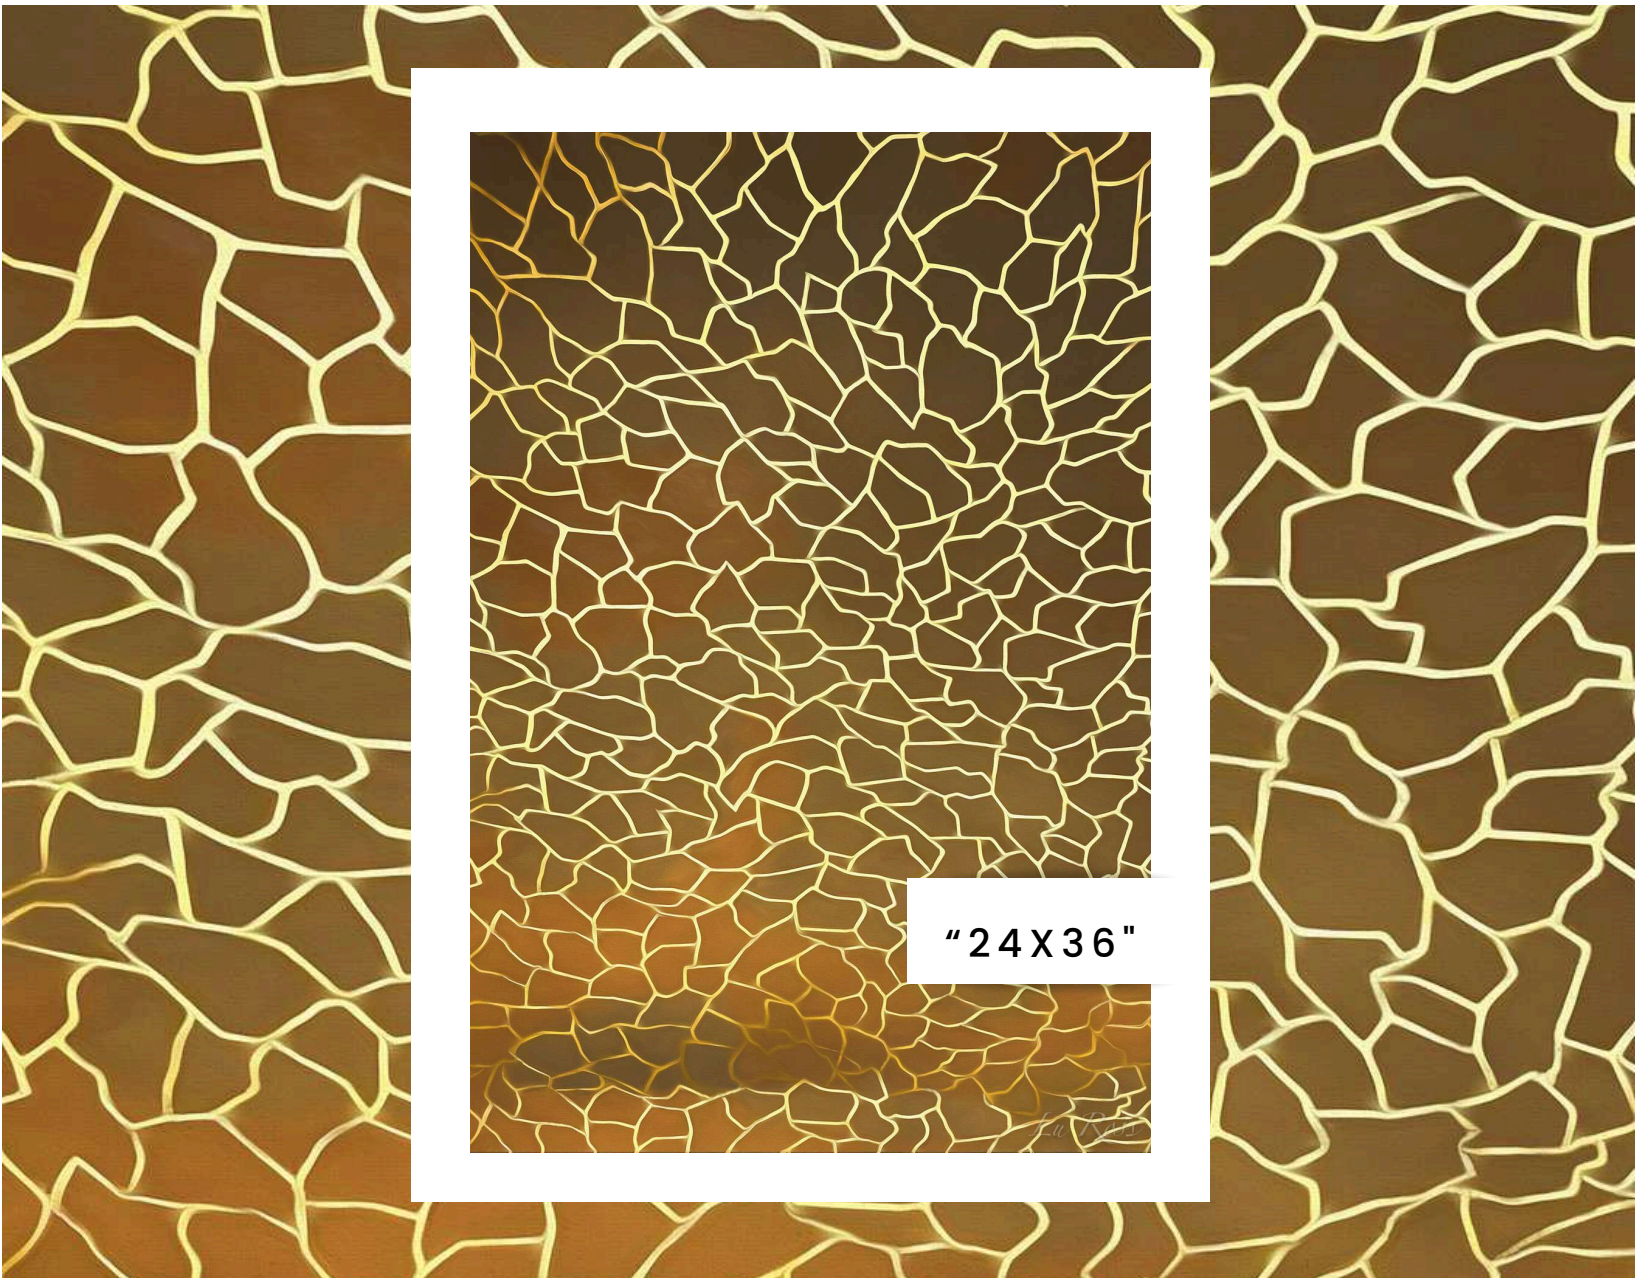

"24X36"

Handwritten signature or mark