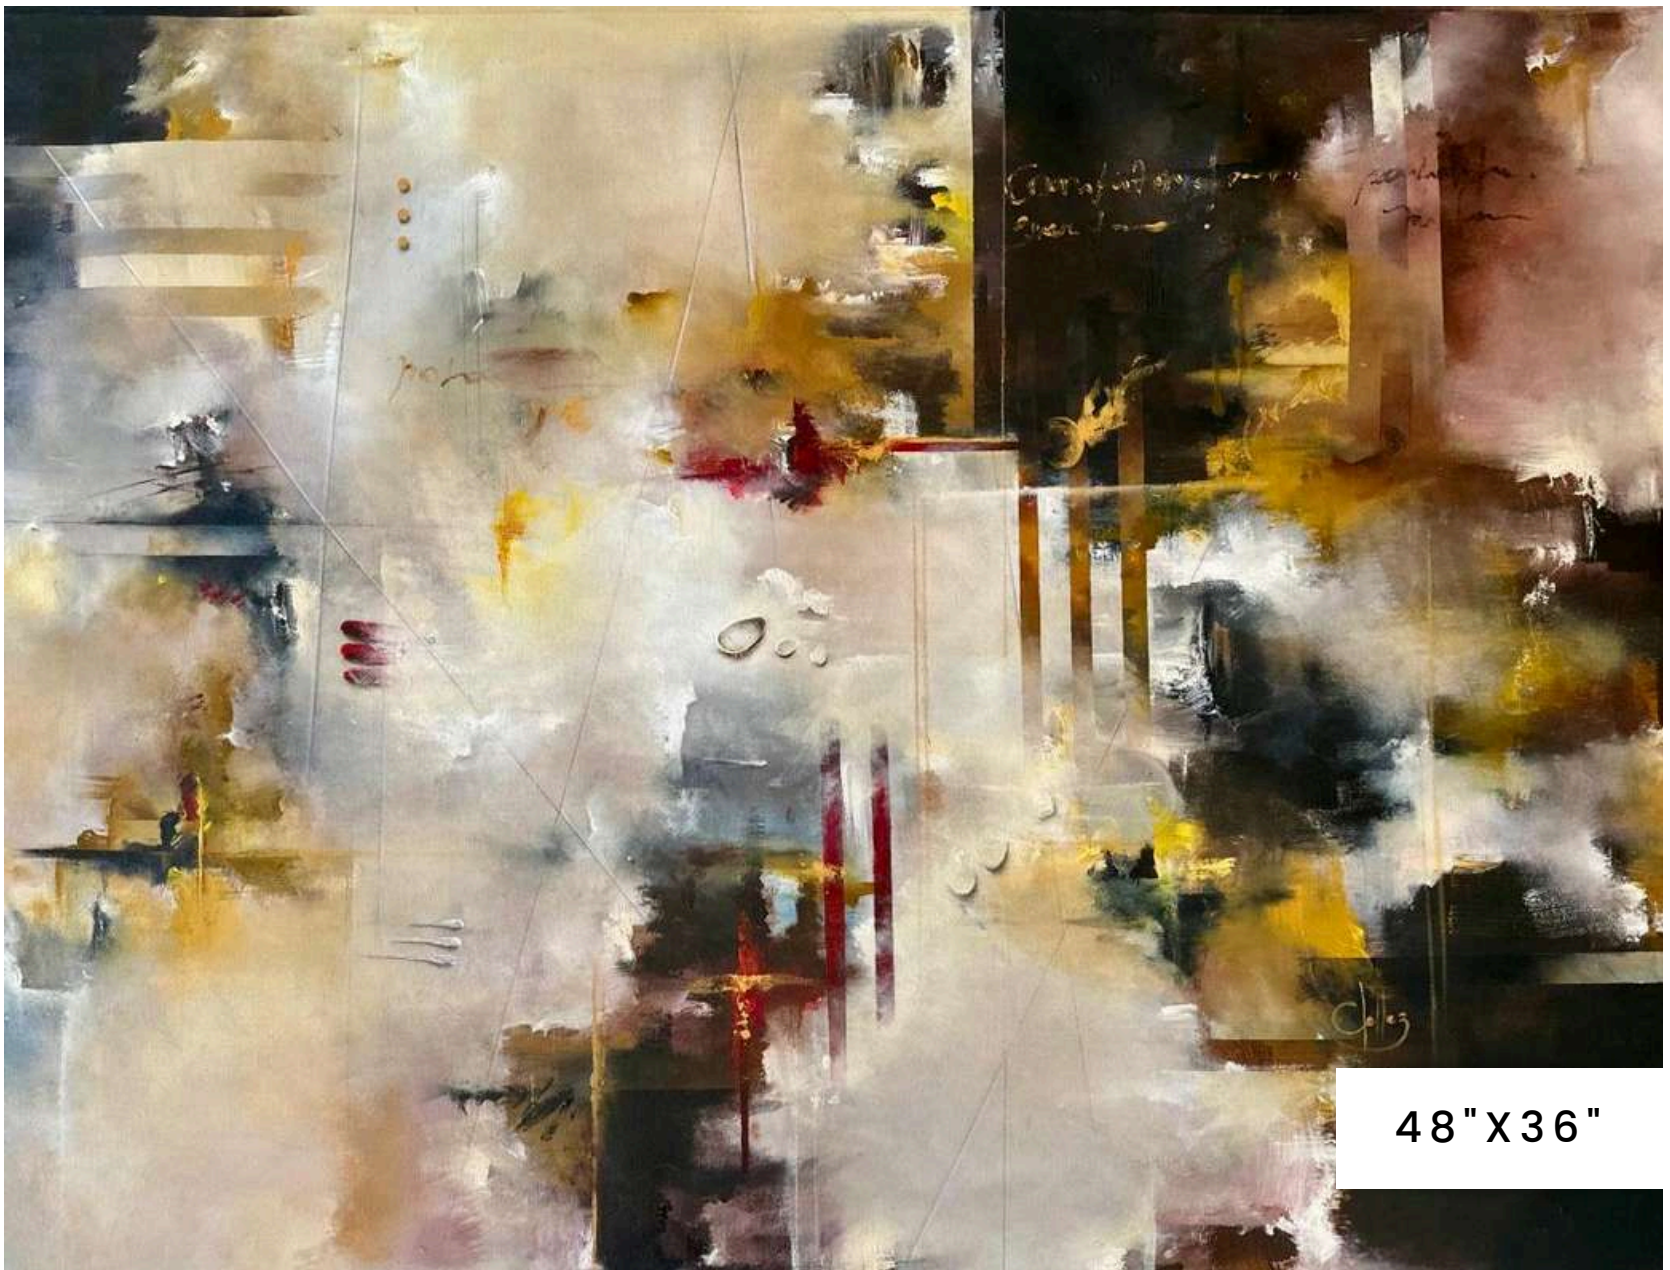

36" X 48"

CAROLA
Teller

40"X30"

40" X 30"

40" X 30"

48" X 36"

48" X 36"

48" X 36"

CRISTINA
LENAG

An abstract painting of a face in profile, facing right. The face is rendered in a vibrant, saturated cyan color. The interior of the face is filled with various textures and colors, including green, pink, yellow, and brown. There are several circular and rectangular shapes within the face, some of which appear to be collage elements or cutouts. The background is a light, neutral color. The overall style is expressive and colorful.