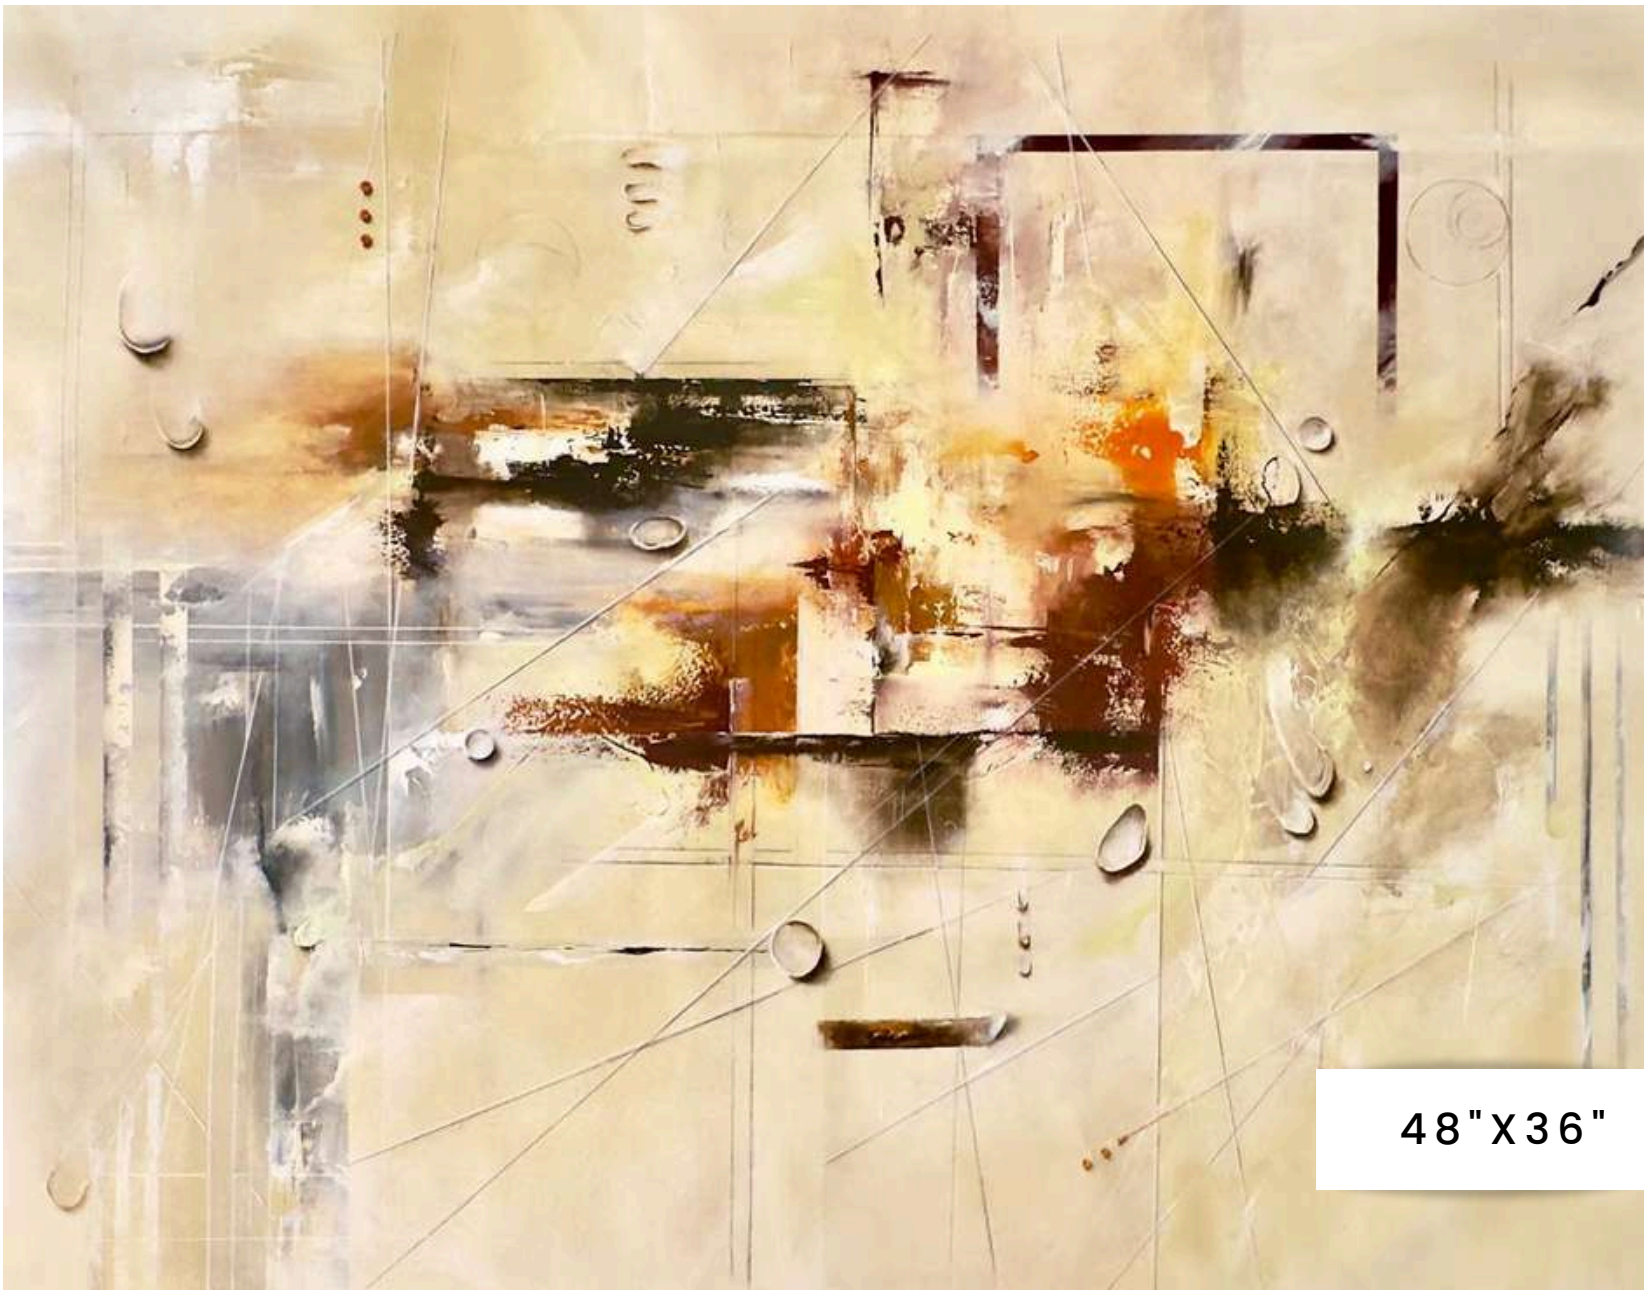

36" X 48"

CAROLA
Teller

40"X30"

40" X 30"

40" X 30"

48" X 36"

48" X 36"

48" X 36"

CRISTIAN
CUÉVAS

48" X 72"

48" X 72"

KARIN
BARRERA

40" X 30"

40" X 30"

40" X 30"

40" X 30"

CRISTINA
LENAG

An abstract painting of a face in profile, facing right. The face is rendered in a vibrant, saturated cyan color. The interior of the face is filled with various textures and colors, including green, pink, yellow, and brown. There are several circular and rectangular shapes within the face, some of which appear to be collage elements or cutouts. The background is a light, neutral color. The overall style is expressive and colorful.