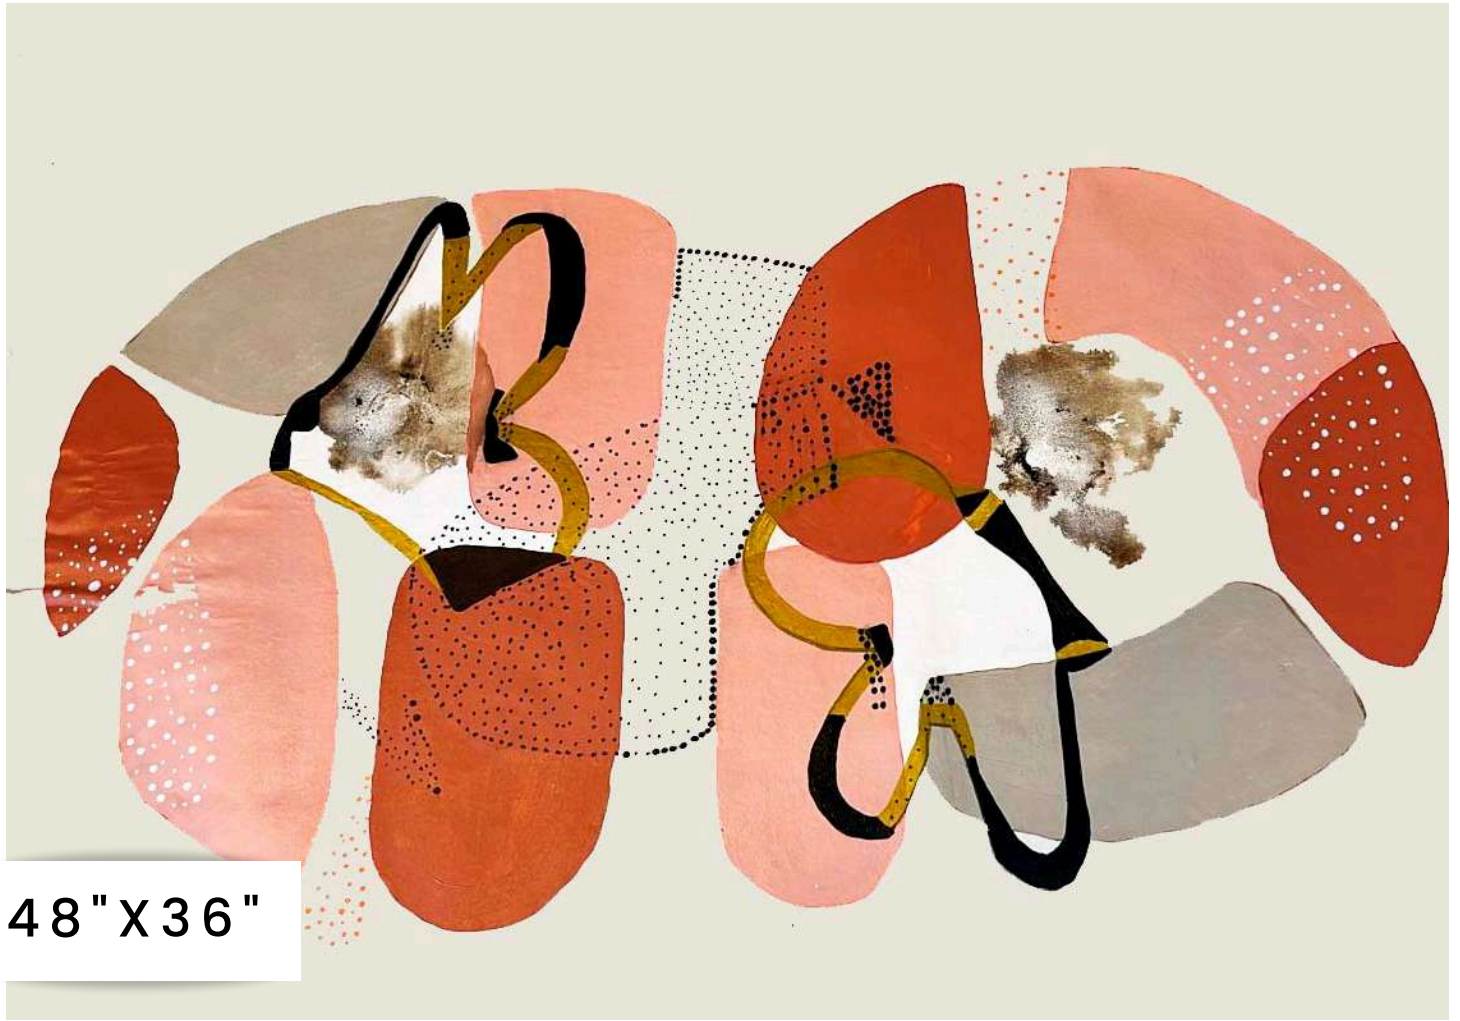

CRISTINA
LENAG

An abstract painting of a face in profile, facing right. The face is rendered in a vibrant, saturated cyan color. The interior of the face is filled with various textures and colors, including green, pink, yellow, and brown. There are several circular and rectangular shapes within the face, some of which appear to be collage elements or cutouts. The background is a light, neutral color. The overall style is expressive and colorful.

30" X 30"

30" X 30"

36" X 36"

Cristina Luvinsky

40" X 30"

48" X 36"

30" X 30"

48" X 36"