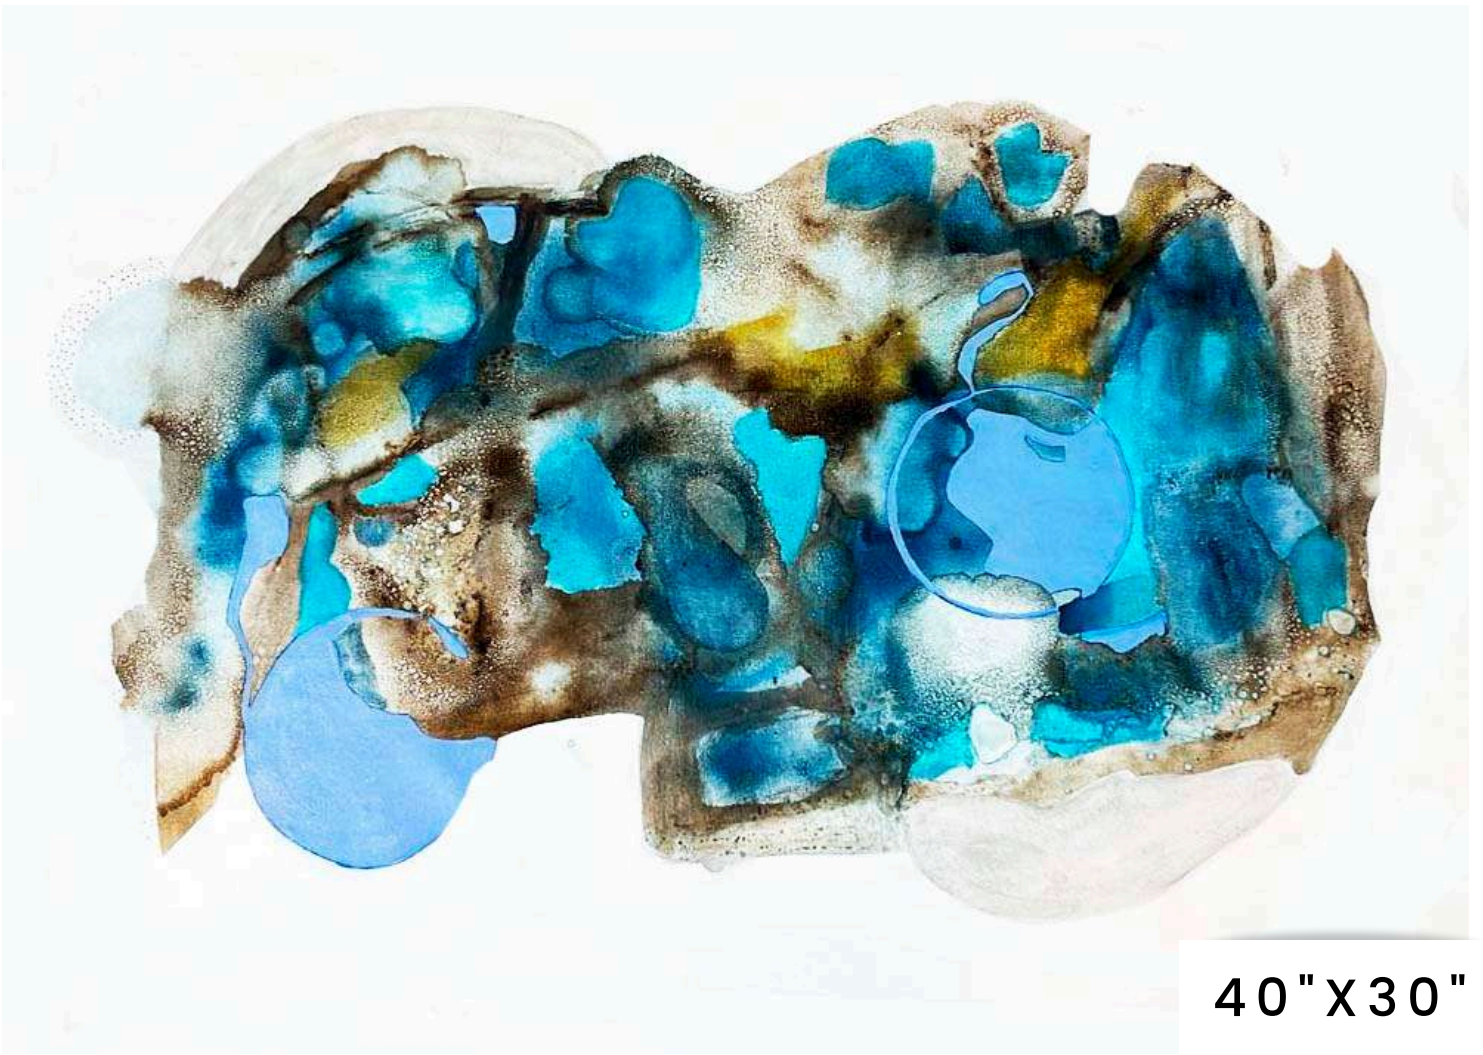

CRISTINA
LENAG

An abstract painting of a face in profile, facing right. The face is rendered in a vibrant, saturated cyan color. The interior of the face is filled with various textures and colors, including green, pink, yellow, and brown. There are several circular and rectangular shapes within the face, some of which appear to be collage elements or cutouts. The background is a light, neutral color. The overall style is expressive and colorful.

30" X 30"

30" X 30"

36" X 36"

Cristina Luvinsky

40" X 30"

48" X 36"

30" X 30"

48" X 36"