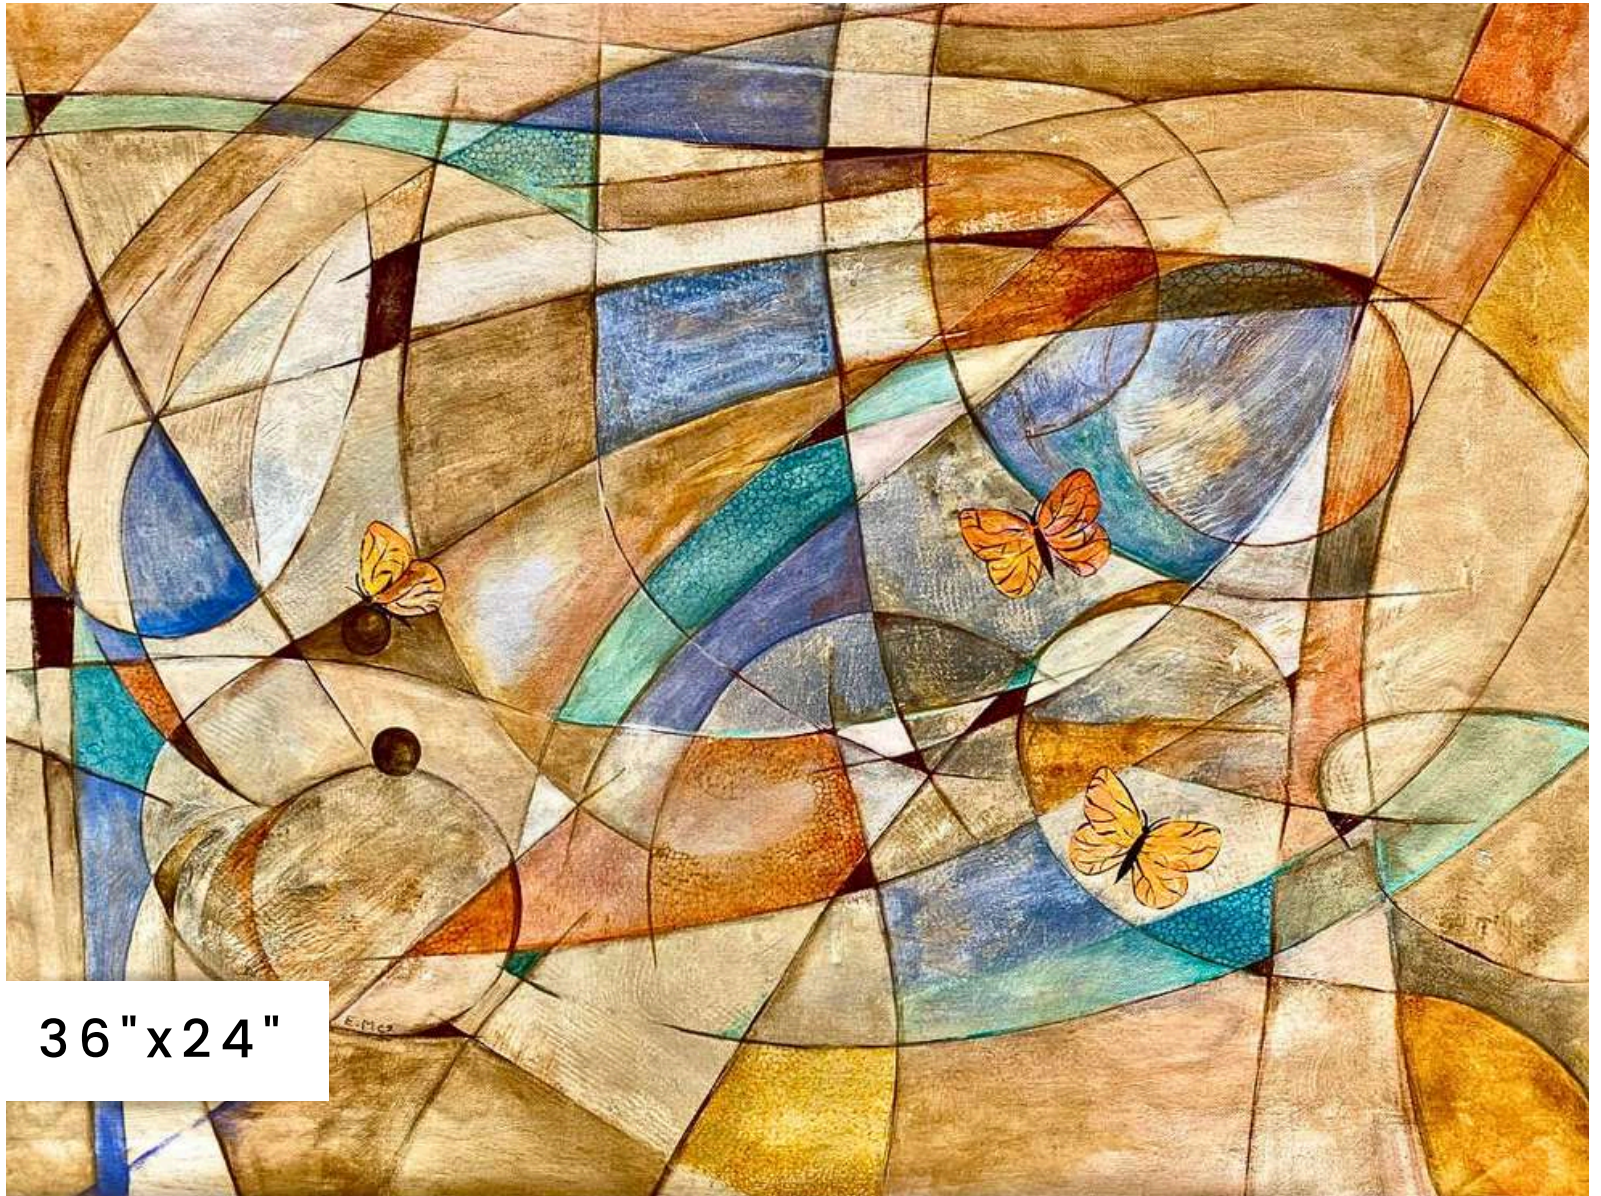

CRISTINA
LENAG

An abstract painting of a face in profile, facing right. The face is rendered in a vibrant, saturated cyan color. The interior of the face is filled with various textures and colors, including green, pink, yellow, and brown. There are several circular and rectangular shapes within the face, some of which appear to be collage elements or cutouts. The background is a light, neutral color. The overall style is expressive and colorful.

30" X 30"

SOLAGNE
THÉNOUX

48" X 48"

48" X 48"

36"x24"

36"x24"

30" X 30"

EUGENIA
MORO