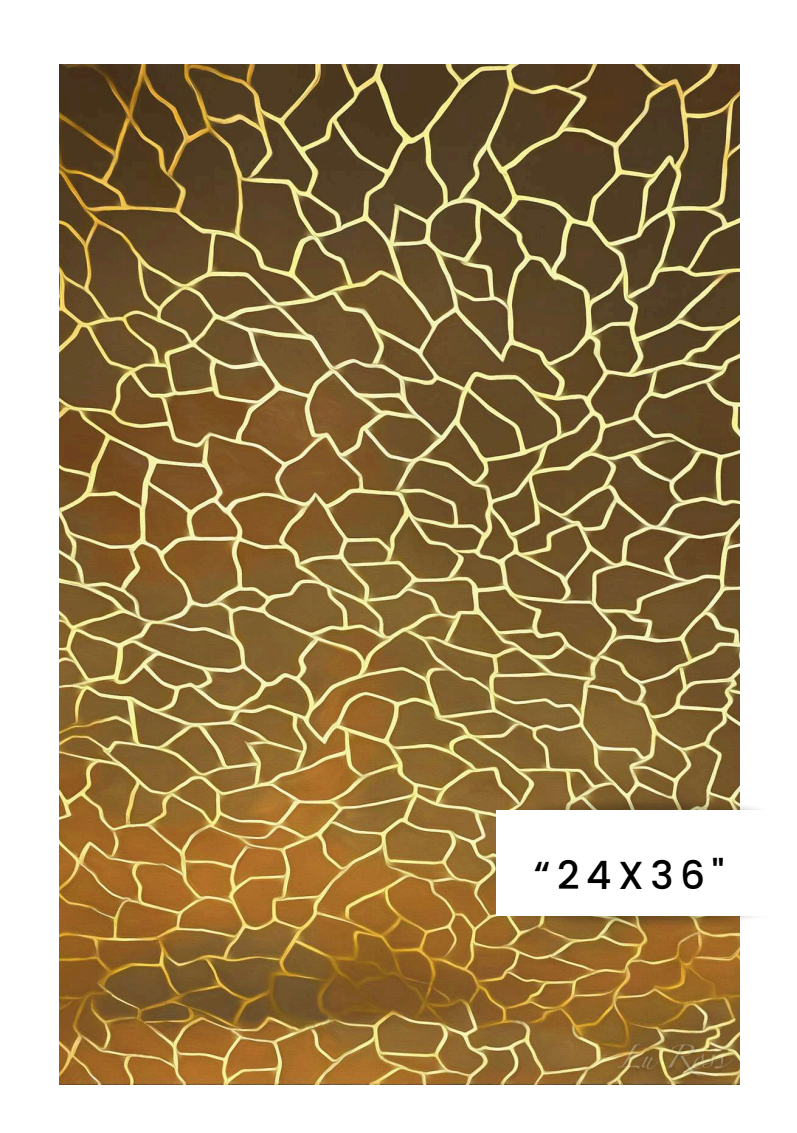

"24X36"

Handwritten signature or mark