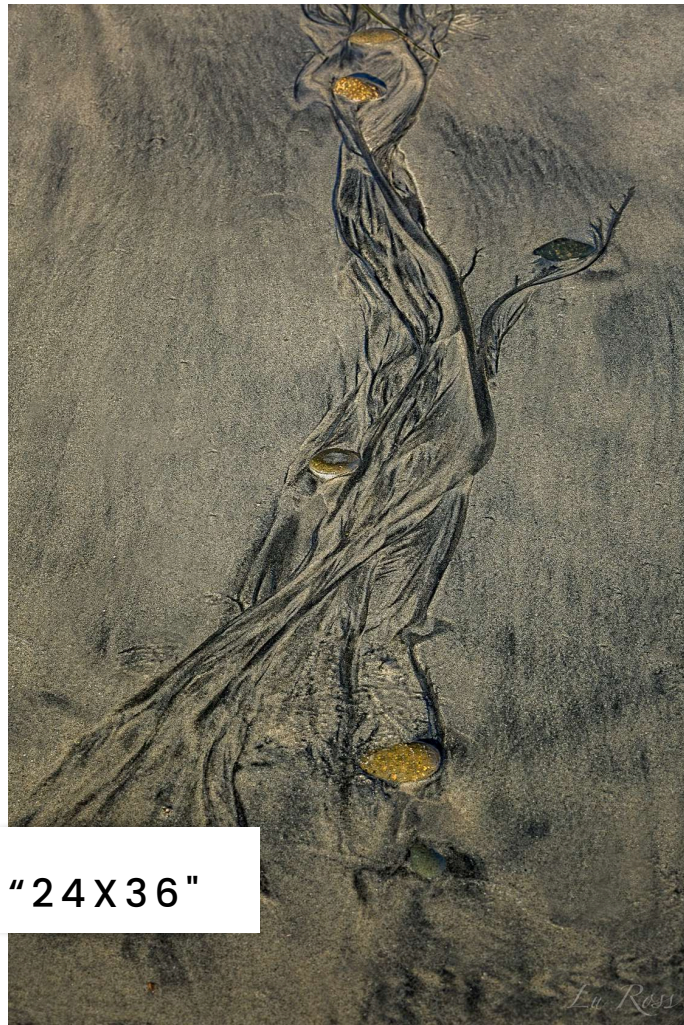

"24X36"

Lu Ross