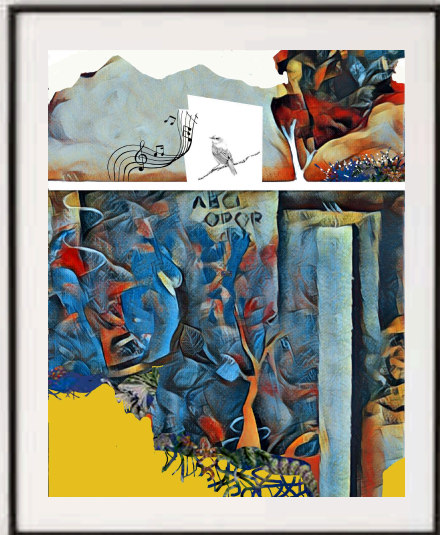

36" X 48"

CAROLA
Teller

40"X30"

40" X 30"

40" X 30"

48" X 36"

48" X 36"

48" X 36"

CRISTIAN
CUÉVAS

48" X 72"

48" X 72"

KARIN
BARRERA

40" X 30"

40" X 30"

40" X 30"

40" X 30"

CRISTINA
LENAG

An abstract painting of a face in profile, facing right. The face is rendered in a vibrant, saturated cyan color. The interior of the face is filled with various textures and colors, including green, pink, yellow, and brown. There are several circular and rectangular shapes within the face, some of which appear to be collage elements or cutouts. The background is a light, neutral color. The overall style is expressive and colorful.