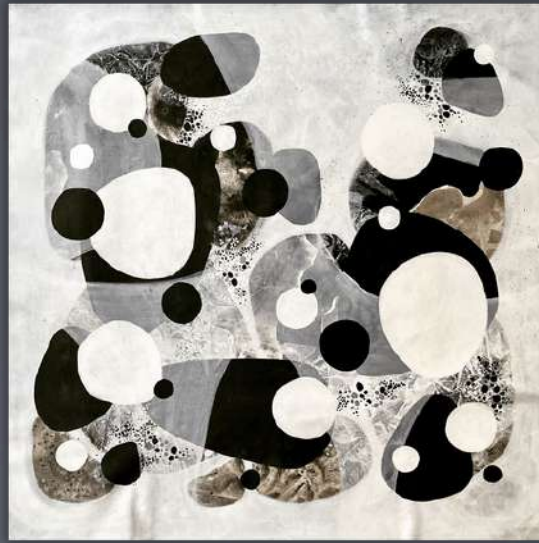

CLAUDIA
ARREDONDO