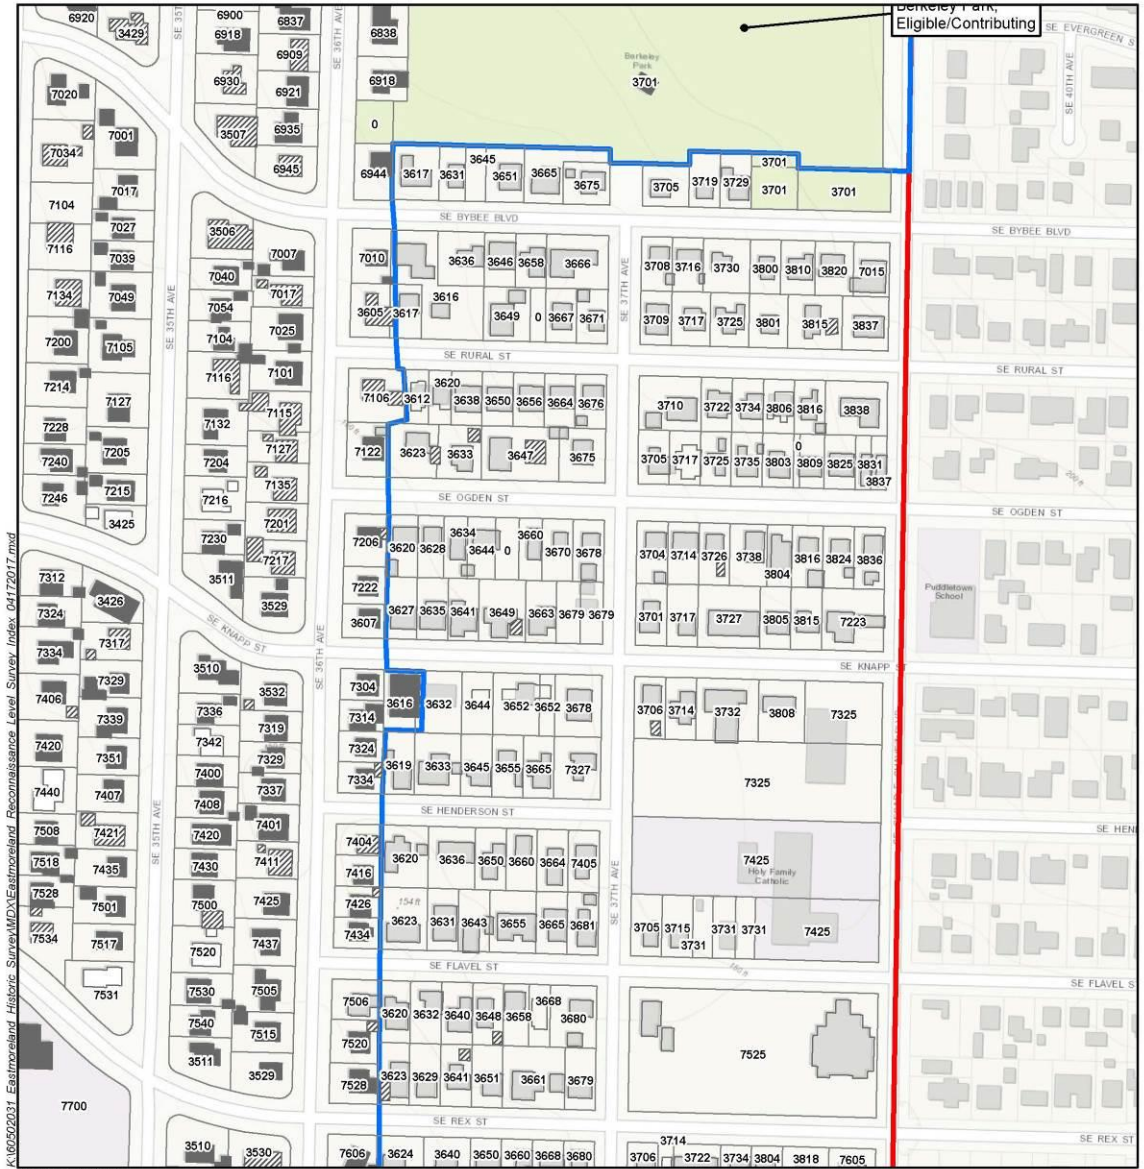

Map C4

United States Department of the Interior
National Park Service

National Register of Historic Places
Continuation Sheet

Eastmoreland Historic District
Name of Property
Multnomah County, Oregon
County and State
Historic Residential Suburbs in the United States,
1830-1960
Name of multiple listing (if applicable)

Section number Supplemental Information Page 79

Source: ESRI, 2016.