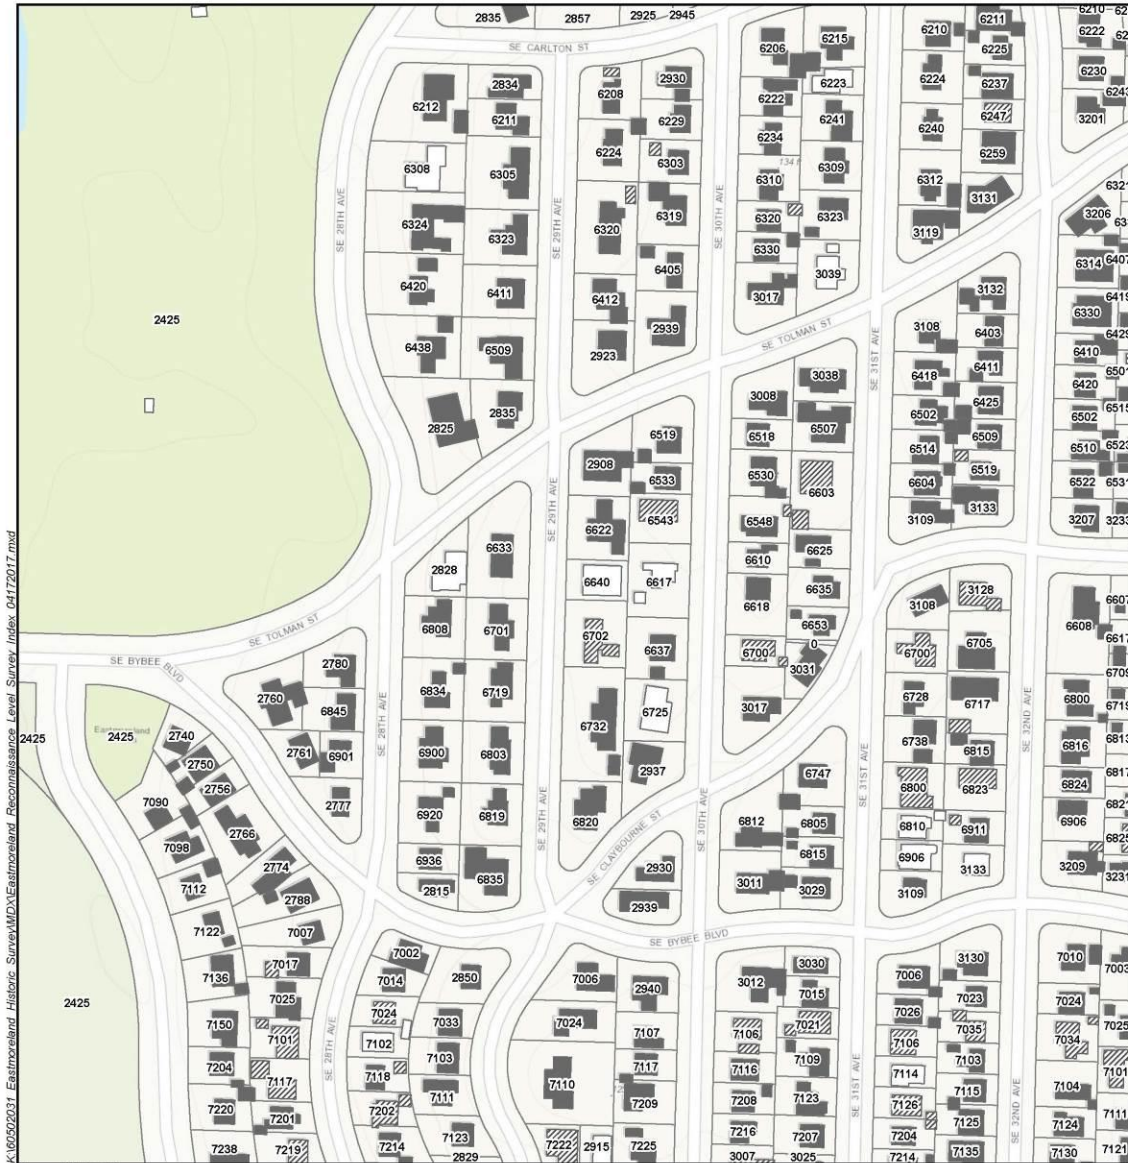

United States Department of the Interior
National Park Service

National Register of Historic Places
Continuation Sheet

Eastmoreland Historic District
Name of Property
Multnomah County, Oregon
County and State
Historic Residential Suburbs in the United States,
1830-1960
Name of multiple listing (if applicable)

Section number Supplemental Information Page 73

LEGEND

- Eligible/Contributing
- Not Eligible/Non-Contributing
- Not Eligible/Out of Period
- District Boundary
- Eastmoreland Survey Boundary

Map B2
EASTMORELAND PROPOSED HISTORIC DISTRICT
MULTNOMAH COUNTY, OREGON
May 2017
AECOM