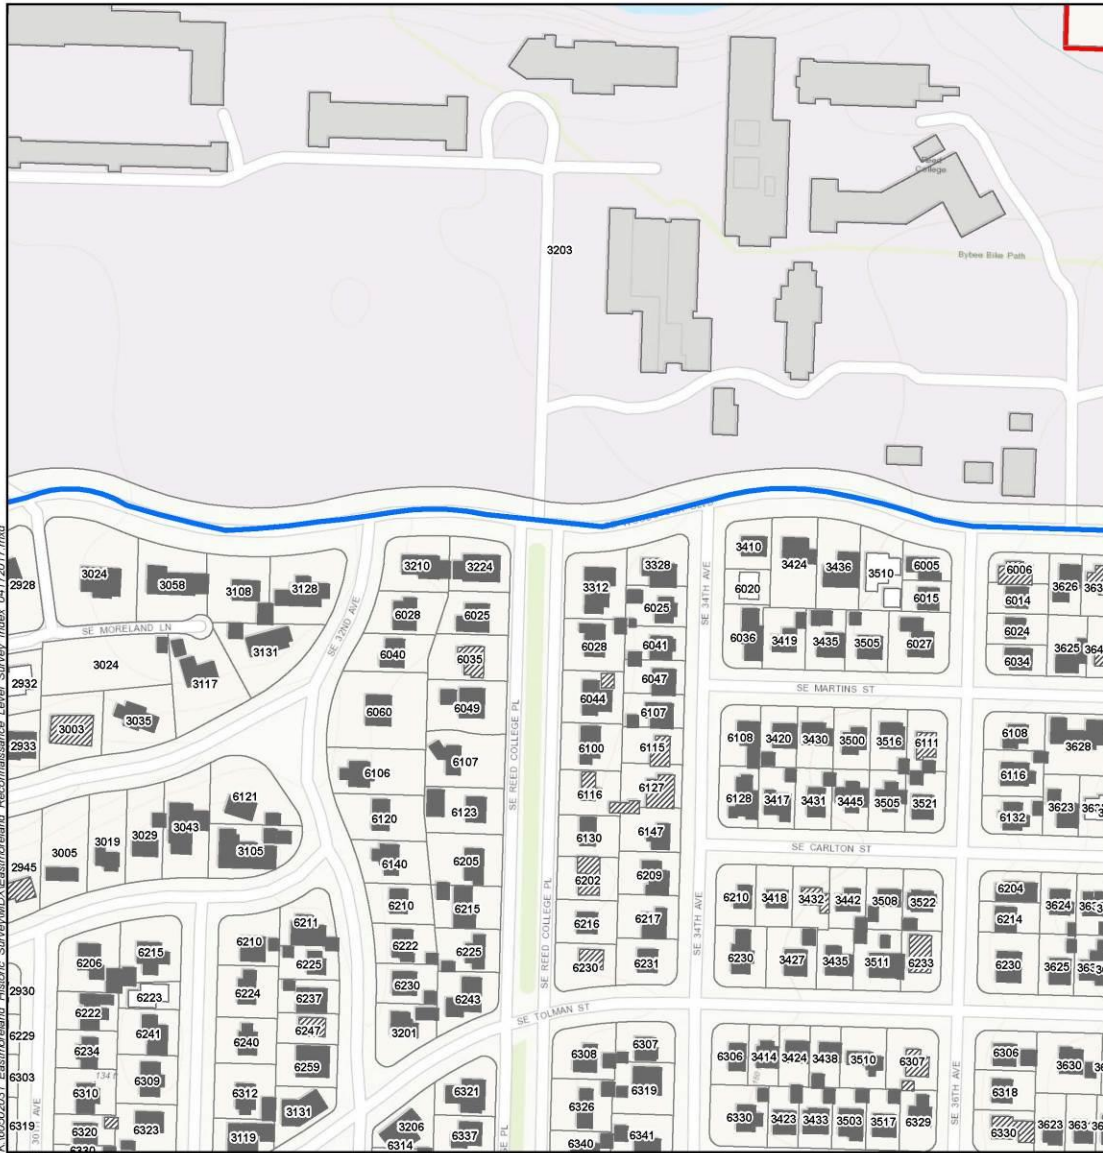

Map A3

United States Department of the Interior
National Park Service

National Register of Historic Places Continuation Sheet

Eastmoreland Historic District
Name of Property
Multnomah County, Oregon
County and State
Historic Residential Suburbs in the United States, 1830-1960
Name of multiple listing (if applicable)

Section number Supplemental Information Page 70

Source: ESRI, 2016.