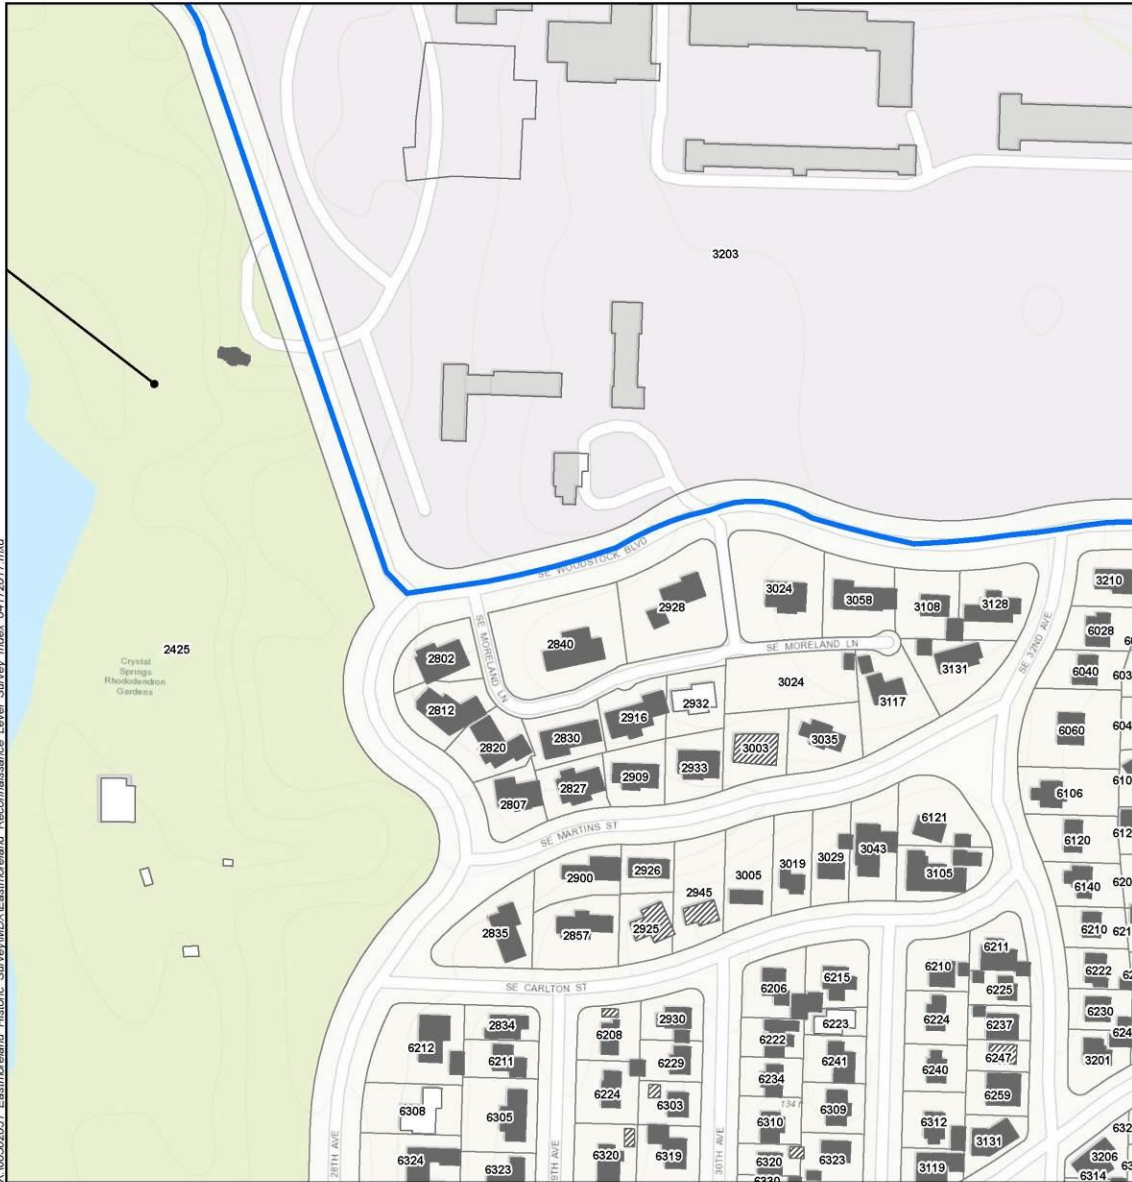

Map A2

United States Department of the Interior
National Park Service

National Register of Historic Places Continuation Sheet

Eastmoreland Historic District
Name of Property
Multnomah County, Oregon
County and State
Historic Residential Suburbs in the United States, 1830-1960
Name of multiple listing (if applicable)

Section number Supplemental Information Page 69

Source: ESRI, 2016.