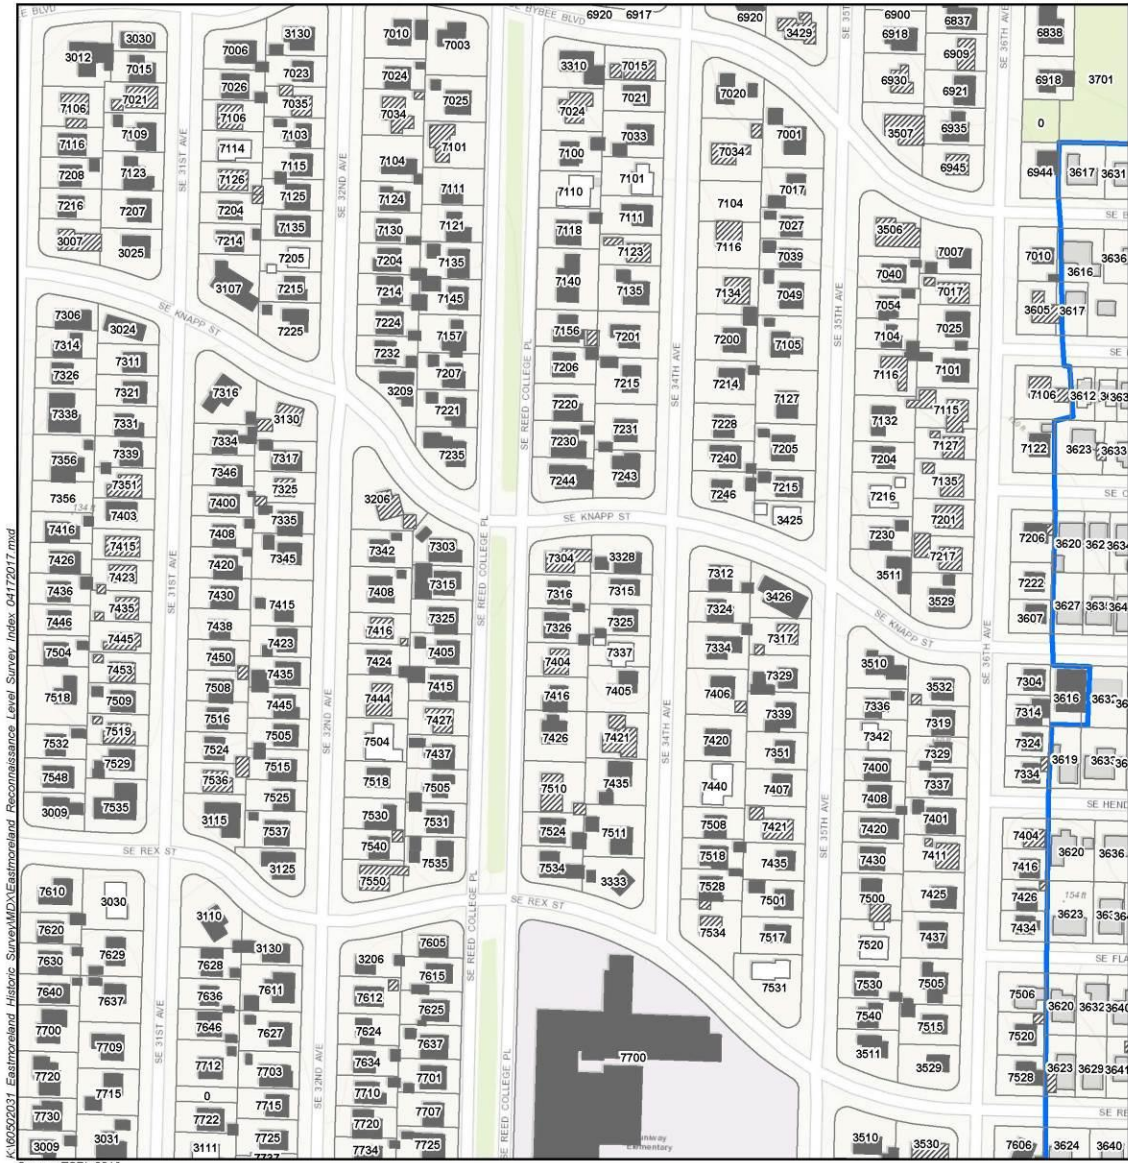

Section number Supplemental Information Page 78

Source: ESRI, 2016.

0 200 400 Feet
0 50 100 Meters

LEGEND

- Eligible/Contributing
- Not Eligible/Non-Contributing
- Not Eligible/Out of Period
- District Boundary
- Eastmoreland Survey Boundary