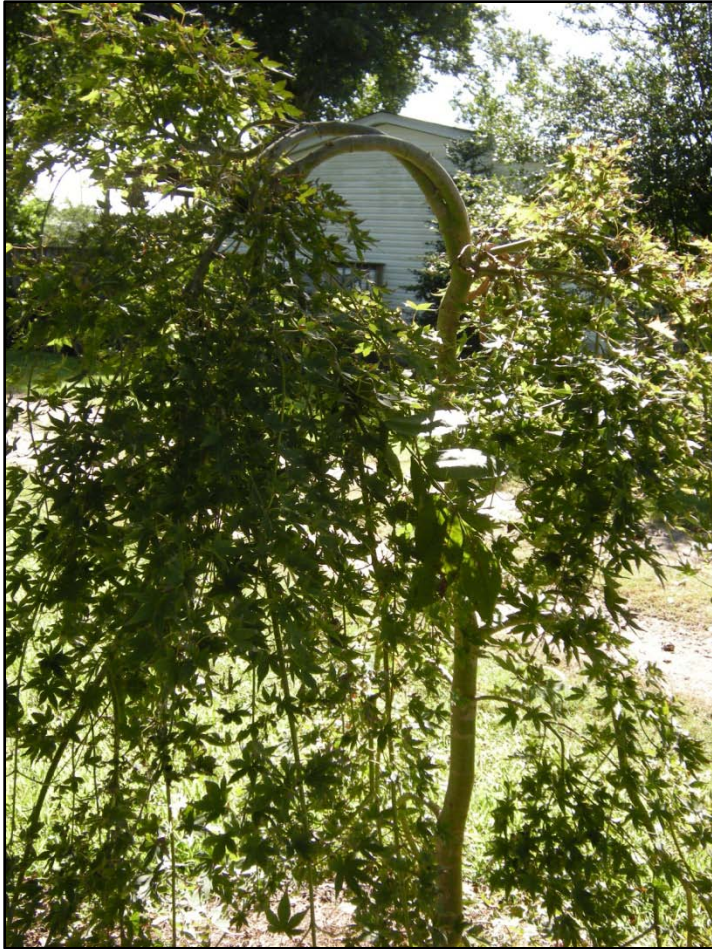

Ryusen Weeping Japanese Maple

Acer palmatum 'Ryusen' PP#18,501

A new, very strictly weeping palmate that looks like no other Japanese Maple! In a pot, the branches reach far beyond the bottom of the container, so in the ground the branching would be lovely on a slope or over the edge of water where the true length can be seen. A vigorous grower that is **heat tolerant**. Bright green summer foliage & yellow/orange/red fall color. Can reach 20' x 8' over many years. Moist, well-drained soil. Can tolerate quite a bit of sun. A little afternoon shade is probably best. **Versatile** – you could espalier it or let it decorate an arbor or arch.