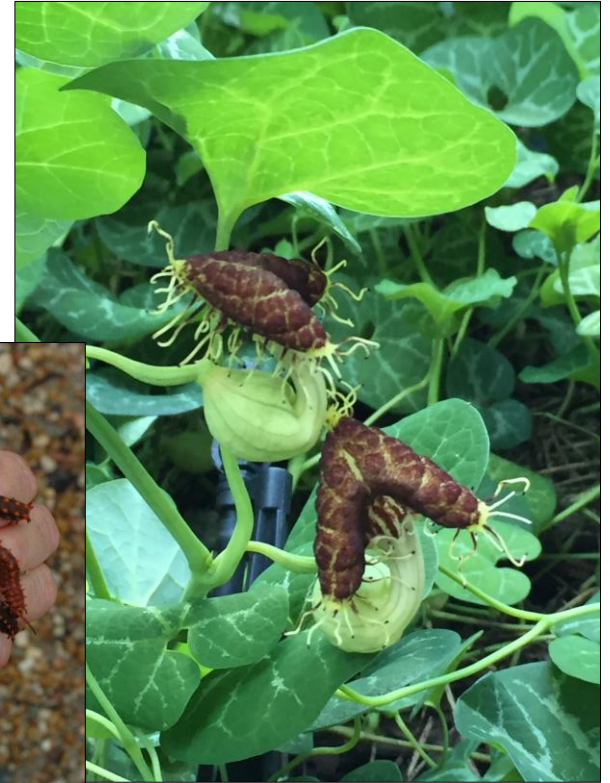

Fimbriata Dutchman's Pipe

Aristolochia fimbriata

A fascinating little Dutchman's pipe with beautifully patterned mini-waterlily like leaves. Small pipe shaped flowers and watermelon-like seed pods. Fun to grow and a must for every butterfly garden. It is a host plant for the Pipevine Swallowtail Butterfly. They lay their eggs on the leaves, the caterpillars hatch and devour the leaves – then the plant comes right back for more. Tough – moist, well-drained soil. Grows anywhere – sun to shade.