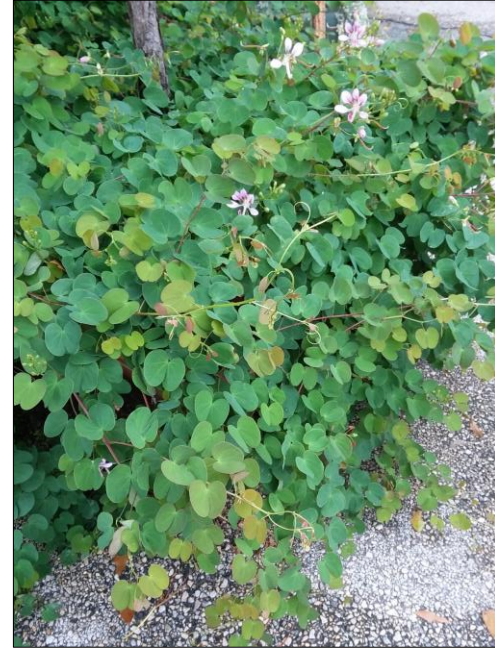

Pink Orchid Vine

Bauhinia yunnanensis

Charming! Small leaves shaped like butterflies form a thick tapestry on this sun loving vine that climbs by tendrils. Blooms spring thru fall with adorable 1" pink orchid-like flowers veined with purple. Does well on a trellis. Semi-evergreen. Sun. Moist, well-drained soil.