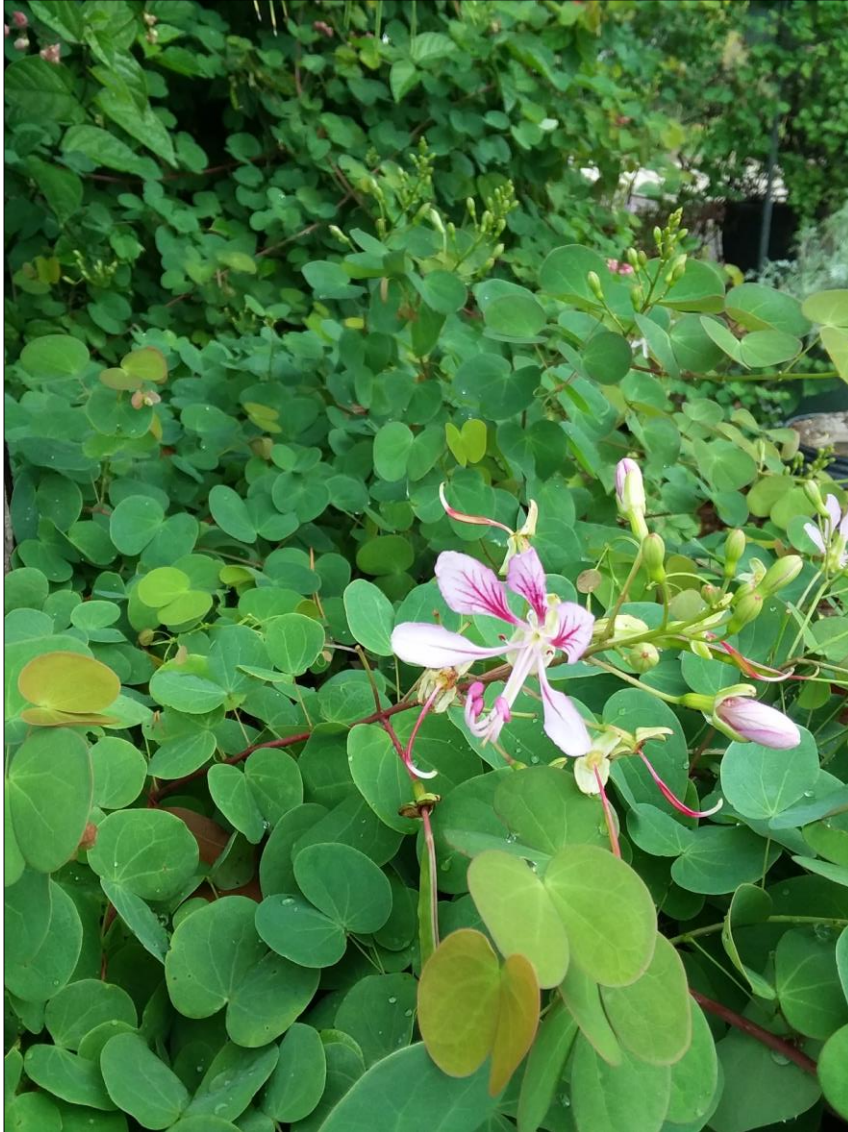

Pink Orchid Vine

Bauhinia yunnanensis

Charming! Small leaves shaped like butterflies form a thick tapestry on this sun loving vine that climbs by tendrils. Blooms spring thru fall with adorable 1" pink orchid-like flowers veined with purple. Does well on a trellis. Semi-evergreen. Sun. Moist, well-drained soil.