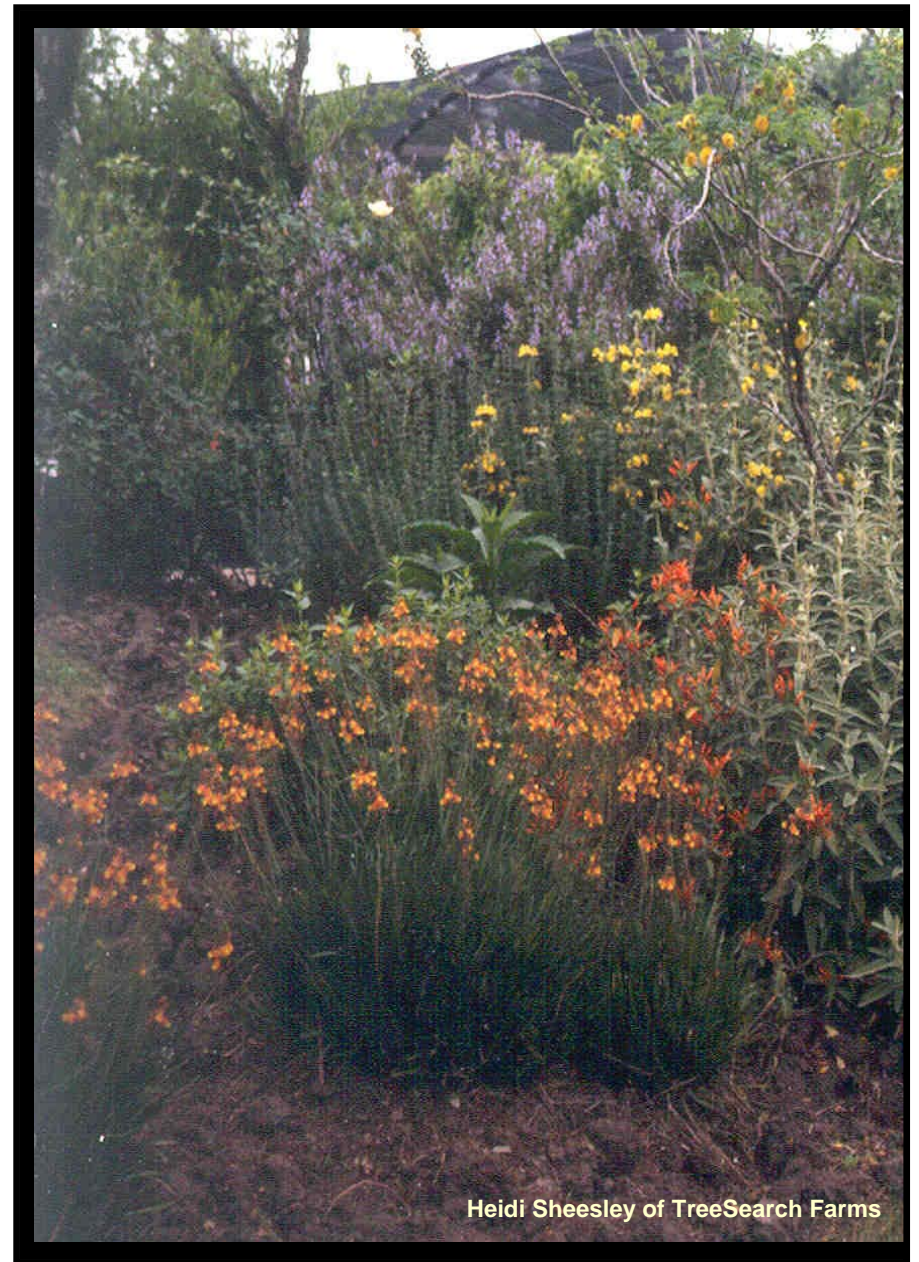

Tangerine Bulbine

Bulbine fruticosa 'Hallmark'

Very unique, normally evergreen clump-forming perennial for full sun. Narrow, green, aloe vera-type foliage, 12" tall. Forms dense, terminal racemes of small, star-shaped tangerine flowers on slender 18" stems almost 11 months of the year! Has been evergreen down to 25 degrees. Sun, part shade. Good drainage.