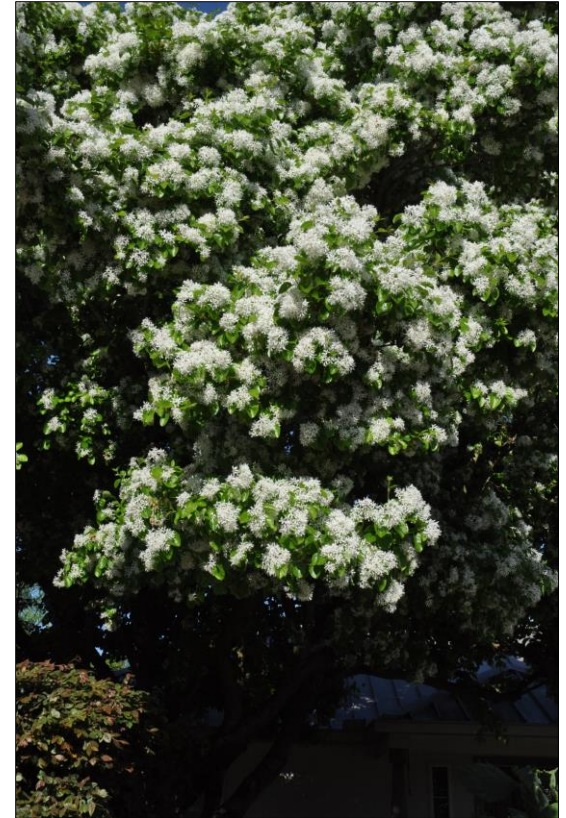

Chinese Fringe Tree

Chionanthus retusus

A fast growing ornamental tree with attractive glossy dark green oval foliage that turns bright yellow in the fall. Puts on an incredible display of fringy white flowers in March. Looks like a thick white cloud at a distance. Has wonderful sculptured trunks and by late summer is covered with clusters of attractive dark blue fruit for wildlife. Full sun or light shade. A gorgeous and extremely tough tree. Good drainage. 25'x20'