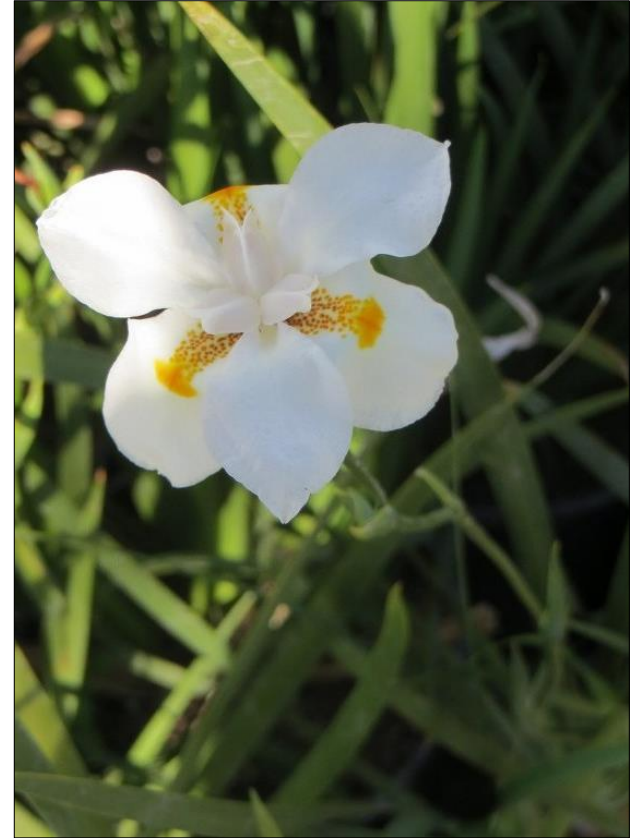

Lemon Drop Iris

Dietes hybrid

Beautiful, vertical growth habit is the hallmark of this *Dietes* hybrid – an evergreen perennial that gets 2'-3' tall at maturity. Lemon drop has yellow spots at the base of its flower petals. Narrow, dark green leaves. Hybrid of *Dietes iridioides* and *Dietes bicolor*. Full sun to light shade. Average water requirements.