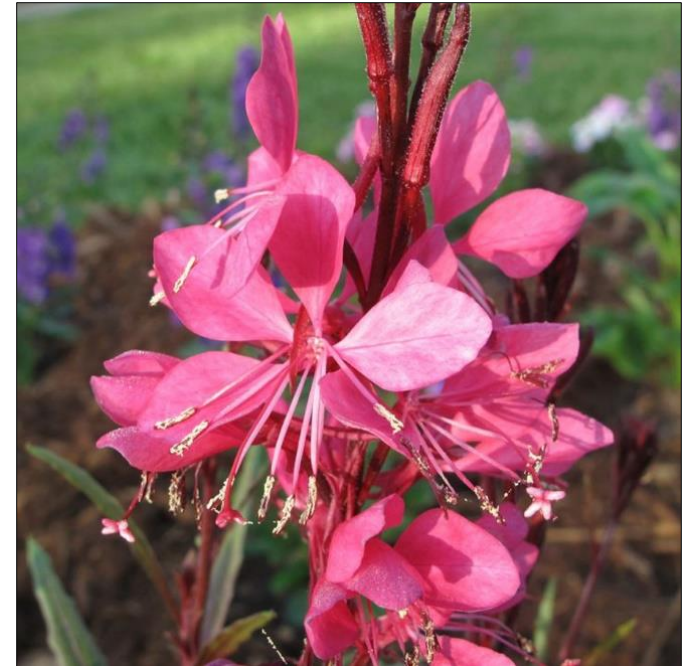

'Belleza Dark Pink'[™] Gaura

Gaura lindheimeri 'Belleza Dark Pink'

Belleza [™] Dark Pink has an upright growth habit with loads of dark pink flowers on sturdy stems. Gaura is a very drought and heat tolerant plant, and of the longest blooming perennials if spent blooms are sheared. Full sun, 12"-18", fast grower. **Butterflies & hummingbirds!** Nice cut flower.