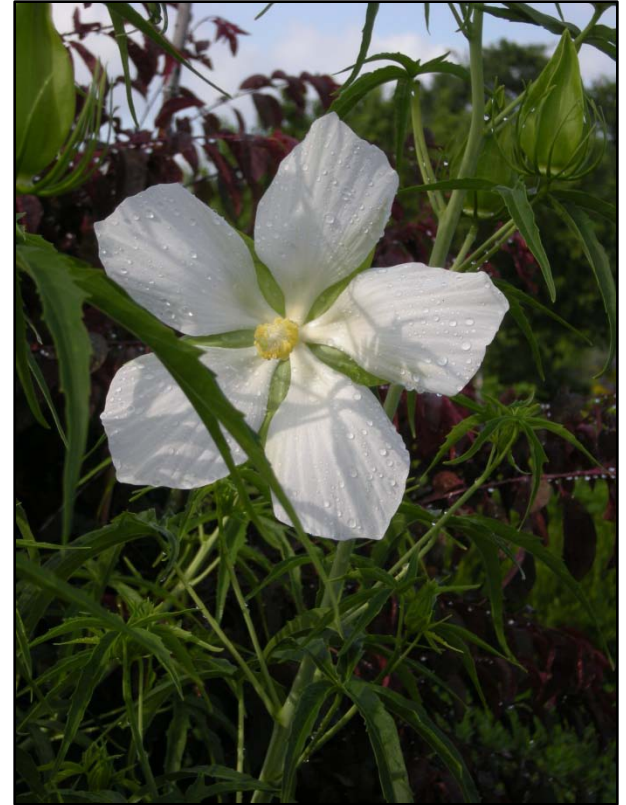

# White Texas Star Hibiscus

*Hibiscus coccineus* 'Alba'

Texas Star hibiscus are a great addition to the landscape. Attractive foliage on elegant 5'-6' tall plants that are topped with single 8" pure, bright white flowers. Tough, hardy and adapts well to wet, heavy ground. Performs best in full sun. Cut back the old stems after a hard freeze.