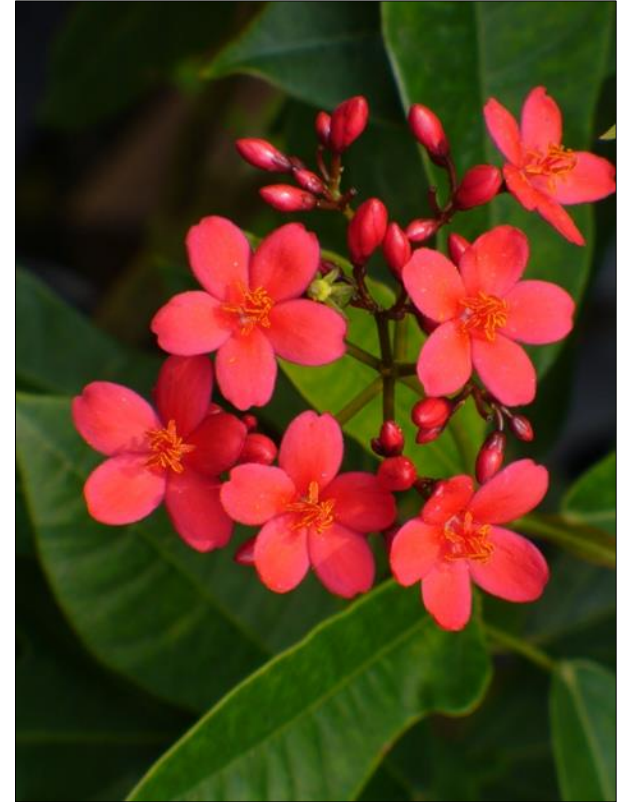

# Spicy Red Jatropha

*Jatropha integerrima* 'Compacta'

Vivid red clusters of half-inch flowers cover the entire plant spring through fall. Bronze new foliage turns dark green with age. This jatropha stays tidy – great as a specimen in the garden or in containers. Full to part sun. Tropical, so protect from hard freezes. Fast growing 4'-6' x 3'-5'wide. **Butterflies!**