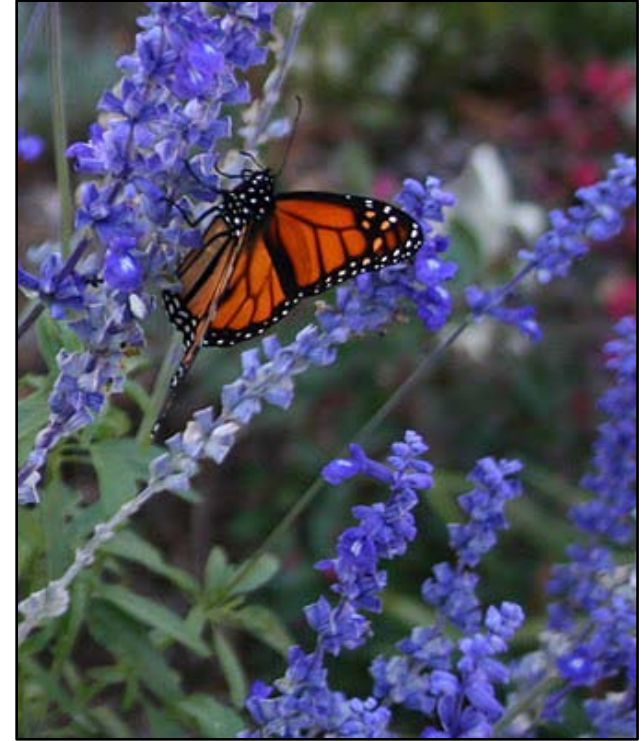

Salvia 'Rebel Child'

Salvia farinacea

Discovered by Texas plantsman Greg Grant, this chance hybrid between 'Henry Duelberg' and 'Cedar Hill' has larger flowers and a **deeper blue** color than its "parents". **Butterflies and hummingbirds** love it. Plant in full to partial sun. Keep tipped to maintain a full plant. Perennial. Named for Greg's grandfather Rebel Eloy Emanis.