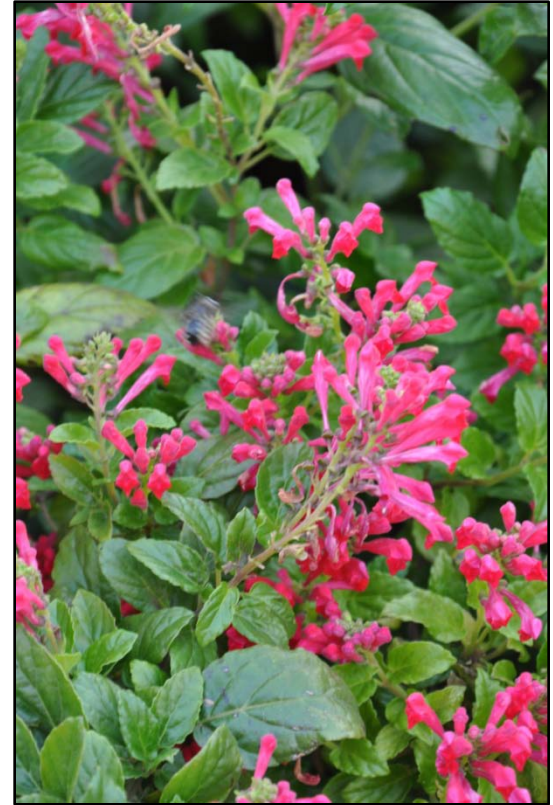

Red Fountains Skullcap

Scutellaria 'Red Fountains'

Colorful, low mounding perennial with small glossy green foliage covered with clusters of bright, deep pinkish-red tubular flowers. These skullcaps mound or slightly carpet an area & will gently cascade over edges of raised beds. Averages 8"-10" tall. Sun or light shade. Moist, well drained soil.