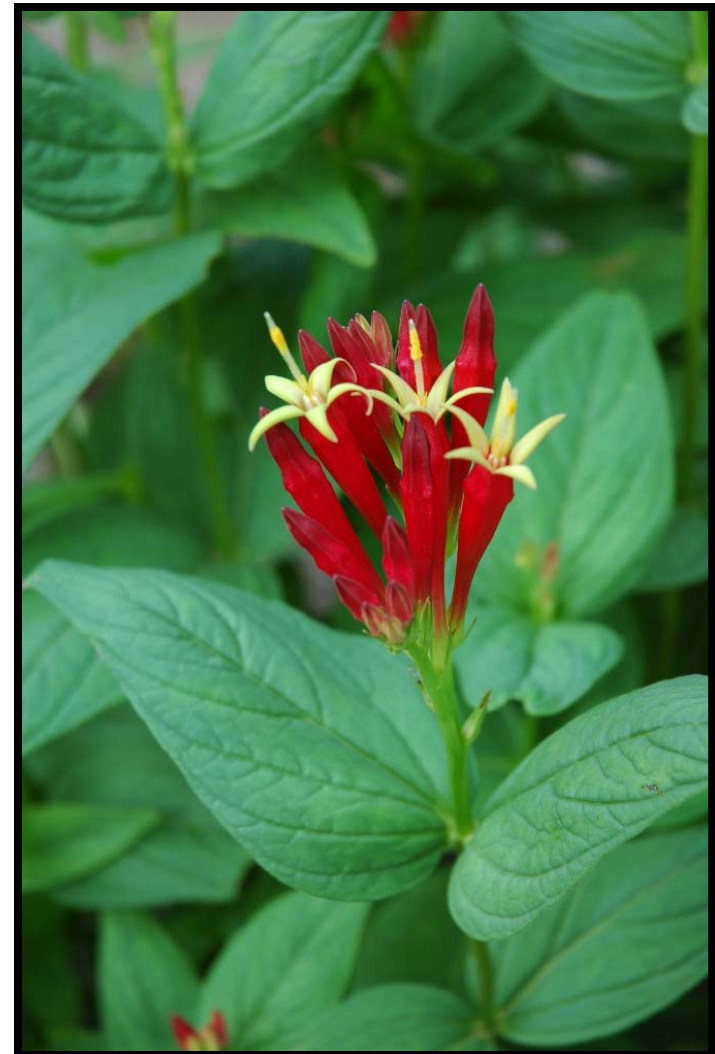

Indian Pink

Spigelia marilandica

Showy native perennial for light shade! Bright red trumpet star-shaped flowers with brilliant yellow throats all spring & can rebloom in summer. Glossy green foliage grows in an 18" mound. Light shade, shade. Good drainage.

A Hummingbird magnet!