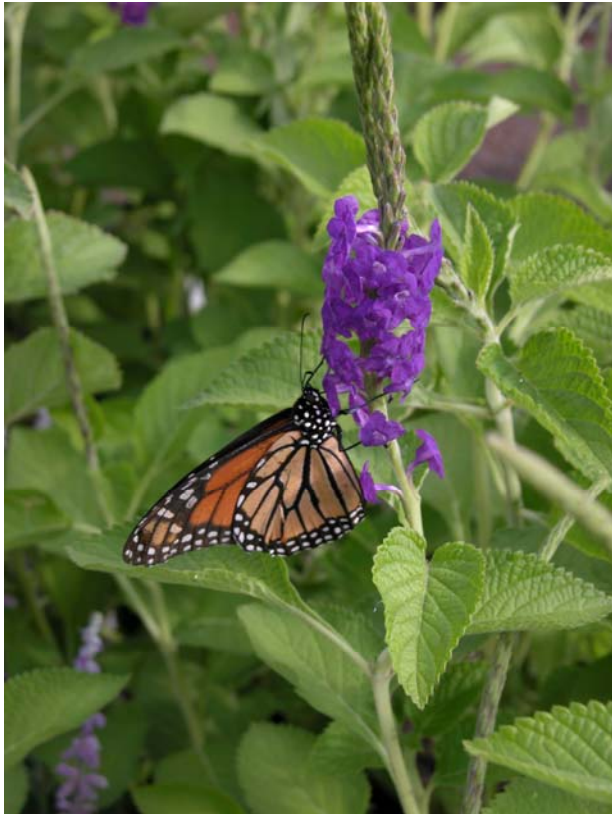

Purple Porterweed

Stachytarpheta jamicensis

A 2' - 4' tall bushy herbaceous plant with long, elegant flower spikes of purple flowers almost constantly blooming from spring to fall. The flowers appear in clusters moving upward along the long narrow flower spikes. Prefers part shade. Tender in a hard winter. Responds well to pruning. **Hummingbirds & Butterflies!!!**